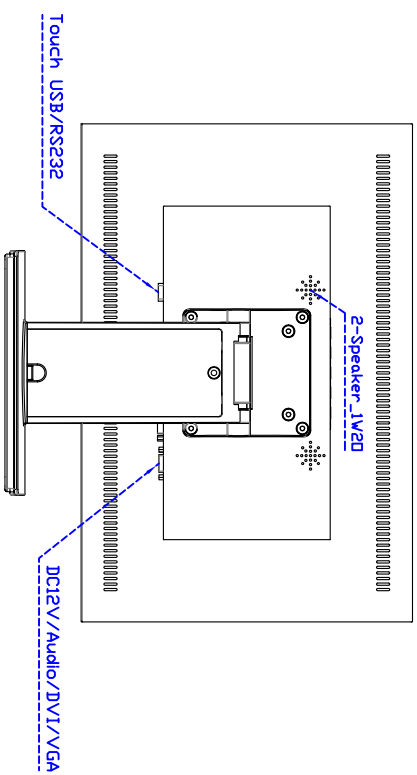

19" Desktop Touch Monitor.
AIM-TMxxxx190-R03wV