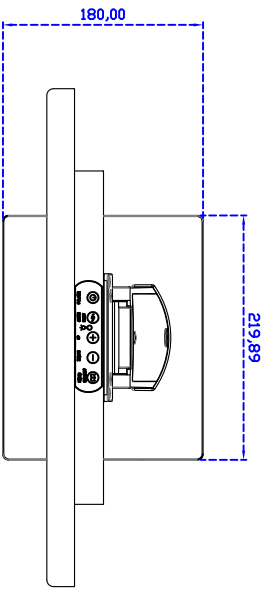

19" Desktop Touch Monitor.
AIM-TMxxxx190-R03wV