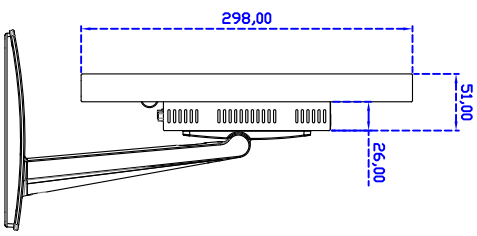

19" Desktop Touch Monitor.
AIM-TMxxxx190-R03wV