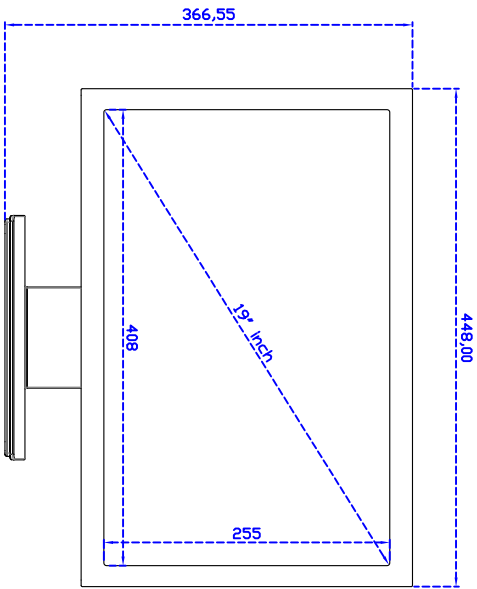

19" Desktop Touch Monitor.
AIM-TMxxxx190-R03wV