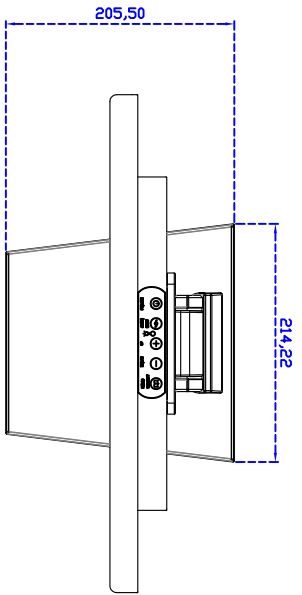

19" Desktop Touch Monitor.

AIM-TMxxxx190-R03w/A