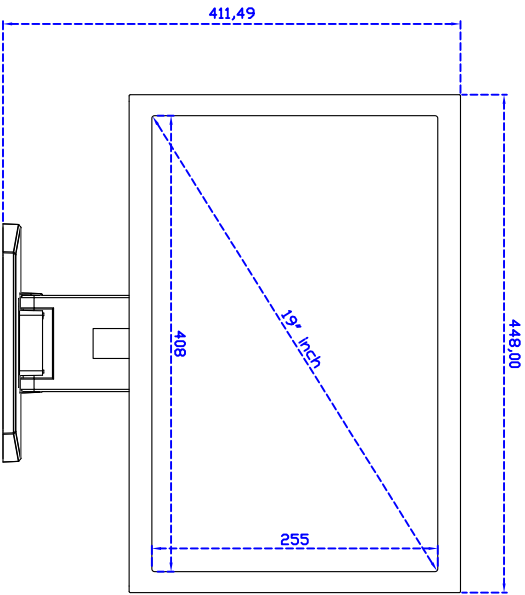

19" Desktop Touch Monitor.

AIM-TMxxxx190-R03w/A