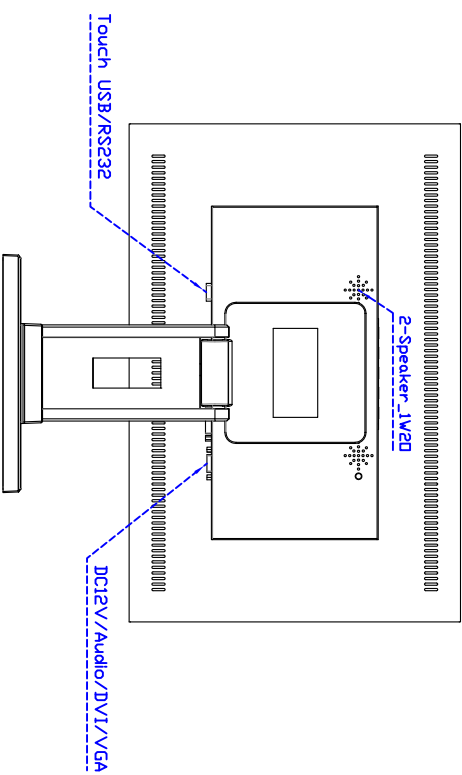

Touch Feature :

Input Method	Capacitive stylus, Finger
Linearity	≤2.5mm
Surface	≥7H
Life Time	Unlimited
Application	Writing and Signature Capture Capability
PC Link	USB or RS232(Single-Touch)

Software Feature :

Draw Test	Position and linearity verification
Controller	Support multiple controllers
Languages	English \ Simple Chinese \ Traditional Chinese \ Japanese \ French \ German \ Spanish \ Korean \ Arabic \ Czech \ Danish \ Dutch \ Greek \ Hungarian \ Italian \ Norwegian \ Russian \ Polish \ Portuguese \ Slovenian \ Swedish \ Thai \ Turkish
Mouse Emulator	Right / left button emulation. Auto Right / left Click (PDA function)
Touch Style	Drawing a Mode \ button a Mode \ Touch Off/ on Switch
Double Click	Configurable double click speed \ Configurable double click area
Sound Modes	No sound \ Touch down \ Touch up
Display Support	display rotation \ Support multiple monitors
Division Pattern Settings:	Support two halves and four parts with touch function, you can also create your own division patterns.
Edge compensation	Support edge compensation and you can also add your own numbers for it.
Support O.S	All Windows-32 bit O.S Windows7-8-10 : XP-64 bit O.S Android ; All Linux ; MAC

Order information :

AIM-TMPCTU190-R03WA :	【VGA/DVI/AUDIO/USB-TOUCH】	AIM-TMPCTU190-R04WA :	【VGA/DVI/AUDIO/RS232-TOUCH】
Accessory	VGA Cable/AC90~260V Adapter/Power Cable/Audio Cable/USB or RS232 Cable/Cleaning wipes/Driver Disk		
	※DVI Cable(Optional)		