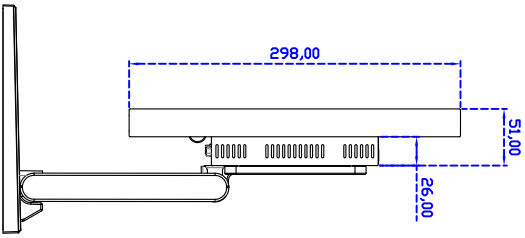

19" Desktop Touch Monitor.

AIM-TMxxxx190-R03w/A