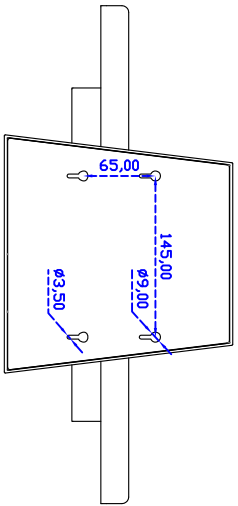

19" Desktop Touch Monitor.

AIM-TMxxxx190-R03w/A