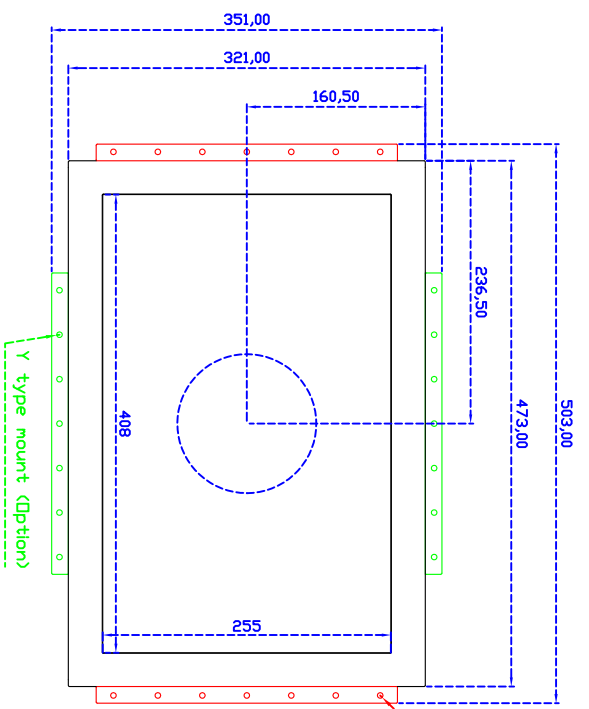

19" Embedded Touch Monitor.

AIM-TMOPR190-R03W