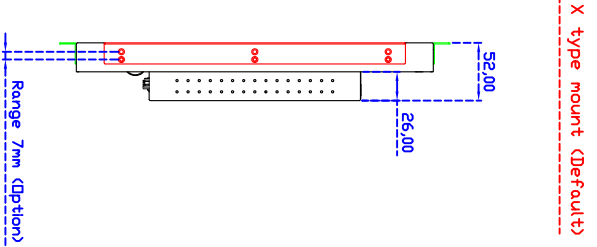

19" Embedded Touch Monitor.

AIM-TMOPR190-R03W