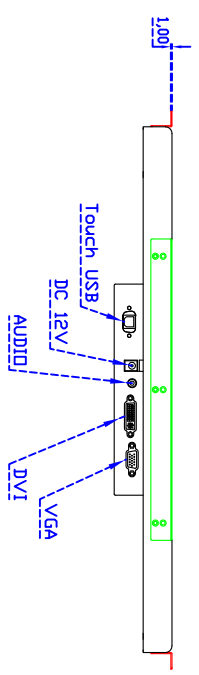

19" Embedded Touch Monitor.

AIM-TMOPR190-R03W