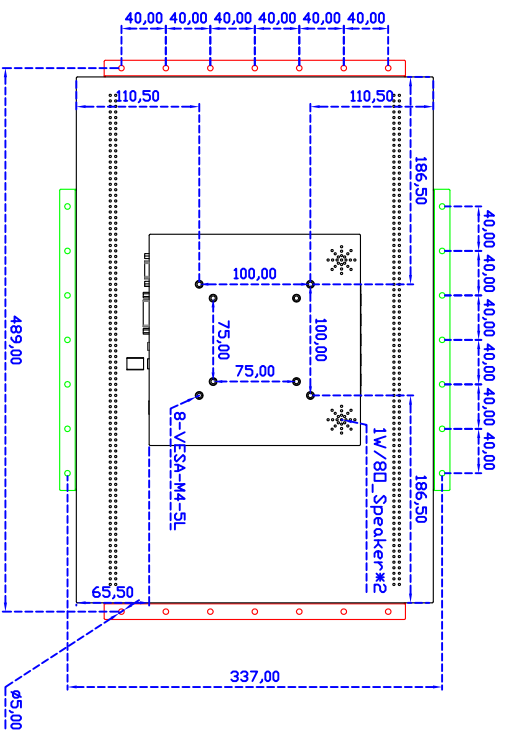

19" Embedded Touch Monitor.

AIM-TMOPR190-R03W