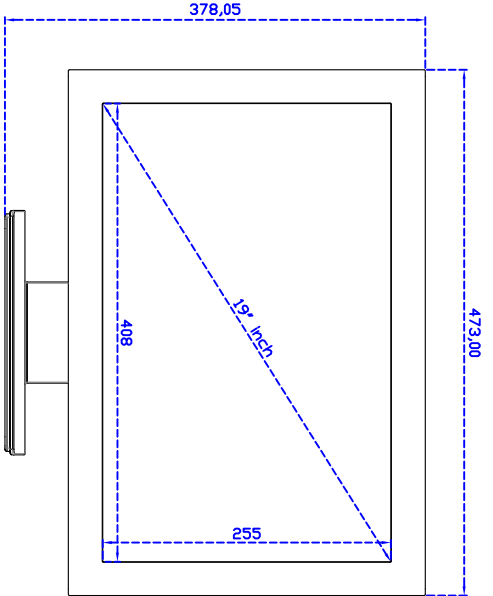

### Display Specifications :

Active Area	408 × 255 mm
Pixel Pitch	0.2835 × 0.2835 mm
Brightness	250 cd/m <sup>2</sup>
Contrast Ratio	1000 : 1
Resolution	1440 × 900 ( WXGA+ )
Viewing Angle	L/R 176° ; U/D 170°
Response Time	5 ms ( Tr + Tf )
Display Colors	16.7M
Display Modes	640×480 ; 800×600 ; 1024×768 ; 1280×720 ; 1280×800 ; 1280×1024 ; 1366×768 ; 1440×900
Signal input	VGA ; Audio ; DVI
Mini-Audio out	1W ( 8Ω ) × 2
OSD Keyboard	⊙ Menu/Select ⊙ - ⊙ + ⊙ Auto/Exit ⊙ Power
Power Source	DC 12V ; ≤14w ; Standby ≤1w
Power Consumption	
Storage Operation	-20~60°C ; 0~50°C
VESA	75×75 or 100×100 mm
Casing Colors	Black
Casing Size Weight	473 × 321 × 52 mm ; 5.8kg ( W×H×D )
Carton gross weight	550 × 400 × 180 mm ; 7kg ( W×H×D )

### Software Feature :

Calibration	4 points or 16 points or 25 points
Draw Test	Position and linearity verification
Controller	Support multiple controllers
Languages	English 、 Simple Chinese 、 Traditional Chinese 、 Japanese 、 German
Mouse Emulator	Right / left button emulation. Auto Right / left Click ( PDA function )
Touch Style	Drawing a Mode 、 button a Mode 、 Hide cursor
Double Click	Configurable double click speed 、 Configurable double click area
Sound Modes	No sound 、 Touch down 、 Touch up
Display Support	display rotation 、 Support multiple monitors
Division Pattern Settings:	Support two halves and four parts with touch function, you can also create your own division patterns.
Edge compensation	Support edge compensation and you can also your own numbers for it.
Support O.S	All Windows-32 bit O.S Windows7-8-10 ; XP-64 bit O.S Android : All Linux : MAC

19" Desktop Touch Monitor.

AIM-TMIR190-R03WV