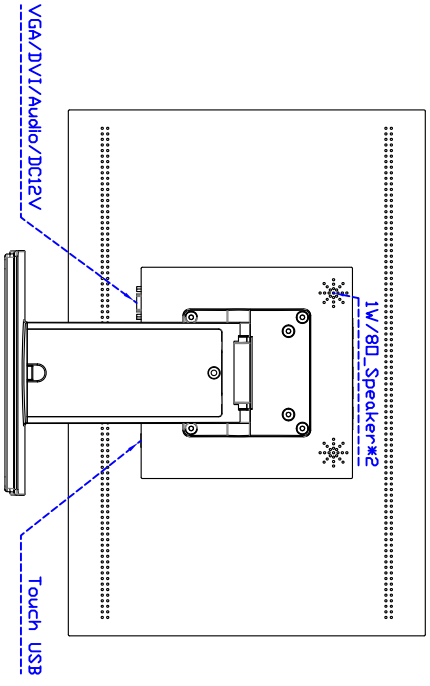

### Display Specifications :

Active Area	408 × 255 mm
Pixel Pitch	0.2835 × 0.2835 mm
Brightness	250 cd/m <sup>2</sup>
Contrast Ratio	1000 : 1
Resolution	1440 × 900 ( WXGA+ )
Viewing Angle	L/R 176° ; U/D 170°
Response Time	5 ms ( Tr + Tf )
Display Colors	16.7M
Display Modes	640×480 ; 800×600 ; 1024×768 ; 1280×720 ; 1280×800 ; 1280×1024 ; 1366×768 ; 1440×900
Signal input	VGA ; Audio ; DVI
Mini-Audio out	1W ( 8Ω ) × 2
OSD Keyboard	⊙ Menu/Select ⊙ - ⊙ + ⊙ Auto/Exit ⊙ Power
Power Source	DC 12V ; ≤14w ; Standby ≤1w
Power Consumption	
Storage Operation	-20~60°C ; 0~50°C
VESA	75×75 or 100×100 mm
Casing Colors	Black
Casing Size Weight	473 × 321 × 52 mm ; 5.8kg ( W×H×D )
Carton gross weight	550 × 400 × 180 mm ; 7kg ( W×H×D )

### Software Feature :

Calibration	4 points or 16 points or 25 points
Draw Test	Position and linearity verification
Controller	Support multiple controllers
Languages	English 、 Simple Chinese 、 Traditional Chinese 、 Japanese 、 German
Mouse Emulator	Right / left button emulation. Auto Right / left Click ( PDA function )
Touch Style	Drawing a Mode 、 button a Mode 、 Hide cursor
Double Click	Configurable double click speed 、 Configurable double click area
Sound Modes	No sound 、 Touch down 、 Touch up
Display Support	display rotation 、 Support multiple monitors
Division Pattern Settings:	Support two halves and four parts with touch function, you can also create your own division patterns.
Edge compensation	Support edge compensation and you can also your own numbers for it.
Support O.S	All Windows-32 bit O.S Windows7-8-10 ; XP-64 bit O.S Android : All Linux : MAC

### Order Information :

AIM-TMIR190-R03WV :	【VGA/DVI/AUDIO/USB-TOUCH】
Accessory	VGA Cable/Audio Cable/Power Cable/AC90~260V Adapter/USB Cable/Cleaning wipes/Driver Disk ※DVI Cable(Optional)

**3 Year Warranty**  
LCD Panel 1 Year