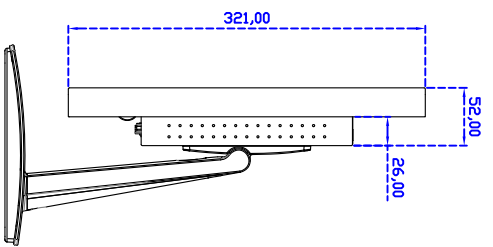

19" Desktop Touch Monitor.

AIM-TMIR190-R03WV