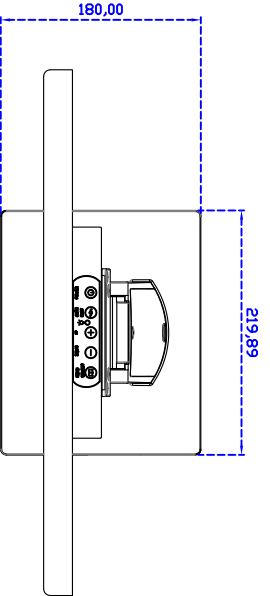

### Display Specifications :

Active Area	408 × 255 mm
Pixel Pitch	0.2835 × 0.2835 mm
Brightness	250 cd/m <sup>2</sup>
Contrast Ratio	1000 : 1
Resolution	1440 × 900 ( WXGA+ )
Viewing Angle	L/R 176° ; U/D 170°
Response Time	5 ms ( Tr + Tf )
Display Colors	16.7M
Display Modes	640×480 ; 800×600 ; 1024×768 ; 1280×720 ; 1280×800 ; 1280×1024 ; 1366×768 ; 1440×900
Signal input	VGA ; Audio ; DVI
Mini-Audio out	1W ( 8Ω ) × 2
OSD Keyboard	⊙ Menu/Select ⊙ - ⊙ + ⊙ Auto/Exit ⊙ Power
Power Source	DC 12V ; ≤14w ; Standby ≤1w
Power Consumption	
Storage Operation	-20~60°C ; 0~50°C
VESA	75×75 or 100×100 mm
Casing Colors	Black
Casing Size Weight	473 × 321 × 52 mm ; 5.8kg ( W×H×D )
Carton gross weight	550 × 400 × 180 mm ; 7kg ( W×H×D )

### Touch Feature :

Input Method	It detects anything that blocks lights
Linearity	≤2.5mm
Surface	≥7H
Life Time	Unlimited
Application	Writing and Signature Capture Capability
PC Link	USB

### Software Feature :

Calibration	4 points or 16 points or 25 points
Draw Test	Position and linearity verification
Controller	Support multiple controllers
Languages	English 、 Simple Chinese 、 Traditional Chinese 、 Japanese 、 German
Mouse Emulator	Right / left button emulation. Auto Right / left Click ( PDA function )
Touch Style	Drawing a Mode 、 button a Mode 、 Hide cursor
Double Click	Configurable double click speed 、 Configurable double click area
Sound Modes	No sound 、 Touch down 、 Touch up
Display Support	display rotation 、 Support multiple monitors
Division Pattern Settings:	Support two halves and four parts with touch function, you can also create your own division patterns.
Edge compensation	Support edge compensation and you can also your own numbers for it.
Support O.S	All Windows-32 bit O.S Windows7-8-10 ; XP-64 bit O.S Android : All Linux : MAC

19" Desktop Touch Monitor.

AIM-TMIR190-R03WV