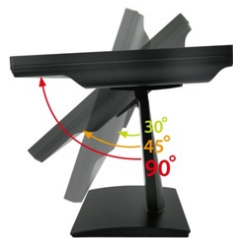

**19" inch Touch Monitor (Infrared Ray Multi-Touch)**

**Products application :**

- POS Terminal
- Industrial PC
- Kiosk
- Gaming
- Medical apparatus
- Personal computer
- Mobile GPS
- Office automation
- Security system of the house
- Car-mounted amusement
- Military equipment
- Communicate

## 19" inch Touch Monitor (Infrared Ray Multi-Touch)

### Touch Feature :

Input Method	It detects anything that blocks lights
Linearity	≤2.5mm
Surface	≥7H
Life Time	Unlimited
Application	Writing and Signature Capture Capability
PC Link	USB

### Software Feature :

Calibration	4 points or 16 points or 25 points
Draw Test	Position and linearity verification
Controller	Support multiple controllers
Languages	English 、 Simple Chinese 、 Traditional Chinese 、 Japanese 、 German
Mouse Emulator	Right / left button emulation. Auto Right / left Click ( PDA function )
Touch Style	Drawing a Mode 、 button a Mode 、 Hide cursor
Double Click	Configurable double click speed 、 Configurable double click area
Sound Modes	No sound 、 Touch down 、 Touch up
Display Support	display rotation 、 Support multiple monitors
Division Pattern Settings:	Support two halves and four parts with touch function, you can also create your own division patterns.
Edge compensation	Support edge compensation and you can also your own numbers for it.
Support O.S	All Windows-32 bit O.S Windows7-8-10 ; XP-64 bit O.S Android : All Linux : MAC