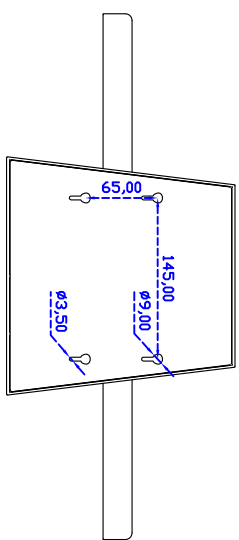

19" Desktop Touch Monitor.

AIM-TMR190-R03WA