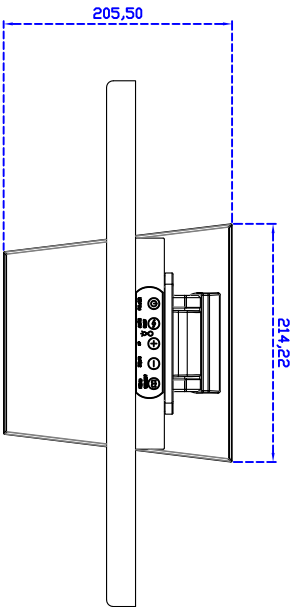

19" Desktop Touch Monitor.

AIM-TMR190-R03WA