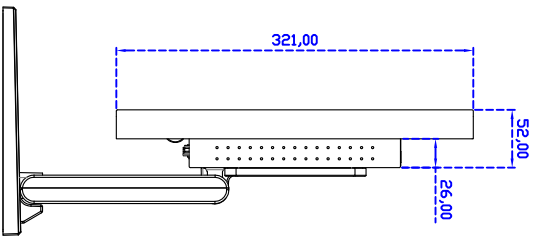

19" Desktop Touch Monitor.

AIM-TMR190-R03WA