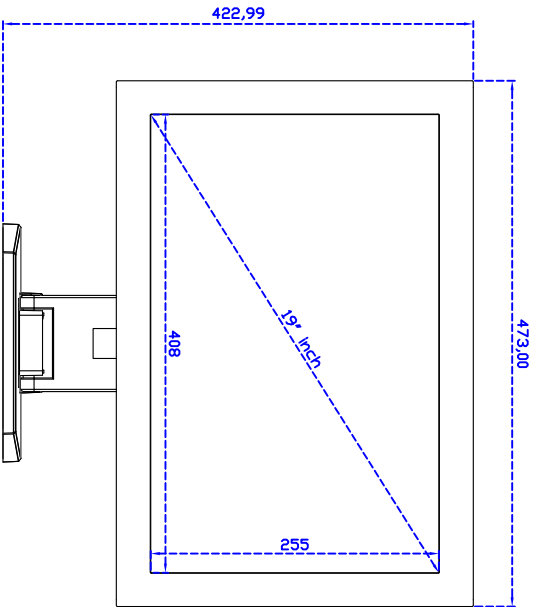

19" Desktop Touch Monitor.

AIM-TMR190-R03WA