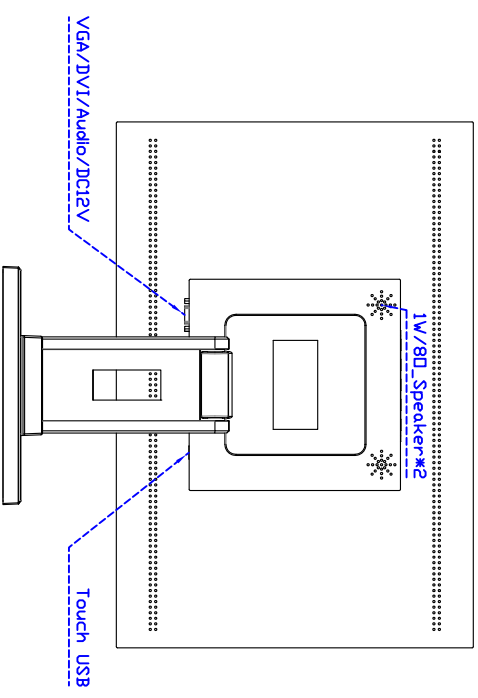

Touch Feature :

Input Method	It detects anything that blocks lights
Linearity	≤2.5mm
Surface	≥7H
Life Time	Unlimited
Application	Writing and Signature Capture Capability
PC Link	USB

Software Feature :

Calibration	4 points or 16 points or 25 points
Draw Test	Position and linearity verification
Controller	Support multiple controllers
Languages	English 、 Simple Chinese 、 Traditional Chinese 、 Japanese 、 German
Mouse Emulator	Right / left button emulation. Auto Right / left Click (PDA function)
Touch Style	Drawing a Mode 、 button a Mode 、 Hide cursor
Double Click	Configurable double click speed 、 Configurable double click area
Sound Modes	No sound 、 Touch down 、 Touch up
Display Support	display rotation 、 Support multiple monitors
Division Pattern Settings:	Support two halves and four parts with touch function, you can also create your own division patterns.
Edge compensation	Support edge compensation and you can also add your own numbers for it.
Support O.S	All Windows-32 bit O.S Windows7-8-10 ; XP-64 bit O.S Android : All Linux : MAC

Order Information :

AIM-TMIR190-R03WA :	[VGA/DVI/AUDIO/USB-TOUCH]
Accessory	VGA Cable/Audio Cable/Power Cable/AC90~260V Adapter/USB Cable/Cleaning wipes/Driver Disk ※DVI Cable(Optional)

3 Year Warranty
LCD Panel 1 Year