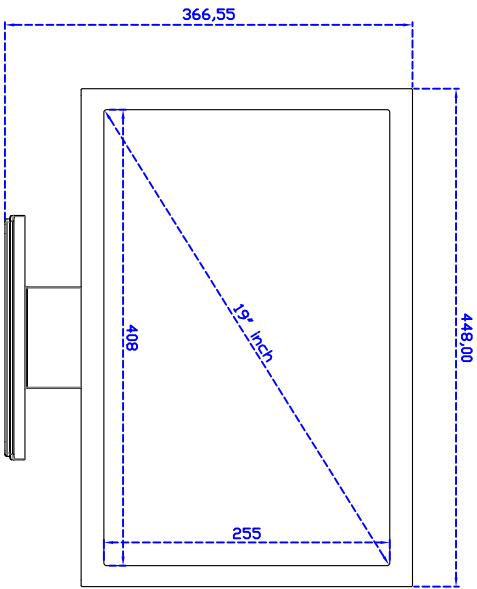

19" Desktop Touch Monitor.
AIM-TMxxxxx190-R03wV