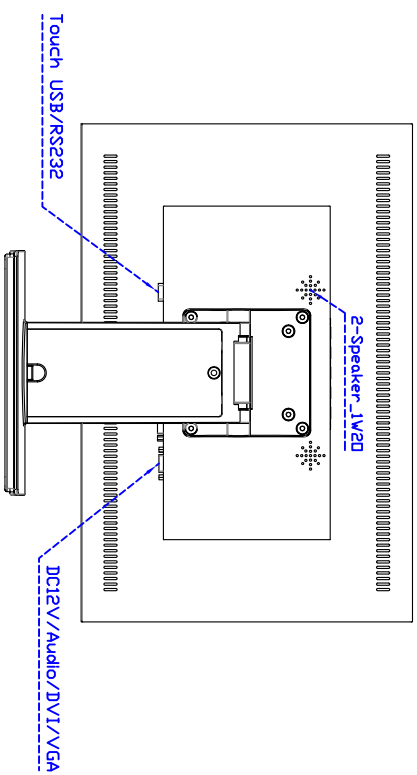

19" Desktop Touch Monitor.
AIM-TMxxxxx190-R03wV