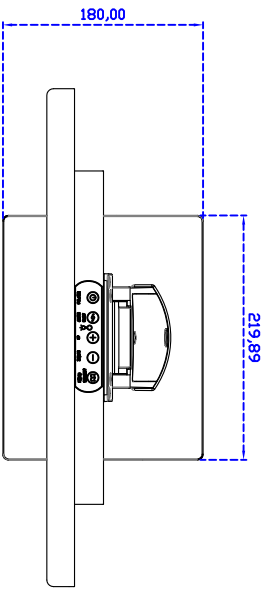

19" Desktop Touch Monitor.
AIM-TMxxxxx190-R03wV