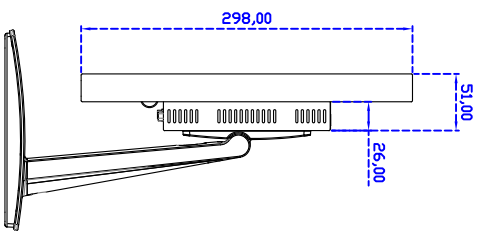

19" Desktop Touch Monitor.
AIM-TMxxxxx190-R03wV