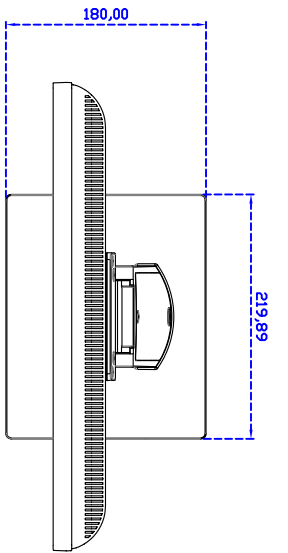

19" Desktop Touch Monitor.

AIM-TMxxxx190-V01