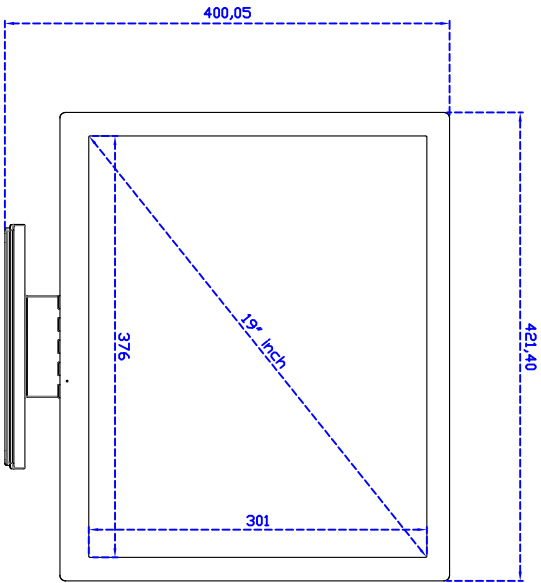

19" Desktop Touch Monitor.

AIM-TMxxxx190-V01