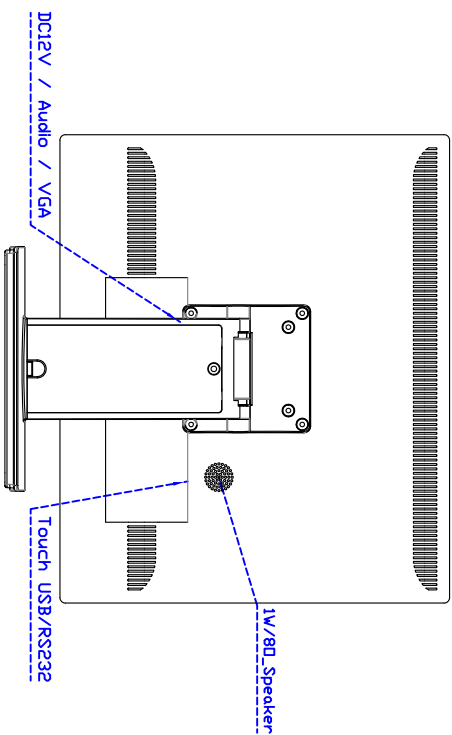

19" Desktop Touch Monitor.

AIM-TMxxxx190-V01