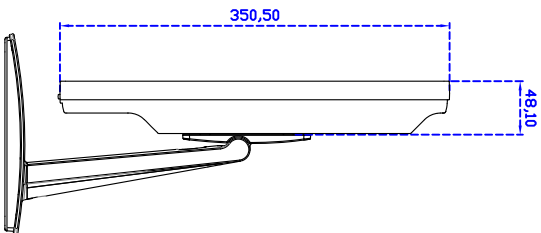

19" Desktop Touch Monitor.

AIM-TMxxxx190-V01