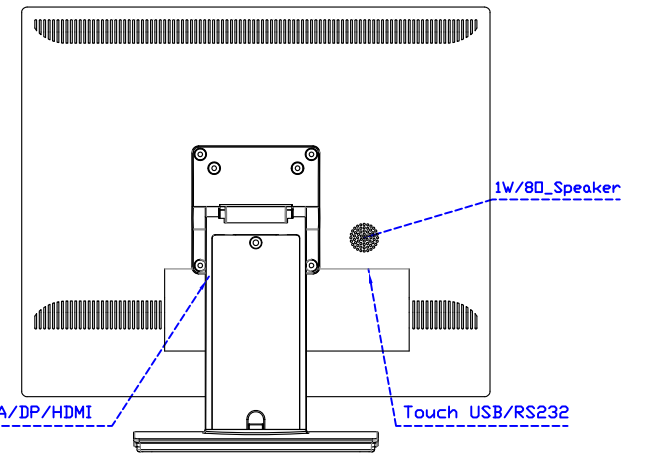

Software Feature :

Draw Test	Position and linearity verification
Controller	Support multiple controllers
Languages	English · Simple Chinese · Traditional Chinese · Japanese · French · German · Spanish · Korean · Arabic · Czech · Danish · Dutch · Greek · Hungarian · Italian · Norwegian · Russian · Polish · Portuguese · Slovenian · Swedish · Thai · Turkish
Mouse Emulator	Right / left button emulation. Auto Right / left Click (PDA function)
Touch Style	Drawing a Mode · button a Mode · Touch Off/ on Switch
Double Click	Configurable double click speed · Configurable double click area
Sound Modes	No sound · Touch down · Touch up
Display Support	display rotation · Support multiple monitors
Division Pattern	Support two halves and four parts with touch function, you can also create your own division patterns.
Settings:	
Edge compensation	Support edge compensation and you can also add your own numbers for it.
Support O.S	All Windows-32/64bit O.S Android ; Linux ; MAC

AIM-TMPCTU190-V07

3 Year Warranty
LCD Panel 1 Year

19" Touch Monitor.
 (VESA Mount)

AIM-TMxxxx190-G07 N

19" Desktop Touch Monitor.
(Foldable Stand)

AIM-TMxxx190-G07

19" Desktop Touch Monitor.
(Photo Stand)

AIM-TMxxx190-P07

19" Desktop Touch Monitor.
(PIS Stand)

AIM-TMxxxx190-V07