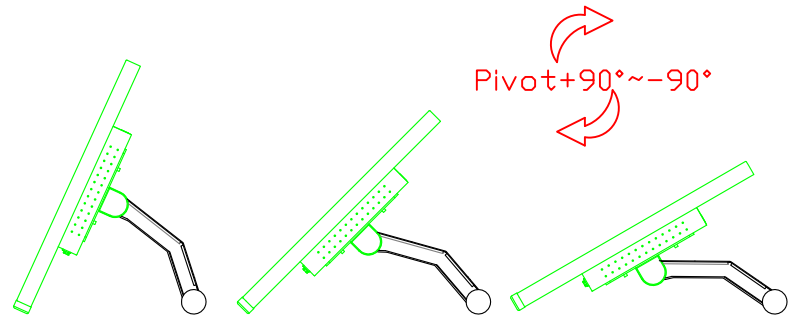

Software Feature :

Draw Test	Position and linearity verification
Controller	Support multiple controllers
Languages	English · Simple Chinese · Traditional Chinese · Japanese · French · German · Spanish · Korean · Arabic · Czech · Danish · Dutch · Greek · Hungarian · Italian · Norwegian · Russian · Polish · Portuguese · Slovenian · Swedish · Thai · Turkish
Mouse Emulator	Right / left button emulation. Auto Right / left Click (PDA function)
Touch Style	Drawing a Mode · button a Mode · Touch Off/ on Switch
Double Click	Configurable double click speed · Configurable double click area
Sound Modes	No sound · Touch down · Touch up
Display Support	display rotation · Support multiple monitors
Division Pattern	Support two halves and four parts with touch function, you can also create your own division patterns.
Settings:	
Edge compensation	Support edge compensation and you can also add your own numbers for it.
Support O.S	All Windows-32/64bit O.S Android ; Linux ; MAC

AIM-TMPCTU190-V07

3 Year Warranty
LCD Panel 1 Year

19" Touch Monitor.
 (VESA Mount)

AIM-TMxxxx190-G07 N

19" Desktop Touch Monitor.
(Foldable Stand)

AIM-TMxxx190-G07

19" Desktop Touch Monitor.
(Photo Stand)

AIM-TMxxx190-P07