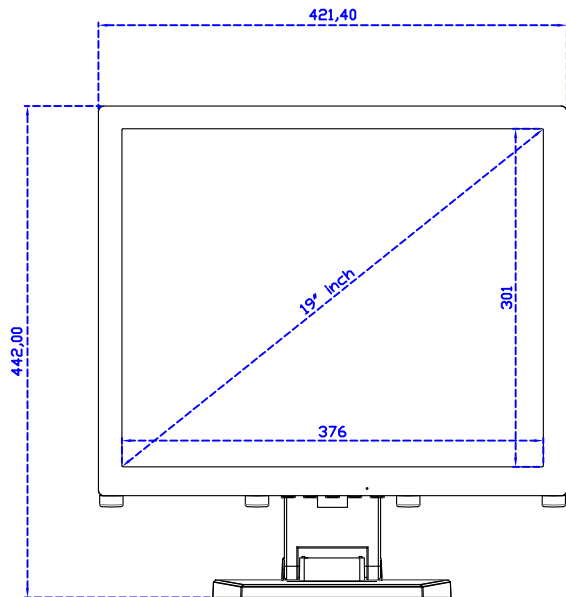

19" Projected capacitive Multi-Touch Monitor

Display Specifications :

Active Area	376 × 301 mm
Pixel Pitch	0.294 × 0.294 mm
Brightness	250 cd/m ²
Contrast Ratio	1000 : 1
Resolution	1280 x 1024 (SXGA)
Viewing Angle	L/R178° ; U/D170°
Response Time	5ms (Tr + Tf)
Display Colors	16.7M
Display Modes	640×480 ; 800×600 ; 1024×768 ; 1280×1024
Signal input	VGA ; Audio ; Display Port ; HDMI
Speaker	1W (8Ω) × 1
OSD Keyboard	⊙Power ⊙Auto adjust ⊕ ⊖ ⊙Menu
Power Source	DC 12V (DC Jack Φ2.1mm)
Power Consumption	≤16w
Storage 、 Operation	-20~60°C ; 0~50°C
VESA	75×75 mm
Casing Colors	Black (White)
Casing Size 、 Weight	421.4 × 350.5 × 48.1 mm ; 5.1 kg (W×H×D) (Without Stand)
Carton 、 gross weight	490 × 500 × 155 mm ; 7.6 kg (W×H×D)
Accessory	VGA cable / HDMI cable / Audio cable / AC90~260V Adapter / Power cable / USB or RS232 cable / Touch pen / Cleaning wipes / Driver Disk ※DP cable (Optional)

AIM-TMPCTU190-V07

3 Year Warranty
LCD Panel 1 Year

19" Touch Monitor.
 (VESA Mount)

AIM-TMxxxx190-G07 N

19" Desktop Touch Monitor.
(Foldable Stand)

AIM-TMxxx190-G07

19" Desktop Touch Monitor.
(Photo Stand)

AIM-TMxxx190-P07

19" Desktop Touch Monitor.
(PIS Stand)

AIM-TMxxxx190-V07