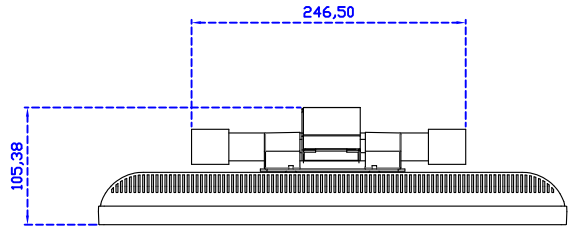

AIM-TMPCTU190-V07

3 Year Warranty
LCD Panel 1 Year

19" Touch Monitor.
 (VESA Mount)

AIM-TMxxxx190-G07 N

19" Desktop Touch Monitor.
(Foldable Stand)

AIM-TMxxx190-G07

19" Desktop Touch Monitor.
(Photo Stand)

AIM-TMxxx190-P07

19" Desktop Touch Monitor.
(PIS Stand)

AIM-TMxxxx190-V07