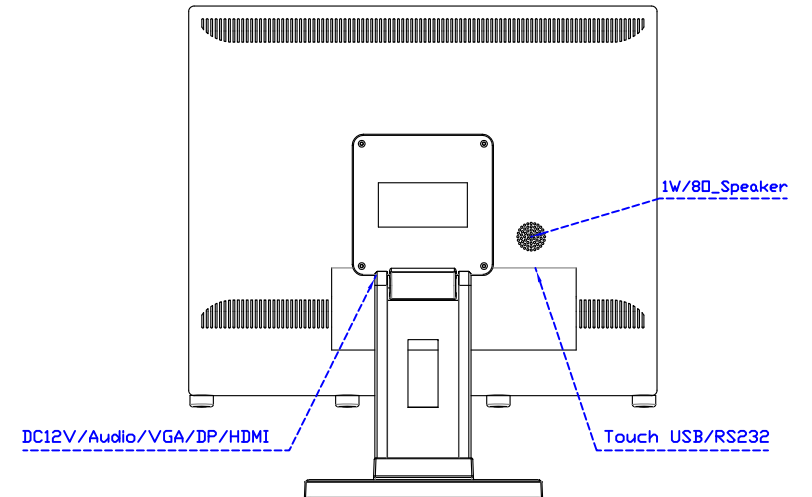

Software Feature :

Draw Test	Position and linearity verification
Controller	Support multiple controllers
Languages	English · Simple Chinese · Traditional Chinese · Japanese · French · German · Spanish · Korean · Arabic · Czech · Danish · Dutch · Greek · Hungarian · Italian · Norwegian · Russian · Polish · Portuguese · Slovenian · Swedish · Thai · Turkish
Mouse Emulator	Right / left button emulation. Auto Right / left Click (PDA function)
Touch Style	Drawing a Mode · button a Mode · Touch Off/ on Switch
Double Click	Configurable double click speed · Configurable double click area
Sound Modes	No sound · Touch down · Touch up
Display Support	display rotation · Support multiple monitors
Division Pattern	Support two halves and four parts with touch function, you can also create your own division patterns.
Settings:	
Edge compensation	Support edge compensation and you can also add your own numbers for it.
Support O.S	All Windows-32/64bit O.S Android ; Linux ; MAC

AIM-TMPCTU190-V07

3 Year Warranty
LCD Panel 1 Year

19" Touch Monitor.
 (VESA Mount)

AIM-TMxxxx190-G07 N

19" Desktop Touch Monitor.
(Foldable Stand)

AIM-TMxxx190-G07

19" Desktop Touch Monitor.
(Photo Stand)

AIM-TMxxx190-P07

19" Desktop Touch Monitor.
(PIS Stand)

AIM-TMxxxx190-V07