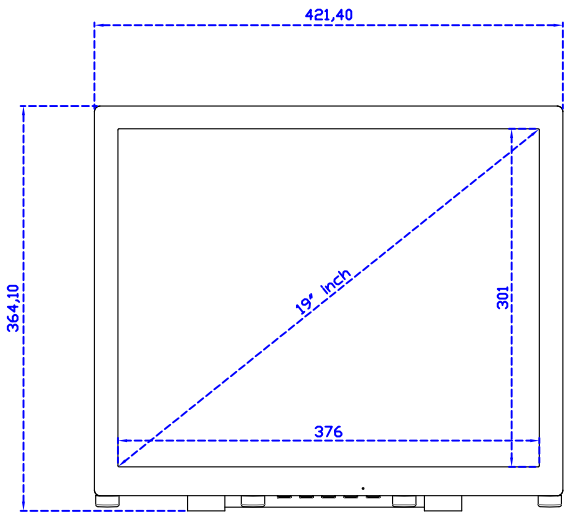

19" Projected capacitive Multi-Touch Monitor

Display Specifications :

Active Area	376 × 301 mm
Pixel Pitch	0.294 × 0.294 mm
Brightness	250 cd/m ²
Contrast Ratio	1000 : 1
Resolution	1280 x 1024 (SXGA)
Viewing Angle	L/R178° ; U/D170°
Response Time	5ms (Tr + Tf)
Display Colors	16.7M
Display Modes	640×480 ; 800×600 ; 1024×768 ; 1280×1024
Signal input	VGA ; Audio ; Display Port ; HDMI
Speaker	1W (8Ω) × 1
OSD Keyboard	⊙Power ⊙Auto adjust ⊕ ⊖ ⊙Menu
Power Source	DC 12V (DC Jack Φ2.1mm)
Power Consumption	≤16w
Storage 、 Operation	-20~60°C ; 0~50°C
VESA	75×75 mm
Casing Colors	Black (White)
Casing Size 、 Weight	421.4 × 350.5 × 48.1 mm ; 5.1 kg (W×H×D) (Without Stand)
Carton 、 gross weight	490 × 500 × 155 mm ; 7.6 kg (W×H×D)
Accessory	VGA cable / HDMI cable / Audio cable / AC90~260V Adapter / Power cable / USB or RS232 cable / Touch pen / Cleaning wipes / Driver Disk ※DP cable (Optional)

AIM-TMPCTU190-V07

3 Year Warranty
LCD Panel 1 Year

19" Touch Monitor.
 (VESA Mount)

AIM-TMxxxx190-G07 N

19" Desktop Touch Monitor.
(Foldable Stand)

AIM-TMxxx190-G07

19" Desktop Touch Monitor.
(Photo Stand)

AIM-TMxxx190-P07

19" Desktop Touch Monitor.
(PIS Stand)

AIM-TMxxxx190-V07