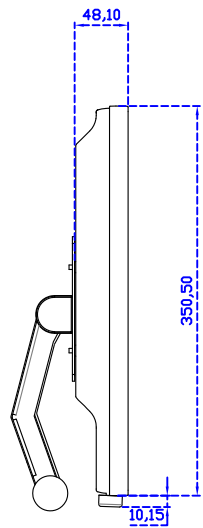

19" Projected capacitive Multi-Touch Monitor

Display Specifications :

Active Area	376 × 301 mm
Pixel Pitch	0.294 × 0.294 mm
Brightness	250 cd/m ²
Contrast Ratio	1000 : 1
Resolution	1280 x 1024 (SXGA)
Viewing Angle	L/R178° ; U/D170°
Response Time	5ms (Tr + Tf)
Display Colors	16.7M
Display Modes	640×480 ; 800×600 ; 1024×768 ; 1280×1024
Signal input	VGA ; Audio ; Display Port ; HDMI
Speaker	1W (8Ω) × 1
OSD Keyboard	⊙Power ⊙Auto adjust ⊕ ⊖ ⊙Menu
Power Source	DC 12V (DC Jack Φ2.1mm)
Power Consumption	≤16w
Storage 、 Operation	-20~60°C ; 0~50°C
VESA	75×75 mm
Casing Colors	Black (White)
Casing Size 、 Weight	421.4 × 350.5 × 48.1 mm ; 5.1 kg (W×H×D) (Without Stand)
Carton 、 gross weight	490 × 500 × 155 mm ; 7.6 kg (W×H×D)
Accessory	VGA cable / HDMI cable / Audio cable / AC90~260V Adapter / Power cable / USB or RS232 cable / Touch pen / Cleaning wipes / Driver Disk ※DP cable (Optional)

AIM-TMPCTU190-V07

3 Year Warranty
LCD Panel 1 Year

19" Touch Monitor.
 (VESA Mount)

AIM-TMxxxx190-G07 N

19" Desktop Touch Monitor.
(Foldable Stand)

AIM-TMxxx190-G07

19" Desktop Touch Monitor.
(Photo Stand)

AIM-TMxxx190-P07

19" Desktop Touch Monitor.
(PIS Stand)

AIM-TMxxxx190-V07