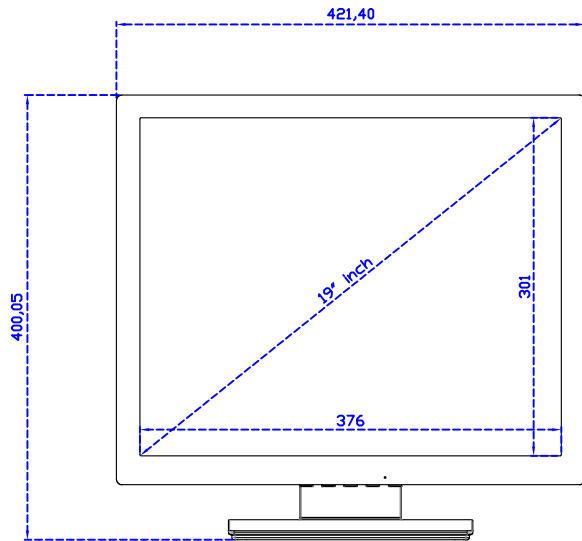

19" Projected capacitive Multi-Touch Monitor

Display Specifications :

Active Area	376 × 301 mm
Pixel Pitch	0.294 × 0.294 mm
Brightness	250 cd/m ²
Contrast Ratio	1000 : 1
Resolution	1280 x 1024 (SXGA)
Viewing Angle	L/R178° ; U/D170°
Response Time	5ms (Tr + Tf)
Display Colors	16.7M
Display Modes	640×480 ; 800×600 ; 1024×768 ; 1280×1024
Signal input	VGA ; Audio ; Display Port ; HDMI
Speaker	1W (8Ω) × 1
OSD Keyboard	⊙Power ⊙Auto adjust ⊕ ⊖ ⊙Menu
Power Source	DC 12V (DC Jack Φ2.1mm)
Power Consumption	≤16w
Storage 、 Operation	-20~60°C ; 0~50°C
VESA	75×75 mm
Casing Colors	Black (White)
Casing Size 、 Weight	421.4 × 350.5 × 48.1 mm ; 5.1 kg (W×H×D) (Without Stand)
Carton 、 gross weight	490 × 500 × 155 mm ; 7.6 kg (W×H×D)
Accessory	VGA cable / HDMI cable / Audio cable / AC90~260V Adapter / Power cable / USB or RS232 cable / Touch pen / Cleaning wipes / Driver Disk ※DP cable (Optional)

AIM-TMPCTU190-V07

3 Year Warranty
LCD Panel 1 Year

19" Touch Monitor.
 (VESA Mount)

AIM-TMxxxx190-G07 N

19" Desktop Touch Monitor.
(Foldable Stand)

AIM-TMxxx190-G07

19" Desktop Touch Monitor.
(Photo Stand)

AIM-TMxxx190-P07

19" Desktop Touch Monitor.
(PIS Stand)

AIM-TMxxxx190-V07