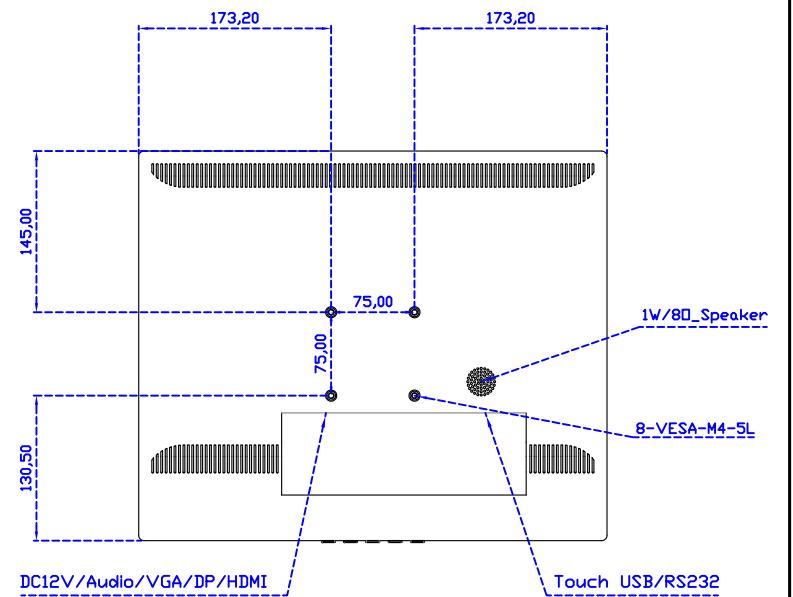

※AiM Touch has the right to update specs without further notice

AIM-TMPCTU190-G07

AIM-TMPCTU190-P07

19" Projected capacitive Multi-Touch Monitor

Touch Feature :

Input Method	Capacitive stylus, Finger
Linearity	≤2.5mm
Surface	≥7H
Life Time	Unlimited
Application	Writing and Signature Capture Capability

Software Feature :

Draw Test	Position and linearity verification
Controller	Support multiple controllers
Languages	English · Simple Chinese · Traditional Chinese · Japanese · French · German · Spanish · Korean · Arabic · Czech · Danish · Dutch · Greek · Hungarian · Italian · Norwegian · Russian · Polish · Portuguese · Slovenian · Swedish · Thai · Turkish
Mouse Emulator	Right / left button emulation. Auto Right / left Click (PDA function)
Touch Style	Drawing a Mode · button a Mode · Touch Off/ on Switch
Double Click	Configurable double click speed · Configurable double click area
Sound Modes	No sound · Touch down · Touch up
Display Support	display rotation · Support multiple monitors
Division Pattern	Support two halves and four parts with touch function, you can also create your own division patterns.
Settings:	
Edge compensation	Support edge compensation and you can also add your own numbers for it.
Support O.S	All Windows-32/64bit O.S Android ; Linux ; MAC

AIM-TMPCTU190-V07

3 Year Warranty
LCD Panel 1 Year

19" Touch Monitor.
 (VESA Mount)

AIM-TMxxxx190-G07 N

19" Desktop Touch Monitor.
(Foldable Stand)

AIM-TMxxx190-G07

19" Desktop Touch Monitor.
(Photo Stand)

AIM-TMxxx190-P07

19" Desktop Touch Monitor.
(PIS Stand)

AIM-TMxxxx190-V07