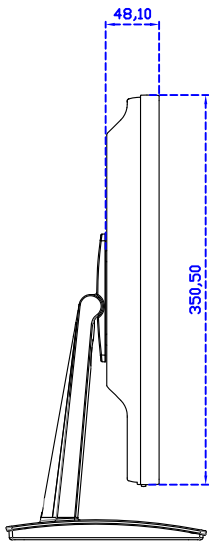

19" Projected capacitive Multi-Touch Monitor

Display Specifications :

Active Area	376 × 301 mm
Pixel Pitch	0.294 × 0.294 mm
Brightness	250 cd/m ²
Contrast Ratio	1000 : 1
Resolution	1280 x 1024 (SXGA)
Viewing Angle	L/R178° ; U/D170°
Response Time	5ms (Tr + Tf)
Display Colors	16.7M
Display Modes	640×480 ; 800×600 ; 1024×768 ; 1280×1024
Signal input	VGA ; Audio ; Display Port ; HDMI
Speaker	1W (8Ω) × 1
OSD Keyboard	⊙Power ⊙Auto adjust ⊕ ⊖ ⊙Menu
Power Source	DC 12V (DC Jack Φ2.1mm)
Power Consumption	≤16w
Storage 、 Operation	-20~60°C ; 0~50°C
VESA	75×75 mm
Casing Colors	Black (White)
Casing Size 、 Weight	421.4 × 350.5 × 48.1 mm ; 5.1 kg (W×H×D) (Without Stand)
Carton 、 gross weight	490 × 500 × 155 mm ; 7.6 kg (W×H×D)
Accessory	VGA cable / HDMI cable / Audio cable / AC90~260V Adapter / Power cable / USB or RS232 cable / Touch pen / Cleaning wipes / Driver Disk ※DP cable (Optional)

AIM-TMPCTU190-V07

3 Year Warranty
LCD Panel 1 Year

19" Touch Monitor.
 (VESA Mount)

AIM-TMxxxx190-G07 N

19" Desktop Touch Monitor.
(Foldable Stand)

AIM-TMxxx190-G07

19" Desktop Touch Monitor.
(Photo Stand)

AIM-TMxxx190-P07

19" Desktop Touch Monitor.
(PIS Stand)

AIM-TMxxxx190-V07