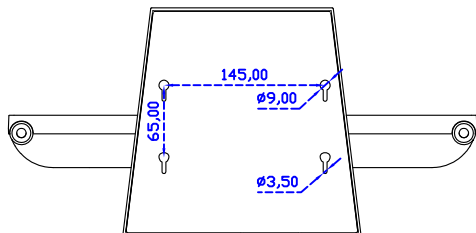

AIM-TMPCTU190-V07

3 Year Warranty
LCD Panel 1 Year

19" Touch Monitor.
 (VESA Mount)

AIM-TMxxxx190-G07 N

19" Desktop Touch Monitor.
(Foldable Stand)

AIM-TMxxx190-G07

19" Desktop Touch Monitor.
(Photo Stand)

AIM-TMxxx190-P07

19" Desktop Touch Monitor.
(PIS Stand)

AIM-TMxxxx190-V07