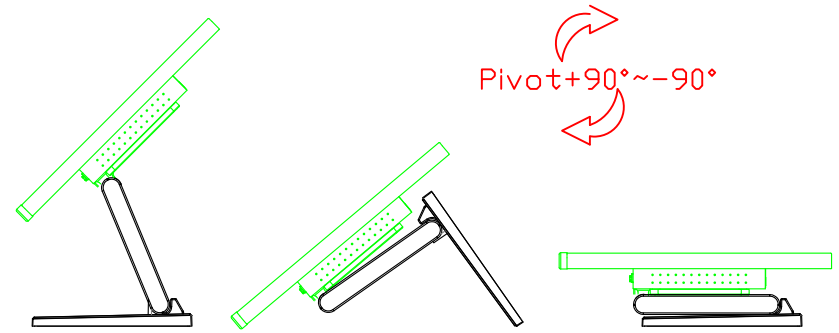

Software Feature :

Draw Test	Position and linearity verification
Controller	Support multiple controllers
Languages	English · Simple Chinese · Traditional Chinese · Japanese · French · German · Spanish · Korean · Arabic · Czech · Danish · Dutch · Greek · Hungarian · Italian · Norwegian · Russian · Polish · Portuguese · Slovenian · Swedish · Thai · Turkish
Mouse Emulator	Right / left button emulation. Auto Right / left Click (PDA function)
Touch Style	Drawing a Mode · button a Mode · Touch Off/ on Switch
Double Click	Configurable double click speed · Configurable double click area
Sound Modes	No sound · Touch down · Touch up
Display Support	display rotation · Support multiple monitors
Division Pattern	Support two halves and four parts with touch function, you can also create your own division patterns.
Settings:	
Edge compensation	Support edge compensation and you can also add your own numbers for it.
Support O.S	All Windows-32/64bit O.S Android ; Linux ; MAC

AIM-TMPCTU190-V07

3 Year Warranty
LCD Panel 1 Year

19" Touch Monitor.
 (VESA Mount)

AIM-TMxxxx190-G07 N

19" Desktop Touch Monitor.
(Foldable Stand)

AIM-TMxxx190-G07

19" Desktop Touch Monitor.
(Photo Stand)

AIM-TMxxx190-P07