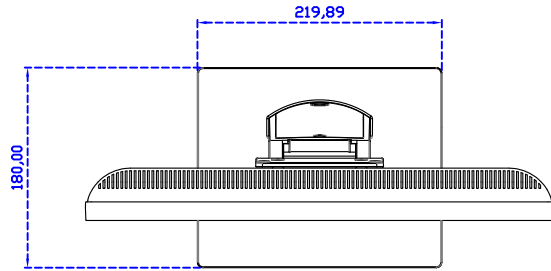

AIM-TMPCTU190-V07

3 Year Warranty
LCD Panel 1 Year

19" Touch Monitor.
 (VESA Mount)

AIM-TMxxxx190-G07 N

19" Desktop Touch Monitor.
(Foldable Stand)

AIM-TMxxx190-G07

19" Desktop Touch Monitor.
(Photo Stand)

AIM-TMxxx190-P07

19" Desktop Touch Monitor.
(PIS Stand)

AIM-TMxxxx190-V07