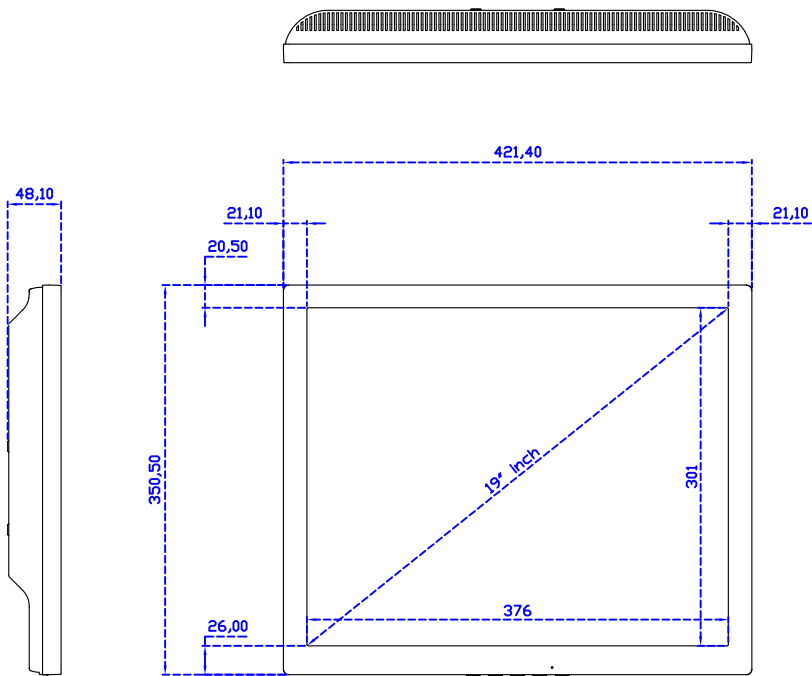

19" Touch Monitor.
(VESA Mount)

AIM-TMxxxx190-G07 N