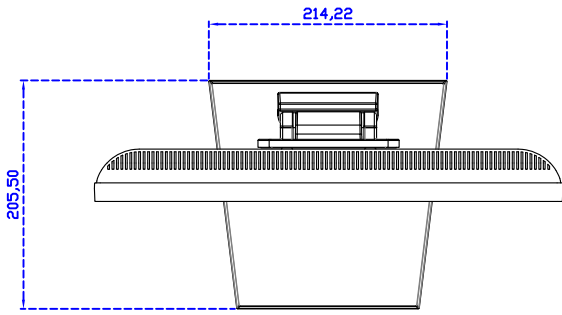

AIM-TMPCTU190-V07

3 Year Warranty
LCD Panel 1 Year

19" Touch Monitor.
 (VESA Mount)

AIM-TMxxxx190-G07 N

19" Desktop Touch Monitor.
(Foldable Stand)

AIM-TMxxx190-G07

19" Desktop Touch Monitor.
(Photo Stand)

AIM-TMxxx190-P07

19" Desktop Touch Monitor.
(PIS Stand)

AIM-TMxxxx190-V07