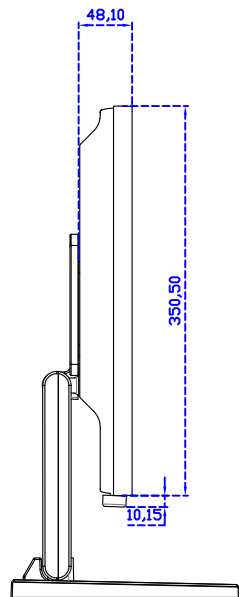

19" Projected capacitive Multi-Touch Monitor

Display Specifications :

Active Area	376 × 301 mm
Pixel Pitch	0.294 × 0.294 mm
Brightness	250 cd/m ²
Contrast Ratio	1000 : 1
Resolution	1280 x 1024 (SXGA)
Viewing Angle	L/R178° ; U/D170°
Response Time	5ms (Tr + Tf)
Display Colors	16.7M
Display Modes	640×480 ; 800×600 ; 1024×768 ; 1280×1024
Signal input	VGA ; Audio ; Display Port ; HDMI
Speaker	1W (8Ω) × 1
OSD Keyboard	⊙Power ⊙Auto adjust ⊕ ⊖ ⊙Menu
Power Source	DC 12V (DC Jack Φ2.1mm)
Power Consumption	≤16w
Storage 、 Operation	-20~60°C ; 0~50°C
VESA	75×75 mm
Casing Colors	Black (White)
Casing Size 、 Weight	421.4 × 350.5 × 48.1 mm ; 5.1 kg (W×H×D) (Without Stand)
Carton 、 gross weight	490 × 500 × 155 mm ; 7.6 kg (W×H×D)
Accessory	VGA cable / HDMI cable / Audio cable / AC90~260V Adapter / Power cable / USB or RS232 cable / Touch pen / Cleaning wipes / Driver Disk ※DP cable (Optional)

AIM-TMPCTU190-V07

3 Year Warranty
LCD Panel 1 Year

19" Touch Monitor.
 (VESA Mount)

AIM-TMxxxx190-G07 N

19" Desktop Touch Monitor.
(Foldable Stand)

AIM-TMxxx190-G07

19" Desktop Touch Monitor.
(Photo Stand)

AIM-TMxxx190-P07

19" Desktop Touch Monitor.
(PIS Stand)

AIM-TMxxxx190-V07