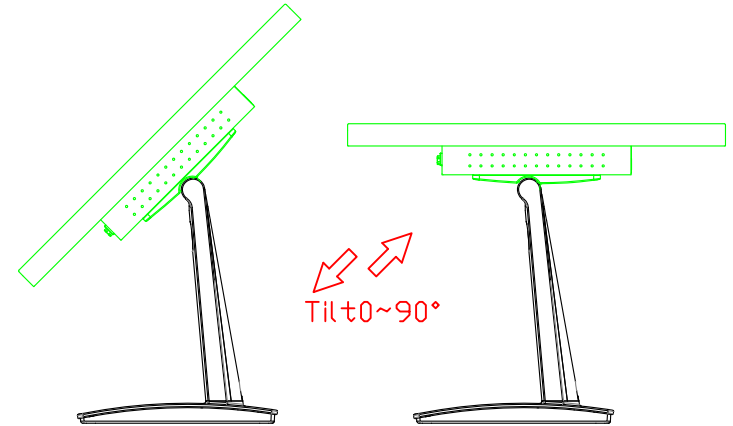

AIM-TMPCTU190-V07

3 Year Warranty
LCD Panel 1 Year

19" Touch Monitor.
 (VESA Mount)

AIM-TMxxxx190-G07 N

19" Desktop Touch Monitor.
(Foldable Stand)

AIM-TMxxx190-G07

19" Desktop Touch Monitor.
(Photo Stand)

AIM-TMxxx190-P07

19" Desktop Touch Monitor.
(PIS Stand)

AIM-TMxxxx190-V07