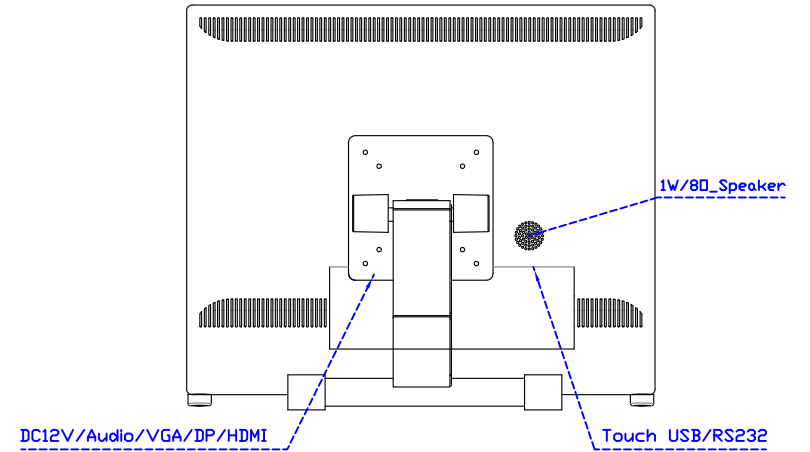

Software Feature :

Draw Test	Position and linearity verification
Controller	Support multiple controllers
Languages	English · Simple Chinese · Traditional Chinese · Japanese · French · German · Spanish · Korean · Arabic · Czech · Danish · Dutch · Greek · Hungarian · Italian · Norwegian · Russian · Polish · Portuguese · Slovenian · Swedish · Thai · Turkish
Mouse Emulator	Right / left button emulation. Auto Right / left Click (PDA function)
Touch Style	Drawing a Mode · button a Mode · Touch Off/ on Switch
Double Click	Configurable double click speed · Configurable double click area
Sound Modes	No sound · Touch down · Touch up
Display Support	display rotation · Support multiple monitors
Division Pattern	Support two halves and four parts with touch function, you can also create your own division patterns.
Settings:	
Edge compensation	Support edge compensation and you can also add your own numbers for it.
Support O.S	All Windows-32/64bit O.S Android ; Linux ; MAC

AIM-TMPCTU190-V07

3 Year Warranty
LCD Panel 1 Year

19" Touch Monitor.
 (VESA Mount)

AIM-TMxxxx190-G07 N

19" Desktop Touch Monitor.
(Foldable Stand)

AIM-TMxxx190-G07

19" Desktop Touch Monitor.
(Photo Stand)

AIM-TMxxx190-P07

19" Desktop Touch Monitor.
(PIS Stand)

AIM-TMxxxx190-V07