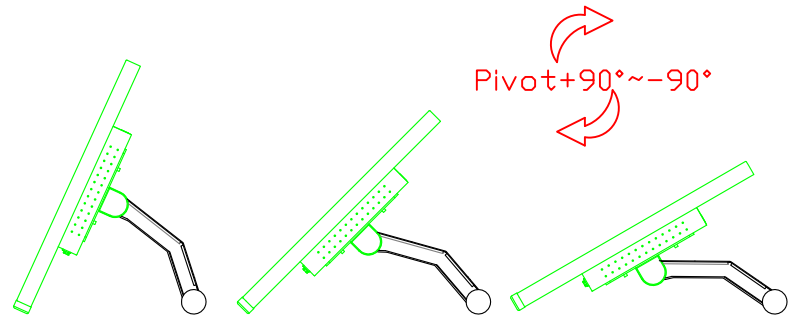

AIM-TMPCTU190-V07

**3 Year Warranty**  
LCD Panel 1 Year

19" Touch Monitor.  
 (VESA Mount)

AIM-TMxxxx190-G07 N

19" Desktop Touch Monitor.  
(Foldable Stand)

AIM-TMxxx190-G07

19" Desktop Touch Monitor.  
(Photo Stand)