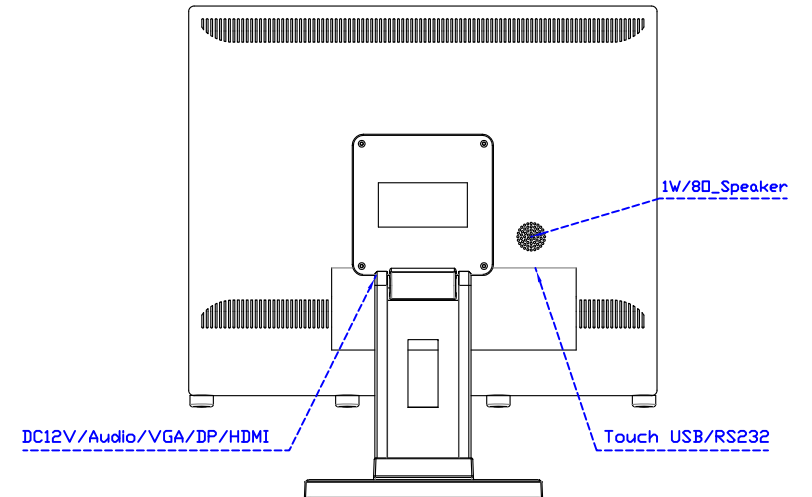

AIM-TMPCTU190-V07

**3 Year Warranty**  
LCD Panel 1 Year

19" Touch Monitor.  
 (VESA Mount)

AIM-TMxxxx190-G07 N

19" Desktop Touch Monitor.  
(Foldable Stand)

AIM-TMxxx190-G07

19" Desktop Touch Monitor.  
(Photo Stand)

AIM-TMxxx190-P07

19" Desktop Touch Monitor.  
(PIS Stand)

AIM-TMxxxx190-V07