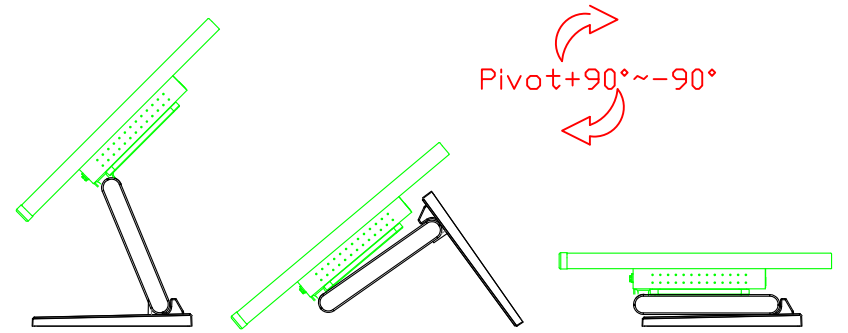

AIM-TMPCTU190-V07

**3 Year Warranty**  
LCD Panel 1 Year

19" Touch Monitor.  
 (VESA Mount)

AIM-TMxxxx190-G07 N

19" Desktop Touch Monitor.  
(Foldable Stand)

AIM-TMxxx190-G07

19" Desktop Touch Monitor.  
(Photo Stand)