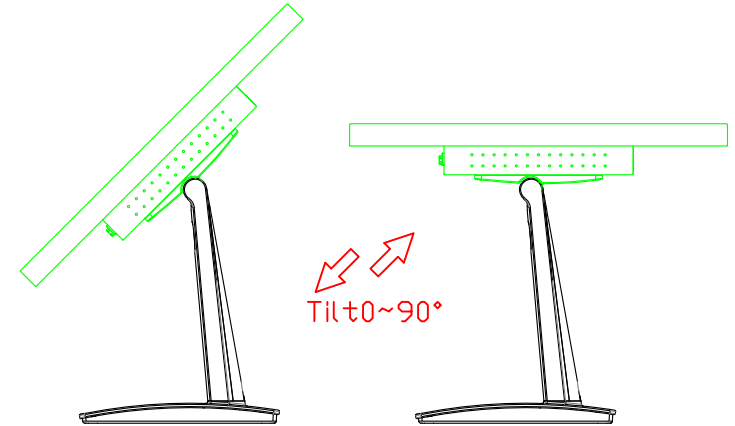

AIM-TMPCTU190-V07

**3 Year Warranty**  
LCD Panel 1 Year

19" Touch Monitor.  
 (VESA Mount)

AIM-TMxxxx190-G07 N

19" Desktop Touch Monitor.  
(Foldable Stand)

AIM-TMxxx190-G07

19" Desktop Touch Monitor.  
(Photo Stand)

AIM-TMxxx190-P07

19" Desktop Touch Monitor.  
(PIS Stand)

AIM-TMxxxx190-V07