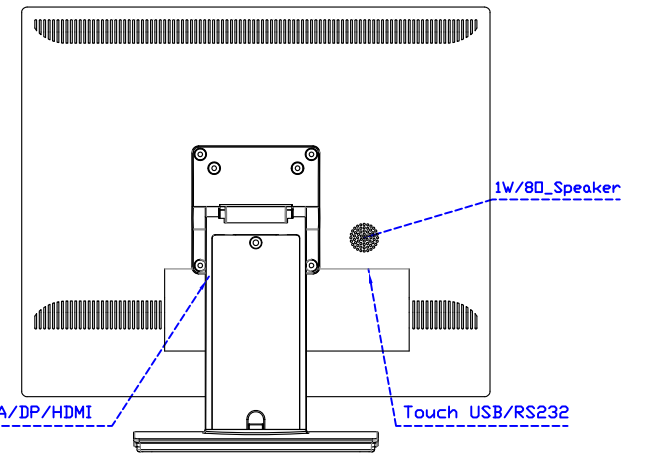

AIM-TMPCTU190-V07

**3 Year Warranty**  
LCD Panel 1 Year

19" Touch Monitor.  
 (VESA Mount)

AIM-TMxxxx190-G07 N

19" Desktop Touch Monitor.  
(Foldable Stand)

AIM-TMxxx190-G07

19" Desktop Touch Monitor.  
(Photo Stand)

AIM-TMxxx190-P07

19" Desktop Touch Monitor.  
(PIS Stand)

AIM-TMxxxx190-V07