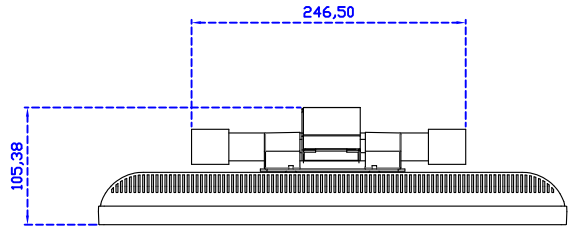

AIM-TMPCTU190-V07

**3 Year Warranty**  
LCD Panel 1 Year

19" Touch Monitor.  
 (VESA Mount)

AIM-TMxxxx190-G07 N

19" Desktop Touch Monitor.  
(Foldable Stand)

AIM-TMxxx190-G07

19" Desktop Touch Monitor.  
(Photo Stand)

AIM-TMxxx190-P07

19" Desktop Touch Monitor.  
(PIS Stand)

AIM-TMxxxx190-V07