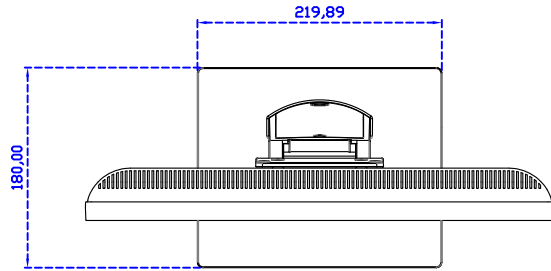

AIM-TMPCTU190-V07

**3 Year Warranty**  
LCD Panel 1 Year

19" Touch Monitor.  
 (VESA Mount)

AIM-TMxxxx190-G07 N

19" Desktop Touch Monitor.  
(Foldable Stand)

AIM-TMxxx190-G07

19" Desktop Touch Monitor.  
(Photo Stand)

AIM-TMxxx190-P07

19" Desktop Touch Monitor.  
(PIS Stand)

AIM-TMxxxx190-V07