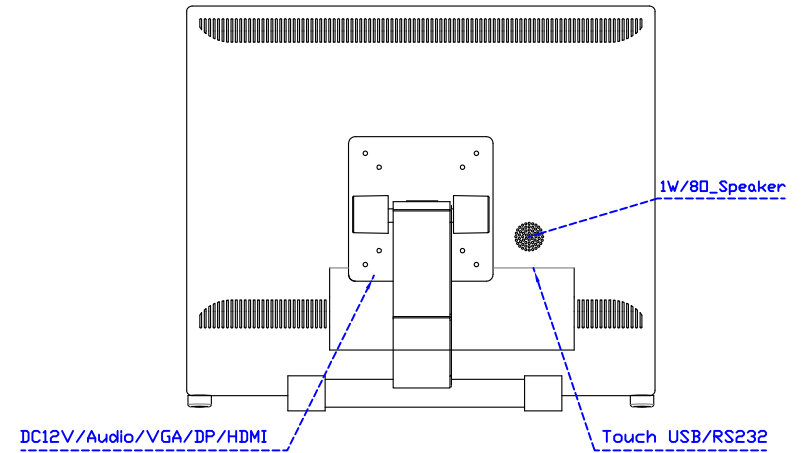

AIM-TMPCTU190-V07

**3 Year Warranty**  
LCD Panel 1 Year

19" Touch Monitor.  
 (VESA Mount)

AIM-TMxxxx190-G07 N

19" Desktop Touch Monitor.  
(Foldable Stand)

AIM-TMxxx190-G07

19" Desktop Touch Monitor.  
(Photo Stand)

AIM-TMxxx190-P07

19" Desktop Touch Monitor.  
(PIS Stand)

AIM-TMxxxx190-V07