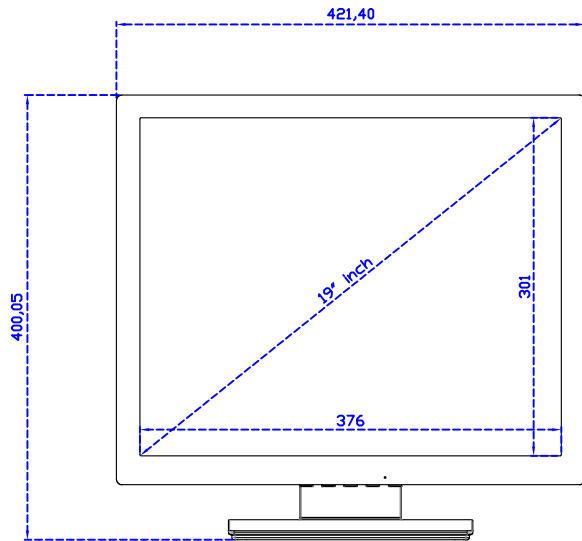

19" Projected capacitive Multi-Touch Monitor

Display Specifications :

Active Area	376 × 301 mm
Pixel Pitch	0.294 × 0.294 mm
Brightness	250 cd/m ²
Contrast Ratio	1000 : 1
Resolution	1280 x 1024 (SXGA)
Viewing Angle	L/R178° ; U/D170°
Response Time	5ms (Tr + Tf)
Display Colors	16.7M
Display Modes	640×480 ; 800×600 ; 1024×768 ; 1280×1024
Signal input	VGA ; Audio ; DVI
Speaker	1W (8Ω) × 1
OSD Keyboard	⊙Power ⊙Auto adjust ⊕ ⊖ ⊙Menu
Power Source	DC 12V (DC Jack Φ2.1mm)
Power Consumption	≤16w
Storage 、 Operation	-20~60°C ; 0~50°C
VESA	75×75 mm
Casing Colors	Black (White)
Casing Size 、 Weight	421.4 × 350.5 × 48.1 mm ; 5.1 kg (W×H×D) (Without Stand)
Carton 、 gross weight	490 × 500 × 155 mm ; 7.6 kg (W×H×D)
Accessory	VGA cable / Audio cable / AC90~260V Adapter / Power cable / USB or RS232 cable / Touch pen / Cleaning wipes / Driver Disk ※DVI cable (Optional)

AIM-TMPCTU190-V05

3 Year Warranty
LCD Panel 1 Year

19" Touch Monitor.
 (VESA Mount)

AIM-TMxxxx190-G05 N

19" Desktop Touch Monitor.
(Foldable Stand)

AIM-TMxxx190-G05

19" Desktop Touch Monitor.
(Photo Stand)

AIM-TMxxx190-P05

19" Desktop Touch Monitor.
(POS Stand)

AIM-TMxxx190-V05