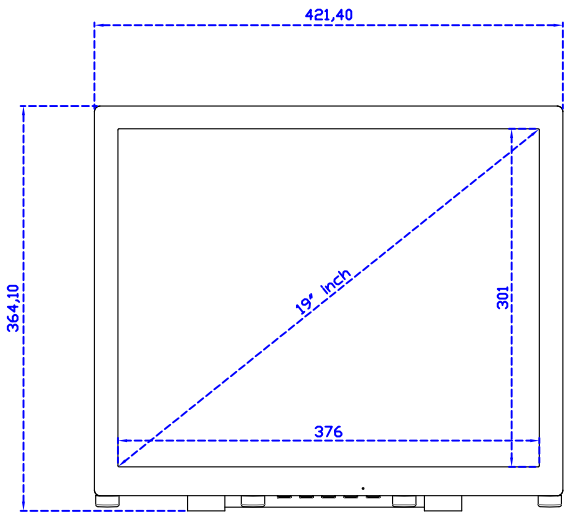

19" Projected capacitive Multi-Touch Monitor

Display Specifications :

Active Area	376 × 301 mm
Pixel Pitch	0.294 × 0.294 mm
Brightness	250 cd/m ²
Contrast Ratio	1000 : 1
Resolution	1280 x 1024 (SXGA)
Viewing Angle	L/R178° ; U/D170°
Response Time	5ms (Tr + Tf)
Display Colors	16.7M
Display Modes	640×480 ; 800×600 ; 1024×768 ; 1280×1024
Signal input	VGA ; Audio ; DVI
Speaker	1W (8Ω) × 1
OSD Keyboard	⊙Power ⊙Auto adjust ⊕ ⊖ ⊙Menu
Power Source	DC 12V (DC Jack Φ2.1mm)
Power Consumption	≤16w
Storage 、 Operation	-20~60°C ; 0~50°C
VESA	75×75 mm
Casing Colors	Black (White)
Casing Size 、 Weight	421.4 × 350.5 × 48.1 mm ; 5.1 kg (W×H×D) (Without Stand)
Carton 、 gross weight	490 × 500 × 155 mm ; 7.6 kg (W×H×D)
Accessory	VGA cable / Audio cable / AC90~260V Adapter / Power cable / USB or RS232 cable / Touch pen / Cleaning wipes / Driver Disk ※DVI cable (Optional)

AIM-TMPCTU190-V05

3 Year Warranty
LCD Panel 1 Year

19" Touch Monitor.
 (VESA Mount)

AIM-TMxxxx190-G05 N

19" Desktop Touch Monitor.
(Foldable Stand)

AIM-TMxxx190-G05

19" Desktop Touch Monitor.
(Photo Stand)

AIM-TMxxx190-P05

19" Desktop Touch Monitor.
(POS Stand)

AIM-TMxxx190-V05