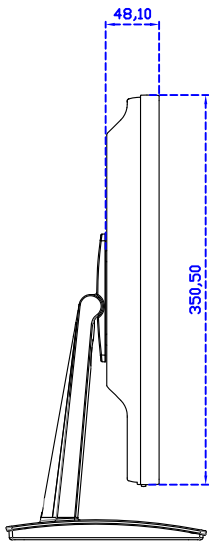

19" Projected capacitive Multi-Touch Monitor

Display Specifications :

Active Area	376 × 301 mm
Pixel Pitch	0.294 × 0.294 mm
Brightness	250 cd/m ²
Contrast Ratio	1000 : 1
Resolution	1280 x 1024 (SXGA)
Viewing Angle	L/R178° ; U/D170°
Response Time	5ms (Tr + Tf)
Display Colors	16.7M
Display Modes	640×480 ; 800×600 ; 1024×768 ; 1280×1024
Signal input	VGA ; Audio ; DVI
Speaker	1W (8Ω) × 1
OSD Keyboard	⊙Power ⊙Auto adjust ⊕ ⊖ ⊙Menu
Power Source	DC 12V (DC Jack Φ2.1mm)
Power Consumption	≤16w
Storage 、 Operation	-20~60°C ; 0~50°C
VESA	75×75 mm
Casing Colors	Black (White)
Casing Size 、 Weight	421.4 × 350.5 × 48.1 mm ; 5.1 kg (W×H×D) (Without Stand)
Carton 、 gross weight	490 × 500 × 155 mm ; 7.6 kg (W×H×D)
Accessory	VGA cable / Audio cable / AC90~260V Adapter / Power cable / USB or RS232 cable / Touch pen / Cleaning wipes / Driver Disk ※DVI cable (Optional)

AIM-TMPCTU190-V05

3 Year Warranty
LCD Panel 1 Year

19" Touch Monitor.
 (VESA Mount)

AIM-TMxxxx190-G05 N

19" Desktop Touch Monitor.
(Foldable Stand)

AIM-TMxxx190-G05

19" Desktop Touch Monitor.
(Photo Stand)

AIM-TMxxx190-P05

19" Desktop Touch Monitor.
(POS Stand)

AIM-TMxxx190-V05