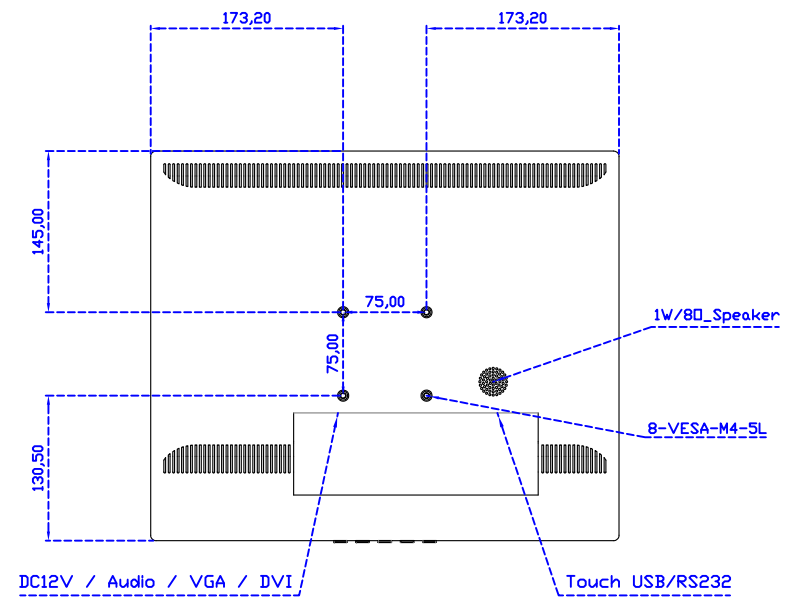

※AiM Touch has the right to update specs without further notice

AIM-TMPCTU190-G05

AIM-TMPCTU190-P05

19" Projected capacitive Multi-Touch Monitor

Touch Feature :

Input Method	Capacitive stylus, Finger
Linearity	≤2.5mm
Surface	≥7H
Life Time	Unlimited
Application	Writing and Signature Capture Capability

Software Feature :

Draw Test	Position and linearity verification
Controller	Support multiple controllers
Languages	English · Simple Chinese · Traditional Chinese · Japanese · French · German · Spanish · Korean · Arabic · Czech · Danish · Dutch · Greek · Hungarian · Italian · Norwegian · Russian · Polish · Portuguese · Slovenian · Swedish · Thai · Turkish
Mouse Emulator	Right / left button emulation. Auto Right / left Click (PDA function)
Touch Style	Drawing a Mode · button a Mode · Touch Off/ on Switch
Double Click	Configurable double click speed · Configurable double click area
Sound Modes	No sound · Touch down · Touch up
Display Support	display rotation · Support multiple monitors
Division Pattern	Support two halves and four parts with touch function, you can also create your own division patterns.
Settings:	
Edge compensation	Support edge compensation and you can also add your own numbers for it.
Support O.S	All Windows-32/64bit O.S Android ; Linux ; MAC

AIM-TMPCTU190-V05

3 Year Warranty
LCD Panel 1 Year

19" Touch Monitor.
 (VESA Mount)

AIM-TMxxxx190-G05 N

19" Desktop Touch Monitor.
(Foldable Stand)

AIM-TMxxx190-G05

19" Desktop Touch Monitor.
(Photo Stand)

AIM-TMxxx190-P05

19" Desktop Touch Monitor.
(POS Stand)

AIM-TMxxx190-V05