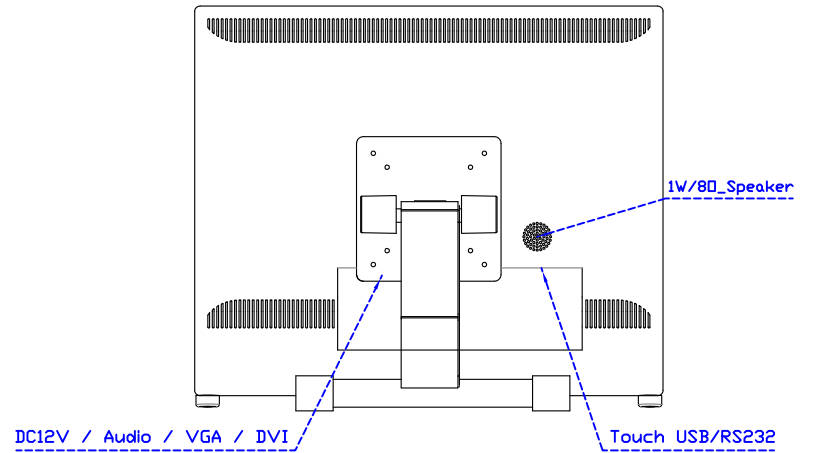

Software Feature :

Draw Test	Position and linearity verification
Controller	Support multiple controllers
Languages	English · Simple Chinese · Traditional Chinese · Japanese · French · German · Spanish · Korean · Arabic · Czech · Danish · Dutch · Greek · Hungarian · Italian · Norwegian · Russian · Polish · Portuguese · Slovenian · Swedish · Thai · Turkish
Mouse Emulator	Right / left button emulation. Auto Right / left Click (PDA function)
Touch Style	Drawing a Mode · button a Mode · Touch Off/ on Switch
Double Click	Configurable double click speed · Configurable double click area
Sound Modes	No sound · Touch down · Touch up
Display Support	display rotation · Support multiple monitors
Division Pattern	Support two halves and four parts with touch function, you can also create your own division patterns.
Settings:	
Edge compensation	Support edge compensation and you can also add your own numbers for it.
Support O.S	All Windows-32/64bit O.S Android ; Linux ; MAC

AIM-TMPCTU190-V05

3 Year Warranty
LCD Panel 1 Year

19" Touch Monitor.
 (VESA Mount)

AIM-TMxxxx190-G05 N

19" Desktop Touch Monitor.
(Foldable Stand)

AIM-TMxxx190-G05

19" Desktop Touch Monitor.
(Photo Stand)

AIM-TMxxx190-P05

19" Desktop Touch Monitor.
(POS Stand)

AIM-TMxxx190-V05