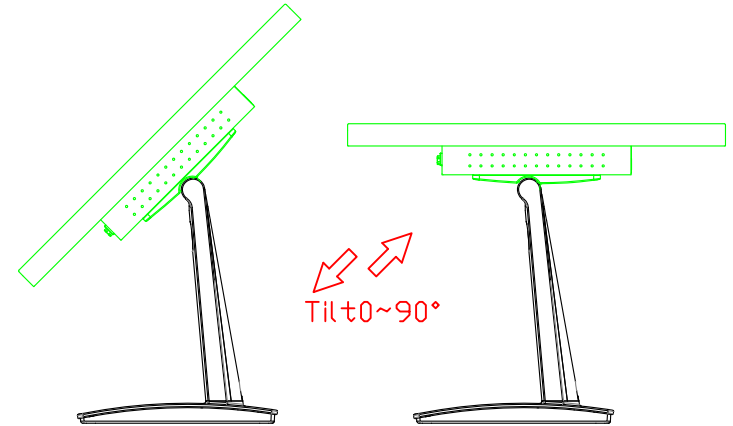

AIM-TMPCTU190-V05

3 Year Warranty
LCD Panel 1 Year

19" Touch Monitor.
 (VESA Mount)

AIM-TMxxxx190-G05 N

19" Desktop Touch Monitor.
(Foldable Stand)

AIM-TMxxx190-G05

19" Desktop Touch Monitor.
(Photo Stand)

AIM-TMxxx190-P05

19" Desktop Touch Monitor.
(POS Stand)

AIM-TMxxx190-V05