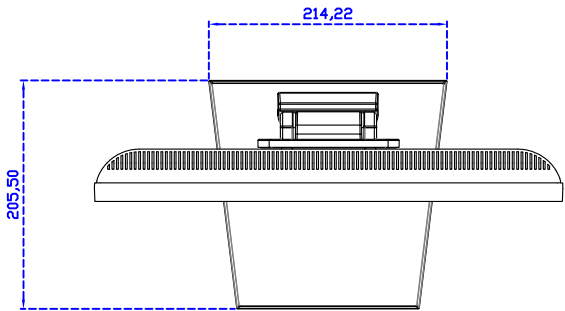

Software Feature :

Draw Test	Position and linearity verification
Controller	Support multiple controllers
Languages	English · Simple Chinese · Traditional Chinese · Japanese · French · German · Spanish · Korean · Arabic · Czech · Danish · Dutch · Greek · Hungarian · Italian · Norwegian · Russian · Polish · Portuguese · Slovenian · Swedish · Thai · Turkish
Mouse Emulator	Right / left button emulation. Auto Right / left Click (PDA function)
Touch Style	Drawing a Mode · button a Mode · Touch Off/ on Switch
Double Click	Configurable double click speed · Configurable double click area
Sound Modes	No sound · Touch down · Touch up
Display Support	display rotation · Support multiple monitors
Division Pattern	Support two halves and four parts with touch function, you can also create your own division patterns.
Settings:	
Edge compensation	Support edge compensation and you can also add your own numbers for it.
Support O.S	All Windows-32/64bit O.S Android ; Linux ; MAC

AIM-TMPCTU190-V05

3 Year Warranty
LCD Panel 1 Year

19" Touch Monitor.
 (VESA Mount)

AIM-TMxxxx190-G05 N

19" Desktop Touch Monitor.
(Foldable Stand)

AIM-TMxxx190-G05

19" Desktop Touch Monitor.
(Photo Stand)

AIM-TMxxx190-P05

19" Desktop Touch Monitor.
(POS Stand)

AIM-TMxxx190-V05