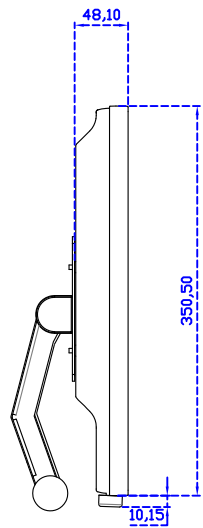

19" Projected capacitive Multi-Touch Monitor

Display Specifications :

Active Area	376 × 301 mm
Pixel Pitch	0.294 × 0.294 mm
Brightness	250 cd/m ²
Contrast Ratio	1000 : 1
Resolution	1280 x 1024 (SXGA)
Viewing Angle	L/R178° ; U/D170°
Response Time	5ms (Tr + Tf)
Display Colors	16.7M
Display Modes	640×480 ; 800×600 ; 1024×768 ; 1280×1024
Signal input	VGA ; Audio ; DVI
Speaker	1W (8Ω) × 1
OSD Keyboard	⊙Power ⊙Auto adjust ⊕ ⊖ ⊙Menu
Power Source	DC 12V (DC Jack Φ2.1mm)
Power Consumption	≤16w
Storage 、 Operation	-20~60°C ; 0~50°C
VESA	75×75 mm
Casing Colors	Black (White)
Casing Size 、 Weight	421.4 × 350.5 × 48.1 mm ; 5.1 kg (W×H×D) (Without Stand)
Carton 、 gross weight	490 × 500 × 155 mm ; 7.6 kg (W×H×D)
Accessory	VGA cable / Audio cable / AC90~260V Adapter / Power cable / USB or RS232 cable / Touch pen / Cleaning wipes / Driver Disk ※DVI cable (Optional)

AIM-TMPCTU190-V05

3 Year Warranty
LCD Panel 1 Year

19" Touch Monitor.
 (VESA Mount)

AIM-TMxxxx190-G05 N

19" Desktop Touch Monitor.
(Foldable Stand)

AIM-TMxxx190-G05

19" Desktop Touch Monitor.
(Photo Stand)

AIM-TMxxx190-P05

19" Desktop Touch Monitor.
(POS Stand)

AIM-TMxxx190-V05