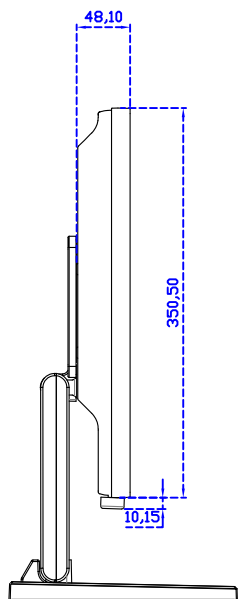

19" Projected capacitive Multi-Touch Monitor

Display Specifications :

Active Area	376 × 301 mm
Pixel Pitch	0.294 × 0.294 mm
Brightness	250 cd/m ²
Contrast Ratio	1000 : 1
Resolution	1280 x 1024 (SXGA)
Viewing Angle	L/R178° ; U/D170°
Response Time	5ms (Tr + Tf)
Display Colors	16.7M
Display Modes	640×480 ; 800×600 ; 1024×768 ; 1280×1024
Signal input	VGA ; Audio ; DVI
Speaker	1W (8Ω) × 1
OSD Keyboard	⊙Power ⊙Auto adjust ⊕ ⊖ ⊙Menu
Power Source	DC 12V (DC Jack Φ2.1mm)
Power Consumption	≤16w
Storage 、 Operation	-20~60°C ; 0~50°C
VESA	75×75 mm
Casing Colors	Black (White)
Casing Size 、 Weight	421.4 × 350.5 × 48.1 mm ; 5.1 kg (W×H×D) (Without Stand)
Carton 、 gross weight	490 × 500 × 155 mm ; 7.6 kg (W×H×D)
Accessory	VGA cable / Audio cable / AC90~260V Adapter / Power cable / USB or RS232 cable / Touch pen / Cleaning wipes / Driver Disk ※DVI cable (Optional)

AIM-TMPCTU190-V05

3 Year Warranty
LCD Panel 1 Year

19" Touch Monitor.
 (VESA Mount)

AIM-TMxxxx190-G05 N

19" Desktop Touch Monitor.
(Foldable Stand)

AIM-TMxxx190-G05

19" Desktop Touch Monitor.
(Photo Stand)

AIM-TMxxx190-P05

19" Desktop Touch Monitor.
(POS Stand)

AIM-TMxxx190-V05