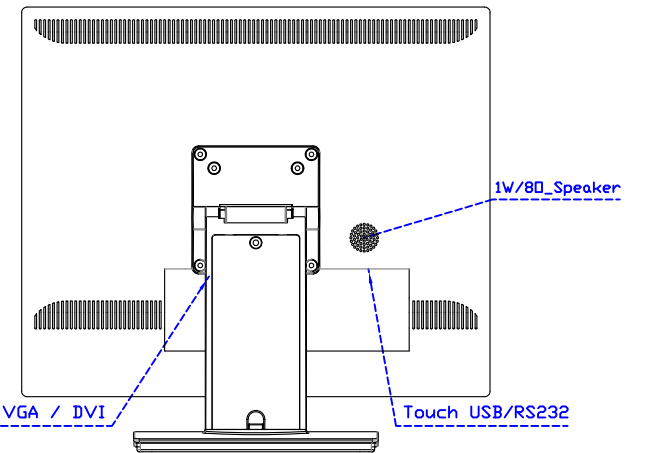

Software Feature :

Draw Test	Position and linearity verification
Controller	Support multiple controllers
Languages	English · Simple Chinese · Traditional Chinese · Japanese · French · German · Spanish · Korean · Arabic · Czech · Danish · Dutch · Greek · Hungarian · Italian · Norwegian · Russian · Polish · Portuguese · Slovenian · Swedish · Thai · Turkish
Mouse Emulator	Right / left button emulation. Auto Right / left Click (PDA function)
Touch Style	Drawing a Mode · button a Mode · Touch Off/ on Switch
Double Click	Configurable double click speed · Configurable double click area
Sound Modes	No sound · Touch down · Touch up
Display Support	display rotation · Support multiple monitors
Division Pattern	Support two halves and four parts with touch function, you can also create your own division patterns.
Settings:	
Edge compensation	Support edge compensation and you can also add your own numbers for it.
Support O.S	All Windows-32/64bit O.S Android ; Linux ; MAC

AIM-TMPCTU190-V05

3 Year Warranty
LCD Panel 1 Year

19" Touch Monitor.
 (VESA Mount)

AIM-TMxxxx190-G05 N

19" Desktop Touch Monitor.
(Foldable Stand)

AIM-TMxxx190-G05

19" Desktop Touch Monitor.
(Photo Stand)

AIM-TMxxx190-P05

19" Desktop Touch Monitor.
(POS Stand)

AIM-TMxxx190-V05