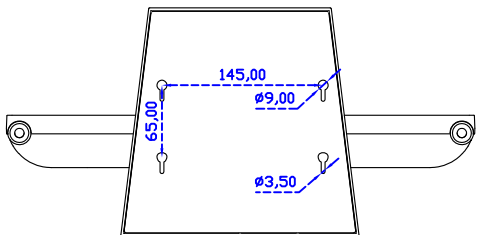

AIM-TMPCTU190-V05

3 Year Warranty
LCD Panel 1 Year

19" Touch Monitor.
 (VESA Mount)

AIM-TMxxxx190-G05 N

19" Desktop Touch Monitor.
(Foldable Stand)

AIM-TMxxx190-G05

19" Desktop Touch Monitor.
(Photo Stand)

AIM-TMxxx190-P05

19" Desktop Touch Monitor.
(POS Stand)

AIM-TMxxx190-V05