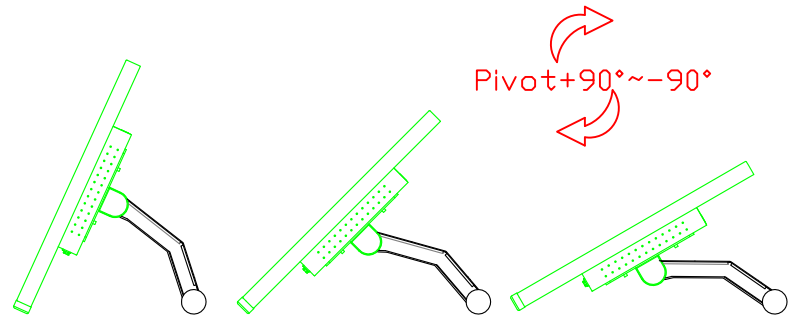

Software Feature :

Draw Test	Position and linearity verification
Controller	Support multiple controllers
Languages	English · Simple Chinese · Traditional Chinese · Japanese · French · German · Spanish · Korean · Arabic · Czech · Danish · Dutch · Greek · Hungarian · Italian · Norwegian · Russian · Polish · Portuguese · Slovenian · Swedish · Thai · Turkish
Mouse Emulator	Right / left button emulation. Auto Right / left Click (PDA function)
Touch Style	Drawing a Mode · button a Mode · Touch Off/ on Switch
Double Click	Configurable double click speed · Configurable double click area
Sound Modes	No sound · Touch down · Touch up
Display Support	display rotation · Support multiple monitors
Division Pattern	Support two halves and four parts with touch function, you can also create your own division patterns.
Settings:	
Edge compensation	Support edge compensation and you can also add your own numbers for it.
Support O.S	All Windows-32/64bit O.S Android ; Linux ; MAC

AIM-TMPCTU190-V05

3 Year Warranty
LCD Panel 1 Year

19" Touch Monitor.
 (VESA Mount)

AIM-TMxxxx190-G05 N

19" Desktop Touch Monitor.
(Foldable Stand)

AIM-TMxxx190-G05

19" Desktop Touch Monitor.
(Photo Stand)

AIM-TMxxx190-P05