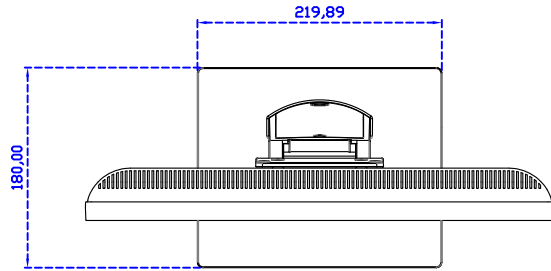

AIM-TMPCTU190-V05

3 Year Warranty
LCD Panel 1 Year

19" Touch Monitor.
 (VESA Mount)

AIM-TMxxxx190-G05 N

19" Desktop Touch Monitor.
(Foldable Stand)

AIM-TMxxx190-G05

19" Desktop Touch Monitor.
(Photo Stand)

AIM-TMxxx190-P05

19" Desktop Touch Monitor.
(POS Stand)

AIM-TMxxx190-V05