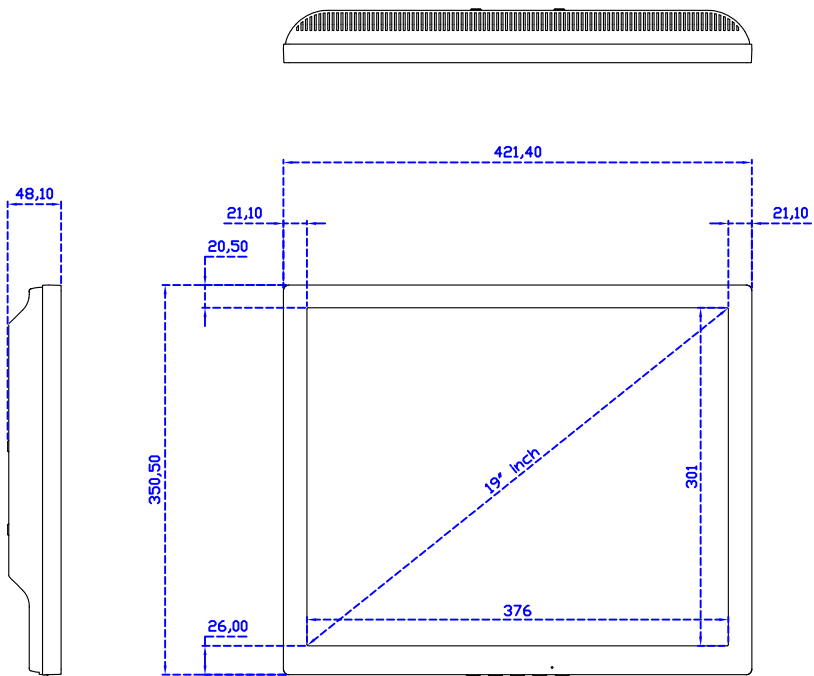

19" Touch Monitor.
(VESA Mount)

AIM-TMxxxx190-G05 N