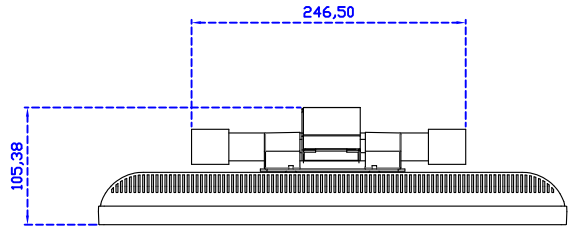

AIM-TMPCTU190-V05

3 Year Warranty
LCD Panel 1 Year

19" Touch Monitor.
 (VESA Mount)

AIM-TMxxxx190-G05 N

19" Desktop Touch Monitor.
(Foldable Stand)

AIM-TMxxx190-G05

19" Desktop Touch Monitor.
(Photo Stand)

AIM-TMxxx190-P05

19" Desktop Touch Monitor.
(POS Stand)

AIM-TMxxx190-V05