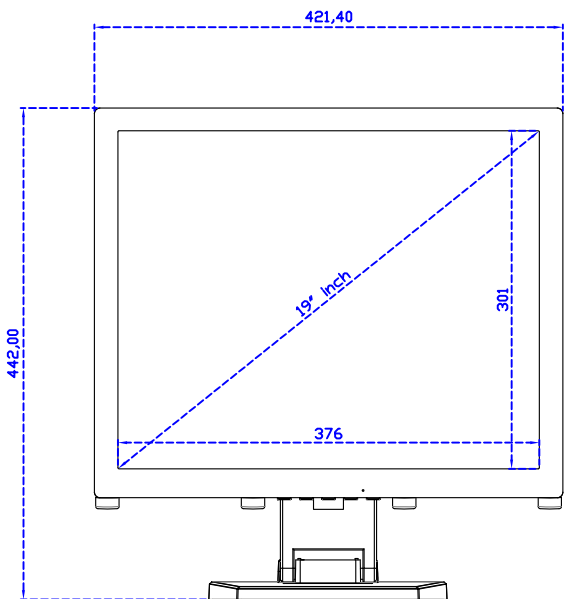

19" Projected capacitive Multi-Touch Monitor

Display Specifications :

Active Area	376 × 301 mm
Pixel Pitch	0.294 × 0.294 mm
Brightness	250 cd/m ²
Contrast Ratio	1000 : 1
Resolution	1280 x 1024 (SXGA)
Viewing Angle	L/R178° ; U/D170°
Response Time	5ms (Tr + Tf)
Display Colors	16.7M
Display Modes	640×480 ; 800×600 ; 1024×768 ; 1280×1024
Signal input	VGA ; Audio ; DVI
Speaker	1W (8Ω) × 1
OSD Keyboard	⊙Power ⊙Auto adjust ⊕ ⊖ ⊙Menu
Power Source	DC 12V (DC Jack Φ2.1mm)
Power Consumption	≤16w
Storage 、 Operation	-20~60°C ; 0~50°C
VESA	75×75 mm
Casing Colors	Black (White)
Casing Size 、 Weight	421.4 × 350.5 × 48.1 mm ; 5.1 kg (W×H×D) (Without Stand)
Carton 、 gross weight	490 × 500 × 155 mm ; 7.6 kg (W×H×D)
Accessory	VGA cable / Audio cable / AC90~260V Adapter / Power cable / USB or RS232 cable / Touch pen / Cleaning wipes / Driver Disk ※DVI cable (Optional)

AIM-TMPCTU190-V05

3 Year Warranty
LCD Panel 1 Year

19" Touch Monitor.
 (VESA Mount)

AIM-TMxxxx190-G05 N

19" Desktop Touch Monitor.
(Foldable Stand)

AIM-TMxxx190-G05

19" Desktop Touch Monitor.
(Photo Stand)

AIM-TMxxx190-P05

19" Desktop Touch Monitor.
(POS Stand)

AIM-TMxxx190-V05