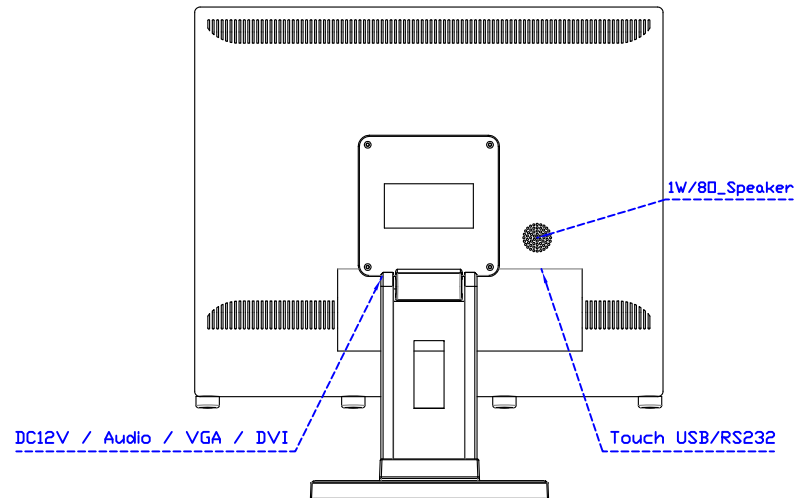

Software Feature :

Draw Test	Position and linearity verification
Controller	Support multiple controllers
Languages	English · Simple Chinese · Traditional Chinese · Japanese · French · German · Spanish · Korean · Arabic · Czech · Danish · Dutch · Greek · Hungarian · Italian · Norwegian · Russian · Polish · Portuguese · Slovenian · Swedish · Thai · Turkish
Mouse Emulator	Right / left button emulation. Auto Right / left Click (PDA function)
Touch Style	Drawing a Mode · button a Mode · Touch Off/ on Switch
Double Click	Configurable double click speed · Configurable double click area
Sound Modes	No sound · Touch down · Touch up
Display Support	display rotation · Support multiple monitors
Division Pattern	Support two halves and four parts with touch function, you can also create your own division patterns.
Settings:	
Edge compensation	Support edge compensation and you can also add your own numbers for it.
Support O.S	All Windows-32/64bit O.S Android ; Linux ; MAC

AIM-TMPCTU190-V05

3 Year Warranty
LCD Panel 1 Year

19" Touch Monitor.
 (VESA Mount)

AIM-TMxxxx190-G05 N

19" Desktop Touch Monitor.
(Foldable Stand)

AIM-TMxxx190-G05

19" Desktop Touch Monitor.
(Photo Stand)

AIM-TMxxx190-P05

19" Desktop Touch Monitor.
(POS Stand)

AIM-TMxxx190-V05