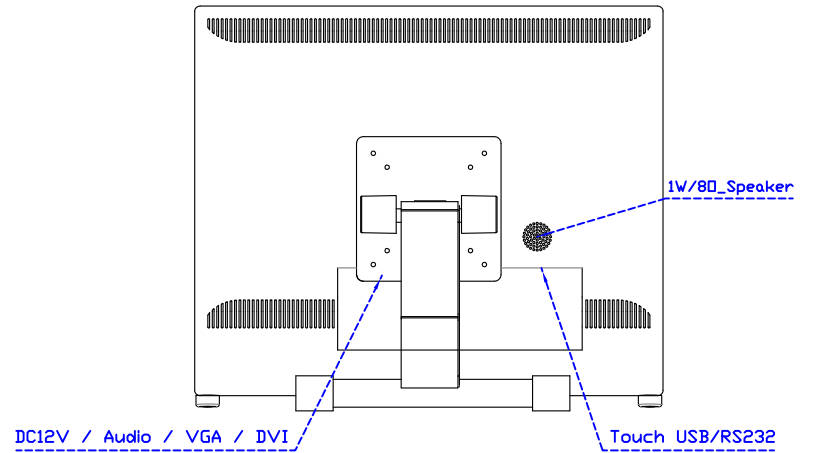

AIM-TMPCTU190-V05

3 Year Warranty
LCD Panel 1 Year

19" Touch Monitor.
 (VESA Mount)

AIM-TMxxx190-G05 N

19" Desktop Touch Monitor.
(Foldable Stand)

AIM-TMxxx190-G05

19" Desktop Touch Monitor.
(Photo Stand)

AIM-TMxxx190-P05

19" Desktop Touch Monitor.
(POS Stand)

AIM-TMxxx190-V05