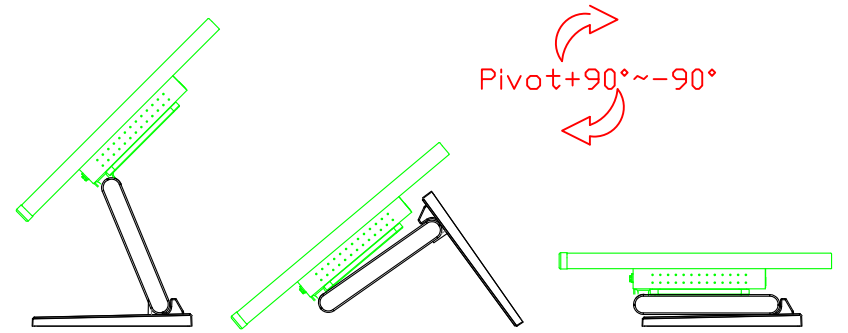

AIM-TMPCTU190-V05

3 Year Warranty
LCD Panel 1 Year

19" Touch Monitor.
 (VESA Mount)

AIM-TMxxx190-G05 N

19" Desktop Touch Monitor.
(Foldable Stand)

AIM-TMxxx190-G05

19" Desktop Touch Monitor.
(Photo Stand)

AIM-TMxxx190-P05