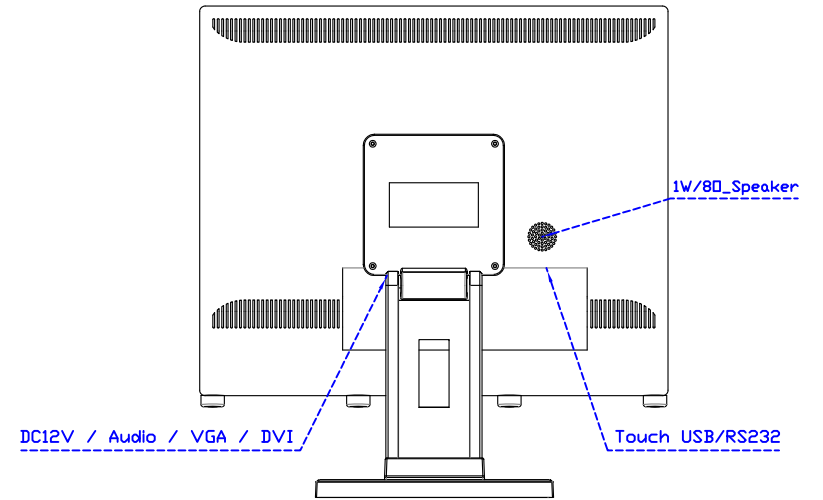

AIM-TMPCTU190-V05

3 Year Warranty
LCD Panel 1 Year

19" Touch Monitor.
 (VESA Mount)

AIM-TMxxx190-G05 N

19" Desktop Touch Monitor.
(Foldable Stand)

AIM-TMxxx190-G05

19" Desktop Touch Monitor.
(Photo Stand)

AIM-TMxxx190-P05

19" Desktop Touch Monitor.
(POS Stand)

AIM-TMxxx190-V05