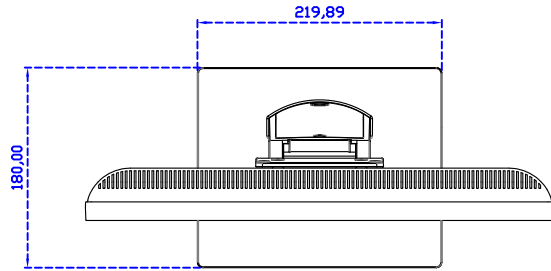

AIM-TMPCTU190-V05

3 Year Warranty
LCD Panel 1 Year

19" Touch Monitor.
 (VESA Mount)

AIM-TMxxx190-G05 N

19" Desktop Touch Monitor.
(Foldable Stand)

AIM-TMxxx190-G05

19" Desktop Touch Monitor.
(Photo Stand)

AIM-TMxxx190-P05

19" Desktop Touch Monitor.
(POS Stand)

AIM-TMxxx190-V05