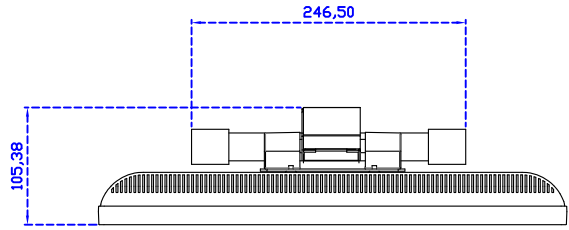

AIM-TMPCTU190-V05

3 Year Warranty
LCD Panel 1 Year

19" Touch Monitor.
 (VESA Mount)

AIM-TMxxx190-G05 N

19" Desktop Touch Monitor.
(Foldable Stand)

AIM-TMxxx190-G05

19" Desktop Touch Monitor.
(Photo Stand)

AIM-TMxxx190-P05

19" Desktop Touch Monitor.
(POS Stand)

AIM-TMxxx190-V05