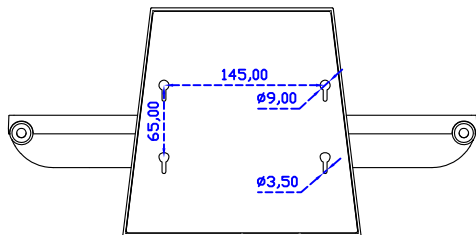

AIM-TMPCTU190-V05

3 Year Warranty
LCD Panel 1 Year

19" Touch Monitor.
 (VESA Mount)

AIM-TMxxx190-G05 N

19" Desktop Touch Monitor.
(Foldable Stand)

AIM-TMxxx190-G05

19" Desktop Touch Monitor.
(Photo Stand)

AIM-TMxxx190-P05

19" Desktop Touch Monitor.
(POS Stand)

AIM-TMxxx190-V05