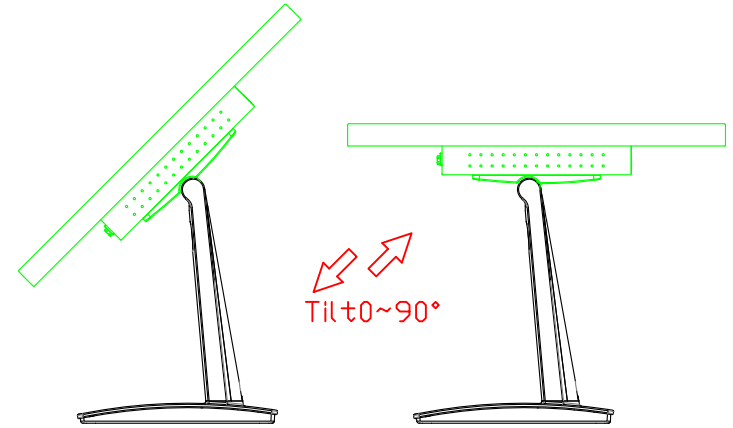

AIM-TMPCTU190-V05

3 Year Warranty
LCD Panel 1 Year

19" Touch Monitor.
 (VESA Mount)

AIM-TMxxx190-G05 N

19" Desktop Touch Monitor.
(Foldable Stand)

AIM-TMxxx190-G05

19" Desktop Touch Monitor.
(Photo Stand)

AIM-TMxxx190-P05

19" Desktop Touch Monitor.
(POS Stand)

AIM-TMxxx190-V05