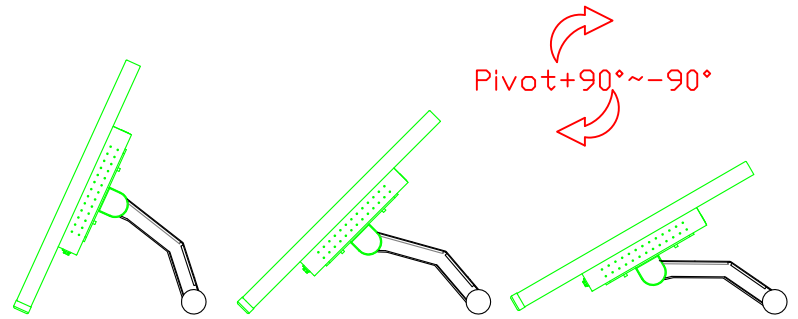

AIM-TMPCTU190-V05

3 Year Warranty
LCD Panel 1 Year

19" Touch Monitor.
 (VESA Mount)

AIM-TMxxx190-G05 N

19" Desktop Touch Monitor.
(Foldable Stand)

AIM-TMxxx190-G05

19" Desktop Touch Monitor.
(Photo Stand)

AIM-TMxxx190-P05