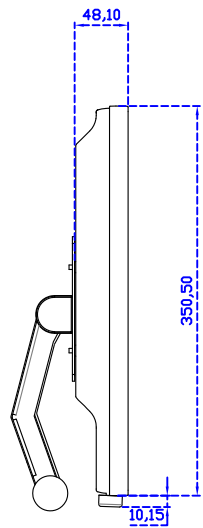

AIM-TMPCTU190-V05

3 Year Warranty
LCD Panel 1 Year

19" Touch Monitor.
 (VESA Mount)

AIM-TMxxx190-G05 N

19" Desktop Touch Monitor.
(Foldable Stand)

AIM-TMxxx190-G05

19" Desktop Touch Monitor.
(Photo Stand)

AIM-TMxxx190-P05

19" Desktop Touch Monitor.
(POS Stand)

AIM-TMxxx190-V05