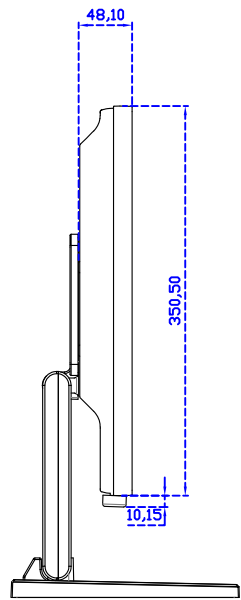

AIM-TMPCTU190-V05

3 Year Warranty
LCD Panel 1 Year

19" Touch Monitor.
 (VESA Mount)

AIM-TMxxx190-G05 N

19" Desktop Touch Monitor.
(Foldable Stand)

AIM-TMxxx190-G05

19" Desktop Touch Monitor.
(Photo Stand)

AIM-TMxxx190-P05

19" Desktop Touch Monitor.
(POS Stand)

AIM-TMxxx190-V05