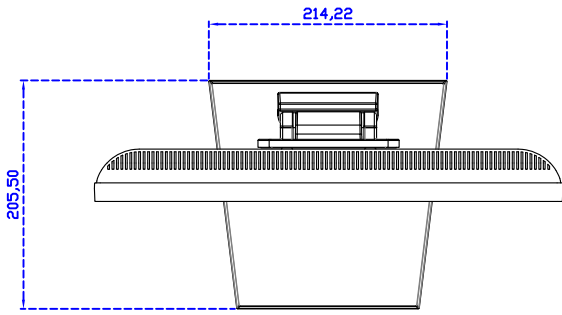

AIM-TMPCTU190-V05

3 Year Warranty
LCD Panel 1 Year

19" Touch Monitor.
 (VESA Mount)

AIM-TMxxx190-G05 N

19" Desktop Touch Monitor.
(Foldable Stand)

AIM-TMxxx190-G05

19" Desktop Touch Monitor.
(Photo Stand)

AIM-TMxxx190-P05

19" Desktop Touch Monitor.
(POS Stand)

AIM-TMxxx190-V05