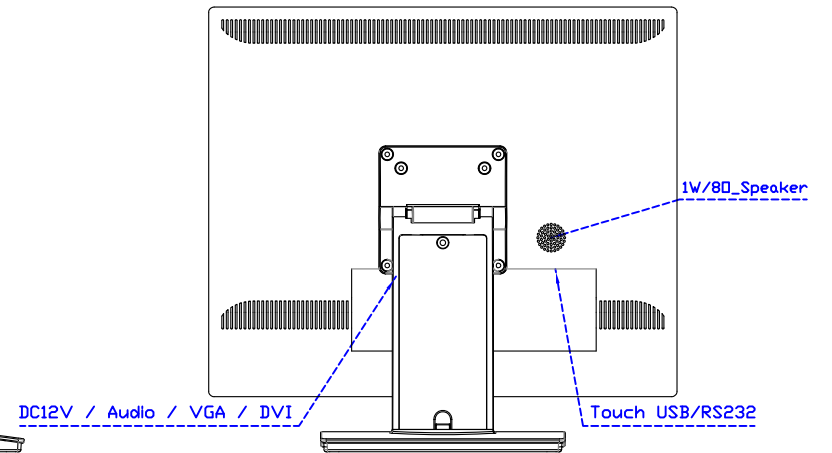

AIM-TMPCTU190-V05

3 Year Warranty
LCD Panel 1 Year

19" Touch Monitor.
 (VESA Mount)

AIM-TMxxx190-G05 N

19" Desktop Touch Monitor.
(Foldable Stand)

AIM-TMxxx190-G05

19" Desktop Touch Monitor.
(Photo Stand)

AIM-TMxxx190-P05

19" Desktop Touch Monitor.
(POS Stand)

AIM-TMxxx190-V05