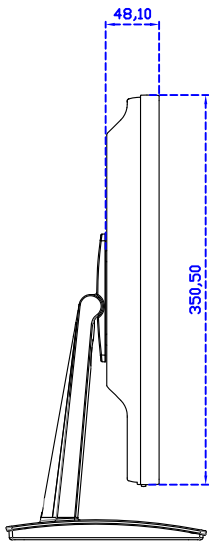

AIM-TMPCTU190-V05

3 Year Warranty
LCD Panel 1 Year

19" Touch Monitor.
 (VESA Mount)

AIM-TMxxx190-G05 N

19" Desktop Touch Monitor.
(Foldable Stand)

AIM-TMxxx190-G05

19" Desktop Touch Monitor.
(Photo Stand)

AIM-TMxxx190-P05

19" Desktop Touch Monitor.
(POS Stand)

AIM-TMxxx190-V05