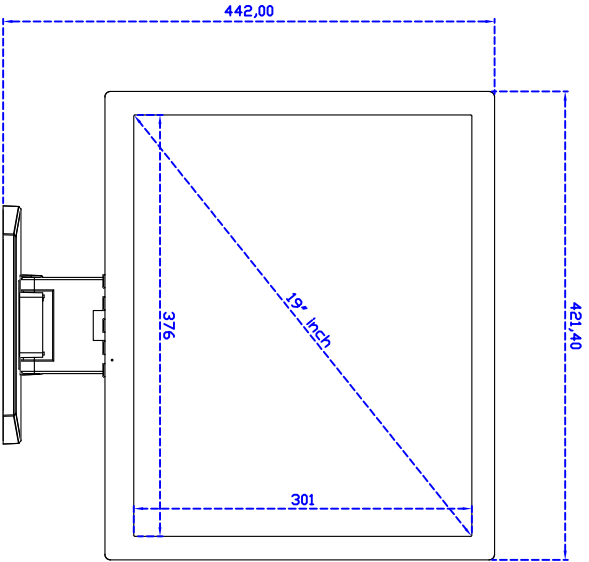

19" Desktop Touch Monitor.

AIM-TMxxxx190-G01