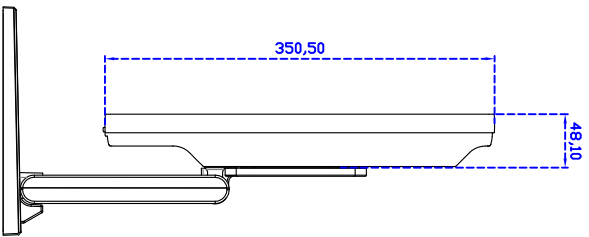

19" Desktop Touch Monitor.

AIM-TMxxxx190-G01