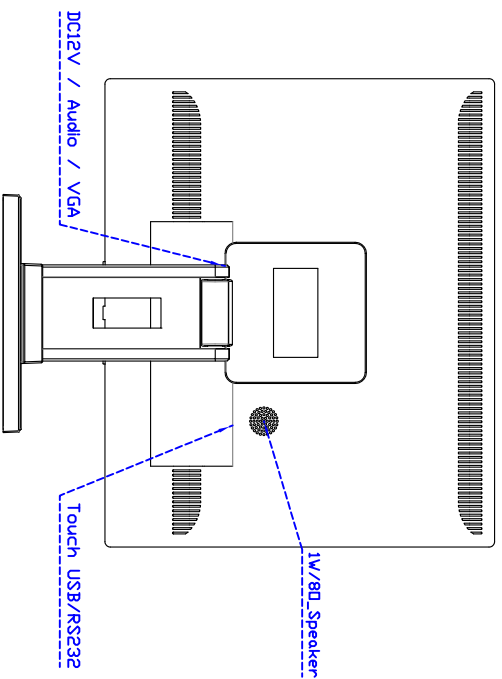

Draw Test Controller	Position and linearity verification Support multiple controllers
Languages	English · Simple Chinese · Traditional Chinese · Japanese · French · German · Spanish · Korean · Arabic · Czech · Danish · Dutch · Greek · Hungarian · Italian · Norwegian · Russian · Polish · Portuguese · Slovenian · Swedish · Thai · Turkish
Mouse Emulator	Right / left button emulation. Auto Right / left Click (PDA function)
Touch Style	Drawing a Mode · button a Mode · Touch Off/ on Switch
Double Click	Configurable double click speed · Configurable double click area
Sound Modes	No sound · Touch down · Touch up
Display Support	display rotation · Support multiple monitors
Division Pattern Settings:	Support two halves and four parts with touch function, you can also create your own division patterns.
Edge compensation	Support edge compensation and you can also add your own numbers for it.
Support O.S	All Windows-32 bit O.S Windows7-8-10 ; XP-64 bit O.S Android ; A II Linux ; MAC

Order information :

AIM-TMPCTU190-G01 :	【VGA/AUDIO/USB-TOUCH】
AIM-TMPCTU190-G05 :	【VGA/AUDIO/DVI/USB-TOUCH】
Accessory	VGA Cable/AC90~260V Adapter/Power Cable/Audio Cable/USB or RS232 Cable/Cleaning wipes/Driver Disk ※DVI Cable

AIM-TMPCTU190-G02 :	【VGA/AUDIO/RS232-TOUCH】
AIM-TMPCTU190-G06 :	【VGA/AUDIO/DVI/RS232-TOUCH】

3 Year Warranty
LCD Panel 1 Year

19" Desktop Touch Monitor.

AIM-TMxxxx190-G01