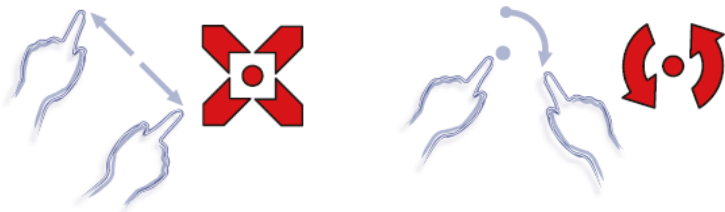

19" inch Touch Monitor(Projected capacitive Multi-Touch)

Products application :

- POS Terminal
- Industrial PC
- Kiosk
- Gaming
- Medical apparatus
- Personal computer
- Mobile GPS
- Office automation
- Security system of the house
- Car-mounted amusement
- Military equipment
- Communicate

Touch Feature :

Input Method	Capacitive stylus, Finger
Linearity	≤2.5mm
Surface	≥7H
Life Time	Unlimited
Application	Writing and Signature Capture Capability
PC Link	USB or RS232(Single-Touch)

Software Feature :

Draw Test Controller	Position and linearity verification Support multiple controllers
Languages	English · Simple Chinese · Traditional Chinese · Japanese · French · German · Spanish · Korean · Arabic · Czech · Danish · Dutch · Greek · Hungarian · Italian · Norwegian · Russian · Polish · Portuguese · Slovenian · Swedish · Thai · Turkish
Mouse Emulator	Right / left button emulation. Auto Right / left Click (PDA function)
Touch Style	Drawing a Mode · button a Mode · Touch Off/ on Switch
Double Click	Configurable double click speed · Configurable double click area
Sound Modes	No sound · Touch down · Touch up
Display Support	display rotation · Support multiple monitors
Division Pattern Settings:	Support two halves and four parts with touch function, you can also create your own division patterns.
Edge compensation	Support edge compensation and you can also add your own numbers for it.
Support O.S	All Windows-32 bit O.S Windows7-8-10 ; XP-64 bit O.S Android ; A II Linux ; MAC