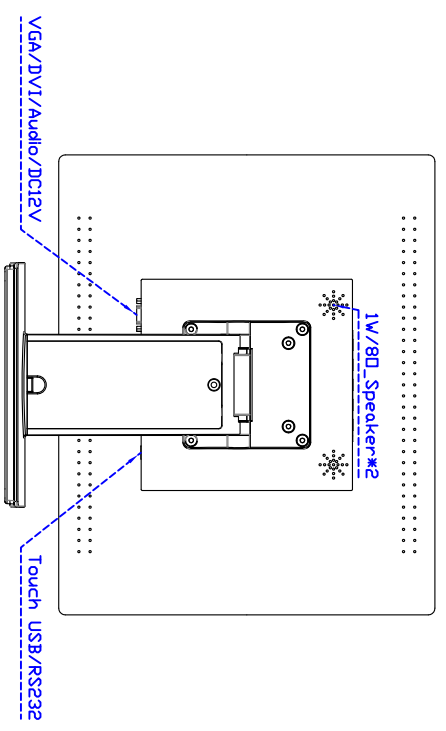

19" Desktop Touch Monitor.

AIM-TMPCT190-R15V