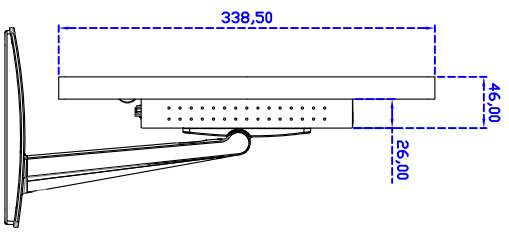

19" Desktop Touch Monitor.

AIM-TMPCT190-R15V