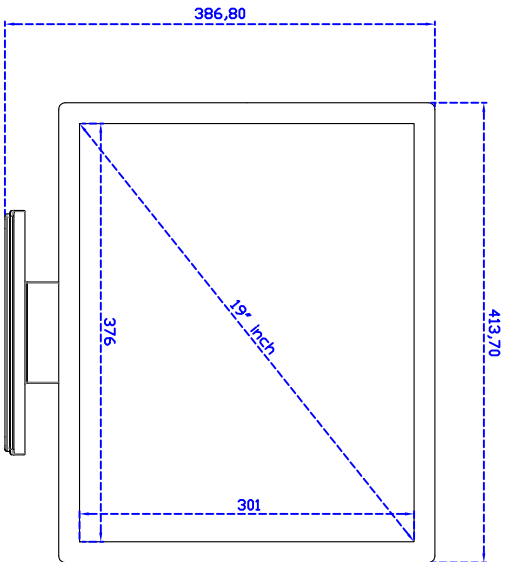

19" Desktop Touch Monitor.

AIM-TMPCT190-R15V