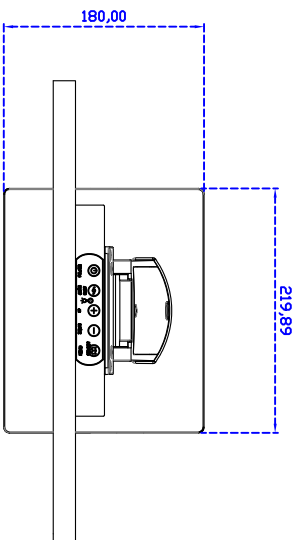

19" Desktop Touch Monitor.

AIM-TMPCT190-R15V