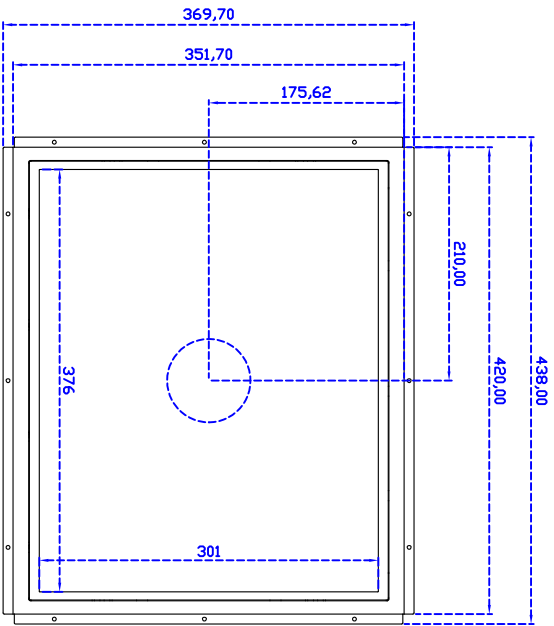

19" Embedded Touch Monitor.

AIM-TM0Pxxxx190-R21