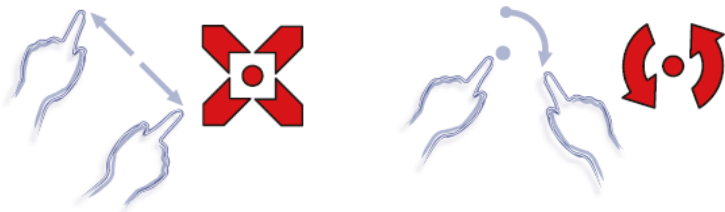

19" inch Embedded Touch Monitor(Projected capacitive Multi-Touch)

Products application :

- POS Terminal
- Industrial PC
- Kiosk
- Gaming
- Medical apparatus
- Personal computer
- Mobile GPS
- Office automation
- Security system of the house
- Car-mounted amusement
- Military equipment
- Communicate

Touch Feature :

Input Method	Capacitive stylus, Finger
Linearity	≤2.5mm
Surface	≥7H
Life Time	Unlimited
Application	Writing and Signature Capture Capability
PC Link	USB or RS232(Single-Touch)

Software Feature :

Draw Test Controller	Position and linearity verification Support multiple controllers
Languages	English · Simple Chinese · Traditional Chinese · Japanese · French · German · Spanish · Korean · Arabic · Czech · Danish · Dutch · Greek · Hungarian · Italian · Norwegian · Russian · Polish · Portuguese · Slovenian · Swedish · Thai · Turkish
Mouse Emulator	Right / left button emulation. Auto Right / left Click (PDA function)
Touch Style	Drawing a Mode · button a Mode · Touch Off/ on Switch
Double Click	Configurable double click speed · Configurable double click area
Sound Modes	No sound · Touch down · Touch up
Display Support	display rotation · Support multiple monitors
Division Pattern Settings:	Support two halves and four parts with touch function, you can also create your own division patterns.
Edge compensation	Support edge compensation and you can also add your own numbers for it.
Support O.S	All Windows-32 bit O.S Windows7-8-10 ; XP-64 bit O.S Android ; A II Linux ; MAC