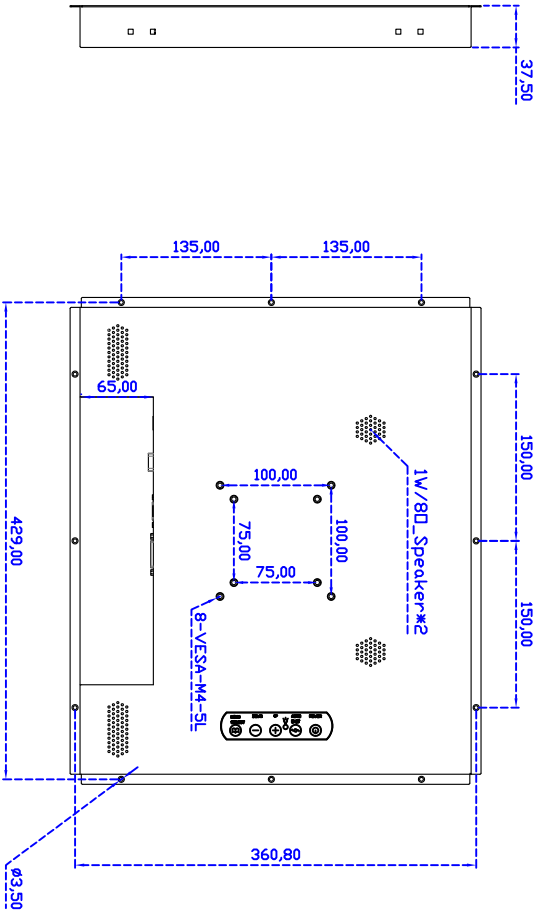

19" Embedded Touch Monitor.

AIM-TM0Pxxxx190-R21