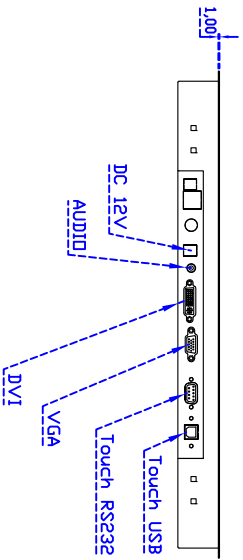

19" Embedded Touch Monitor.

AIM-TM0Pxxxx190-R21