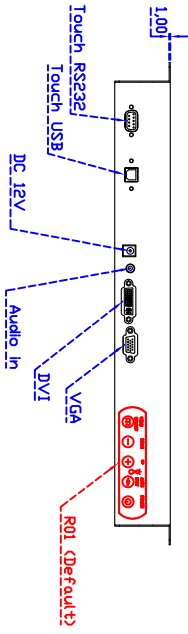

19" Embedded Touch Monitor.

AIM-TMPxxxx190-R01_R03