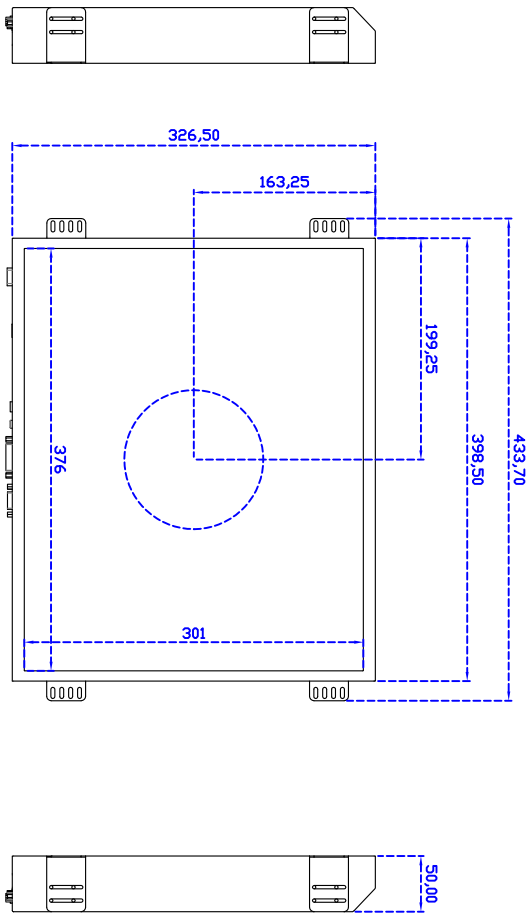

19" Embedded Touch Monitor.

AIM-TMPxxxx190-R01_R03