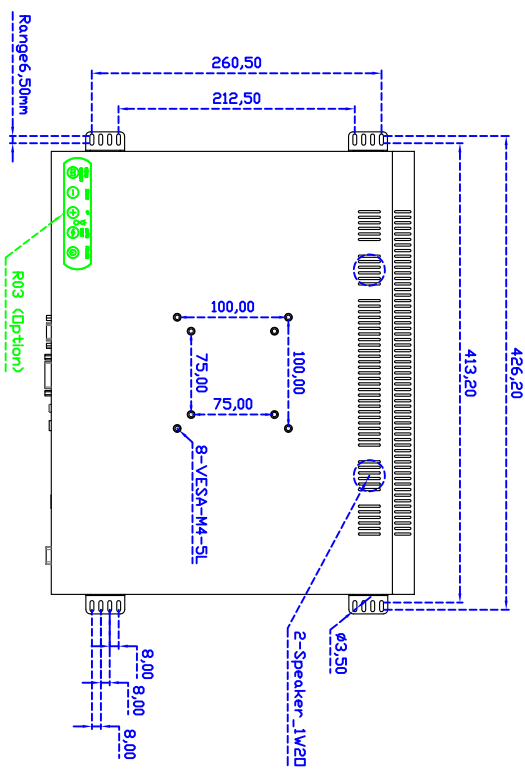

19" Embedded Touch Monitor.

AIM-TMPxxxx190-R01_R03