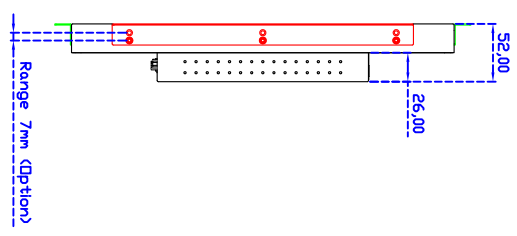

19" inch Embedded Touch Monitor (Infrared Ray Multi-Touch)

Display Specifications :

Active Area	376 × 301 mm
Pixel Pitch	0.294 × 0.294 mm
Brightness	250 cd/m ²
Contrast Ratio	1000 : 1
Resolution	1280 × 1024 (SXGA)
Viewing Angle	L/R 170° ; U/D 160°
Response Time	5 ms (Tr + Tf)
Display Colors	16.7M
Display Modes	640×480 ; 800×600 ; 1024×768 ; 1280×1024
Signal input	VGA ; Audio ; DVI
Mini-Audio out	1W (8Ω) × 2
OSD Keyboard	⊙ Menu/Select ⊙ - ⊙ + ⊙ Auto/Exit ⊙ Power
Power Source	DC 12V ; ≤16w ; Standby ≤1w
Power Consumption	
Storage \ Operation	-20~60°C ; 0~50°C
VESA	75×75 or 100×100 mm
Casing Colors	Black
Casing Size \ Weight	449 × 344 × 52 mm ; 4.8kg (W×H×D)
Carton \ gross weight	550 × 400 × 180 mm ; 6.3kg (W×H×D)

Software Feature :

Calibration	4 points or 16 points or 25 points
Draw Test	Position and linearity verification
Controller	Support multiple controllers
Languages	English \ Simple Chinese \ Traditional Chinese \ Japanese \ German
Mouse Emulator	Right / left button emulation. Auto Right / left Click (PDA function)
Touch Style	Drawing a Mode \ button a Mode \ Hide cursor
Double Click	Configurable double click speed \ Configurable double click area
Sound Modes	No sound \ Touch down \ Touch up
Display Support	display rotation \ Support multiple monitors
Division Pattern Settings:	Support two halves and four parts with touch function, you can also create your own division patterns.
Edge compensation	Support edge compensation and you can also add your own numbers for it.
Support O.S	All Windows-32 bit O.S Windows7-8-10 ; XP-64 bit O.S Android ; A II Linux ; MAC

Order Information :

AIM-TMOPIR190-R05 :	【VGA/DVI/AUDIO/USB-TOUCH】	AIM-TMOPIR190-R06 :	【VGA/DVI/AUDIO/RS232-TOUCH】
Accessory	VGA Cable/Audio Cable/Power Cable/AC90~260V Adapter/USB or RS232 Cable/Cleaning wipes/Driver Disk		
	※DVI Cable(Optional)		

19" Embedded Touch Monitor.

AIM-TMOP1R190-R05