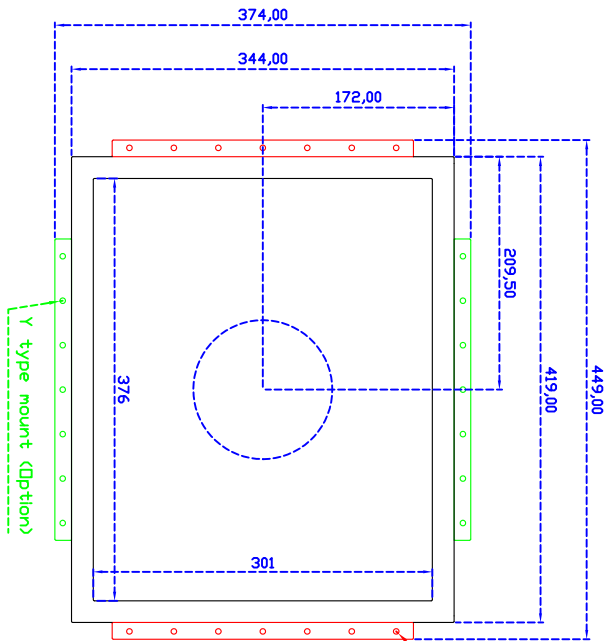

19" inch Embedded Touch Monitor (Infrared Ray Multi-Touch)

Display Specifications :

Active Area	376 × 301 mm
Pixel Pitch	0.294 × 0.294 mm
Brightness	250 cd/m ²
Contrast Ratio	1000 : 1
Resolution	1280 × 1024 (SXGA)
Viewing Angle	L/R 170° ; U/D 160°
Response Time	5 ms (Tr + Tf)
Display Colors	16.7M
Display Modes	640×480 ; 800×600 ; 1024×768 ; 1280×1024
Signal input	VGA ; Audio ; DVI
Mini-Audio out	1W (8Ω) × 2
OSD Keyboard	⊙ Menu/Select ⊙ - ⊙ + ⊙ Auto/Exit ⊙ Power
Power Source	DC 12V ; ≤16w ; Standby ≤1w
Power Consumption	
Storage \ Operation	-20~60°C ; 0~50°C
VESA	75×75 or 100×100 mm
Casing Colors	Black
Casing Size \ Weight	449 × 344 × 52 mm ; 4.8kg (W×H×D)
Carton \ gross weight	550 × 400 × 180 mm ; 6.3kg (W×H×D)

Software Feature :

Calibration	4 points or 16 points or 25 points
Draw Test	Position and linearity verification
Controller	Support multiple controllers
Languages	English \ Simple Chinese \ Traditional Chinese \ Japanese \ German
Mouse Emulator	Right / left button emulation. Auto Right / left Click (PDA function)
Touch Style	Drawing a Mode \ button a Mode \ Hide cursor
Double Click	Configurable double click speed \ Configurable double click area
Sound Modes	No sound \ Touch down \ Touch up
Display Support	display rotation \ Support multiple monitors
Division Pattern Settings:	Support two halves and four parts with touch function, you can also create your own division patterns.
Edge compensation	Support edge compensation and you can also add your own numbers for it.
Support O.S	All Windows-32 bit O.S Windows7-8-10 ; XP-64 bit O.S Android ; A II Linux ; MAC

19" Embedded Touch Monitor.

AIM-TMOP1R190-R05