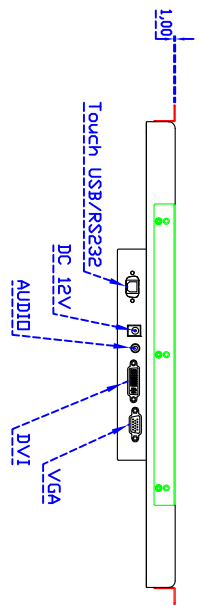

19" inch Embedded Touch Monitor (Infrared Ray Multi-Touch)

Display Specifications :

Active Area	376 × 301 mm
Pixel Pitch	0.294 × 0.294 mm
Brightness	250 cd/m ²
Contrast Ratio	1000 : 1
Resolution	1280 × 1024 (SXGA)
Viewing Angle	L/R 170° ; U/D 160°
Response Time	5 ms (Tr + Tf)
Display Colors	16.7M
Display Modes	640×480 ; 800×600 ; 1024×768 ; 1280×1024
Signal input	VGA ; Audio ; DVI
Mini-Audio out	1W (8Ω) × 2
OSD Keyboard	⊙ Menu/Select ⊙ - ⊙ + ⊙ Auto/Exit ⊙ Power
Power Source	DC 12V ; ≤16w ; Standby ≤1w
Power Consumption	
Storage \ Operation	-20~60°C ; 0~50°C
VESA	75×75 or 100×100 mm
Casing Colors	Black
Casing Size \ Weight	449 × 344 × 52 mm ; 4.8kg (W×H×D)
Carton \ gross weight	550 × 400 × 180 mm ; 6.3kg (W×H×D)

Software Feature :

Calibration	4 points or 16 points or 25 points
Draw Test	Position and linearity verification
Controller	Support multiple controllers
Languages	English \ Simple Chinese \ Traditional Chinese \ Japanese \ German
Mouse Emulator	Right / left button emulation. Auto Right / left Click (PDA function)
Touch Style	Drawing a Mode \ button a Mode \ Hide cursor
Double Click	Configurable double click speed \ Configurable double click area
Sound Modes	No sound \ Touch down \ Touch up
Display Support	display rotation \ Support multiple monitors
Division Pattern Settings:	Support two halves and four parts with touch function, you can also create your own division patterns.
Edge compensation	Support edge compensation and you can also add your own numbers for it.
Support O.S	All Windows-32 bit O.S Windows7-8-10 ; XP-64 bit O.S Android ; A II Linux ; MAC

Order Information :

AIM-TMOPIR190-R05 :	【VGA/DVI/AUDIO/USB-TOUCH】	AIM-TMOPIR190-R06 :	【VGA/DVI/AUDIO/RS232-TOUCH】
Accessory	VGA Cable/Audio Cable/Power Cable/AC90~260V Adapter/USB or RS232 Cable/Cleaning wipes/Driver Disk		
	※DVI Cable(Optional)		

19" Embedded Touch Monitor.

AIM-TMOP1R190-R05