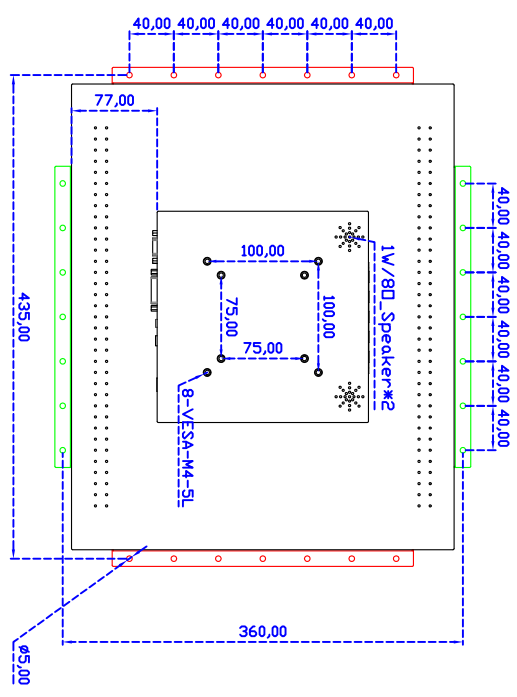

19" inch Embedded Touch Monitor (Infrared Ray Multi-Touch)

Display Specifications :

Active Area	376 × 301 mm
Pixel Pitch	0.294 × 0.294 mm
Brightness	250 cd/m ²
Contrast Ratio	1000 : 1
Resolution	1280 × 1024 (SXGA)
Viewing Angle	L/R 170° ; U/D 160°
Response Time	5 ms (Tr + Tf)
Display Colors	16.7M
Display Modes	640×480 ; 800×600 ; 1024×768 ; 1280×1024
Signal input	VGA ; Audio ; DVI
Mini-Audio out	1W (8Ω) × 2
OSD Keyboard	⊙ Menu/Select ⊙ - ⊙ + ⊙ Auto/Exit ⊙ Power
Power Source	DC 12V ; ≤16w ; Standby ≤1w
Power Consumption	
Storage \ Operation	-20~60°C ; 0~50°C
VESA	75×75 or 100×100 mm
Casing Colors	Black
Casing Size \ Weight	449 × 344 × 52 mm ; 4.8kg (W×H×D)
Carton \ gross weight	550 × 400 × 180 mm ; 6.3kg (W×H×D)

Software Feature :

Calibration	4 points or 16 points or 25 points
Draw Test	Position and linearity verification
Controller	Support multiple controllers
Languages	English \ Simple Chinese \ Traditional Chinese \ Japanese \ German
Mouse Emulator	Right / left button emulation. Auto Right / left Click (PDA function)
Touch Style	Drawing a Mode \ button a Mode \ Hide cursor
Double Click	Configurable double click speed \ Configurable double click area
Sound Modes	No sound \ Touch down \ Touch up
Display Support	display rotation \ Support multiple monitors
Division Pattern Settings:	Support two halves and four parts with touch function, you can also create your own division patterns.
Edge compensation	Support edge compensation and you can also add your own numbers for it.
Support O.S	All Windows-32 bit O.S Windows7-8-10 ; XP-64 bit O.S Android ; A II Linux ; MAC

Order Information :

AIM-TMOPIR190-R05 :	【VGA/DVI/AUDIO/USB-TOUCH】	AIM-TMOPIR190-R06 :	【VGA/DVI/AUDIO/RS232-TOUCH】
Accessory	VGA Cable/Audio Cable/Power Cable/AC90~260V Adapter/USB or RS232 Cable/Cleaning wipes/Driver Disk		
	※DVI Cable(Optional)		

19" Embedded Touch Monitor.

AIM-TMOP1R190-R05