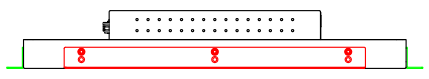

19" inch Embedded Touch Monitor (Infrared Ray Multi-Touch)

Display Specifications :

Active Area	376 × 301 mm
Pixel Pitch	0.294 × 0.294 mm
Brightness	250 cd/m ²
Contrast Ratio	1000 : 1
Resolution	1280 × 1024 (SXGA)
Viewing Angle	L/R 170° ; U/D 160°
Response Time	5 ms (Tr + Tf)
Display Colors	16.7M
Display Modes	640×480 ; 800×600 ; 1024×768 ; 1280×1024
Signal input	VGA ; Audio ; DVI
Mini-Audio out	1W (8Ω) × 2
OSD Keyboard	⊙ Menu/Select ⊙ - ⊙ + ⊙ Auto/Exit ⊙ Power
Power Source	DC 12V ; ≤16w ; Standby ≤1w
Power Consumption	
Storage \ Operation	-20~60°C ; 0~50°C
VESA	75×75 or 100×100 mm
Casing Colors	Black
Casing Size \ Weight	449 × 344 × 52 mm ; 4.8kg (W×H×D)
Carton \ gross weight	550 × 400 × 180 mm ; 6.3kg (W×H×D)

Software Feature :

Calibration	4 points or 16 points or 25 points
Draw Test	Position and linearity verification
Controller	Support multiple controllers
Languages	English \ Simple Chinese \ Traditional Chinese \ Japanese \ German
Mouse Emulator	Right / left button emulation. Auto Right / left Click (PDA function)
Touch Style	Drawing a Mode \ button a Mode \ Hide cursor
Double Click	Configurable double click speed \ Configurable double click area
Sound Modes	No sound \ Touch down \ Touch up
Display Support	display rotation \ Support multiple monitors
Division Pattern Settings:	Support two halves and four parts with touch function, you can also create your own division patterns.
Edge compensation	Support edge compensation and you can also add your own numbers for it.
Support O.S	All Windows-32 bit O.S Windows7-8-10 ; XP-64 bit O.S Android ; A II Linux ; MAC

Order Information :

AIM-TMOPIR190-R05 :	【VGA/DVI/AUDIO/USB-TOUCH】	AIM-TMOPIR190-R06 :	【VGA/DVI/AUDIO/RS232-TOUCH】
Accessory	VGA Cable/Audio Cable/Power Cable/AC90~260V Adapter/USB or RS232 Cable/Cleaning wipes/Driver Disk		
	※DVI Cable(Optional)		