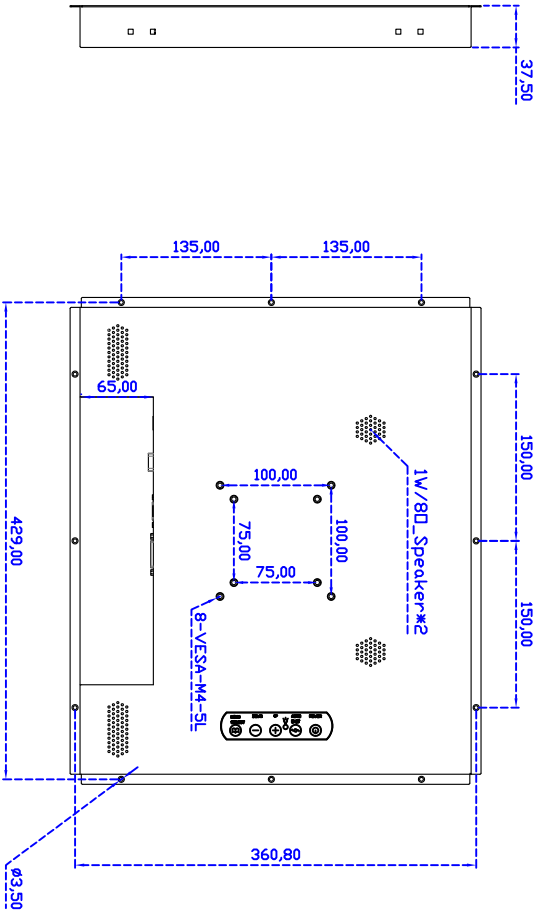

### Display Specifications :

Active Area	376 × 301 mm
Pixel Pitch	0.294 × 0.294 mm
Brightness	250 cd/m <sup>2</sup>
Contrast Ratio	1000 : 1
Resolution	1280 x 1024 ( SXGA )
Viewing Angle	L/R 170° ; U/D 160°
Response Time	5 ms ( Tr + Tf )
Display Colors	16.7M
Display Modes	640×480 ; 800×600 ; 1024×768 ; 1280×1024
Signal input	VGA ; Audio ; DVI
Mini-Audio out	1W ( 8Ω ) × 2
OSD Keyboard	⊙ Menu/Select ⊙ - ⊙ + ⊙ Auto/Exit ⊙ Power
Power Source	DC 12V ; ≤16w ; Standby ≤1w
Power Consumption	
Storage	-20~60°C ; 0~50°C
Operation	
VESA	75×75 or 100×100 mm
Casing Colors	Black
Casing Size	438 × 369.7 × 37.5 mm ; 4.54 kg ( W×H×D )
Weight	
Carton	470 × 125 × 410 mm ; 6.2 kg ( W×H×D )
gross weight	

19" Embedded Touch Monitor.

AIM-TM0Pxxxx190-R21