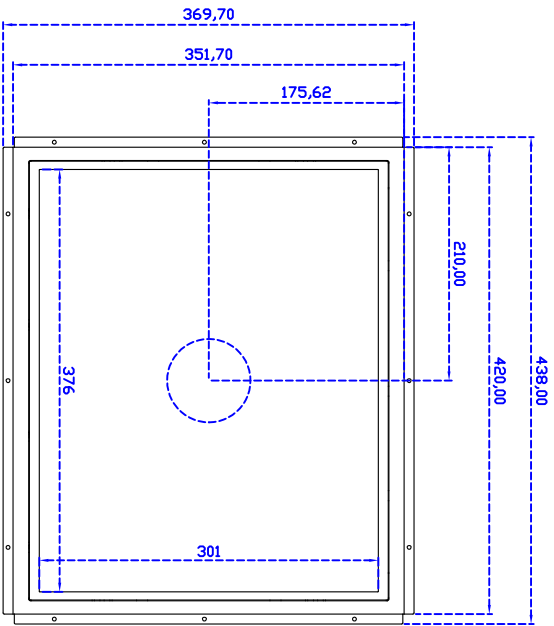

## 19" inch Embedded Touch Monitor

### Display Specifications :

Active Area	376 × 301 mm
Pixel Pitch	0.294 × 0.294 mm
Brightness	250 cd/m <sup>2</sup>
Contrast Ratio	1000 : 1
Resolution	1280 x 1024 ( SXGA )
Viewing Angle	L/R 170° ; U/D 160°
Response Time	5 ms ( Tr + Tf )
Display Colors	16.7M
Display Modes	640×480 ; 800×600 ; 1024×768 ; 1280×1024
Signal input	VGA ; Audio ; DVI
Mini-Audio out	1W ( 8Ω ) × 2
OSD Keyboard	⊙ Menu/Select ⊙ - ⊙ + ⊙ Auto/Exit ⊙ Power
Power Source	DC 12V ; ≤16w ; Standby ≤1w
Power Consumption	
Storage	-20~60°C ; 0~50°C
Operation	
VESA	75×75 or 100×100 mm
Casing Colors	Black
Casing Size	438 × 369.7 × 37.5 mm ; 4.54 kg ( W×H×D )
Weight	
Carton	470 × 125 × 410 mm ; 6.2 kg ( W×H×D )
gross weight	

19" Embedded Touch Monitor.

AIM-TM0Pxxxx190-R21