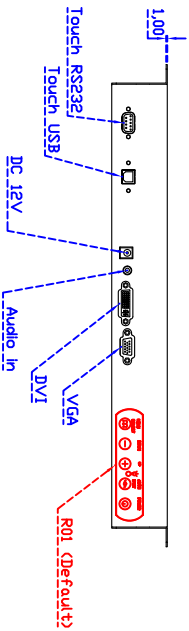

19" Embedded Touch Monitor.

AIM-TM□Pxxx×190-R01_R03