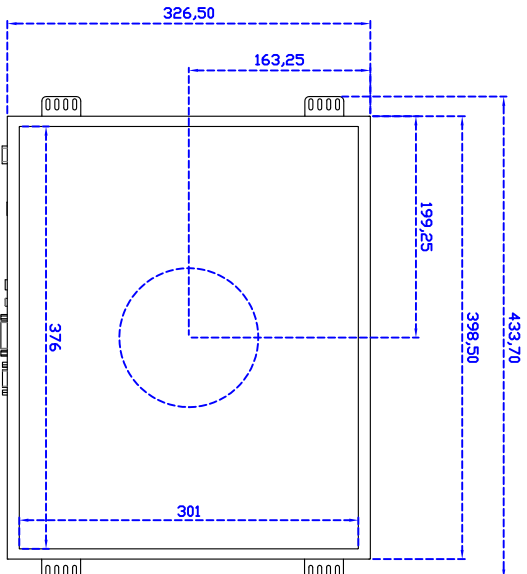

### Display Specifications :

Active Area	376 × 301 mm
Pixel Pitch	0.294 × 0.294 mm
Brightness	250 cd/m <sup>2</sup>
Contrast Ratio	1000 : 1
Resolution	1280 x 1024 ( SXGA )
Viewing Angle	L/R 170° ; U/D 160°
Response Time	5 ms ( Tr + Tf )
Display Colors	16.7M
Display Modes	640×480 ; 800×600 ; 1024×768 ; 1280×1024
Signal input	VGA ; Audio ; DVI
Mini-Audio out	1W ( 8Ω ) × 2
OSD Keyboard (Two Options)	⊙ Menu/Select ⊙ - ⊙ + ⊙ Auto/Exit ⊙ Power
Power Source	DC 12V ; ≤16w ; Standby ≤1w
Power Consumption	
Storage \ Operation	-20~60℃ ; 0~50℃
VESA	75×75 or 100×100 mm
Casing Colors	Black
Casing Size \ Weight	433.7 × 326.5 × 50 mm ; 5 kg ( W×H×D )
Carton \ gross weight	550 × 400 × 180 mm ; 6.5 kg ( W×H×D )

**3 Year Warranty**  
LCD Panel 1 Year

19" Embedded Touch Monitor.

AIM-TM□Pxxx×190-R01\_R03