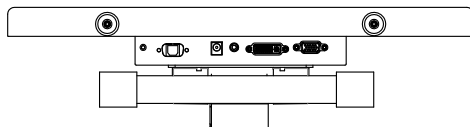

AIM-TMIR190-R05 V

3 Year Warranty
LCD Panel 1 Year

19" Touch Monitor.
(VESA Mount)

AIM-TMIR190-R05

19" Embedded Touch Monitor.
(Open Frame)

AIM-TMOPIR190-R05

19" Desktop Touch Monitor.
(Foldable Stand)

AIM-TMIR190-R05 A

19" Desktop Touch Monitor.
(Photo Stand)

AIM-TMIR190-R05 P

19" Desktop Touch Monitor.
(POS Stand)

AIM-TMIR190-R05 V