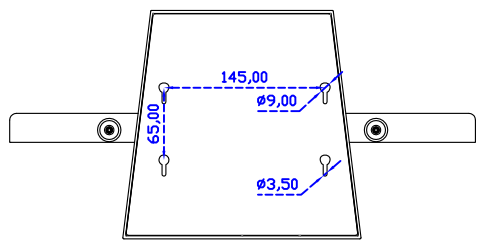

AIM-TMIR190-R05 V

3 Year Warranty
LCD Panel 1 Year

19" Touch Monitor.
(VESA Mount)

AIM-TMIR190-R05

19" Embedded Touch Monitor.
(Open Frame)

AIM-TMOPIR190-R05

19" Desktop Touch Monitor.
(Foldable Stand)

AIM-TMIR190-R05 A

19" Desktop Touch Monitor.
(Photo Stand)

AIM-TMIR190-R05 P

19" Desktop Touch Monitor.
(POS Stand)

AIM-TMIR190-R05 V