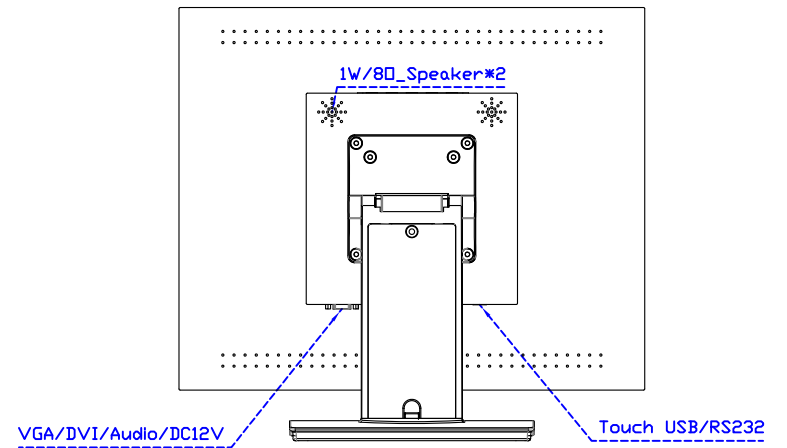

AIM-TMIR190-R05 V

3 Year Warranty
LCD Panel 1 Year

19" Touch Monitor.
(VESA Mount)

AIM-TMIR190-R05

19" Embedded Touch Monitor.
(Open Frame)

AIM-TMOPIR190-R05

19" Desktop Touch Monitor.
(Foldable Stand)

AIM-TMIR190-R05 A

19" Desktop Touch Monitor.
(Photo Stand)

AIM-TMIR190-R05 P

19" Desktop Touch Monitor.
(POS Stand)

AIM-TMIR190-R05 V