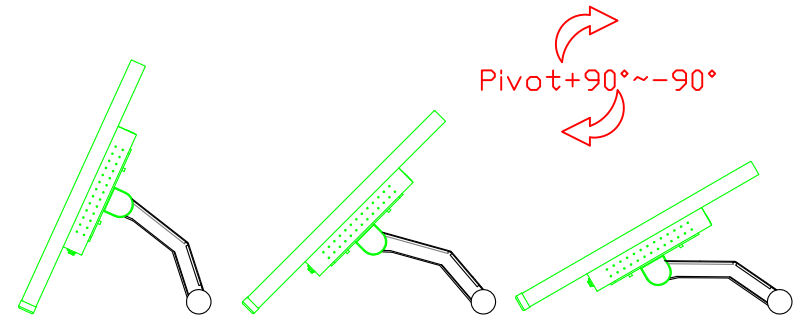

AIM-TMIR190-R05 V

3 Year Warranty
LCD Panel 1 Year

19" Touch Monitor.
(VESA Mount)

AIM-TMIR190-R05

19" Embedded Touch Monitor.
(Open Frame)

AIM-TMOPIR190-R05

19" Desktop Touch Monitor.
(Foldable Stand)

AIM-TMIR190-R05 A

19" Desktop Touch Monitor.
(Photo Stand)

AIM-TMIR190-R05 P

19" Desktop Touch Monitor.
(POS Stand)

AIM-TMIR190-R05 V