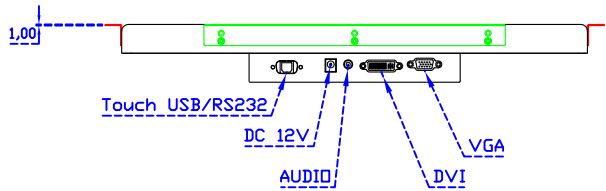

AIM-TMIR190-R05 V

3 Year Warranty
LCD Panel 1 Year

19" Touch Monitor.
(VESA Mount)

AIM-TMIR190-R05

19" Embedded Touch Monitor.
(Open Frame)

AIM-TMOPIR190-R05

19" Desktop Touch Monitor.
(Foldable Stand)

AIM-TMIR190-R05 A

19" Desktop Touch Monitor.
(Photo Stand)

AIM-TMIR190-R05 P

19" Desktop Touch Monitor.
(POS Stand)

AIM-TMIR190-R05 V