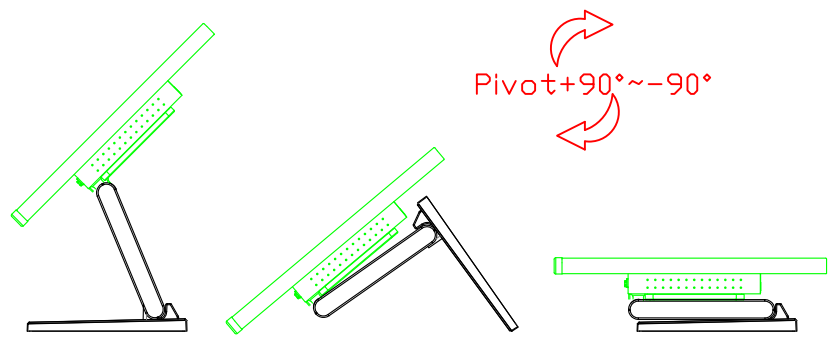

AIM-TMIR190-R05 V

3 Year Warranty
LCD Panel 1 Year

19" Touch Monitor.
(VESA Mount)

AIM-TMIR190-R05

19" Embedded Touch Monitor.
(Open Frame)

AIM-TMOPIR190-R05

19" Desktop Touch Monitor.
(Foldable Stand)

AIM-TMIR190-R05 A

19" Desktop Touch Monitor.
(Photo Stand)

AIM-TMIR190-R05 P

19" Desktop Touch Monitor.
(POS Stand)

AIM-TMIR190-R05 V