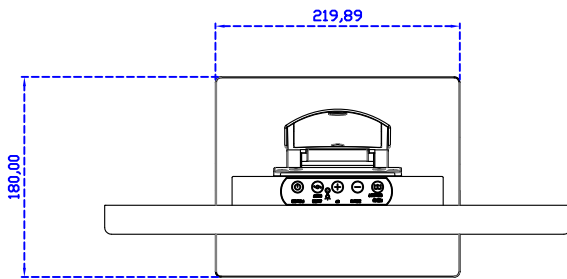

AIM-TMIR190-R05 V

3 Year Warranty
LCD Panel 1 Year

19" Touch Monitor.
(VESA Mount)

AIM-TMIR190-R05

19" Embedded Touch Monitor.
(Open Frame)

AIM-TMOPIR190-R05

19" Desktop Touch Monitor.
(Foldable Stand)

AIM-TMIR190-R05 A

19" Desktop Touch Monitor.
(Photo Stand)

AIM-TMIR190-R05 P

19" Desktop Touch Monitor.
(POS Stand)

AIM-TMIR190-R05 V