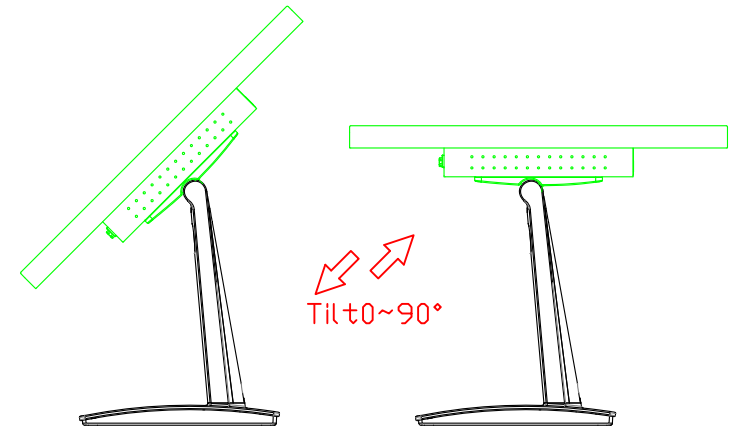

AIM-TMIR190-R05 V

3 Year Warranty
LCD Panel 1 Year

19" Touch Monitor.
(VESA Mount)

AIM-TMIR190-R05

19" Embedded Touch Monitor.
(Open Frame)

AIM-TMOPIR190-R05

19" Desktop Touch Monitor.
(Foldable Stand)

AIM-TMIR190-R05 A

19" Desktop Touch Monitor.
(Photo Stand)

AIM-TMIR190-R05 P

19" Desktop Touch Monitor.
(POS Stand)

AIM-TMIR190-R05 V