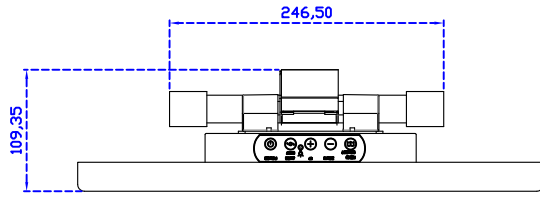

AIM-TMIR190-R05 V

3 Year Warranty
LCD Panel 1 Year

19" Touch Monitor.
(VESA Mount)

AIM-TMIR190-R05

19" Embedded Touch Monitor.
(Open Frame)

AIM-TMOPIR190-R05

19" Desktop Touch Monitor.
(Foldable Stand)

AIM-TMIR190-R05 A

19" Desktop Touch Monitor.
(Photo Stand)

AIM-TMIR190-R05 P

19" Desktop Touch Monitor.
(POS Stand)

AIM-TMIR190-R05 V