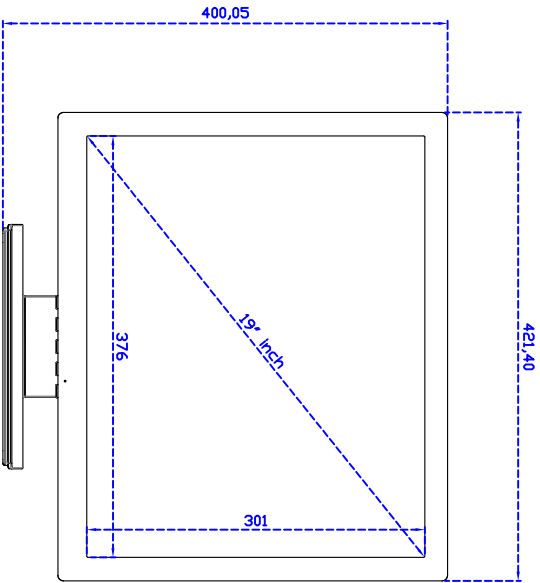

19" Desktop Touch Monitor.

AIM-TMxxxx190-V01