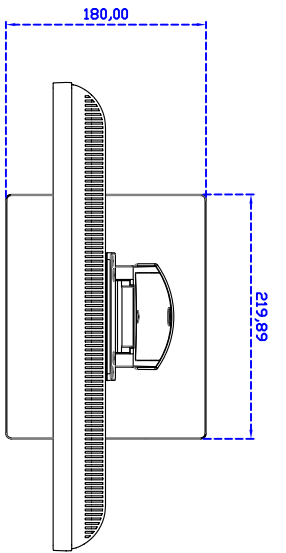

19" Desktop Touch Monitor.

AIM-TMxxxx190-V01