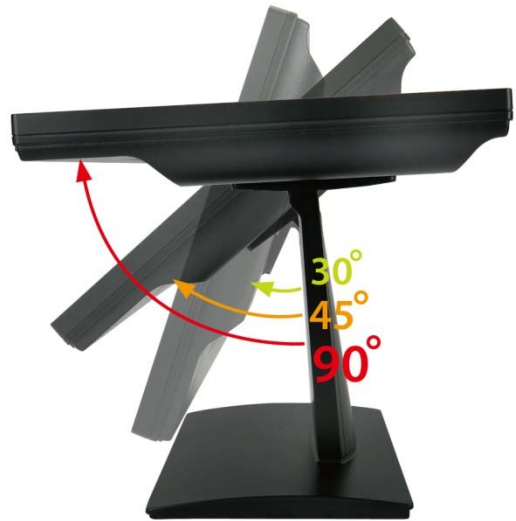

Black : V01

White : VW01

19" inch Touch Monitor (POS-styler)

Display Specifications :

Active Area	376 × 301 mm
Pixel Pitch	0.294 × 0.294 mm
Brightness	250 cd/m ²
Contrast Ratio	1000 : 1
Resolution	1280 x 1024 (SXGA)
Viewing Angle	L/R 170° ; U/D 160°
Response Time	5 ms (Tr + Tf)
Display Colors	16.7M
Display Modes	640×480 ; 800×600 ; 1024×768 ; 1280×1024
Signal input	VGA ; Audio
Mini-Audio out	1W (8Ω) × 1
OSD Keyboard	⊙Power ⊙Auto adjust ⊕ ⊖ ⊙Menu
Power Source	DC 12V ; ≤ 16w ; Standby ≤ 1w
Power Consumption	
Storage · Operation	-20~60°C ; 0~50°C
VESA	75×75 mm
Casing Colors	Black or White
Casing Size · Weight	421.4 × 350.5 × 48.1 mm ; 6.2kg (W×H×D)
Carton · gross weight	490 × 500 × 155 mm ; 7.6kg (W×H×D)

Touch Feature :

Input Method	Finger, gloved hand, or stylus activation
Activation Force	≥ 50g
Linearity	≤ 1.5%
Surface	≥ 3H
Life Time	≤ 35,000,000
Application	Writing and Signature Capture Capability
PC Link	USB or RS232

Software Feature :

Calibration	Fast full oriental 4 points position
Compensation	Edge compensation. Accuracy 25 points linearity compensation
Draw Test	Position and linearity verification
Controller	Support multiple controllers
Languages	English · Simple Chinese · Traditional Chinese · Japanese · French · German · Spanish · Korean · Arabic · Czech · Danish · Dutch · Greek · Hungarian · Italian · Norwegian · Russian · Polish · Portuguese · Slovenian · Swedish · Thai · Turkish
Mouse Emulator	Right / left button emulation. Auto Right / left Click (PDA function)
Touch Style	Drawing a Mode · button a Mode · Touch Off/ on Switch
Double Click	Configurable double click speed · Configurable double click area
Sound Modes	No sound · Touch down · Touch up
COM Port Support	COM1 ~ COM255 for Windows and Linux COM1 ~ COM8 for MS- DOS
Display Support	display rotation · Support multiple monitors
Support O.S	All Windows-32 bit O.S Windows7-8-10 ; XP-64 bit O.S MS-DOS : All Linux : MAC