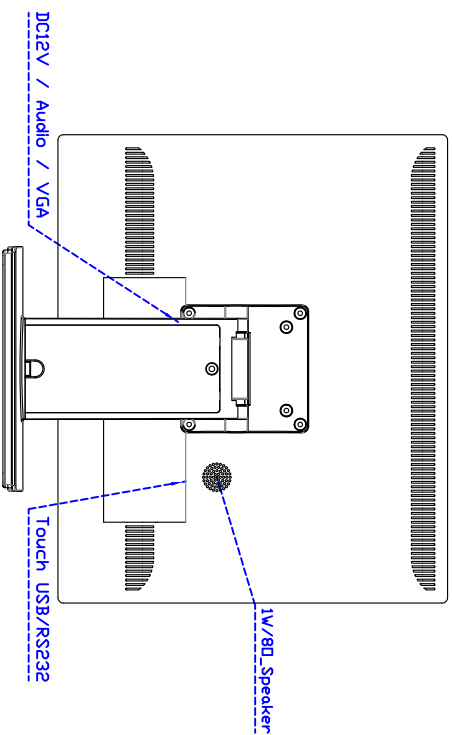

19" Desktop Touch Monitor.

AIM-TMxxxx190-V01