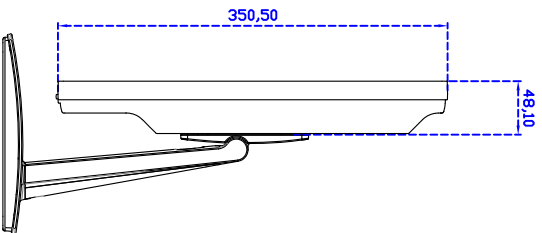

19" Desktop Touch Monitor.

AIM-TMxxxx190-V01