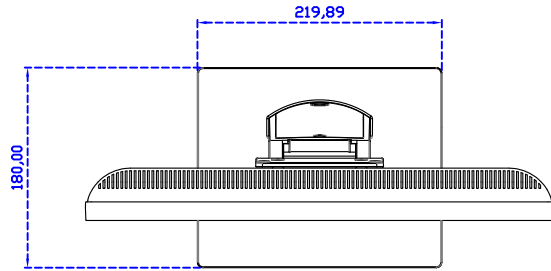

AIM-TM5R190-V05

3 Year Warranty
LCD Panel 1 Year

19" Desktop Touch Monitor.
(Foldable Stand)

AIM-TMxxx190-G05

19" Desktop Touch Monitor.
(Photo Stand)

AIM-TMxxx190-P05

19" Desktop Touch Monitor.
(POS Stand)