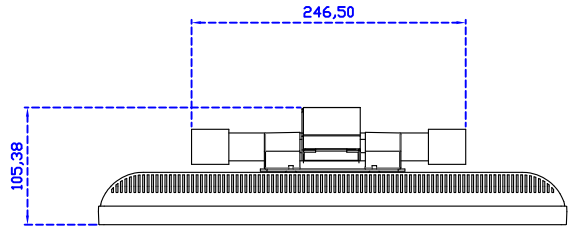

AIM-TM5R190-V05

3 Year Warranty
LCD Panel 1 Year

19" Desktop Touch Monitor.
(Foldable Stand)

AIM-TMxxx190-G05

19" Desktop Touch Monitor.
(Photo Stand)

AIM-TMxxx190-P05

19" Desktop Touch Monitor.
(POS Stand)