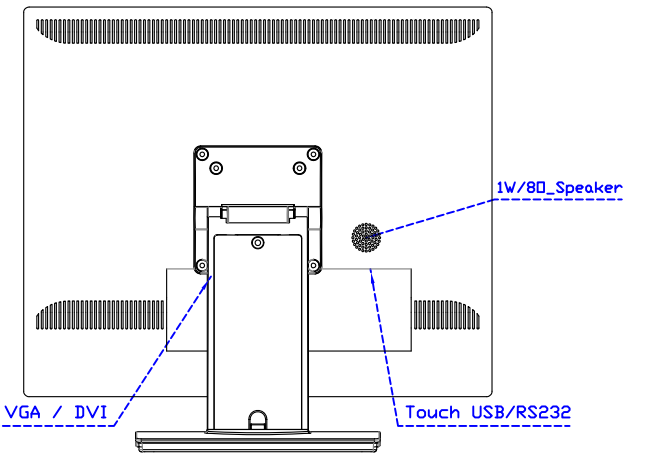

AIM-TM5R190-V05

3 Year Warranty
LCD Panel 1 Year

19" Desktop Touch Monitor.
(Foldable Stand)

AIM-TMxxx190-G05

19" Desktop Touch Monitor.
(Photo Stand)

AIM-TMxxx190-P05

19" Desktop Touch Monitor.
(POS Stand)