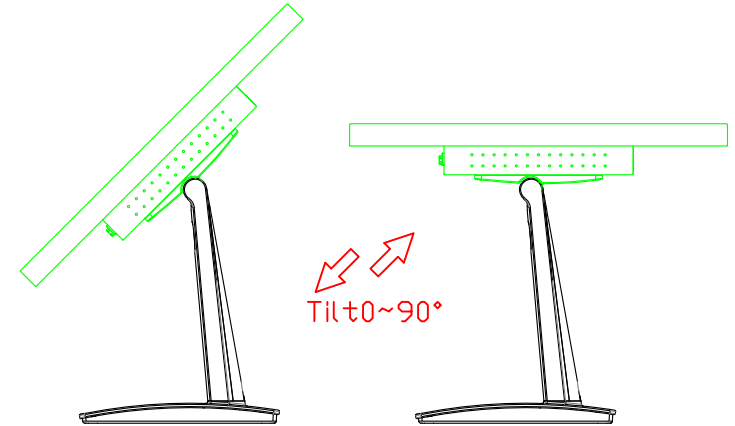

AIM-TM5R190-V05

3 Year Warranty
LCD Panel 1 Year

19" Desktop Touch Monitor.
(Foldable Stand)

AIM-TMxxx190-G05

19" Desktop Touch Monitor.
(Photo Stand)

AIM-TMxxx190-P05

19" Desktop Touch Monitor.
(POS Stand)