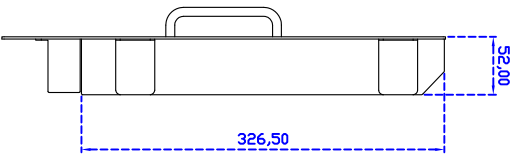

19" 9U Rack Mount Touch Monitor,
AIM-RMxxxx190-R01