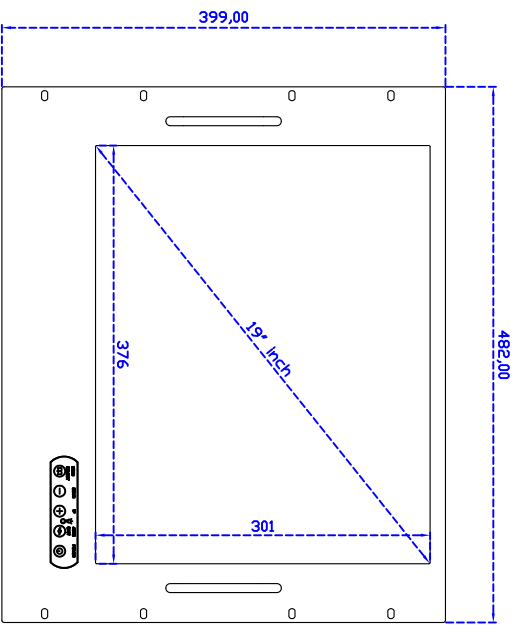

19" 9U Rack Mount Touch Monitor,
AIM-RMxxxx190-R01