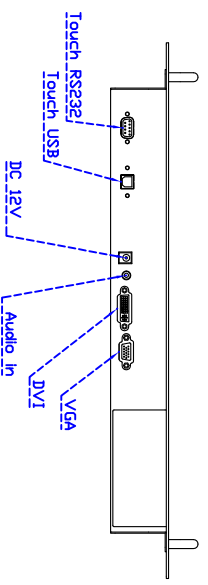

19" 9U Rack Mount Touch Monitor,
AIM-RMxxxx190-R01