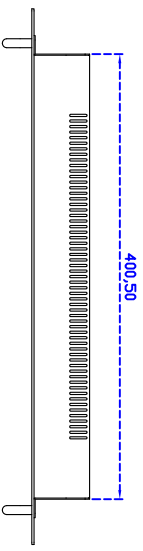

19" 9U Rack Mount Touch Monitor,
AIM-RMxxxx190-R01