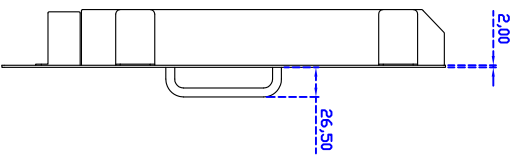

19" 9U Rack Mount Touch Monitor,
AIM-RMxxxx190-R01