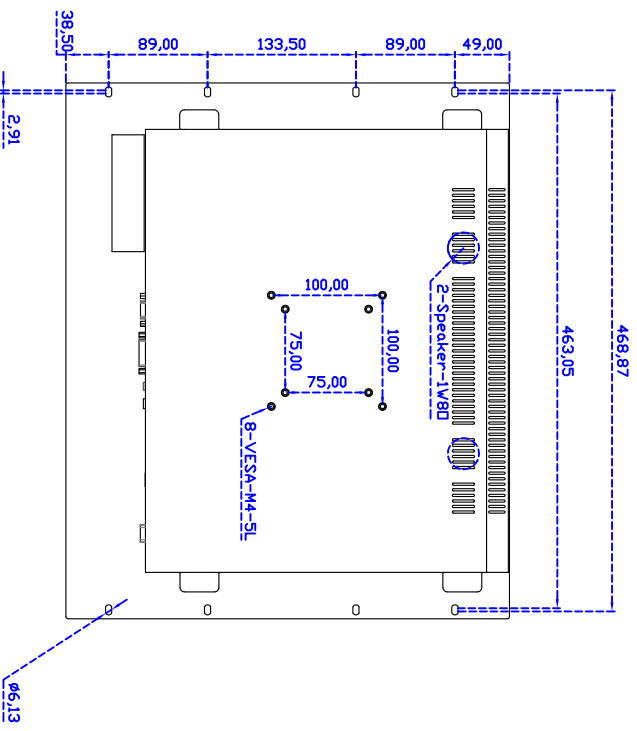

19" 9U Rack Mount Touch Monitor,
AIM-RMxxxx190-R01