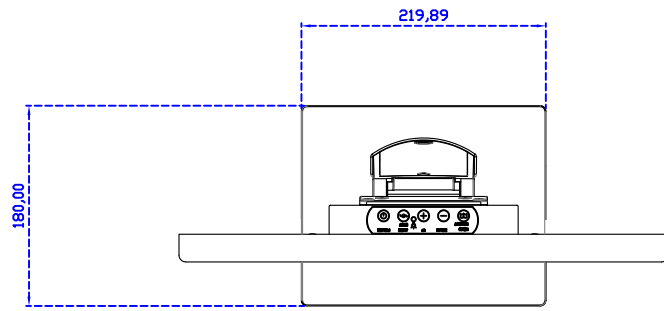

18.5" Desktop Touch Monitor.
(Foldable Stand)

AIM-TMxxxx185-R07WA_R09WA

DC_12V/DP/HDMI/VGA/Audio

Touch_USB/RS232

18.5" Desktop Touch Monitor.
(Photo Stand)

AIM-TMxxxx185-R07WP_R09WP

18.5" Desktop Touch Monitor.
(PQS Stand)

AIM-TMxxxx185-R07WV_R09WV

18.5" Desktop Touch Monitor.
(Ergonomic Stand)

AIM-TMxxxx185-R07WY_R09WY