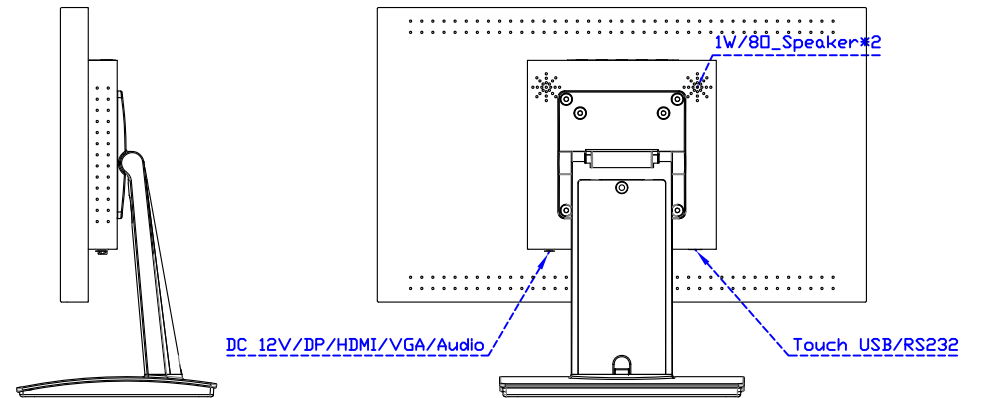

AIM-TMPCTU185-R07W V

AIM-TMPCTU185-R07W Y

3 Year Warranty
LCD Panel 1 Year

18.5" Touch Monitor.
 (VESA Mount)

AIM-TMxxx185-R07W_R09W

X type mount (Default)

18.5" Embedded Touch Monitor.
(Open Frame)

AIM-TMOPxxxx185-R07W_R09W

18.5" Desktop Touch Monitor.
(Foldable Stand)

AIM-TMxxxx185-R07WA_R09WA

DC_12V/DP/HDMI/VGA/Audio

Touch_USB/RS232

18.5" Desktop Touch Monitor.
(Photo Stand)

AIM-TMxxxx185-R07WP_R09WP

18.5" Desktop Touch Monitor.
(PQS Stand)

AIM-TMxxxx185-R07WV_R09WV

18.5" Desktop Touch Monitor.
(Ergonomic Stand)

AIM-TMxxxx185-R07WY_R09WY