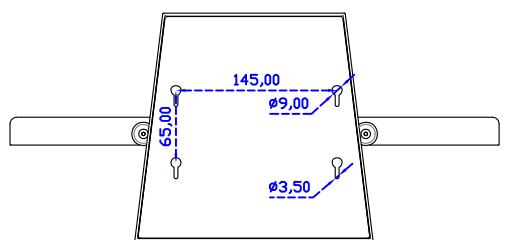

AIM-TMPCTU185-R07W V

AIM-TMPCTU185-R07W Y

3 Year Warranty
LCD Panel 1 Year

18.5" Touch Monitor.
 (VESA Mount)

AIM-TMxxx185-R07W_R09W

X type mount (Default)

18.5" Embedded Touch Monitor.
(Open Frame)

AIM-TMOPxxxx185-R07W_R09W

18.5" Desktop Touch Monitor.
(Foldable Stand)

AIM-TMxxxx185-R07WA_R09WA

DC_12V/DP/HDMI/VGA/Audio

Touch_USB/RS232

18.5" Desktop Touch Monitor.
(Photo Stand)

AIM-TMxxxx185-R07WP_R09WP

18.5" Desktop Touch Monitor.
(PQS Stand)