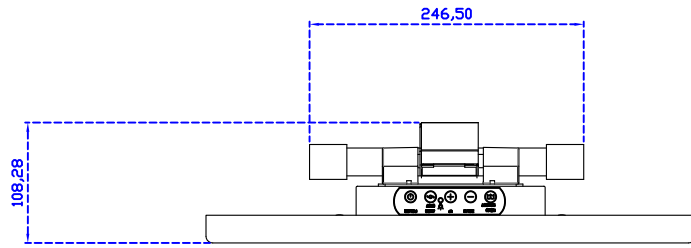

AIM-TMPCTU185-R07W V

AIM-TMPCTU185-R07W Y

3 Year Warranty
LCD Panel 1 Year

18.5" Touch Monitor.
 (VESA Mount)

AIM-TMxxx185-R07W_R09W

X type mount (Default)

18.5" Embedded Touch Monitor.
(Open Frame)

AIM-TMOPxxxx185-R07W_R09W

18.5" Desktop Touch Monitor.
(Foldable Stand)

AIM-TMxxxx185-R07WA_R09WA

DC_12V/DP/HDMI/VGA/Audio

Touch_USB/RS232

18.5" Desktop Touch Monitor.
(Photo Stand)

AIM-TMxxxx185-R07WP_R09WP

18.5" Desktop Touch Monitor.
(PQS Stand)