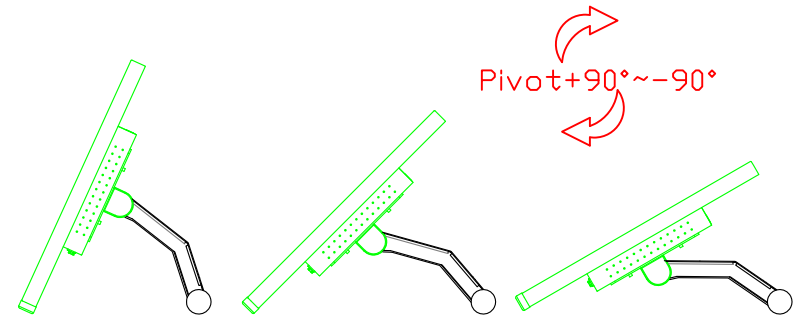

DC_12V/DP/HDMI/VGA/Audio

Touch_USB/RS232