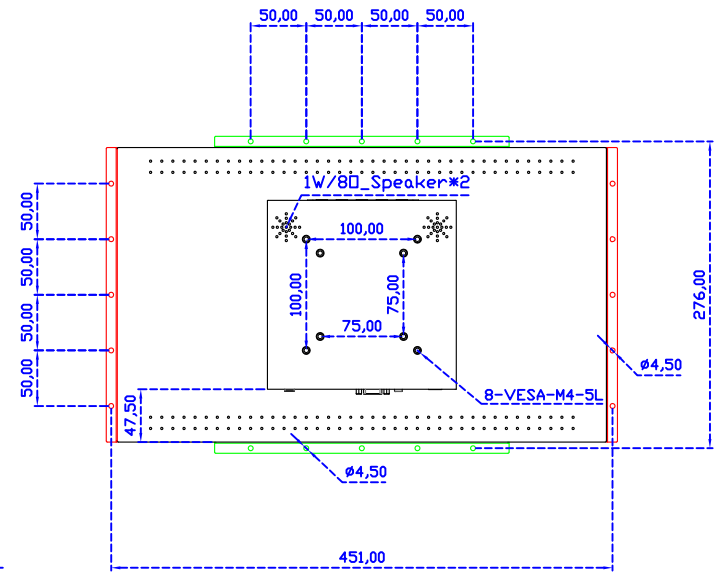

AIM-TMPCTU185-R07W V

AIM-TMPCTU185-R07W Y

3 Year Warranty
LCD Panel 1 Year

18.5" Touch Monitor.
 (VESA Mount)

AIM-TMxxx185-R07W_R09W

X type mount (Default)

18.5" Embedded Touch Monitor.
(Open Frame)

AIM-TMOPxxxx185-R07W_R09W

18.5" Desktop Touch Monitor.
(Foldable Stand)

AIM-TMxxxx185-R07WA_R09WA

DC_12V/DP/HDMI/VGA/Audio

Touch_USB/RS232

18.5" Desktop Touch Monitor.
(Photo Stand)

AIM-TMxxxx185-R07WP_R09WP

18.5" Desktop Touch Monitor.
(PQS Stand)

AIM-TMxxxx185-R07WV_R09WV

18.5" Desktop Touch Monitor.
(Ergonomic Stand)

AIM-TMxxxx185-R07WY_R09WY