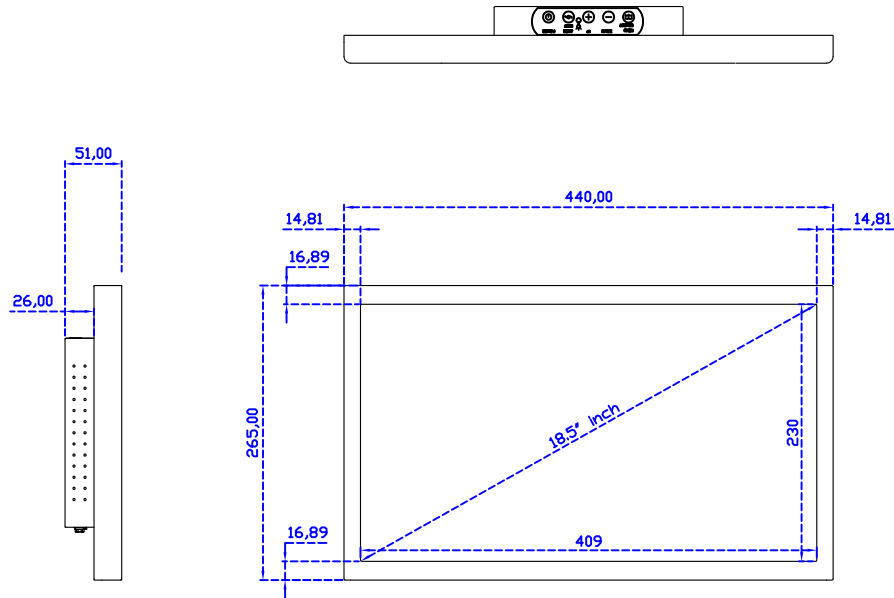

18.5" Projected capacitive Multi-Touch Monitor (1366*768)

Display Specifications :

Active Area	409 × 230 mm
Pixel Pitch	0.300 × 0.300 mm
Brightness	250 cd/m ²
Contrast Ratio	1000 : 1
Resolution	1366 x 768 (WXGA)
Viewing Angle	L/R170° ; U/D160°
Response Time	5ms (Tr + Tf)
Display Colors	16.7M
Display Modes	640×480 ; 800×600 ; 1024×768 ; 1280×720 ; 1366×768
Signal input	VGA ; Audio ; Display Port ; HDMI
Speaker	1W (8Ω) × 2
OSD Keyboard	⊙Power ⊙Auto adjust ⊕ ⊖ ⊙Menu
Power Source	DC 12V (DC Jack Φ2.1mm)
Power Consumption	≤13w
Storage 、 Operation	-20~60°C ; 0~50°C
VESA	75×75 ; 100×100 mm
Casing Colors	Black (OEM other colors)
Casing Size 、 Weight	440 × 265 × 51 mm ; 4.2 kg (W×H×D) (Without Stand)
Carton 、 gross weight	550 × 400 × 180 mm ; 5.8 kg (W×H×D)
Accessory	VGA cable / HDMI cable / Audio cable / AC90~260V Adapter / Power cable / USB or RS232 cable / Cleaning wipes / Driver Disk ※DP cable (Optional)

AIM-TMPCTU185-R07W V

AIM-TMPCTU185-R07W Y

3 Year Warranty
LCD Panel 1 Year

18.5" Touch Monitor.
 (VESA Mount)

AIM-TMxxx185-R07W_R09W

X type mount (Default)

18.5" Embedded Touch Monitor.
(Open Frame)

AIM-TMOPxxxx185-R07W_R09W

AIM-TMxxxx185-R07WV_R09WV

18.5" Desktop Touch Monitor.
(Ergonomic Stand)

AIM-TMxxxx185-R07WY_R09WY