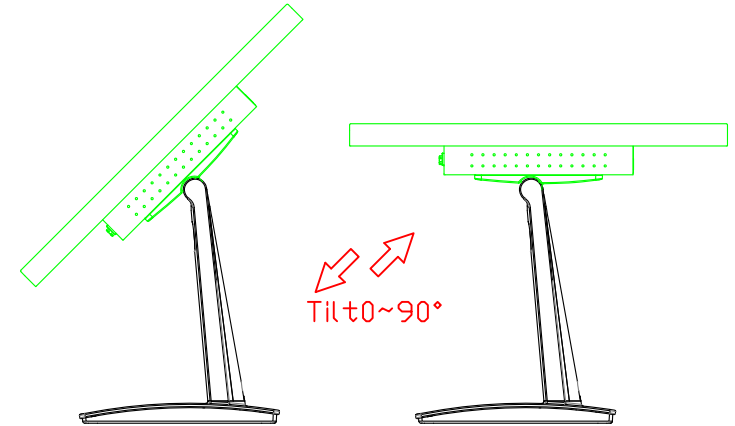

18.5" Desktop Touch Monitor.
(Foldable Stand)

AIM-TMxxxx185-R07WA_R09WA

DC_12V/DP/HDMI/VGA/Audio

Touch_USB/RS232

18.5" Desktop Touch Monitor.
(Photo Stand)

AIM-TMxxxx185-R07WP_R09WP

18.5" Desktop Touch Monitor.
(PQS Stand)

AIM-TMxxxx185-R07WV_R09WV

18.5" Desktop Touch Monitor.
(Ergonomic Stand)

AIM-TMxxxx185-R07WY_R09WY