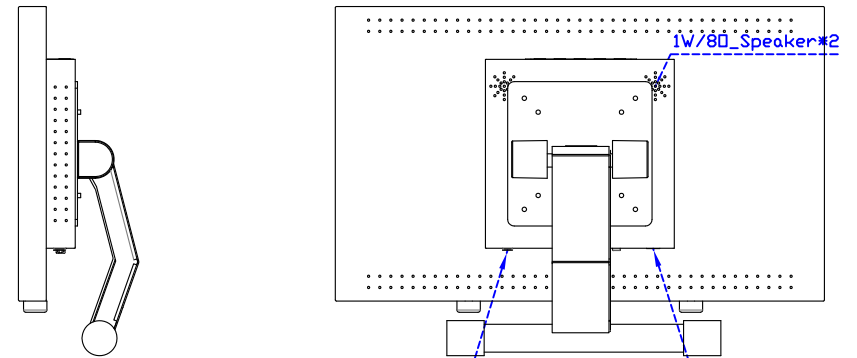

Software Feature :

Draw Test	Position and linearity verification
Controller	Support multiple controllers
Languages	English · Simple Chinese · Traditional Chinese · Japanese · French · German · Spanish · Korean · Arabic · Czech · Danish · Dutch · Greek · Hungarian · Italian · Norwegian · Russian · Polish · Portuguese · Slovenian · Swedish · Thai · Turkish
Mouse Emulator	Right / left button emulation. Auto Right / left Click (PDA function)
Touch Style	Drawing a Mode · button a Mode · Touch Off/ on Switch
Double Click	Configurable double click speed · Configurable double click area
Sound Modes	No sound · Touch down · Touch up
Display Support	display rotation · Support multiple monitors
Division Pattern	Support two halves and four parts with touch function, you can also create your own division patterns.
Settings:	
Edge compensation	Support edge compensation and you can also add your own numbers for it.
Support O.S	All Windows-32/64bit O.S Android ; Linux ; MAC

AIM-TMPCTU185-R07W V

AIM-TMPCTU185-R07W Y

3 Year Warranty
LCD Panel 1 Year

18.5" Touch Monitor.
 (VESA Mount)

AIM-TMxxx185-R07W_R09W

X type mount (Default)

18.5" Embedded Touch Monitor.
(Open Frame)

AIM-TMOPxxxx185-R07W_R09W

18.5" Desktop Touch Monitor.
(Foldable Stand)

AIM-TMxxxx185-R07WA_R09WA

DC_12V/DP/HDMI/VGA/Audio

Touch_USB/RS232

18.5" Desktop Touch Monitor.
(Photo Stand)

AIM-TMxxxx185-R07WP_R09WP

18.5" Desktop Touch Monitor.
(PQS Stand)

AIM-TMxxxx185-R07WV_R09WV

18.5" Desktop Touch Monitor.
(Ergonomic Stand)

AIM-TMxxxx185-R07WY_R09WY