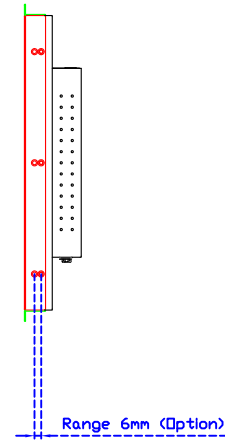

AIM-TMPCTU185-R07W V

AIM-TMPCTU185-R07W Y

3 Year Warranty
LCD Panel 1 Year

18.5" Touch Monitor.
 (VESA Mount)

AIM-TMxxx185-R07W_R09W

X type mount (Default)

18.5" Embedded Touch Monitor.
(Open Frame)

AIM-TMOPxxxx185-R07W_R09W

18.5" Desktop Touch Monitor.
(Foldable Stand)

AIM-TMxxxx185-R07WA_R09WA

DC_12V/DP/HDMI/VGA/Audio

Touch_USB/RS232

18.5" Desktop Touch Monitor.
(Photo Stand)

AIM-TMxxxx185-R07WP_R09WP

18.5" Desktop Touch Monitor.
(PQS Stand)

AIM-TMxxxx185-R07WV_R09WV

18.5" Desktop Touch Monitor.
(Ergonomic Stand)

AIM-TMxxxx185-R07WY_R09WY