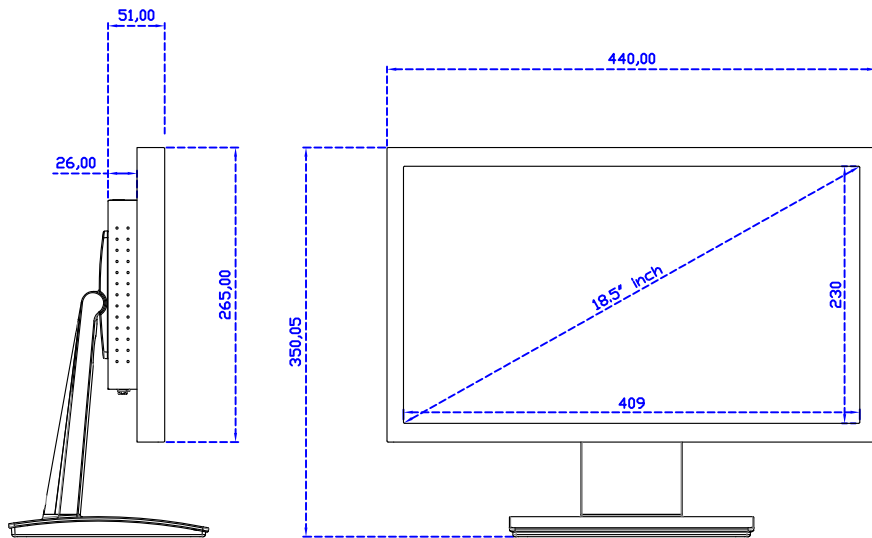

18.5" Desktop Touch Monitor.
(Foldable Stand)

AIM-TMxxxx185-R07WA_R09WA

DC_12V/DP/HDMI/VGA/Audio

Touch_USB/RS232

18.5" Desktop Touch Monitor.
(Photo Stand)

AIM-TMxxxx185-R07WP_R09WP

18.5" Desktop Touch Monitor.
(PQS Stand)

AIM-TMxxxx185-R07WV_R09WV

18.5" Desktop Touch Monitor.
(Ergonomic Stand)

AIM-TMxxxx185-R07WY_R09WY