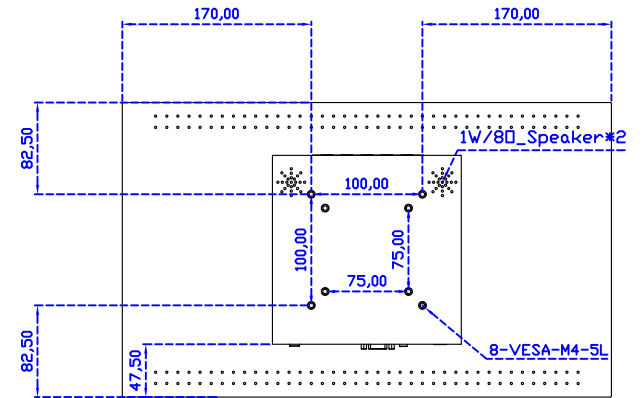

※AiM Touch has the right to update specs without further notice.

AIM-TMPCTU185-R07W A

AIM-TMPCTU185-R07W P

18.5" Projected capacitive Multi-Touch Monitor (1366*768)

Touch Feature :

Input Method	Capacitive stylus, Finger
Linearity	≤2.5mm
Surface	≥7H
Life Time	Unlimited
Application	Writing and Signature Capture Capability

Software Feature :

Draw Test	Position and linearity verification
Controller	Support multiple controllers
Languages	English · Simple Chinese · Traditional Chinese · Japanese · French · German · Spanish · Korean · Arabic · Czech · Danish · Dutch · Greek · Hungarian · Italian · Norwegian · Russian · Polish · Portuguese · Slovenian · Swedish · Thai · Turkish
Mouse Emulator	Right / left button emulation. Auto Right / left Click (PDA function)
Touch Style	Drawing a Mode · button a Mode · Touch Off/ on Switch
Double Click	Configurable double click speed · Configurable double click area
Sound Modes	No sound · Touch down · Touch up
Display Support	display rotation · Support multiple monitors
Division Pattern	Support two halves and four parts with touch function, you can also create your own division patterns.
Settings:	
Edge compensation	Support edge compensation and you can also add your own numbers for it.
Support O.S	All Windows-32/64bit O.S Android ; Linux ; MAC

AIM-TMPCTU185-R07W V

AIM-TMPCTU185-R07W Y

3 Year Warranty
LCD Panel 1 Year

18.5" Touch Monitor.
 (VESA Mount)

AIM-TMxxx185-R07W_R09W

X type mount (Default)

18.5" Embedded Touch Monitor.
(Open Frame)

AIM-TMOPxxxx185-R07W_R09W

AIM-TMxxxx185-R07WV_R09WV

18.5" Desktop Touch Monitor.
(Ergonomic Stand)

AIM-TMxxxx185-R07WY_R09WY