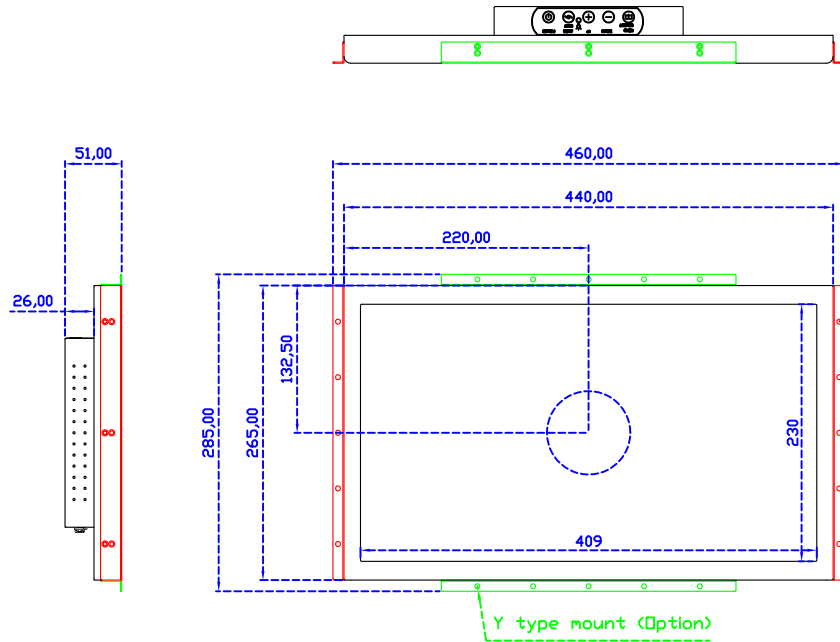

18.5" Projected capacitive Multi-Touch Monitor (1366*768)

Display Specifications :

Active Area	409 × 230 mm
Pixel Pitch	0.300 × 0.300 mm
Brightness	250 cd/m ²
Contrast Ratio	1000 : 1
Resolution	1366 x 768 (WXGA)
Viewing Angle	L/R170° ; U/D160°
Response Time	5ms (Tr + Tf)
Display Colors	16.7M
Display Modes	640×480 ; 800×600 ; 1024×768 ; 1280×720 ; 1366×768
Signal input	VGA ; Audio ; Display Port ; HDMI
Speaker	1W (8Ω) × 2
OSD Keyboard	⊙Power ⊙Auto adjust ⊕ ⊖ ⊙Menu
Power Source	DC 12V (DC Jack Φ2.1mm)
Power Consumption	≤13w
Storage 、 Operation	-20~60°C ; 0~50°C
VESA	75×75 ; 100×100 mm
Casing Colors	Black (OEM other colors)
Casing Size 、 Weight	440 × 265 × 51 mm ; 4.2 kg (W×H×D) (Without Stand)
Carton 、 gross weight	550 × 400 × 180 mm ; 5.8 kg (W×H×D)
Accessory	VGA cable / HDMI cable / Audio cable / AC90~260V Adapter / Power cable / USB or RS232 cable / Cleaning wipes / Driver Disk ※DP cable (Optional)

AIM-TMPCTU185-R07W V

AIM-TMPCTU185-R07W Y

3 Year Warranty
LCD Panel 1 Year

18.5" Touch Monitor.
 (VESA Mount)

AIM-TMxxx185-R07W_R09W

X type mount (Default)

18.5" Embedded Touch Monitor.
(Open Frame)

AIM-TMOPxxxx185-R07W_R09W

18.5" Desktop Touch Monitor.
(Foldable Stand)

AIM-TMxxxx185-R07WA_R09WA

DC_12V/DP/HDMI/VGA/Audio

Touch_USB/RS232

18.5" Desktop Touch Monitor.
(Photo Stand)

AIM-TMxxxx185-R07WP_R09WP

18.5" Desktop Touch Monitor.
(PQS Stand)

AIM-TMxxxx185-R07WV_R09WV

18.5" Desktop Touch Monitor.
(Ergonomic Stand)

AIM-TMxxxx185-R07WY_R09WY