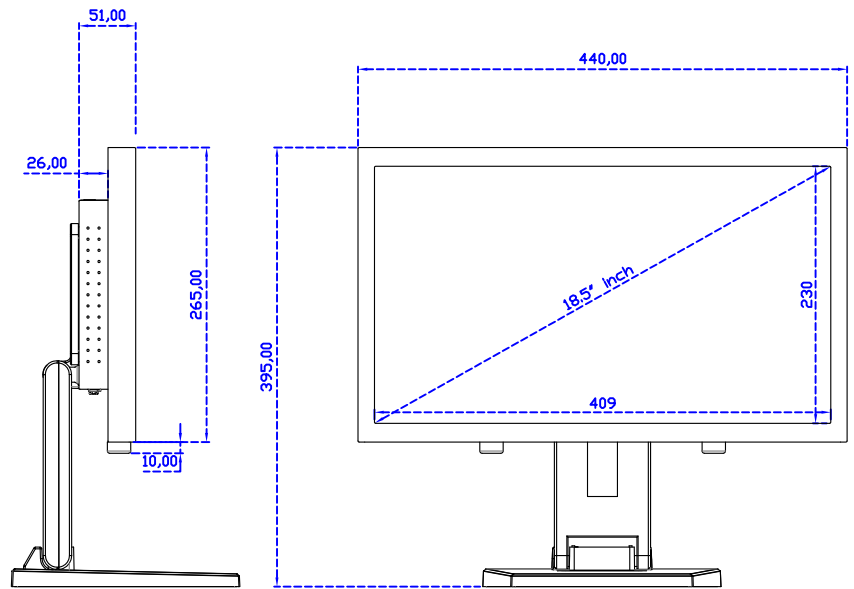

AIM-TMPCTU185-R07W V

AIM-TMPCTU185-R07W Y

3 Year Warranty
LCD Panel 1 Year

18.5" Touch Monitor.
 (VESA Mount)

AIM-TMxxx185-R07W_R09W

X type mount (Default)

18.5" Embedded Touch Monitor.
(Open Frame)

AIM-TMOPxxxx185-R07W_R09W

18.5" Desktop Touch Monitor.
(Foldable Stand)

AIM-TMxxxx185-R07WA_R09WA

DC_12V/DP/HDMI/VGA/Audio

Touch_USB/RS232

18.5" Desktop Touch Monitor.
(Photo Stand)

AIM-TMxxxx185-R07WP_R09WP

18.5" Desktop Touch Monitor.
(PQS Stand)

AIM-TMxxxx185-R07WV_R09WV

18.5" Desktop Touch Monitor.
(Ergonomic Stand)

AIM-TMxxxx185-R07WY_R09WY