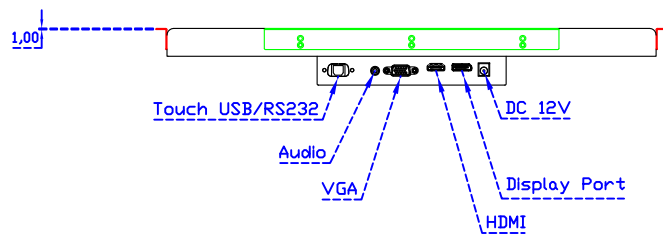

Software Feature :

Draw Test	Position and linearity verification
Controller	Support multiple controllers
Languages	English · Simple Chinese · Traditional Chinese · Japanese · French · German · Spanish · Korean · Arabic · Czech · Danish · Dutch · Greek · Hungarian · Italian · Norwegian · Russian · Polish · Portuguese · Slovenian · Swedish · Thai · Turkish
Mouse Emulator	Right / left button emulation. Auto Right / left Click (PDA function)
Touch Style	Drawing a Mode · button a Mode · Touch Off/ on Switch
Double Click	Configurable double click speed · Configurable double click area
Sound Modes	No sound · Touch down · Touch up
Display Support	display rotation · Support multiple monitors
Division Pattern	Support two halves and four parts with touch function, you can also create your own division patterns.
Settings:	
Edge compensation	Support edge compensation and you can also add your own numbers for it.
Support O.S	All Windows-32/64bit O.S Android ; Linux ; MAC

AIM-TMPCTU185-R07W V

AIM-TMPCTU185-R07W Y

3 Year Warranty
LCD Panel 1 Year

18.5" Touch Monitor.
 (VESA Mount)

AIM-TMxxx185-R07W_R09W

X type mount (Default)

18.5" Embedded Touch Monitor.
(Open Frame)

AIM-TMOPxxxx185-R07W_R09W

18.5" Desktop Touch Monitor.
(Foldable Stand)

AIM-TMxxxx185-R07WA_R09WA

DC_12V/DP/HDMI/VGA/Audio

Touch_USB/RS232

18.5" Desktop Touch Monitor.
(Photo Stand)

AIM-TMxxxx185-R07WP_R09WP

18.5" Desktop Touch Monitor.
(PQS Stand)