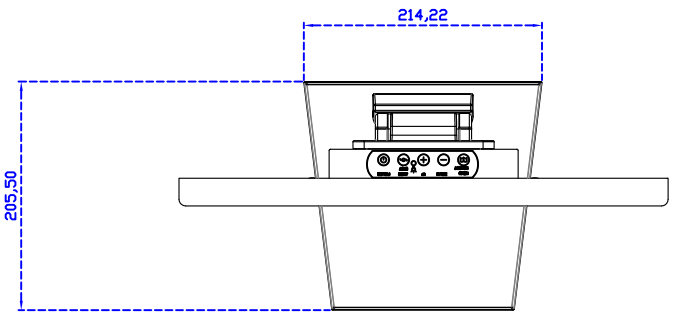

AIM-TMPCTU185-R07W V

AIM-TMPCTU185-R07W Y

3 Year Warranty
LCD Panel 1 Year

18.5" Touch Monitor.
 (VESA Mount)

AIM-TMxxx185-R07W_R09W

X type mount (Default)

18.5" Embedded Touch Monitor.
(Open Frame)

AIM-TMOPxxxx185-R07W_R09W

18.5" Desktop Touch Monitor.
(Foldable Stand)

AIM-TMxxxx185-R07WA_R09WA

DC_12V/DP/HDMI/VGA/Audio

Touch_USB/RS232

18.5" Desktop Touch Monitor.
(Photo Stand)

AIM-TMxxxx185-R07WP_R09WP

18.5" Desktop Touch Monitor.
(PQS Stand)

AIM-TMxxxx185-R07WV_R09WV

18.5" Desktop Touch Monitor.
(Ergonomic Stand)

AIM-TMxxxx185-R07WY_R09WY