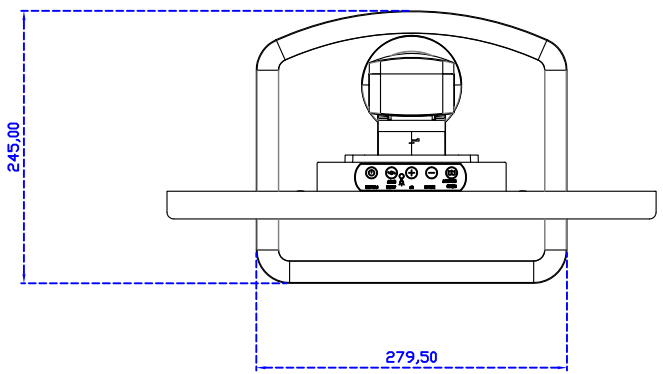

AIM-TMPCTU185-R07W V

AIM-TMPCTU185-R07W Y

3 Year Warranty
LCD Panel 1 Year

18.5" Touch Monitor.
 (VESA Mount)

AIM-TMxxx185-R07W_R09W

X type mount (Default)

18.5" Embedded Touch Monitor.
(Open Frame)

AIM-TMOPxxxx185-R07W_R09W

18.5" Desktop Touch Monitor.
(Foldable Stand)

AIM-TMxxxx185-R07WA_R09WA

DC_12V/DP/HDMI/VGA/Audio

Touch_USB/RS232

18.5" Desktop Touch Monitor.
(Photo Stand)

AIM-TMxxxx185-R07WP_R09WP

18.5" Desktop Touch Monitor.
(PQS Stand)

AIM-TMxxxx185-R07WV_R09WV

18.5" Desktop Touch Monitor.
(Ergonomic Stand)

AIM-TMxxxx185-R07WY_R09WY