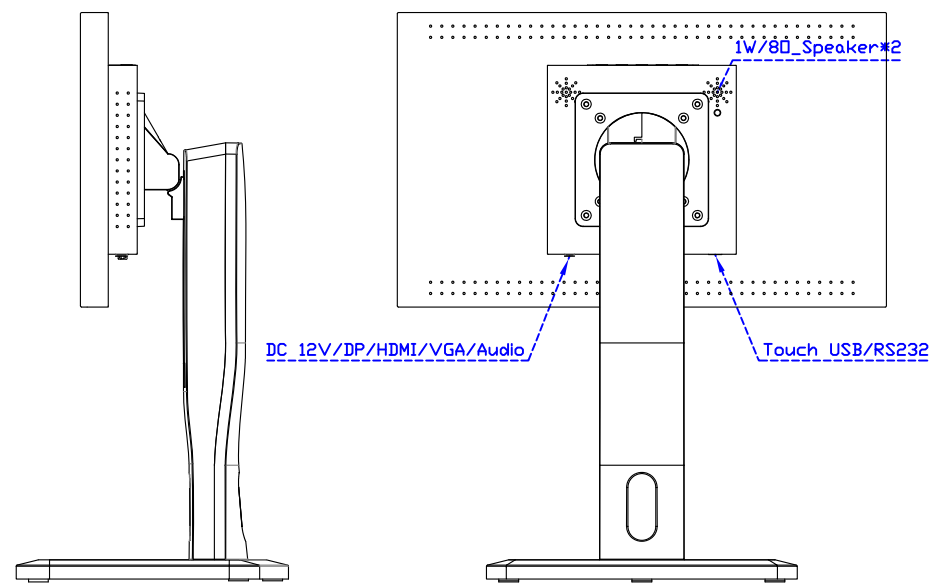

AIM-TMPCTU185-R07W V

AIM-TMPCTU185-R07W Y

3 Year Warranty
LCD Panel 1 Year

18.5" Touch Monitor.
 (VESA Mount)

AIM-TMxxx185-R07W_R09W

X type mount (Default)

18.5" Embedded Touch Monitor.
(Open Frame)

AIM-TMOPxxxx185-R07W_R09W

18.5" Desktop Touch Monitor.
(Foldable Stand)

AIM-TMxxxx185-R07WA_R09WA

DC_12V/DP/HDMI/VGA/Audio

Touch_USB/RS232

18.5" Desktop Touch Monitor.
(Photo Stand)

AIM-TMxxxx185-R07WP_R09WP

18.5" Desktop Touch Monitor.
(PQS Stand)

AIM-TMxxxx185-R07WV_R09WV

18.5" Desktop Touch Monitor.
(Ergonomic Stand)

AIM-TMxxxx185-R07WY_R09WY