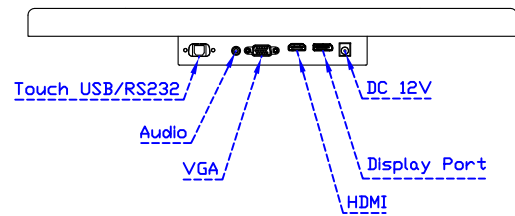

Software Feature :

Draw Test	Position and linearity verification
Controller	Support multiple controllers
Languages	English · Simple Chinese · Traditional Chinese · Japanese · French · German · Spanish · Korean · Arabic · Czech · Danish · Dutch · Greek · Hungarian · Italian · Norwegian · Russian · Polish · Portuguese · Slovenian · Swedish · Thai · Turkish
Mouse Emulator	Right / left button emulation. Auto Right / left Click (PDA function)
Touch Style	Drawing a Mode · button a Mode · Touch Off/ on Switch
Double Click	Configurable double click speed · Configurable double click area
Sound Modes	No sound · Touch down · Touch up
Display Support	display rotation · Support multiple monitors
Division Pattern	Support two halves and four parts with touch function, you can also create your own division patterns.
Settings:	
Edge compensation	Support edge compensation and you can also add your own numbers for it.
Support O.S	All Windows-32/64bit O.S Android ; Linux ; MAC

AIM-TMPCTU185-R07W V

AIM-TMPCTU185-R07W Y

3 Year Warranty
LCD Panel 1 Year

18.5" Touch Monitor.
 (VESA Mount)

AIM-TMxxx185-R07W_R09W

X type mount (Default)

18.5" Embedded Touch Monitor.
(Open Frame)

AIM-TMOPxxxx185-R07W_R09W