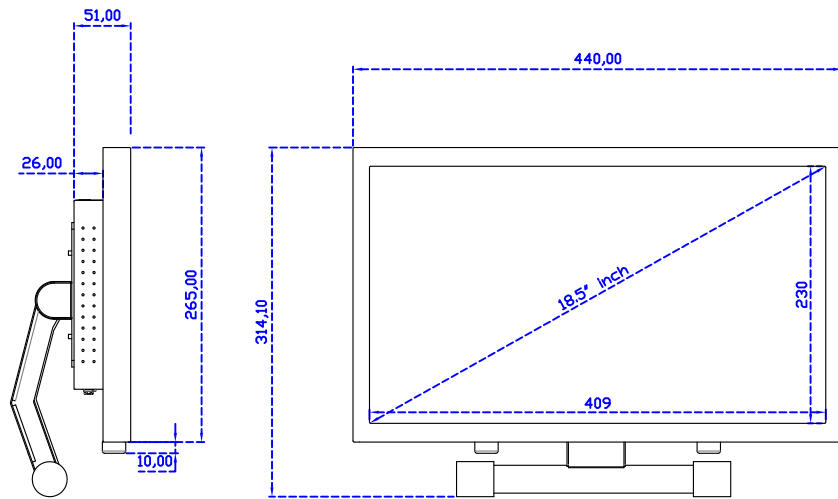

18.5" Projected capacitive Multi-Touch Monitor (1366*768)

Display Specifications :

Active Area	409 × 230 mm
Pixel Pitch	0.300 × 0.300 mm
Brightness	250 cd/m ²
Contrast Ratio	1000 : 1
Resolution	1366 x 768 (WXGA)
Viewing Angle	L/R170° ; U/D160°
Response Time	5ms (Tr + Tf)
Display Colors	16.7M
Display Modes	640×480 ; 800×600 ; 1024×768 ; 1280×720 ; 1366×768
Signal input	VGA ; Audio ; Display Port ; HDMI
Speaker	1W (8Ω) × 2
OSD Keyboard	⊙Power ⊙Auto adjust ⊕ ⊖ ⊙Menu
Power Source	DC 12V (DC Jack Φ2.1mm)
Power Consumption	≤13w
Storage 、 Operation	-20~60°C ; 0~50°C
VESA	75×75 ; 100×100 mm
Casing Colors	Black (OEM other colors)
Casing Size 、 Weight	440 × 265 × 51 mm ; 4.2 kg (W×H×D) (Without Stand)
Carton 、 gross weight	550 × 400 × 180 mm ; 5.8 kg (W×H×D)
Accessory	VGA cable / HDMI cable / Audio cable / AC90~260V Adapter / Power cable / USB or RS232 cable / Cleaning wipes / Driver Disk ※DP cable (Optional)

AIM-TMPCTU185-R07W V

AIM-TMPCTU185-R07W Y

3 Year Warranty
LCD Panel 1 Year

18.5" Touch Monitor.
 (VESA Mount)

AIM-TMxxx185-R07W_R09W

X type mount (Default)

18.5" Embedded Touch Monitor.
(Open Frame)

AIM-TMOPxxxx185-R07W_R09W

18.5" Desktop Touch Monitor.
(Foldable Stand)

AIM-TMxxxx185-R07WA_R09WA

DC_12V/DP/HDMI/VGA/Audio

Touch_USB/RS232

18.5" Desktop Touch Monitor.
(Photo Stand)

AIM-TMxxxx185-R07WP_R09WP

18.5" Desktop Touch Monitor.
(PQS Stand)

AIM-TMxxxx185-R07WV_R09WV

18.5" Desktop Touch Monitor.
(Ergonomic Stand)

AIM-TMxxxx185-R07WY_R09WY