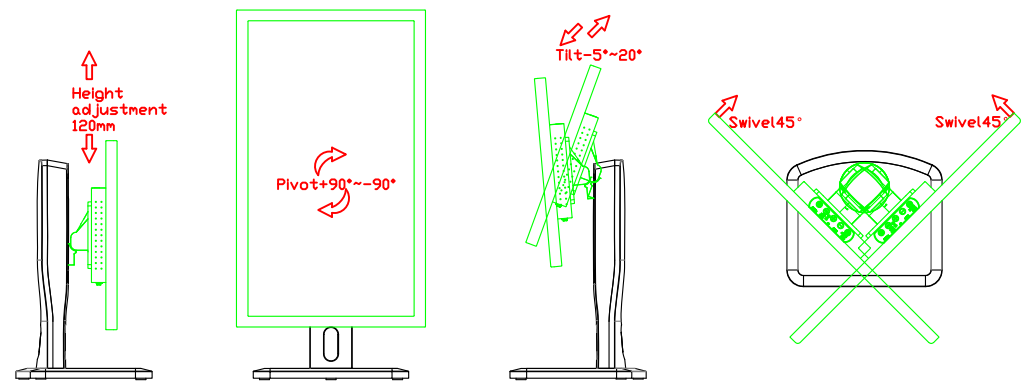

18.5" Desktop Touch Monitor.
(Foldable Stand)

AIM-TMxxxx185-R07WA_R09WA

DC_12V/DP/HDMI/VGA/Audio

Touch_USB/RS232

18.5" Desktop Touch Monitor.
(Photo Stand)

AIM-TMxxxx185-R07WP_R09WP

18.5" Desktop Touch Monitor.
(PQS Stand)

AIM-TMxxxx185-R07WV_R09WV

18.5" Desktop Touch Monitor.
(Ergonomic Stand)

AIM-TMxxxx185-R07WY_R09WY