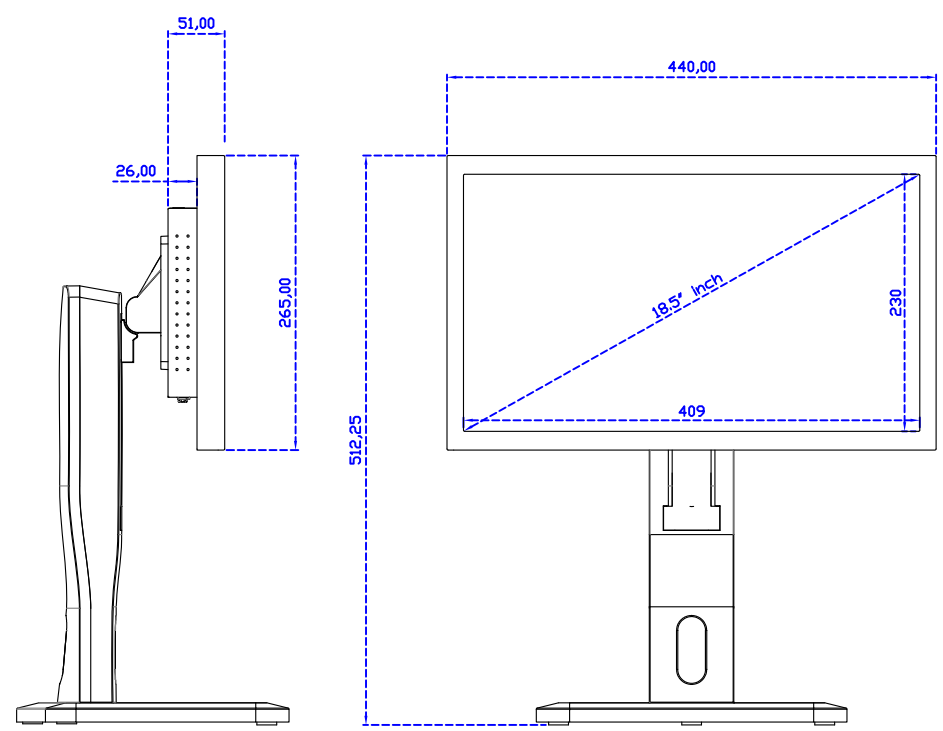

AIM-TMPCTU185-R07W V

AIM-TMPCTU185-R07W Y

3 Year Warranty
LCD Panel 1 Year

18.5" Touch Monitor.
 (VESA Mount)

AIM-TMxxx185-R07W_R09W

X type mount (Default)

18.5" Embedded Touch Monitor.
(Open Frame)

AIM-TMOPxxxx185-R07W_R09W

18.5" Desktop Touch Monitor.
(Foldable Stand)

AIM-TMxxxx185-R07WA_R09WA

DC_12V/DP/HDMI/VGA/Audio

Touch_USB/RS232

18.5" Desktop Touch Monitor.
(Photo Stand)

AIM-TMxxxx185-R07WP_R09WP

18.5" Desktop Touch Monitor.
(PQS Stand)

AIM-TMxxxx185-R07WV_R09WV

18.5" Desktop Touch Monitor.
(Ergonomic Stand)

AIM-TMxxxx185-R07WY_R09WY