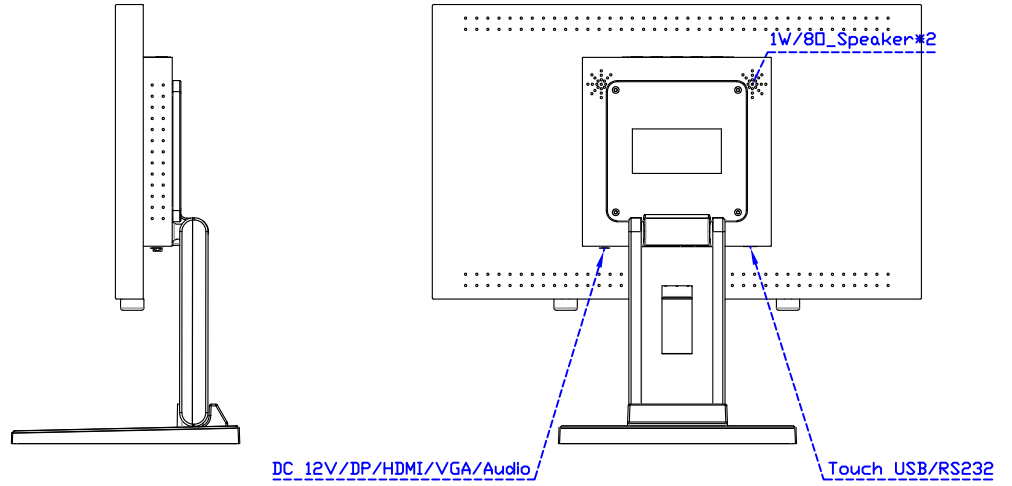

AIM-TMPCTU185-R07W V

AIM-TMPCTU185-R07W Y

3 Year Warranty
LCD Panel 1 Year

18.5" Touch Monitor.
 (VESA Mount)

AIM-TMxxx185-R07W_R09W

X type mount (Default)

18.5" Embedded Touch Monitor.
(Open Frame)

AIM-TMOPxxxx185-R07W_R09W

18.5" Desktop Touch Monitor.
(Foldable Stand)

AIM-TMxxxx185-R07WA_R09WA

DC_12V/DP/HDMI/VGA/Audio

Touch_USB/RS232

18.5" Desktop Touch Monitor.
(Photo Stand)

AIM-TMxxxx185-R07WP_R09WP

18.5" Desktop Touch Monitor.
(PQS Stand)

AIM-TMxxxx185-R07WV_R09WV

18.5" Desktop Touch Monitor.
(Ergonomic Stand)

AIM-TMxxxx185-R07WY_R09WY