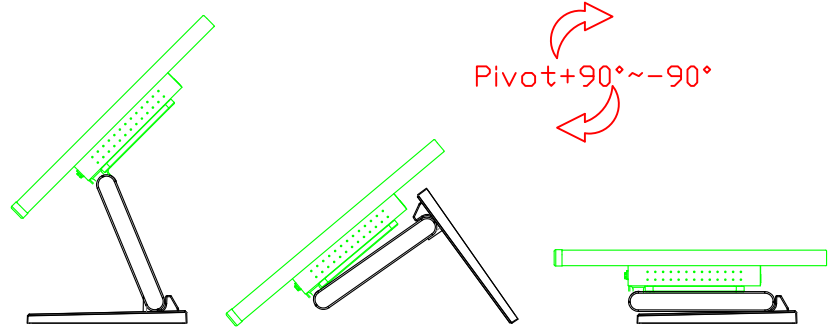

Software Feature :

Draw Test	Position and linearity verification
Controller	Support multiple controllers
Languages	English · Simple Chinese · Traditional Chinese · Japanese · French · German · Spanish · Korean · Arabic · Czech · Danish · Dutch · Greek · Hungarian · Italian · Norwegian · Russian · Polish · Portuguese · Slovenian · Swedish · Thai · Turkish
Mouse Emulator	Right / left button emulation. Auto Right / left Click (PDA function)
Touch Style	Drawing a Mode · button a Mode · Touch Off/ on Switch
Double Click	Configurable double click speed · Configurable double click area
Sound Modes	No sound · Touch down · Touch up
Display Support	display rotation · Support multiple monitors
Division Pattern	Support two halves and four parts with touch function, you can also create your own division patterns.
Settings:	
Edge compensation	Support edge compensation and you can also add your own numbers for it.
Support O.S	All Windows-32/64bit O.S Android ; Linux ; MAC

AIM-TMPCTU185-R07W V

AIM-TMPCTU185-R07W Y

3 Year Warranty
LCD Panel 1 Year

18.5" Touch Monitor.
 (VESA Mount)

AIM-TMxxx185-R07W_R09W

X type mount (Default)

18.5" Embedded Touch Monitor.
(Open Frame)

AIM-TMOPxxxx185-R07W_R09W