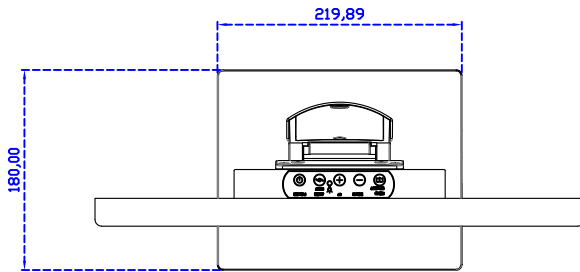

AIM-TMPCTU185-R01W V

AIM-TMPCTU185-R01W Y

3 Year Warranty
LCD Panel 1 Year

18.5" Touch Monitor.
 (VESA Mount)

AIM-TMxxxx185-R01W_R03W

18.5" Embedded Touch Monitor.
(Open Frame)

AIM-TMOPxxxx185-R01W_R03W

18.5" Desktop Touch Monitor.
(Foldable Stand)

AIM-TMxxxx185-R01WA_R03WA

18.5" Desktop Touch Monitor.
(Photo Stand)

AIM-TMxxxx185-R01WP_R03WP

18.5" Desktop Touch Monitor.
(POS Stand)

AIM-TMxxx185-R01WV_R03WV

18.5" Desktop Touch Monitor.
(Ergonomic Stand)