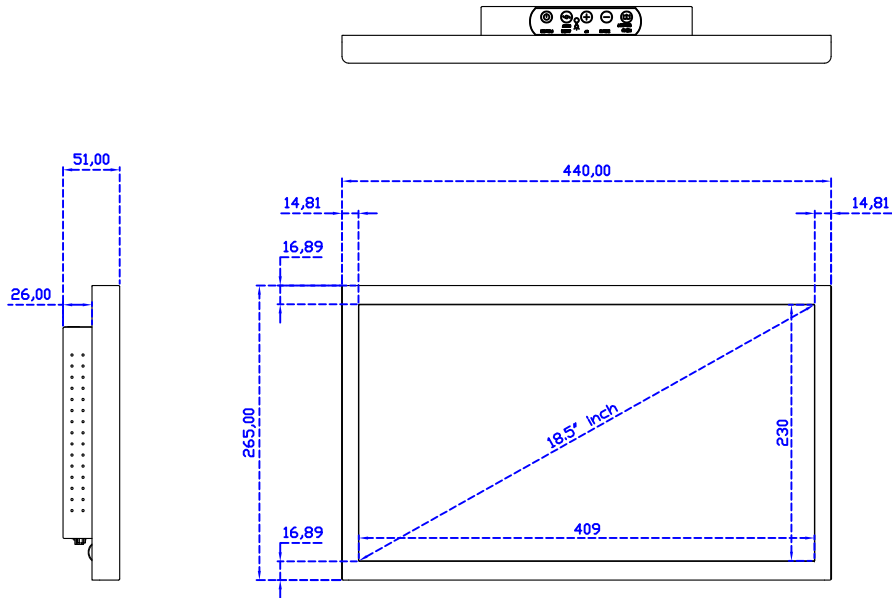

18.5" Touch Monitor.
(VESA Mount)

AIM-TMxxxx185-R01W_R03W