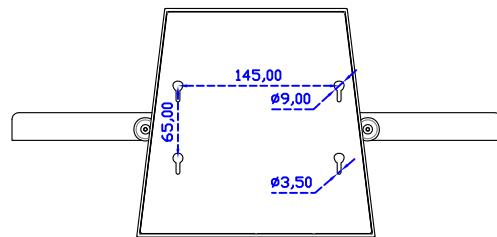

18.5" Desktop Touch Monitor.
(Foldable Stand)

AIM-TMxxxx185-R01WA_R03WA