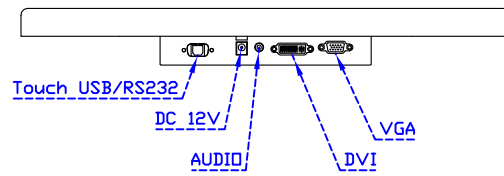

### Software Feature :

Draw Test	Position and linearity verification
Controller	Support multiple controllers
Languages	English · Simple Chinese · Traditional Chinese · Japanese · French · German · Spanish · Korean · Arabic · Czech · Danish · Dutch · Greek · Hungarian · Italian · Norwegian · Russian · Polish · Portuguese · Slovenian · Swedish · Thai · Turkish
Mouse Emulator	Right / left button emulation. Auto Right / left Click ( PDA function )
Touch Style	Drawing a Mode · button a Mode · Touch Off/ on Switch
Double Click	Configurable double click speed · Configurable double click area
Sound Modes	No sound · Touch down · Touch up
Display Support	display rotation · Support multiple monitors
Division Pattern	Support two halves and four parts with touch function, you can also create your own division patterns.
Settings:	
Edge compensation	Support edge compensation and you can also add your own numbers for it.
Support O.S	All Windows-32/64bit O.S Android ; Linux ; MAC

AIM-TMPCTU185-R01W V

AIM-TMPCTU185-R01W Y

**3 Year Warranty**  
LCD Panel 1 Year

18.5" Touch Monitor.  
 (VESA Mount)  
 AIM-TMxxxx185-R01W\_R03W

18.5" Embedded Touch Monitor.  
(Open Frame)

AIM-TMOPxxxx185-R01W\_R03W