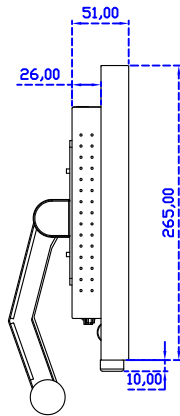

### Display Specifications :

Active Area	409 × 230 mm
Pixel Pitch	0.300 × 0.300 mm
Brightness	250 cd/m <sup>2</sup>
Contrast Ratio	1000 : 1
Resolution	1366 x 768 ( WXGA )
Viewing Angle	L/R170° ; U/D160°
Response Time	5ms ( Tr + Tf )
Display Colors	16.7M
Display Modes	640×480 ; 800×600 ; 1024×768 ; 1280×720 ; 1366×768
Signal input	VGA ; Audio ; DVI
Speaker	1W ( 8Ω ) × 2
OSD Keyboard	⊙Power ⊙Auto adjust ⊕ ⊖ ⊙Menu
Power Source	DC 12V ( DC Jack Φ2.1mm )
Power Consumption	≤13w
Storage 、 Operation	-20~60°C ; 0~50°C
VESA	75×75 ; 100×100 mm
Casing Colors	Black ( OEM other colors )
Casing Size 、 Weight	440 × 265 × 51 mm ; 4.2 kg ( W×H×D ) ( Without Stand )
Carton 、 gross weight	550 × 400 × 180 mm ; 5.8 kg ( W×H×D )
Accessory	VGA cable / Audio cable / AC90~260V Adapter / Power cable / USB or RS232 cable / Cleaning wipes / Driver Disk ※DVI cable ( Optional )

AIM-TMPCTU185-R01W V

AIM-TMPCTU185-R01W Y

**3 Year Warranty**  
LCD Panel 1 Year

18.5" Touch Monitor.  
 (VESA Mount)  
 AIM-TMxxxx185-R01W\_R03W

18.5" Embedded Touch Monitor.  
(Open Frame)

AIM-TMOPxxxx185-R01W\_R03W

18.5" Desktop Touch Monitor.  
(Foldable Stand)

AIM-TMxxxx185-R01WA\_R03WA

18.5" Desktop Touch Monitor.  
(Photo Stand)

AIM-TMxxxx185-R01WP\_R03WP

18.5" Desktop Touch Monitor.  
(POS Stand)

AIM-TMxxx185-R01WV\_R03WV

18.5" Desktop Touch Monitor.  
(Ergonomic Stand)

AIM-TMxxxx185-R01WY\_R03WY