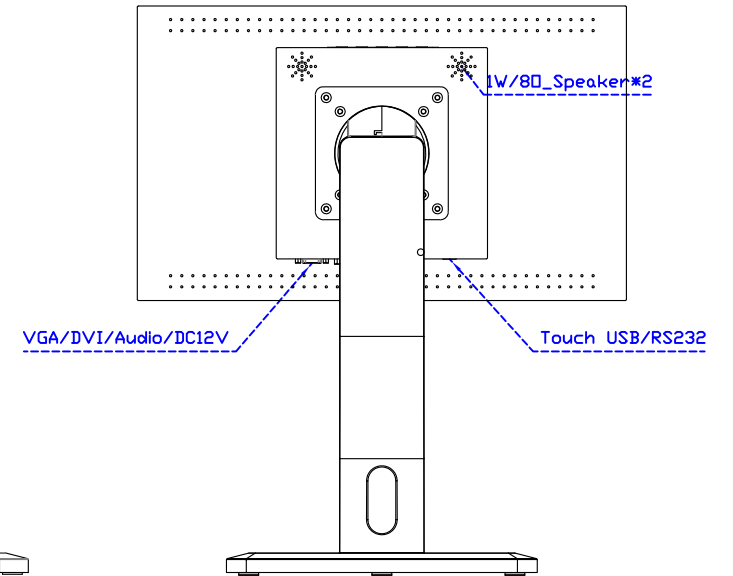

18.5" Desktop Touch Monitor.
(Ergonomic Stand)

AIM-TMxxxx185-R01WY_R03WY