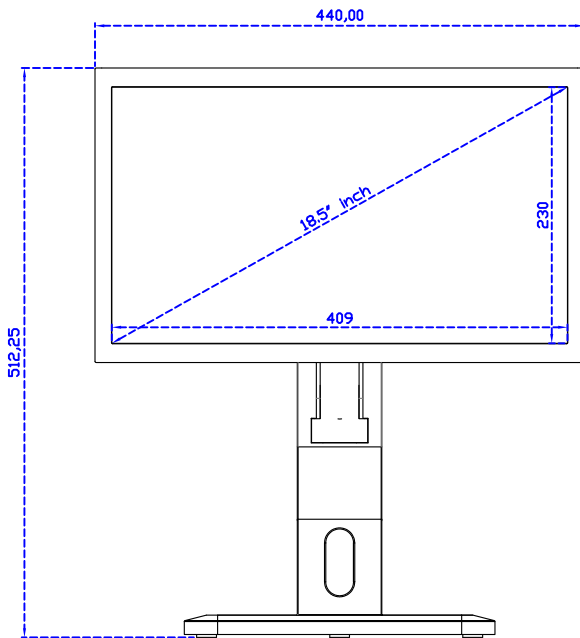

18.5" Projected capacitive Multi-Touch Monitor (1366*768)

Display Specifications :

Active Area	409 × 230 mm
Pixel Pitch	0.300 × 0.300 mm
Brightness	250 cd/m ²
Contrast Ratio	1000 : 1
Resolution	1366 x 768 (WXGA)
Viewing Angle	L/R170° ; U/D160°
Response Time	5ms (Tr + Tf)
Display Colors	16.7M
Display Modes	640×480 ; 800×600 ; 1024×768 ; 1280×720 ; 1366×768
Signal input	VGA ; Audio ; DVI
Speaker	1W (8Ω) × 2
OSD Keyboard	⊙Power ⊙Auto adjust ⊕ ⊖ ⊙Menu
Power Source	DC 12V (DC Jack Φ2.1mm)
Power Consumption	≤13w
Storage · Operation	-20~60°C ; 0~50°C
VESA	75×75 ; 100×100 mm
Casing Colors	Black (OEM other colors)
Casing Size · Weight	440 × 265 × 51 mm ; 3.8 kg (W×H×D) (Without Stand)
Carton · gross weight	550 × 395 × 170 mm ; 5.4 kg (W×H×D)
Accessory	VGA cable / Audio cable / AC100~240V Adapter / Power cable / USB or RS232 cable / Cleaning wipes / Driver Disk ※DVI cable (Optional)

AIM-TMPCTU185-R01W V

AIM-TMPCTU185-R01W Y

3 Year Warranty
LCD Panel 1 Year

18.5" Touch Monitor.
 (VESA Mount)

AIM-TMxxxx185-R01W_R03W

18.5" Embedded Touch Monitor.
(Open Frame)

AIM-TMOPxxxx185-R01W_R03W

18.5" Desktop Touch Monitor.
(Foldable Stand)

AIM-TMxxxx185-R01WA_R03WA

18.5" Desktop Touch Monitor.
(Photo Stand)

AIM-TMxxxx185-R01WP_R03WP

18.5" Desktop Touch Monitor.
(POS Stand)

AIM-TMxxx185-R01WV_R03WV

18.5" Desktop Touch Monitor.
(Ergonomic Stand)