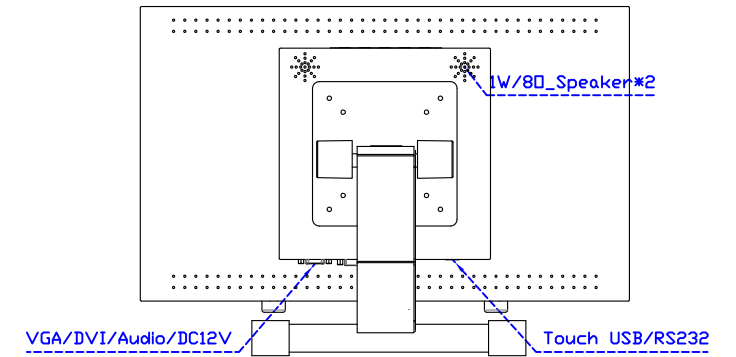

### Software Feature :

Draw Test	Position and linearity verification
Controller	Support multiple controllers
Languages	English · Simple Chinese · Traditional Chinese · Japanese · French · German · Spanish · Korean · Arabic · Czech · Danish · Dutch · Greek · Hungarian · Italian · Norwegian · Russian · Polish · Portuguese · Slovenian · Swedish · Thai · Turkish
Mouse Emulator	Right / left button emulation. Auto Right / left Click ( PDA function )
Touch Style	Drawing a Mode · button a Mode · Touch Off/ on Switch
Double Click	Configurable double click speed · Configurable double click area
Sound Modes	No sound · Touch down · Touch up
Display Support	display rotation · Support multiple monitors
Division Pattern	Support two halves and four parts with touch function, you can also create your own division patterns.
Settings:	
Edge compensation	Support edge compensation and you can also add your own numbers for it.
Support O.S	All Windows-32/64bit O.S Android ; Linux ; MAC

AIM-TMPCTU185-R01W V

AIM-TMPCTU185-R01W Y

**3 Year Warranty**  
LCD Panel 1 Year

18.5" Touch Monitor.  
 (VESA Mount)  
 AIM-TMxxxx185-R01W\_R03W

18.5" Embedded Touch Monitor.  
(Open Frame)

AIM-TMOPxxxx185-R01W\_R03W

18.5" Desktop Touch Monitor.  
(Foldable Stand)

AIM-TMxxxx185-R01WA\_R03WA

18.5" Desktop Touch Monitor.  
(Photo Stand)

AIM-TMxxxx185-R01WP\_R03WP

18.5" Desktop Touch Monitor.  
(POS Stand)

AIM-TMxxx185-R01WV\_R03WV