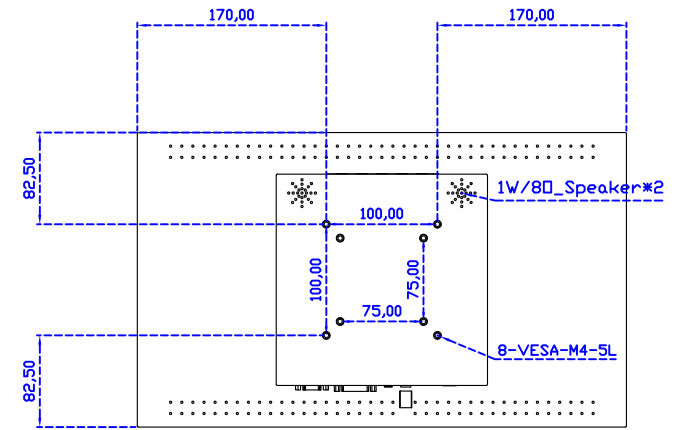

※AiM Touch has the right to update specs without further notice.

AIM-TMPCTU185-R01W A

AIM-TMPCTU185-R01W P

18.5" Projected capacitive Multi-Touch Monitor (1366*768)

Touch Feature :

Input Method	Capacitive stylus, Finger
Linearity	≤2.5mm
Surface	≥7H
Life Time	Unlimited
Application	Writing and Signature Capture Capability

Software Feature :

Draw Test	Position and linearity verification
Controller	Support multiple controllers
Languages	English · Simple Chinese · Traditional Chinese · Japanese · French · German · Spanish · Korean · Arabic · Czech · Danish · Dutch · Greek · Hungarian · Italian · Norwegian · Russian · Polish · Portuguese · Slovenian · Swedish · Thai · Turkish
Mouse Emulator	Right / left button emulation. Auto Right / left Click (PDA function)
Touch Style	Drawing a Mode · button a Mode · Touch Off/ on Switch
Double Click	Configurable double click speed · Configurable double click area
Sound Modes	No sound · Touch down · Touch up
Display Support	display rotation · Support multiple monitors
Division Pattern	Support two halves and four parts with touch function, you can also create your own division patterns.
Settings:	
Edge compensation	Support edge compensation and you can also add your own numbers for it.
Support O.S	All Windows-32/64bit O.S Android ; Linux ; MAC

AIM-TMPCTU185-R01W V

AIM-TMPCTU185-R01W Y

3 Year Warranty
LCD Panel 1 Year

18.5" Touch Monitor.
 (VESA Mount)

AIM-TMxxxx185-R01W_R03W

18.5" Embedded Touch Monitor.
(Open Frame)

AIM-TMOPxxxx185-R01W_R03W

18.5" Desktop Touch Monitor.
(Foldable Stand)

AIM-TMxxxx185-R01WA_R03WA

18.5" Desktop Touch Monitor.
(Photo Stand)

AIM-TMxxxx185-R01WP_R03WP

18.5" Desktop Touch Monitor.
(POS Stand)

AIM-TMxxx185-R01WV_R03WV

18.5" Desktop Touch Monitor.
(Ergonomic Stand)