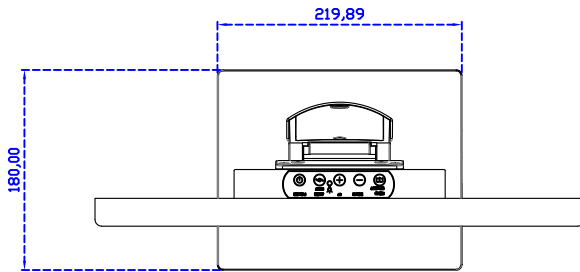

18.5" Desktop Touch Monitor.
(POS Stand)

AIM-TMxxx185-R01WV_R03WV