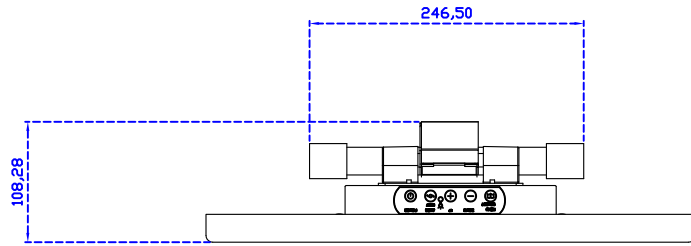

AIM-TMPCTU185-R01W V

AIM-TMPCTU185-R01W Y

3 Year Warranty
LCD Panel 1 Year

18.5" Touch Monitor.
 (VESA Mount)

AIM-TMxxxx185-R01W_R03W

18.5" Embedded Touch Monitor.
(Open Frame)

AIM-TMOPxxxx185-R01W_R03W

18.5" Desktop Touch Monitor.
(Foldable Stand)

AIM-TMxxxx185-R01WA_R03WA

18.5" Desktop Touch Monitor.
(Photo Stand)

AIM-TMxxxx185-R01WP_R03WP

18.5" Desktop Touch Monitor.
(POS Stand)

AIM-TMxxx185-R01WV_R03WV

18.5" Desktop Touch Monitor.
(Ergonomic Stand)