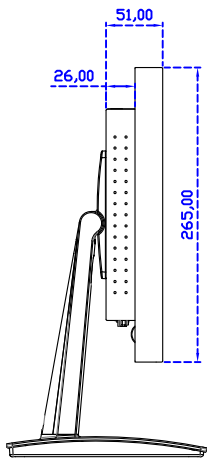

18.5" Projected capacitive Multi-Touch Monitor (1366*768)

Display Specifications :

Active Area	409 × 230 mm
Pixel Pitch	0.300 × 0.300 mm
Brightness	250 cd/m ²
Contrast Ratio	1000 : 1
Resolution	1366 x 768 (WXGA)
Viewing Angle	L/R170° ; U/D160°
Response Time	5ms (Tr + Tf)
Display Colors	16.7M
Display Modes	640×480 ; 800×600 ; 1024×768 ; 1280×720 ; 1366×768
Signal input	VGA ; Audio ; DVI
Speaker	1W (8Ω) × 2
OSD Keyboard	⊙Power ⊙Auto adjust ⊕ ⊖ ⊙Menu
Power Source	DC 12V (DC Jack Φ2.1mm)
Power Consumption	≤13w
Storage · Operation	-20~60°C ; 0~50°C
VESA	75×75 ; 100×100 mm
Casing Colors	Black (OEM other colors)
Casing Size · Weight	440 × 265 × 51 mm ; 3.8 kg (W×H×D) (Without Stand)
Carton · gross weight	550 × 395 × 170 mm ; 5.4 kg (W×H×D)
Accessory	VGA cable / Audio cable / AC100~240V Adapter / Power cable / USB or RS232 cable / Cleaning wipes / Driver Disk ※DVI cable (Optional)

AIM-TMPCTU185-R01W V

AIM-TMPCTU185-R01W Y

3 Year Warranty
LCD Panel 1 Year

18.5" Touch Monitor.
 (VESA Mount)

AIM-TMxxxx185-R01W_R03W

18.5" Embedded Touch Monitor.
(Open Frame)

AIM-TMOPxxxx185-R01W_R03W

18.5" Desktop Touch Monitor.
(Foldable Stand)

AIM-TMxxxx185-R01WA_R03WA

18.5" Desktop Touch Monitor.
(Photo Stand)

AIM-TMxxxx185-R01WP_R03WP

18.5" Desktop Touch Monitor.
(POS Stand)

AIM-TMxxx185-R01WV_R03WV

18.5" Desktop Touch Monitor.
(Ergonomic Stand)