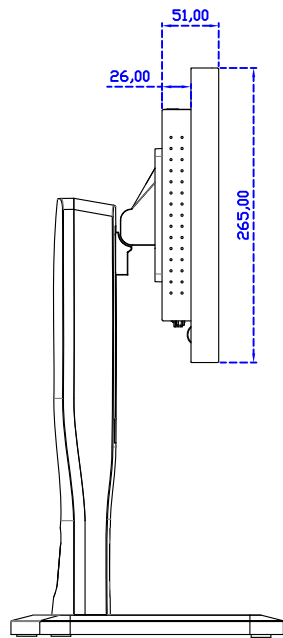

18.5" Desktop Touch Monitor.
(Ergonomic Stand)

AIM-TMxxxx185-R01WY_R03WY