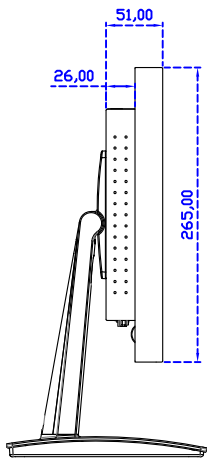

18.5" Desktop Touch Monitor.
(POS Stand)

AIM-TMxxx185-R01WV_R03WV