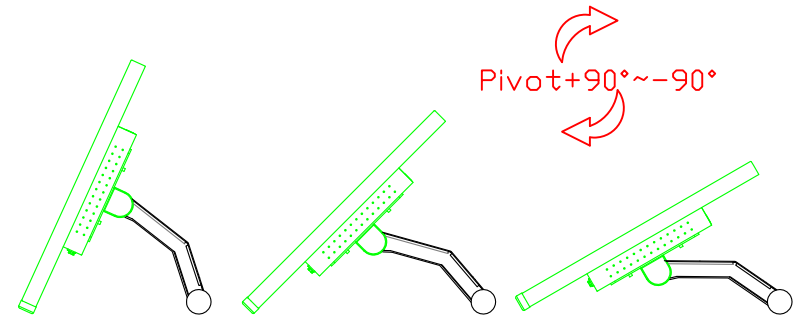

Software Feature :

Draw Test	Position and linearity verification
Controller	Support multiple controllers
Languages	English · Simple Chinese · Traditional Chinese · Japanese · French · German · Spanish · Korean · Arabic · Czech · Danish · Dutch · Greek · Hungarian · Italian · Norwegian · Russian · Polish · Portuguese · Slovenian · Swedish · Thai · Turkish
Mouse Emulator	Right / left button emulation. Auto Right / left Click (PDA function)
Touch Style	Drawing a Mode · button a Mode · Touch Off/ on Switch
Double Click	Configurable double click speed · Configurable double click area
Sound Modes	No sound · Touch down · Touch up
Display Support	display rotation · Support multiple monitors
Division Pattern	Support two halves and four parts with touch function, you can also create your own division patterns.
Settings:	
Edge compensation	Support edge compensation and you can also add your own numbers for it.
Support O.S	All Windows-32/64bit O.S Android ; Linux ; MAC

AIM-TMPCTU185-R01W V

AIM-TMPCTU185-R01W Y

3 Year Warranty
LCD Panel 1 Year

18.5" Touch Monitor.
 (VESA Mount)

AIM-TMxxxx185-R01W_R03W

18.5" Embedded Touch Monitor.
(Open Frame)

AIM-TMOPxxxx185-R01W_R03W

18.5" Desktop Touch Monitor.
(Foldable Stand)

AIM-TMxxxx185-R01WA_R03WA

18.5" Desktop Touch Monitor.
(Photo Stand)

AIM-TMxxxx185-R01WP_R03WP

18.5" Desktop Touch Monitor.
(POS Stand)

AIM-TMxxx185-R01WV_R03WV

18.5" Desktop Touch Monitor.
(Ergonomic Stand)