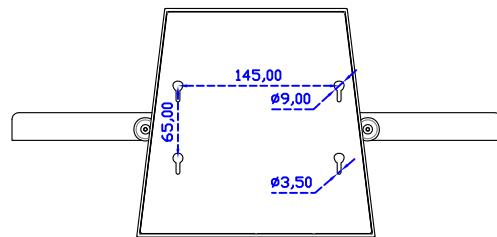

AIM-TMPCTU185-R01W V

AIM-TMPCTU185-R01W Y

3 Year Warranty
LCD Panel 1 Year

18.5" Touch Monitor.
 (VESA Mount)

AIM-TMxxxx185-R01W_R03W

18.5" Embedded Touch Monitor.
(Open Frame)

AIM-TMOPxxxx185-R01W_R03W

18.5" Desktop Touch Monitor.
(Foldable Stand)

AIM-TMxxxx185-R01WA_R03WA

18.5" Desktop Touch Monitor.
(Photo Stand)

AIM-TMxxxx185-R01WP_R03WP

18.5" Desktop Touch Monitor.
(POS Stand)

AIM-TMxxx185-R01WV_R03WV

18.5" Desktop Touch Monitor.
(Ergonomic Stand)