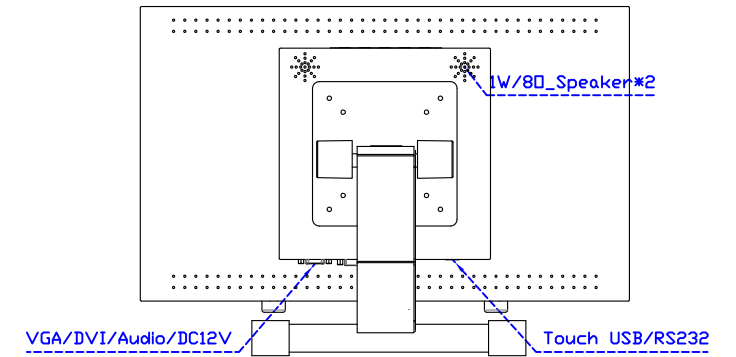

Software Feature :

Draw Test	Position and linearity verification
Controller	Support multiple controllers
Languages	English · Simple Chinese · Traditional Chinese · Japanese · French · German · Spanish · Korean · Arabic · Czech · Danish · Dutch · Greek · Hungarian · Italian · Norwegian · Russian · Polish · Portuguese · Slovenian · Swedish · Thai · Turkish
Mouse Emulator	Right / left button emulation. Auto Right / left Click (PDA function)
Touch Style	Drawing a Mode · button a Mode · Touch Off/ on Switch
Double Click	Configurable double click speed · Configurable double click area
Sound Modes	No sound · Touch down · Touch up
Display Support	display rotation · Support multiple monitors
Division Pattern	Support two halves and four parts with touch function, you can also create your own division patterns.
Settings:	
Edge compensation	Support edge compensation and you can also add your own numbers for it.
Support O.S	All Windows-32/64bit O.S Android ; Linux ; MAC

AIM-TMPCTU185-R01W V

AIM-TMPCTU185-R01W Y

3 Year Warranty
LCD Panel 1 Year

18.5" Touch Monitor.
 (VESA Mount)

AIM-TMxxxx185-R01W_R03W

18.5" Embedded Touch Monitor.
(Open Frame)

AIM-TMOPxxxx185-R01W_R03W

18.5" Desktop Touch Monitor.
(Foldable Stand)

AIM-TMxxxx185-R01WA_R03WA

18.5" Desktop Touch Monitor.
(Photo Stand)

AIM-TMxxxx185-R01WP_R03WP

18.5" Desktop Touch Monitor.
(POS Stand)

AIM-TMxxx185-R01WV_R03WV

18.5" Desktop Touch Monitor.
(Ergonomic Stand)