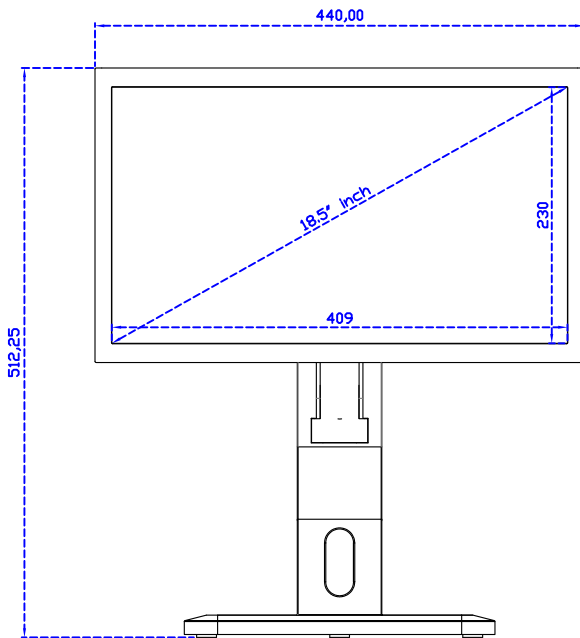

18.5" Desktop Touch Monitor.
(Ergonomic Stand)

AIM-TMxxxx185-R01WY_R03WY