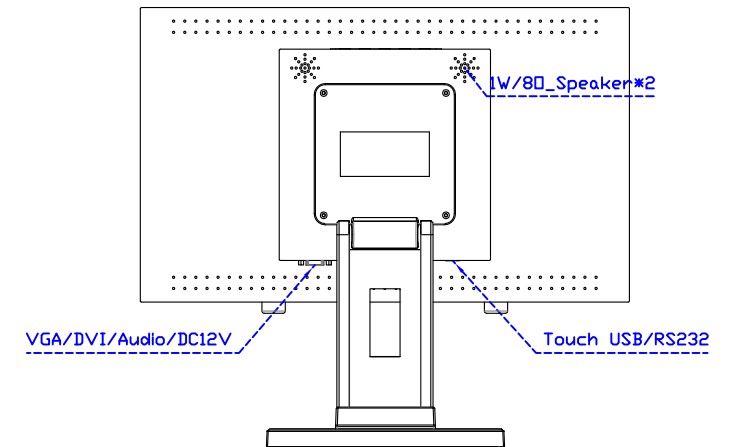

Software Feature :

Draw Test	Position and linearity verification
Controller	Support multiple controllers
Languages	English · Simple Chinese · Traditional Chinese · Japanese · French · German · Spanish · Korean · Arabic · Czech · Danish · Dutch · Greek · Hungarian · Italian · Norwegian · Russian · Polish · Portuguese · Slovenian · Swedish · Thai · Turkish
Mouse Emulator	Right / left button emulation. Auto Right / left Click (PDA function)
Touch Style	Drawing a Mode · button a Mode · Touch Off/ on Switch
Double Click	Configurable double click speed · Configurable double click area
Sound Modes	No sound · Touch down · Touch up
Display Support	display rotation · Support multiple monitors
Division Pattern	Support two halves and four parts with touch function, you can also create your own division patterns.
Settings:	
Edge compensation	Support edge compensation and you can also add your own numbers for it.
Support O.S	All Windows-32/64bit O.S Android ; Linux ; MAC

AIM-TMPCTU185-R01W V

AIM-TMPCTU185-R01W Y

3 Year Warranty
LCD Panel 1 Year

18.5" Touch Monitor.
 (VESA Mount)

AIM-TMxxxx185-R01W_R03W

18.5" Embedded Touch Monitor.
(Open Frame)

AIM-TMOPxxxx185-R01W_R03W

18.5" Desktop Touch Monitor.
(Foldable Stand)

AIM-TMxxxx185-R01WA_R03WA

18.5" Desktop Touch Monitor.
(Photo Stand)

AIM-TMxxxx185-R01WP_R03WP

18.5" Desktop Touch Monitor.
(POS Stand)

AIM-TMxxx185-R01WV_R03WV

18.5" Desktop Touch Monitor.
(Ergonomic Stand)