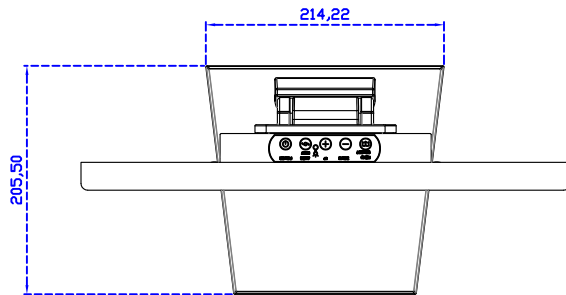

AIM-TMPCTU185-R01W V

AIM-TMPCTU185-R01W Y

3 Year Warranty
LCD Panel 1 Year

18.5" Touch Monitor.
 (VESA Mount)

AIM-TMxxxx185-R01W_R03W

18.5" Embedded Touch Monitor.
(Open Frame)

AIM-TMOPxxxx185-R01W_R03W

18.5" Desktop Touch Monitor.
(Foldable Stand)

AIM-TMxxxx185-R01WA_R03WA

18.5" Desktop Touch Monitor.
(Photo Stand)

AIM-TMxxxx185-R01WP_R03WP

18.5" Desktop Touch Monitor.
(POS Stand)

AIM-TMxxx185-R01WV_R03WV

18.5" Desktop Touch Monitor.
(Ergonomic Stand)