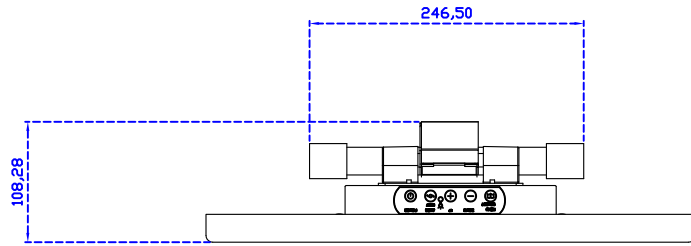

### Display Specifications :

Active Area	409 × 230 mm
Pixel Pitch	0.300 × 0.300 mm
Brightness	250 cd/m <sup>2</sup>
Contrast Ratio	1000 : 1
Resolution	1366 x 768 ( WXGA )
Viewing Angle	L/R170° ; U/D160°
Response Time	5ms ( Tr + Tf )
Display Colors	16.7M
Display Modes	640×480 ; 800×600 ; 1024×768 ; 1280×720 ; 1366×768
Signal input	VGA ; Audio ; DVI
Speaker	1W ( 8Ω ) × 2
OSD Keyboard	⊙Power ⊙Auto adjust ⊕ ⊖ ⊙Menu
Power Source	DC 12V ( DC Jack Φ2.1mm )
Power Consumption	≤13w
Storage 、 Operation	-20~60°C ; 0~50°C
VESA	75×75 ; 100×100 mm
Casing Colors	Black ( OEM other colors )
Casing Size 、 Weight	440 × 265 × 51 mm ; 4.2 kg ( W×H×D ) ( Without Stand )
Carton 、 gross weight	550 × 400 × 180 mm ; 5.8 kg ( W×H×D )
Accessory	VGA cable / Audio cable / AC90~260V Adapter / Power cable / USB or RS232 cable / Cleaning wipes / Driver Disk ※DVI cable ( Optional )

AIM-TMPCTU185-R01W V

AIM-TMPCTU185-R01W Y

**3 Year Warranty**  
LCD Panel 1 Year

18.5" Touch Monitor.  
 (VESA Mount)  
 AIM-TMxxxx185-R01W\_R03W

18.5" Embedded Touch Monitor.  
(Open Frame)

AIM-TMOPxxxx185-R01W\_R03W

18.5" Desktop Touch Monitor.  
(Foldable Stand)

AIM-TMxxxx185-R01WA\_R03WA

18.5" Desktop Touch Monitor.  
(Photo Stand)

AIM-TMxxxx185-R01WP\_R03WP

18.5" Desktop Touch Monitor.  
(POS Stand)

AIM-TMxxx185-R01WV\_R03WV