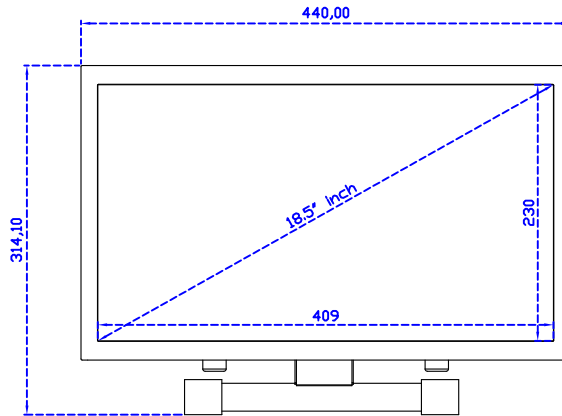

18.5" Projected capacitive Multi-Touch Monitor (1366*768)

Display Specifications :

Active Area	409 × 230 mm
Pixel Pitch	0.300 × 0.300 mm
Brightness	250 cd/m ²
Contrast Ratio	1000 : 1
Resolution	1366 x 768 (WXGA)
Viewing Angle	L/R170° ; U/D160°
Response Time	5ms (Tr + Tf)
Display Colors	16.7M
Display Modes	640×480 ; 800×600 ; 1024×768 ; 1280×720 ; 1366×768
Signal input	VGA ; Audio ; DVI
Speaker	1W (8Ω) × 2
OSD Keyboard	⊙Power ⊙Auto adjust ⊕ ⊖ ⊙Menu
Power Source	DC 12V (DC Jack Φ2.1mm)
Power Consumption	≤13w
Storage · Operation	-20~60°C ; 0~50°C
VESA	75×75 ; 100×100 mm
Casing Colors	Black (OEM other colors)
Casing Size · Weight	440 × 265 × 51 mm ; 3.8 kg (W×H×D) (Without Stand)
Carton · gross weight	550 × 395 × 170 mm ; 5.4 kg (W×H×D)
Accessory	VGA cable / Audio cable / AC100~240V Adapter / Power cable / USB or RS232 cable / Cleaning wipes / Driver Disk ※DVI cable (Optional)

AIM-TMPCTU185-R01W V

AIM-TMPCTU185-R01W Y

3 Year Warranty
LCD Panel 1 Year

18.5" Touch Monitor.
 (VESA Mount)

AIM-TMxxxx185-R01W_R03W

18.5" Embedded Touch Monitor.
(Open Frame)

AIM-TMOPxxxx185-R01W_R03W

18.5" Desktop Touch Monitor.
(Foldable Stand)

AIM-TMxxxx185-R01WA_R03WA

18.5" Desktop Touch Monitor.
(Photo Stand)

AIM-TMxxxx185-R01WP_R03WP

18.5" Desktop Touch Monitor.
(POS Stand)

AIM-TMxxx185-R01WV_R03WV

18.5" Desktop Touch Monitor.
(Ergonomic Stand)