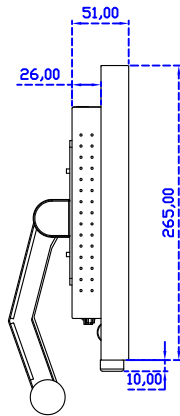

18.5" Projected capacitive Multi-Touch Monitor (1366*768)

Display Specifications :

Active Area	409 × 230 mm
Pixel Pitch	0.300 × 0.300 mm
Brightness	250 cd/m ²
Contrast Ratio	1000 : 1
Resolution	1366 x 768 (WXGA)
Viewing Angle	L/R170° ; U/D160°
Response Time	5ms (Tr + Tf)
Display Colors	16.7M
Display Modes	640×480 ; 800×600 ; 1024×768 ; 1280×720 ; 1366×768
Signal input	VGA ; Audio ; DVI
Speaker	1W (8Ω) × 2
OSD Keyboard	⊙Power ⊙Auto adjust ⊕ ⊖ ⊙Menu
Power Source	DC 12V (DC Jack Φ2.1mm)
Power Consumption	≤13w
Storage · Operation	-20~60°C ; 0~50°C
VESA	75×75 ; 100×100 mm
Casing Colors	Black (OEM other colors)
Casing Size · Weight	440 × 265 × 51 mm ; 3.8 kg (W×H×D) (Without Stand)
Carton · gross weight	550 × 395 × 170 mm ; 5.4 kg (W×H×D)
Accessory	VGA cable / Audio cable / AC100~240V Adapter / Power cable / USB or RS232 cable / Cleaning wipes / Driver Disk ※DVI cable (Optional)

AIM-TMPCTU185-R01W V

AIM-TMPCTU185-R01W Y

3 Year Warranty
LCD Panel 1 Year

18.5" Touch Monitor.
 (VESA Mount)

AIM-TMxxxx185-R01W_R03W

18.5" Embedded Touch Monitor.
(Open Frame)

AIM-TMOPxxxx185-R01W_R03W

18.5" Desktop Touch Monitor.
(Foldable Stand)

AIM-TMxxxx185-R01WA_R03WA

18.5" Desktop Touch Monitor.
(Photo Stand)

AIM-TMxxxx185-R01WP_R03WP

18.5" Desktop Touch Monitor.
(POS Stand)

AIM-TMxxx185-R01WV_R03WV

18.5" Desktop Touch Monitor.
(Ergonomic Stand)