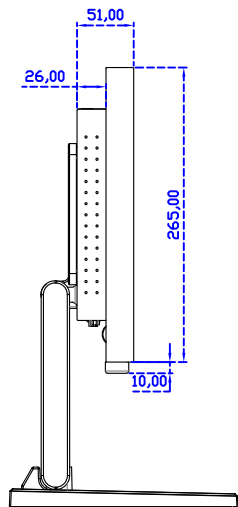

18.5" Desktop Touch Monitor.
(Foldable Stand)

AIM-TMxxxx185-R01WA_R03WA