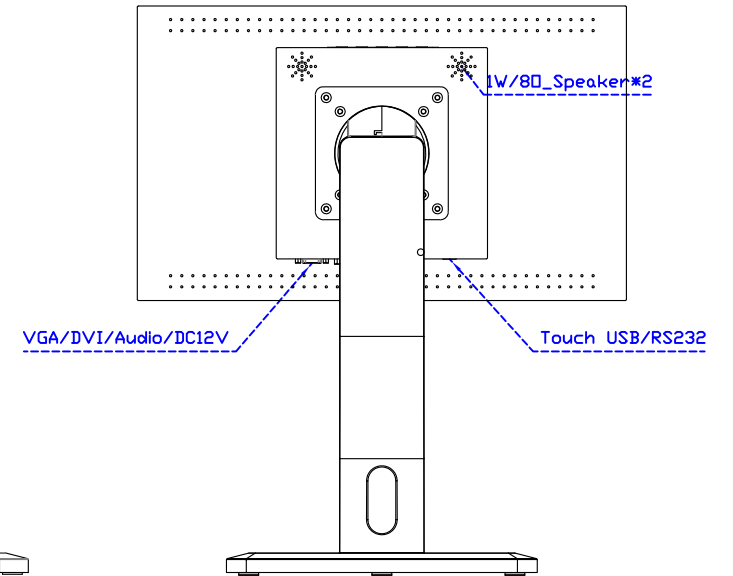

AIM-TMPCTU185-R01W V

AIM-TMPCTU185-R01W Y

3 Year Warranty
LCD Panel 1 Year

18.5" Touch Monitor.
 (VESA Mount)

AIM-TMxxxx185-R01W_R03W

18.5" Embedded Touch Monitor.
(Open Frame)

AIM-TMOPxxxx185-R01W_R03W

18.5" Desktop Touch Monitor.
(Foldable Stand)

AIM-TMxxxx185-R01WA_R03WA

18.5" Desktop Touch Monitor.
(Photo Stand)

AIM-TMxxxx185-R01WP_R03WP

18.5" Desktop Touch Monitor.
(POS Stand)

AIM-TMxxx185-R01WV_R03WV

18.5" Desktop Touch Monitor.
(Ergonomic Stand)