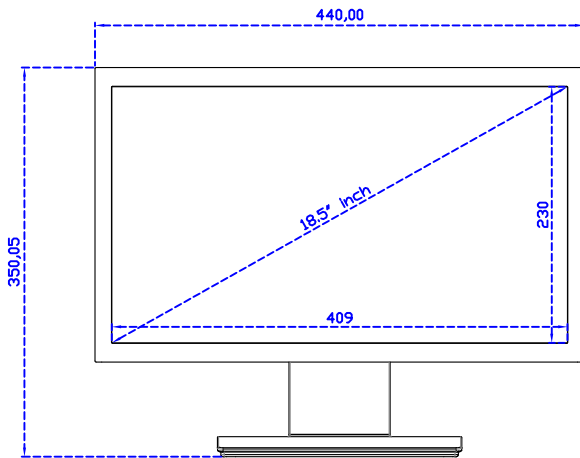

18.5" Desktop Touch Monitor.
(POS Stand)

AIM-TMxxx185-R01WV_R03WV