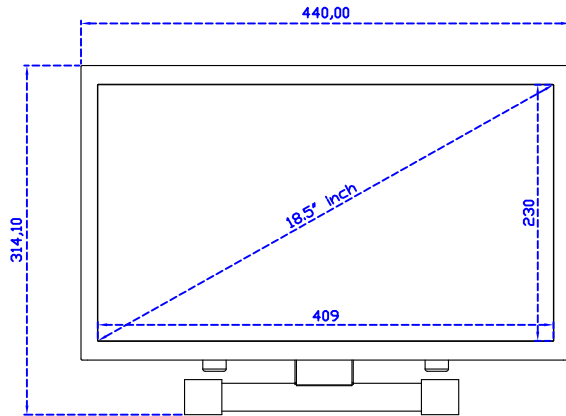

### Display Specifications :

Active Area	409 × 230 mm
Pixel Pitch	0.300 × 0.300 mm
Brightness	250 cd/m <sup>2</sup>
Contrast Ratio	1000 : 1
Resolution	1366 x 768 ( WXGA )
Viewing Angle	L/R170° ; U/D160°
Response Time	5ms ( Tr + Tf )
Display Colors	16.7M
Display Modes	640×480 ; 800×600 ; 1024×768 ; 1280×720 ; 1366×768
Signal input	VGA ; Audio ; DVI
Speaker	1W ( 8Ω ) × 2
OSD Keyboard	⊙Power ⊙Auto adjust ⊕ ⊖ ⊙Menu
Power Source	DC 12V ( DC Jack Φ2.1mm )
Power Consumption	≤13w
Storage 、 Operation	-20~60°C ; 0~50°C
VESA	75×75 ; 100×100 mm
Casing Colors	Black ( OEM other colors )
Casing Size 、 Weight	440 × 265 × 51 mm ; 4.2 kg ( W×H×D ) ( Without Stand )
Carton 、 gross weight	550 × 400 × 180 mm ; 5.8 kg ( W×H×D )
Accessory	VGA cable / Audio cable / AC90~260V Adapter / Power cable / USB or RS232 cable / Cleaning wipes / Driver Disk ※DVI cable ( Optional )

## 18.5" Projected capacitive Multi-Touch Monitor ( 1366\*768 )

AIM-TMPCTU185-R01W V

AIM-TMPCTU185-R01W Y

**3 Year Warranty**  
LCD Panel 1 Year

18.5" Touch Monitor.  
 (VESA Mount)  
 AIM-TMxxxx185-R01W\_R03W

18.5" Embedded Touch Monitor.  
(Open Frame)

AIM-TMOPxxxx185-R01W\_R03W

18.5" Desktop Touch Monitor.  
(Foldable Stand)

AIM-TMxxxx185-R01WA\_R03WA

18.5" Desktop Touch Monitor.  
(Photo Stand)

AIM-TMxxxx185-R01WP\_R03WP

18.5" Desktop Touch Monitor.  
(POS Stand)

AIM-TMxxx185-R01WV\_R03WV