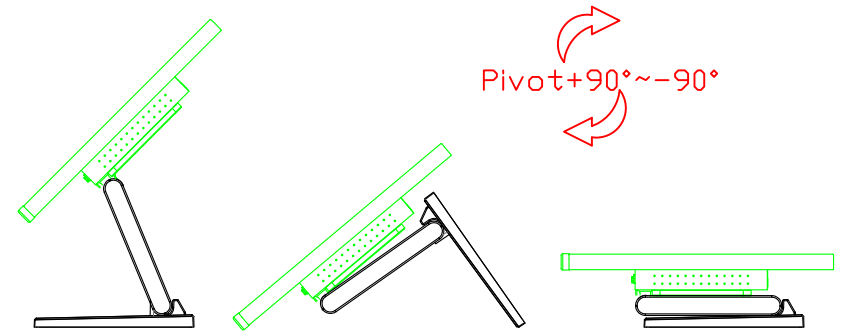

18.5" Desktop Touch Monitor.
(Foldable Stand)

AIM-TMxxxx185-R01WA_R03WA