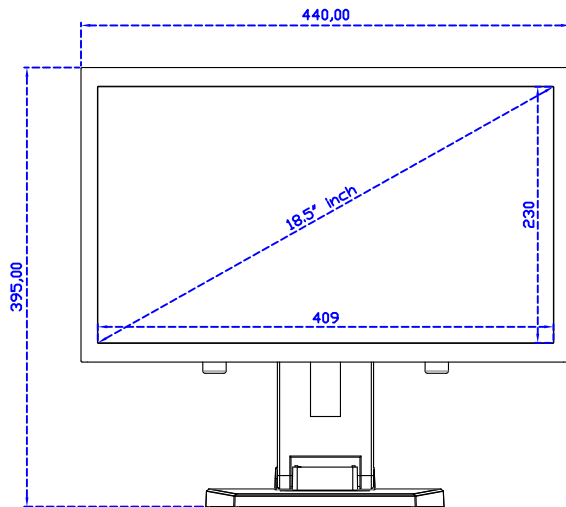

18.5" Desktop Touch Monitor.
(Foldable Stand)

AIM-TMxxxx185-R01WA_R03WA