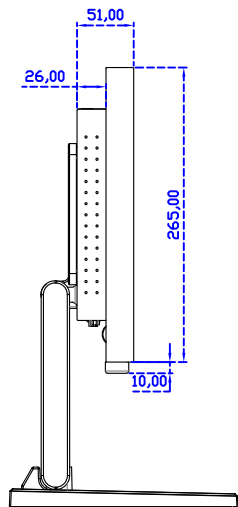

18.5" Projected capacitive Multi-Touch Monitor (1366*768)

Display Specifications :

Active Area	409 × 230 mm
Pixel Pitch	0.300 × 0.300 mm
Brightness	250 cd/m ²
Contrast Ratio	1000 : 1
Resolution	1366 x 768 (WXGA)
Viewing Angle	L/R170° ; U/D160°
Response Time	5ms (Tr + Tf)
Display Colors	16.7M
Display Modes	640×480 ; 800×600 ; 1024×768 ; 1280×720 ; 1366×768
Signal input	VGA ; Audio ; DVI
Speaker	1W (8Ω) × 2
OSD Keyboard	⊙Power ⊙Auto adjust ⊕ ⊖ ⊙Menu
Power Source	DC 12V (DC Jack Φ2.1mm)
Power Consumption	≤13w
Storage · Operation	-20~60°C ; 0~50°C
VESA	75×75 ; 100×100 mm
Casing Colors	Black (OEM other colors)
Casing Size · Weight	440 × 265 × 51 mm ; 3.8 kg (W×H×D) (Without Stand)
Carton · gross weight	550 × 395 × 170 mm ; 5.4 kg (W×H×D)
Accessory	VGA cable / Audio cable / AC100~240V Adapter / Power cable / USB or RS232 cable / Cleaning wipes / Driver Disk ※DVI cable (Optional)

AIM-TMPCTU185-R01W V

AIM-TMPCTU185-R01W Y

3 Year Warranty
LCD Panel 1 Year

18.5" Touch Monitor.
 (VESA Mount)

AIM-TMxxxx185-R01W_R03W

18.5" Embedded Touch Monitor.
(Open Frame)

AIM-TMOPxxxx185-R01W_R03W

18.5" Desktop Touch Monitor.
(Foldable Stand)

AIM-TMxxxx185-R01WA_R03WA

18.5" Desktop Touch Monitor.
(Photo Stand)

AIM-TMxxxx185-R01WP_R03WP

18.5" Desktop Touch Monitor.
(POS Stand)

AIM-TMxxx185-R01WV_R03WV

18.5" Desktop Touch Monitor.
(Ergonomic Stand)