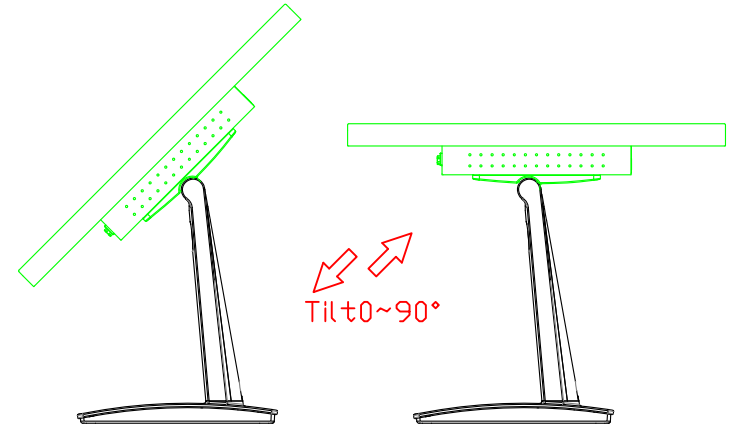

AIM-TMPCTU185-R01W V

AIM-TMPCTU185-R01W Y

3 Year Warranty
LCD Panel 1 Year

18.5" Touch Monitor.
 (VESA Mount)

AIM-TMxxxx185-R01W_R03W

18.5" Embedded Touch Monitor.
(Open Frame)

AIM-TMOPxxxx185-R01W_R03W

18.5" Desktop Touch Monitor.
(Foldable Stand)

AIM-TMxxxx185-R01WA_R03WA

18.5" Desktop Touch Monitor.
(Photo Stand)

AIM-TMxxxx185-R01WP_R03WP

18.5" Desktop Touch Monitor.
(POS Stand)

AIM-TMxxx185-R01WV_R03WV

18.5" Desktop Touch Monitor.
(Ergonomic Stand)