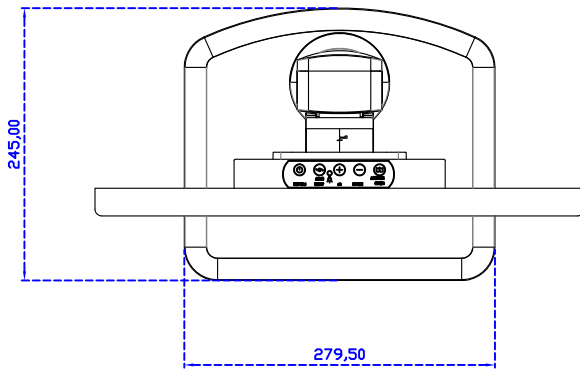

18.5" Desktop Touch Monitor.
(Ergonomic Stand)

AIM-TMxxxx185-R01WY_R03WY