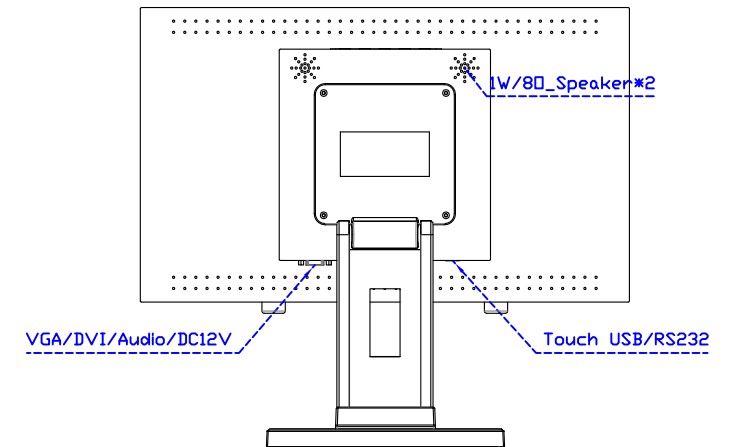

18.5" Desktop Touch Monitor.
(Foldable Stand)

AIM-TMxxxx185-R01WA_R03WA