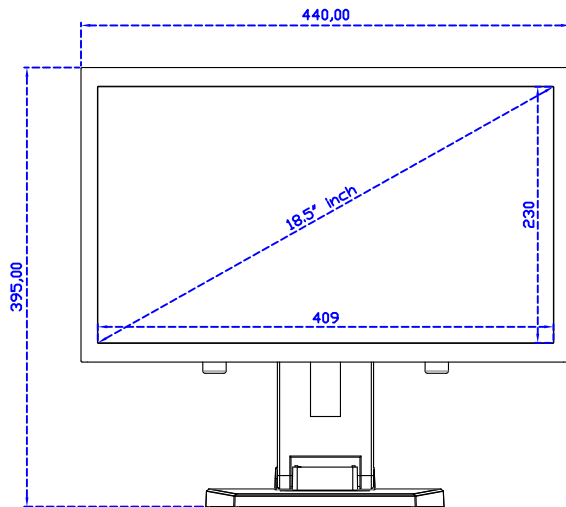

18.5" Projected capacitive Multi-Touch Monitor (1366*768)

Display Specifications :

Active Area	409 × 230 mm
Pixel Pitch	0.300 × 0.300 mm
Brightness	250 cd/m ²
Contrast Ratio	1000 : 1
Resolution	1366 x 768 (WXGA)
Viewing Angle	L/R170° ; U/D160°
Response Time	5ms (Tr + Tf)
Display Colors	16.7M
Display Modes	640×480 ; 800×600 ; 1024×768 ; 1280×720 ; 1366×768
Signal input	VGA ; Audio ; DVI
Speaker	1W (8Ω) × 2
OSD Keyboard	⊙Power ⊙Auto adjust ⊕ ⊖ ⊙Menu
Power Source	DC 12V (DC Jack Φ2.1mm)
Power Consumption	≤13w
Storage · Operation	-20~60°C ; 0~50°C
VESA	75×75 ; 100×100 mm
Casing Colors	Black (OEM other colors)
Casing Size · Weight	440 × 265 × 51 mm ; 3.8 kg (W×H×D) (Without Stand)
Carton · gross weight	550 × 395 × 170 mm ; 5.4 kg (W×H×D)
Accessory	VGA cable / Audio cable / AC100~240V Adapter / Power cable / USB or RS232 cable / Cleaning wipes / Driver Disk ※DVI cable (Optional)

AIM-TMPCTU185-R01W V

AIM-TMPCTU185-R01W Y

3 Year Warranty
LCD Panel 1 Year

18.5" Touch Monitor.
 (VESA Mount)

AIM-TMxxxx185-R01W_R03W

18.5" Embedded Touch Monitor.
(Open Frame)

AIM-TMOPxxxx185-R01W_R03W

18.5" Desktop Touch Monitor.
(Foldable Stand)

AIM-TMxxxx185-R01WA_R03WA

18.5" Desktop Touch Monitor.
(Photo Stand)

AIM-TMxxxx185-R01WP_R03WP

18.5" Desktop Touch Monitor.
(POS Stand)

AIM-TMxxx185-R01WV_R03WV

18.5" Desktop Touch Monitor.
(Ergonomic Stand)