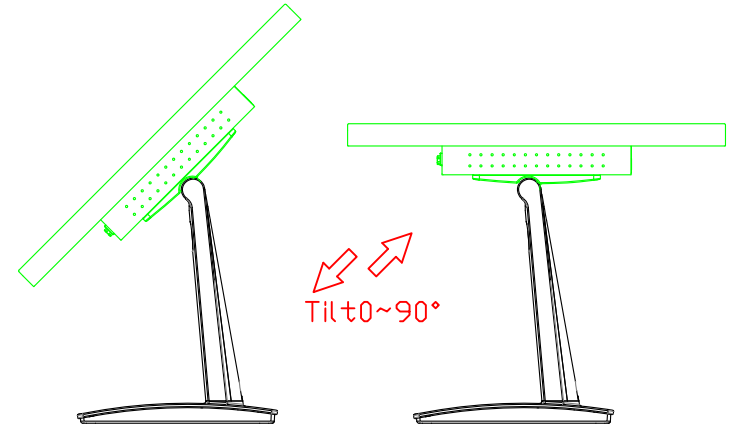

18.5" Desktop Touch Monitor.
(Photo Stand)

AIM-TMxxxx185-R01WP_R03WP

18.5" Desktop Touch Monitor.
(POS Stand)

AIM-TMxxx185-R01WV_R03WV