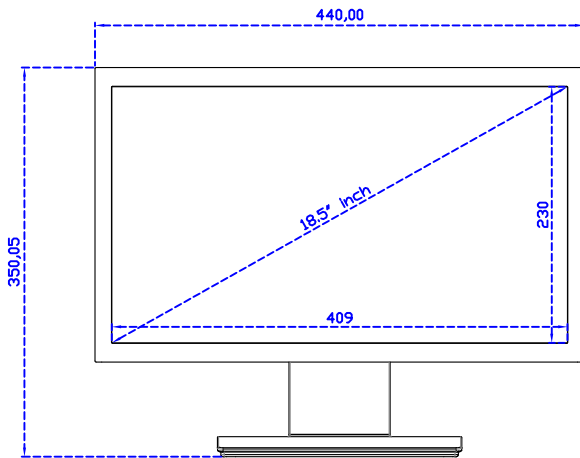

18.5" Projected capacitive Multi-Touch Monitor (1366*768)

Display Specifications :

Active Area	409 × 230 mm
Pixel Pitch	0.300 × 0.300 mm
Brightness	250 cd/m ²
Contrast Ratio	1000 : 1
Resolution	1366 x 768 (WXGA)
Viewing Angle	L/R170° ; U/D160°
Response Time	5ms (Tr + Tf)
Display Colors	16.7M
Display Modes	640×480 ; 800×600 ; 1024×768 ; 1280×720 ; 1366×768
Signal input	VGA ; Audio ; DVI
Speaker	1W (8Ω) × 2
OSD Keyboard	⊙Power ⊙Auto adjust ⊕ ⊖ ⊙Menu
Power Source	DC 12V (DC Jack Φ2.1mm)
Power Consumption	≤13w
Storage · Operation	-20~60°C ; 0~50°C
VESA	75×75 ; 100×100 mm
Casing Colors	Black (OEM other colors)
Casing Size · Weight	440 × 265 × 51 mm ; 3.8 kg (W×H×D) (Without Stand)
Carton · gross weight	550 × 395 × 170 mm ; 5.4 kg (W×H×D)
Accessory	VGA cable / Audio cable / AC100~240V Adapter / Power cable / USB or RS232 cable / Cleaning wipes / Driver Disk ※DVI cable (Optional)

AIM-TMPCTU185-R01W V

AIM-TMPCTU185-R01W Y

3 Year Warranty
LCD Panel 1 Year

18.5" Touch Monitor.
 (VESA Mount)

AIM-TMxxxx185-R01W_R03W

18.5" Embedded Touch Monitor.
(Open Frame)

AIM-TMOPxxxx185-R01W_R03W

18.5" Desktop Touch Monitor.
(Foldable Stand)

AIM-TMxxxx185-R01WA_R03WA

18.5" Desktop Touch Monitor.
(Photo Stand)

AIM-TMxxxx185-R01WP_R03WP

18.5" Desktop Touch Monitor.
(POS Stand)

AIM-TMxxx185-R01WV_R03WV

18.5" Desktop Touch Monitor.
(Ergonomic Stand)