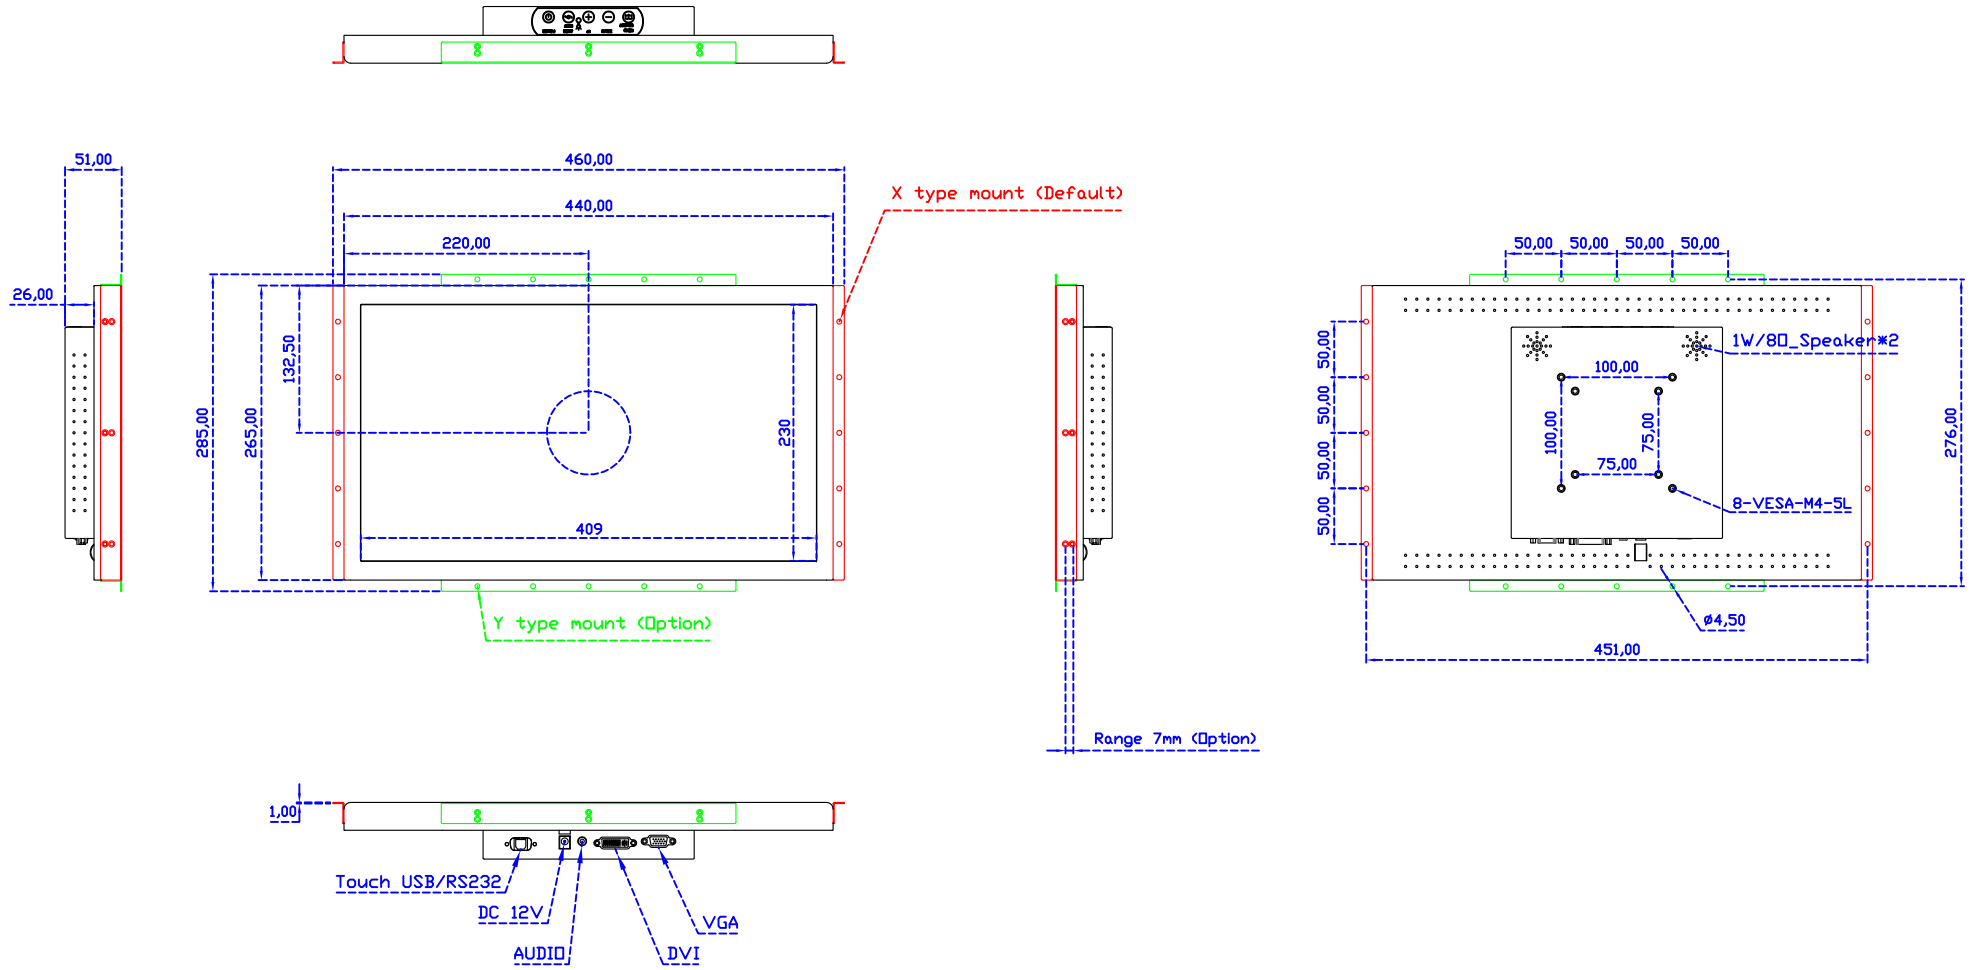

18.5" Embedded Touch Monitor.
(Open Frame)

AIM-TMOPxxxx185-R01W_R03W