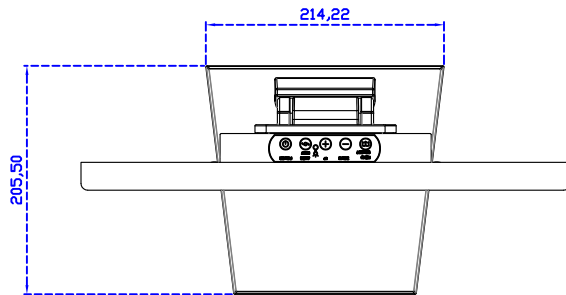

18.5" Desktop Touch Monitor.
(Foldable Stand)

AIM-TMxxxx185-R01WA_R03WA