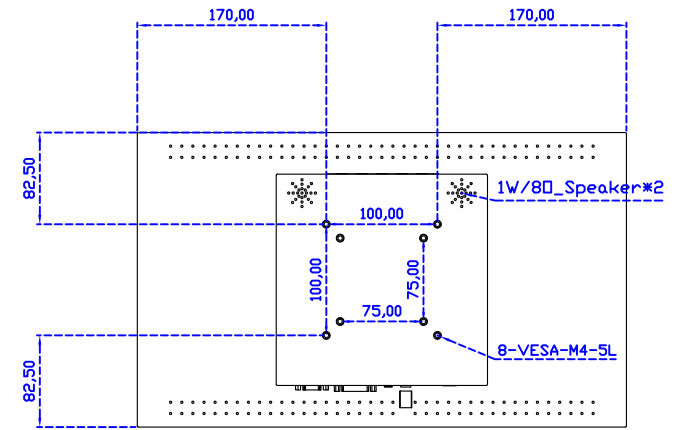

18.5" Touch Monitor.
(VESA Mount)

AIM-TMxxxx185-R01W_R03W