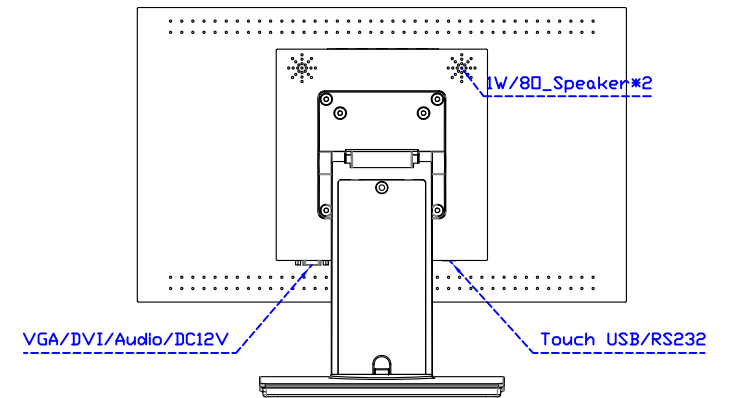

AIM-TMPCTU185-R01W V

AIM-TMPCTU185-R01W Y

3 Year Warranty
LCD Panel 1 Year

18.5" Touch Monitor.
 (VESA Mount)

AIM-TMxxxx185-R01W_R03W

18.5" Embedded Touch Monitor.
(Open Frame)

AIM-TMOPxxxx185-R01W_R03W

18.5" Desktop Touch Monitor.
(Foldable Stand)

AIM-TMxxxx185-R01WA_R03WA

18.5" Desktop Touch Monitor.
(Photo Stand)

AIM-TMxxxx185-R01WP_R03WP

18.5" Desktop Touch Monitor.
(POS Stand)

AIM-TMxxx185-R01WV_R03WV

18.5" Desktop Touch Monitor.
(Ergonomic Stand)