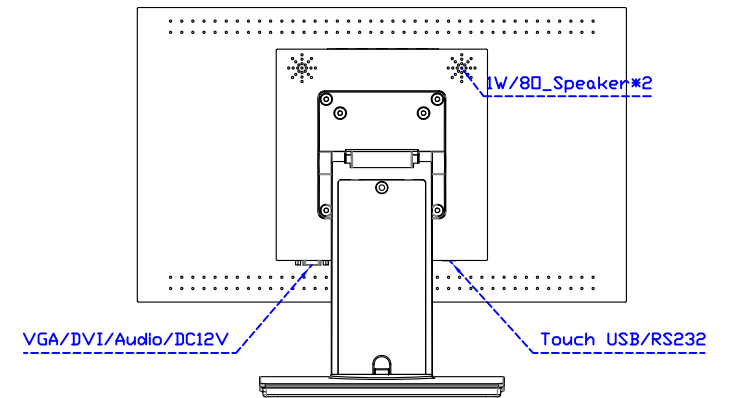

18.5" Desktop Touch Monitor.
(POS Stand)

AIM-TMxxx185-R01WV_R03WV