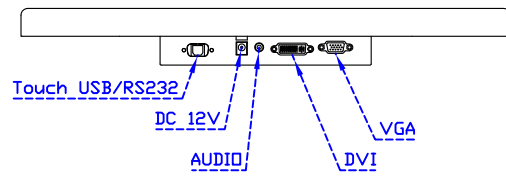

Software Feature :

Draw Test	Position and linearity verification
Controller	Support multiple controllers
Languages	English · Simple Chinese · Traditional Chinese · Japanese · French · German · Spanish · Korean · Arabic · Czech · Danish · Dutch · Greek · Hungarian · Italian · Norwegian · Russian · Polish · Portuguese · Slovenian · Swedish · Thai · Turkish
Mouse Emulator	Right / left button emulation. Auto Right / left Click (PDA function)
Touch Style	Drawing a Mode · button a Mode · Touch Off/ on Switch
Double Click	Configurable double click speed · Configurable double click area
Sound Modes	No sound · Touch down · Touch up
Display Support	display rotation · Support multiple monitors
Division Pattern	Support two halves and four parts with touch function, you can also create your own division patterns.
Settings:	
Edge compensation	Support edge compensation and you can also add your own numbers for it.
Support O.S	All Windows-32/64bit O.S Android ; Linux ; MAC

AIM-TMPCTU185-R01W V

AIM-TMPCTU185-R01W Y

3 Year Warranty
LCD Panel 1 Year

18.5" Touch Monitor.
 (VESA Mount)

AIM-TMxxxx185-R01W_R03W

18.5" Embedded Touch Monitor.
(Open Frame)

AIM-TMOPxxxx185-R01W_R03W

18.5" Desktop Touch Monitor.
(Foldable Stand)