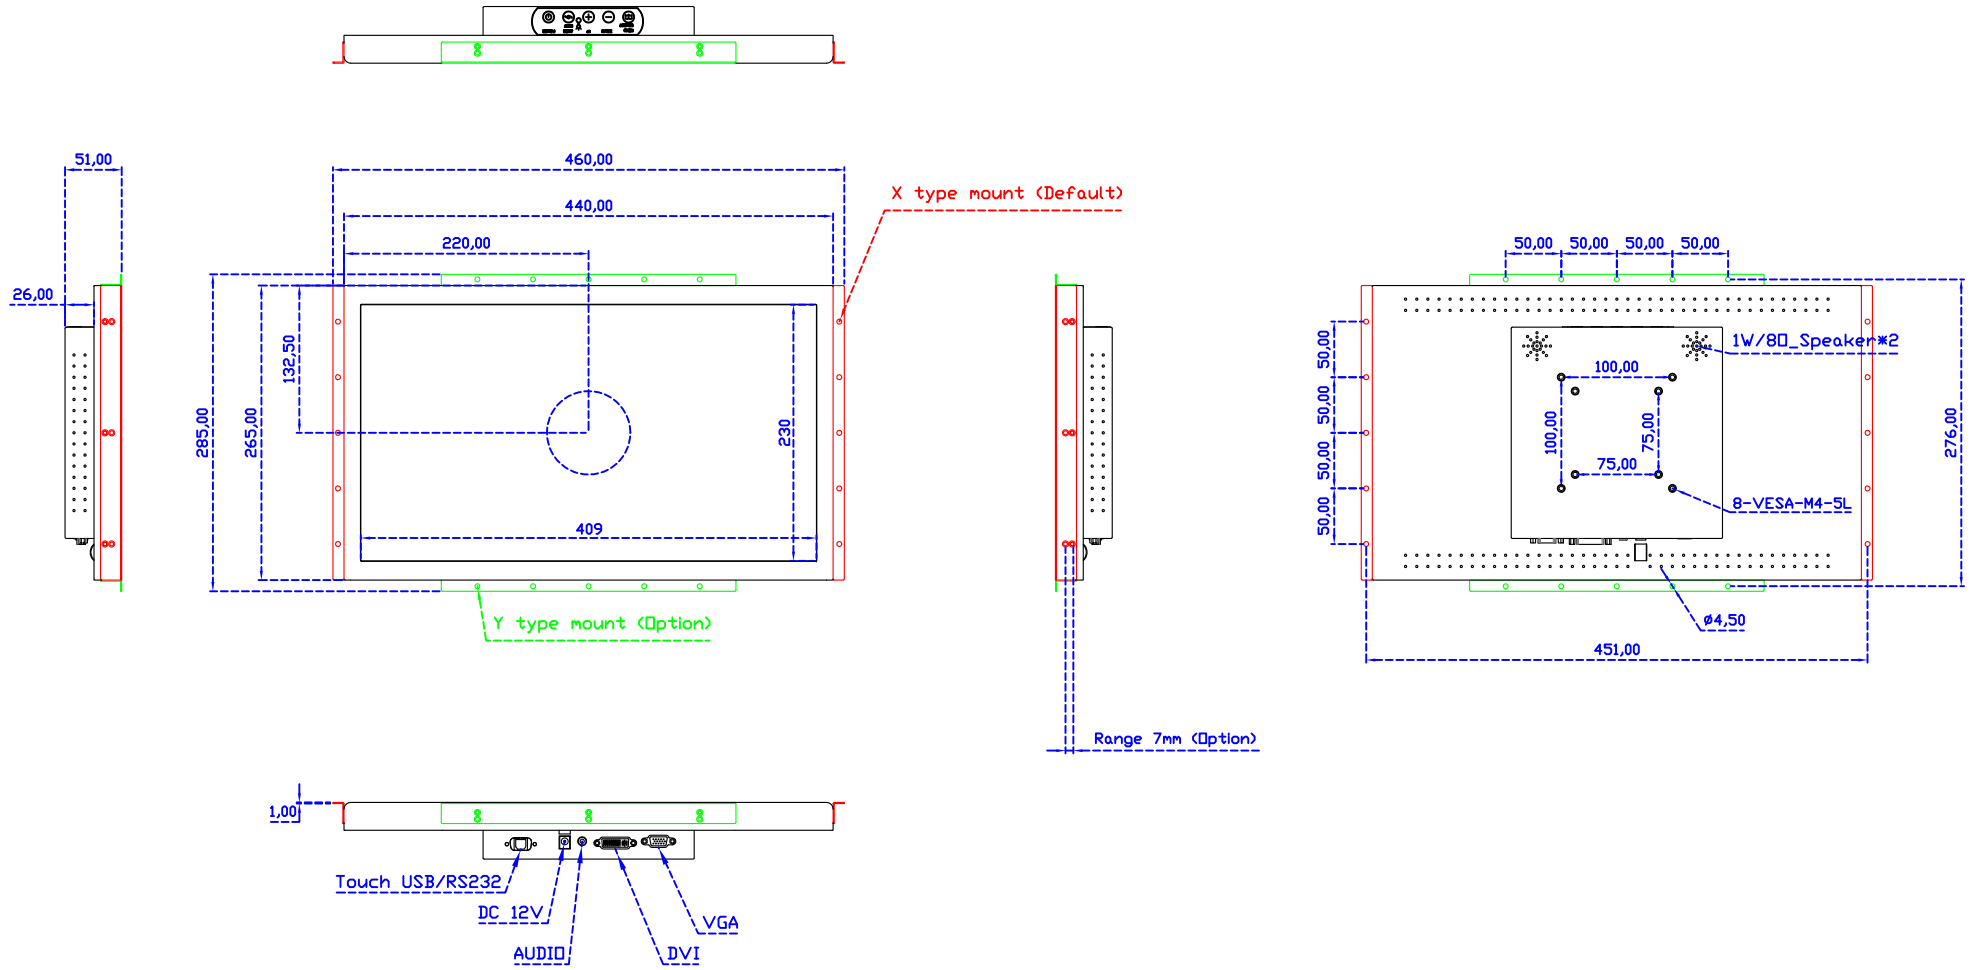

AIM-TMPCTU185-R01W V

AIM-TMPCTU185-R01W Y

3 Year Warranty
LCD Panel 1 Year

18.5" Touch Monitor.
 (VESA Mount)

AIM-TMxxxx185-R01W_R03W

18.5" Embedded Touch Monitor.
(Open Frame)

AIM-TMOPxxxx185-R01W_R03W

18.5" Desktop Touch Monitor.
(Foldable Stand)

AIM-TMxxxx185-R01WA_R03WA

18.5" Desktop Touch Monitor.
(Photo Stand)

AIM-TMxxxx185-R01WP_R03WP

18.5" Desktop Touch Monitor.
(POS Stand)

AIM-TMxxx185-R01WV_R03WV

18.5" Desktop Touch Monitor.
(Ergonomic Stand)