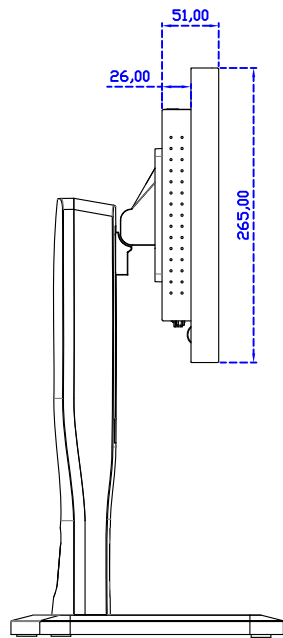

AIM-TMPCTU185-R01W V

AIM-TMPCTU185-R01W Y

3 Year Warranty
LCD Panel 1 Year

18.5" Touch Monitor.
 (VESA Mount)

AIM-TMxxxx185-R01W_R03W

18.5" Embedded Touch Monitor.
(Open Frame)

AIM-TMOPxxxx185-R01W_R03W

18.5" Desktop Touch Monitor.
(Foldable Stand)

AIM-TMxxxx185-R01WA_R03WA

18.5" Desktop Touch Monitor.
(Photo Stand)

AIM-TMxxxx185-R01WP_R03WP

18.5" Desktop Touch Monitor.
(POS Stand)

AIM-TMxxx185-R01WV_R03WV

18.5" Desktop Touch Monitor.
(Ergonomic Stand)