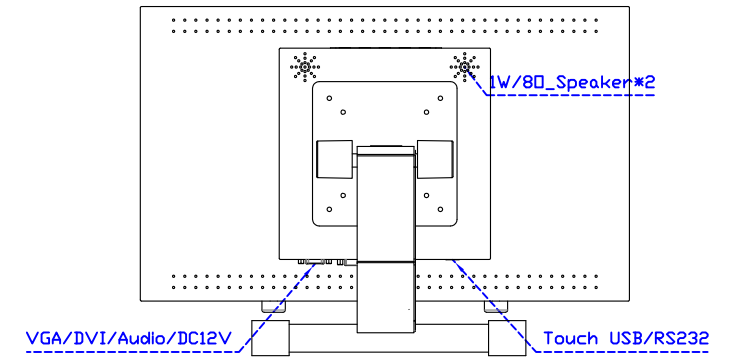

AIM-TMPCTU185-R01W V

AIM-TMPCTU185-R01W Y

3 Year Warranty
LCD Panel 1 Year

18.5" Touch Monitor.
 (VESA Mount)

AIM-TMxxxx185-R01W_R03W

18.5" Embedded Touch Monitor.
(Open Frame)

AIM-TMOPxxxx185-R01W_R03W

18.5" Desktop Touch Monitor.
(Foldable Stand)

AIM-TMxxxx185-R01WA_R03WA

18.5" Desktop Touch Monitor.
(Photo Stand)

AIM-TMxxxx185-R01WP_R03WP

18.5" Desktop Touch Monitor.
(POS Stand)

AIM-TMxxx185-R01WV_R03WV

18.5" Desktop Touch Monitor.
(Ergonomic Stand)