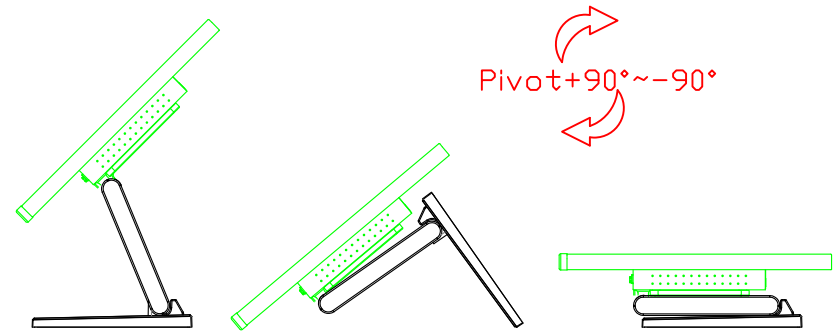

AIM-TMPCTU185-R01W V

AIM-TMPCTU185-R01W Y

3 Year Warranty
LCD Panel 1 Year

18.5" Touch Monitor.
 (VESA Mount)

AIM-TMxxxx185-R01W_R03W

18.5" Embedded Touch Monitor.
(Open Frame)

AIM-TMOPxxxx185-R01W_R03W

18.5" Desktop Touch Monitor.
(Foldable Stand)

AIM-TMxxxx185-R01WA_R03WA

18.5" Desktop Touch Monitor.
(Photo Stand)

AIM-TMxxxx185-R01WP_R03WP

18.5" Desktop Touch Monitor.
(POS Stand)

AIM-TMxxx185-R01WV_R03WV

18.5" Desktop Touch Monitor.
(Ergonomic Stand)