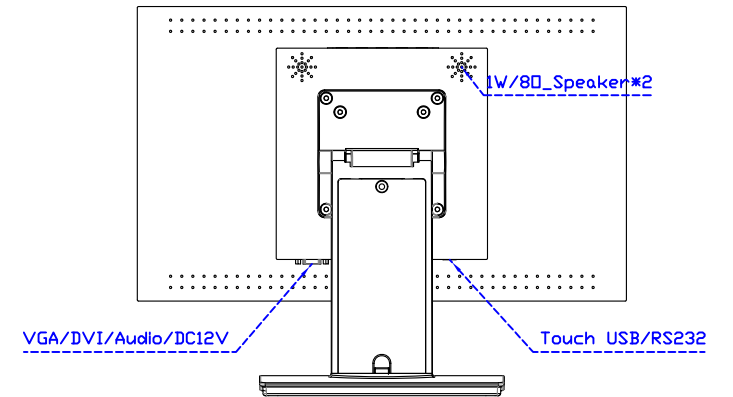

AIM-TMPCTU185-R01W V

AIM-TMPCTU185-R01W Y

3 Year Warranty
LCD Panel 1 Year

18.5" Touch Monitor.
 (VESA Mount)

AIM-TMxxxx185-R01W_R03W

18.5" Embedded Touch Monitor.
(Open Frame)

AIM-TMOPxxxx185-R01W_R03W

18.5" Desktop Touch Monitor.
(Foldable Stand)

AIM-TMxxxx185-R01WA_R03WA

18.5" Desktop Touch Monitor.
(Photo Stand)

AIM-TMxxxx185-R01WP_R03WP

18.5" Desktop Touch Monitor.
(POS Stand)

AIM-TMxxx185-R01WV_R03WV

18.5" Desktop Touch Monitor.
(Ergonomic Stand)