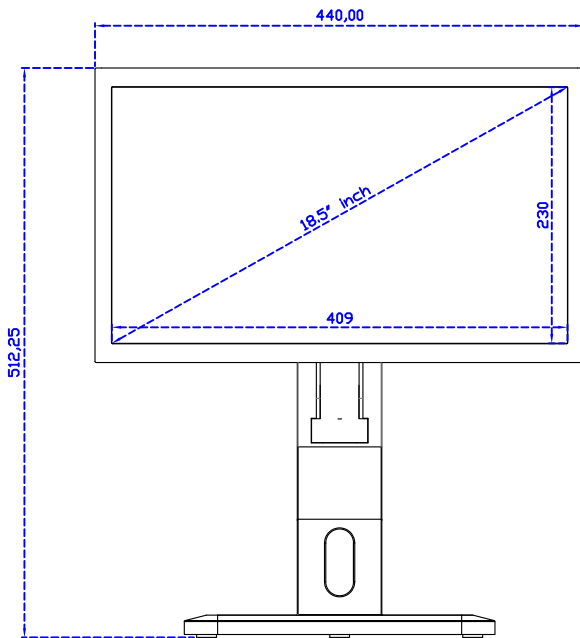

AIM-TMPCTU185-R01W V

AIM-TMPCTU185-R01W Y

3 Year Warranty
LCD Panel 1 Year

18.5" Touch Monitor.
 (VESA Mount)

AIM-TMxxxx185-R01W_R03W

18.5" Embedded Touch Monitor.
(Open Frame)

AIM-TMOPxxxx185-R01W_R03W

18.5" Desktop Touch Monitor.
(Foldable Stand)

AIM-TMxxxx185-R01WA_R03WA

18.5" Desktop Touch Monitor.
(Photo Stand)

AIM-TMxxxx185-R01WP_R03WP

18.5" Desktop Touch Monitor.
(POS Stand)

AIM-TMxxx185-R01WV_R03WV

18.5" Desktop Touch Monitor.
(Ergonomic Stand)