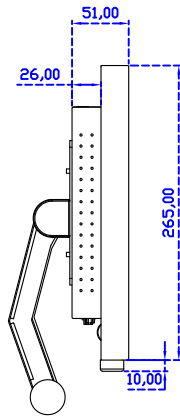

AIM-TMPCTU185-R01W V

AIM-TMPCTU185-R01W Y

3 Year Warranty
LCD Panel 1 Year

18.5" Touch Monitor.
 (VESA Mount)

AIM-TMxxxx185-R01W_R03W

18.5" Embedded Touch Monitor.
(Open Frame)

AIM-TMOPxxxx185-R01W_R03W

18.5" Desktop Touch Monitor.
(Foldable Stand)

AIM-TMxxxx185-R01WA_R03WA

18.5" Desktop Touch Monitor.
(Photo Stand)

AIM-TMxxxx185-R01WP_R03WP

18.5" Desktop Touch Monitor.
(POS Stand)

AIM-TMxxx185-R01WV_R03WV

18.5" Desktop Touch Monitor.
(Ergonomic Stand)