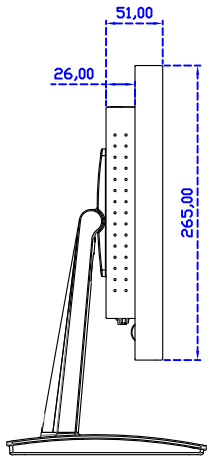

AIM-TMPCTU185-R01W V

AIM-TMPCTU185-R01W Y

3 Year Warranty
LCD Panel 1 Year

18.5" Touch Monitor.
 (VESA Mount)

AIM-TMxxxx185-R01W_R03W

18.5" Embedded Touch Monitor.
(Open Frame)

AIM-TMOPxxxx185-R01W_R03W

18.5" Desktop Touch Monitor.
(Foldable Stand)

AIM-TMxxxx185-R01WA_R03WA

18.5" Desktop Touch Monitor.
(Photo Stand)

AIM-TMxxxx185-R01WP_R03WP

18.5" Desktop Touch Monitor.
(POS Stand)

AIM-TMxxx185-R01WV_R03WV

18.5" Desktop Touch Monitor.
(Ergonomic Stand)