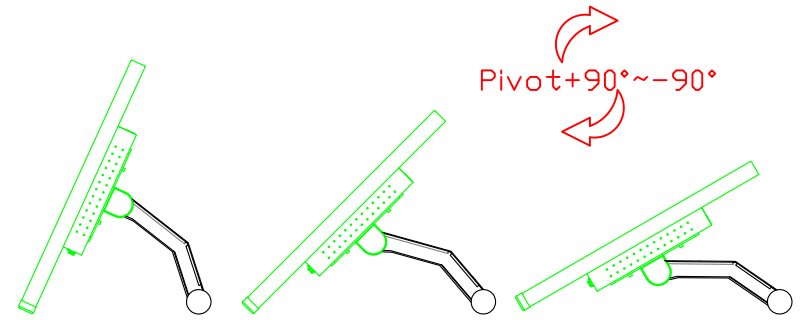

AIM-TMPCTU185-R01W V

AIM-TMPCTU185-R01W Y

3 Year Warranty
LCD Panel 1 Year

18.5" Touch Monitor.
 (VESA Mount)

AIM-TMxxxx185-R01W_R03W

18.5" Embedded Touch Monitor.
(Open Frame)

AIM-TMOPxxxx185-R01W_R03W

18.5" Desktop Touch Monitor.
(Foldable Stand)

AIM-TMxxxx185-R01WA_R03WA

18.5" Desktop Touch Monitor.
(Photo Stand)

AIM-TMxxxx185-R01WP_R03WP

18.5" Desktop Touch Monitor.
(POS Stand)

AIM-TMxxx185-R01WV_R03WV

18.5" Desktop Touch Monitor.
(Ergonomic Stand)