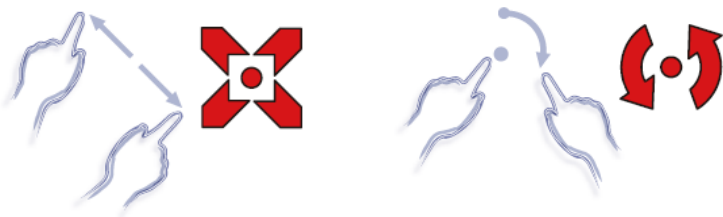

**18.5" inch Touch Monitor (POS-styler) (Projected capacitive Multi-Touch)**

**Products application :**

- POS Terminal
- Industrial PC
- Kiosk
- Gaming
- Medical apparatus
- Personal computer
- Mobile GPS
- Office automation
- Security system of the house
- Car-mounted amusement
- Military equipment
- Communicate

### Touch Feature :

Input Method	Capacitive stylus, Finger
Linearity	≤ 2.5mm
Surface	≥ 7H
Life Time	Unlimited
Application	Writing and Signature Capture Capability
PC Link	USB or RS232(Single-Touch)

### Software Feature :

Draw Test	Position and linearity verification
Controller	Support multiple controllers
Languages	English · Simple Chinese · Traditional Chinese · Japanese · French · German · Spanish · Korean · Arabic · Czech · Danish · Dutch · Greek · Hungarian · Italian · Norwegian · Russian · Polish · Portuguese · Slovenian · Swedish · Thai · Turkish
Mouse Emulator	Right / left button emulation. Auto Right / left Click ( PDA function )
Touch Style	Drawing a Mode · button a Mode · Touch Off/ on Switch
Double Click	Configurable double click speed · Configurable double click area
Sound Modes	No sound · Touch down · Touch up
Display Support	display rotation · Support multiple monitors
Division Pattern Settings:	Support two halves and four parts with touch function, you can also create your own division patterns.
Edge compensation Support O.S	Support edge compensation and you can also add your own numbers for it. All Windows-32 bit O.S Windows7-8-10 : XP-64 bit O.S Android ; A II Linux ; MAC