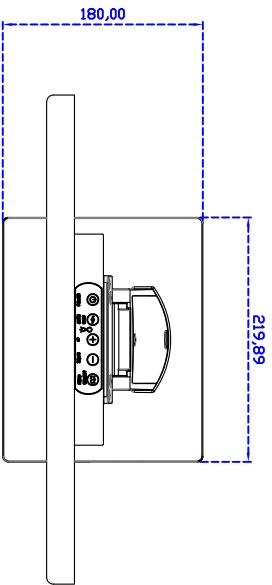

18.5" Desktop Touch Monitor.

AIM-TMxxxxx185-R01WV_R03WV