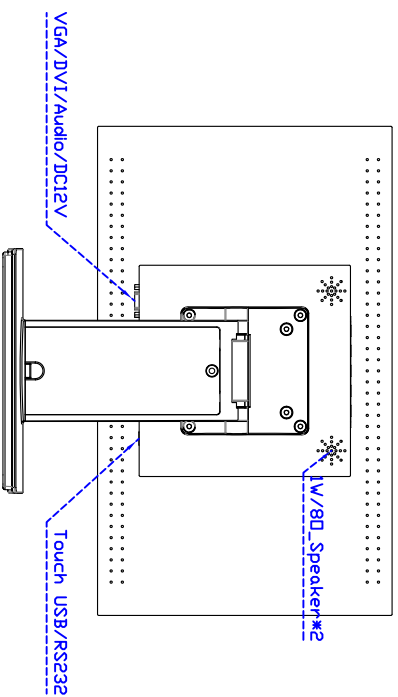

18.5" Desktop Touch Monitor.

AIM-TMxxxxx185-R01WV_R03WV