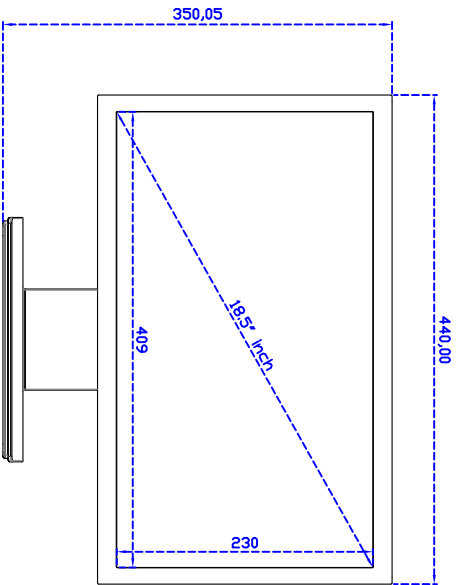

### Display Specifications :

Active Area	409 × 230 mm
Pixel Pitch	0.300 × 0.300 mm
Brightness	250 cd/m <sup>2</sup>
Contrast Ratio	1000 : 1
Resolution	1366 × 768 ( WXGA )
Viewing Angle	L/R 170° ; U/D 160°
Response Time	5 ms ( Tr + Tf )
Display Colors	16.7M
Display Modes	640×480 ; 800×600 ; 1024×768 ; 1280×720 ; 1366×768
Signal input	VGA ; Audio ; DVI
Mini-Audio out	1W ( 8Ω ) × 2
OSD Keyboard	⊙Menu/Select ⊖ ⊕ ⊙Auto/Exit ⊙Power
Power Source	DC 12V ; ≤ 13w ; standby ≤ 1w
Power Consumption	
Storage · Operation	0~50℃ ; -20~60℃
VESA	75×75 or 100×100 mm
Casing Colors	Black
Casing Size · Weight	440 × 265 × 51 mm ; 5.55kg ( W×H×D )
Carton · gross weight	550 × 400 × 180 mm ; 7.05kg ( W×H×D )

### Software Feature :

Draw Test	Position and linearity verification
Controller	Support multiple controllers
Languages	English · Simple Chinese · Traditional Chinese · Japanese · French · German · Spanish · Korean · Arabic · Czech · Danish · Dutch · Greek · Hungarian · Italian · Norwegian · Russian · Polish · Portuguese · Slovenian · Swedish · Thai · Turkish
Mouse Emulator	Right / left button emulation. Auto Right / left Click ( PDA function )
Touch Style	Drawing a Mode · button a Mode · Touch Off/ on Switch
Double Click	Configurable double click speed · Configurable double click area
Sound Modes	No sound · Touch down · Touch up
Display Support	display rotation · Support multiple monitors
Division Pattern Settings:	Support two halves and four parts with touch function, you can also create your own division patterns.
Edge compensation Support O.S	Support edge compensation and you can also add your own numbers for it. All Windows-32 bit O.S Windows7-8-10 : XP-64 bit O.S Android ; A II Linux ; MAC

**3 Year Warrenty**  
LCD Panel 1 Year

18.5" Desktop Touch Monitor.

AIM-TMxxxxx185-R01WV\_R03WV