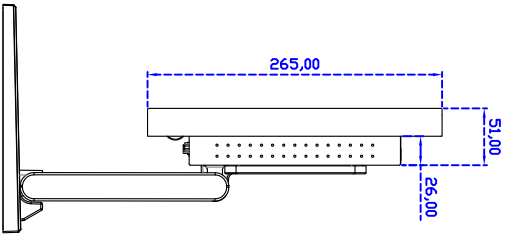

18.5" Desktop Touch Monitor.

AIM-TMxxxx185-R01WA_R03WA