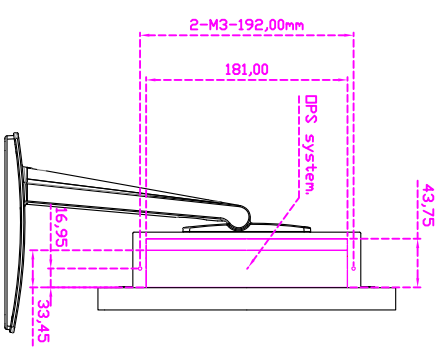

18.5" inch Touch Monitor "OPS system for Intel standard" (Projected capacitive Multi-Touch)

Display Specifications :

Active Area	409 × 230 mm
Pixel Pitch	0.300 × 0.300 mm
Brightness	250 cd/m ²
Contrast Ratio	1000 : 1
Resolution	1366 × 768 (WXGA)
Viewing Angle	L/R 170° ; U/D 160°
Response Time	5 ms (Tr + Tf)
Display Colors	16.7M
Display Modes	640×480 ; 800×600 ; 1024×768 ; 1280×720 ; 1366×768
Signal input	VGA ; Audio ; DVI ; AV ; OPS
Mini-Audio out	1W (8Ω) × 2
OSD Keyboard	⊙Menu/Select ⊖ ⊕ ⊙Auto/Exit ⊙Power
Power Source	DC 12V ; ≤13w ; standby ≤1w
Power Consumption	
Storage · Operation	0~50℃ ; -20~60℃
VESA	100×100 or 200×100 mm
Casing Colors	Black
Casing Size · Weight	447.2 × 267.8 × 70 mm ; 5.7kg (W×H×D)
Carton · gross weight	550 × 400 × 180 mm ; 7.3kg (W×H×D)

Order information :

AIM-TMPCT185-R15WV :	[VGA/DVI/AUDIO/AV/OPS/USB-TOUCH]
Accessory	VGA Cable/AC90~260V Adapter/Power Cable/Audio Cable/USB Cable/Cleaning wipes/Driver Disk
	※DVI Cable(Optional)

18.5" Desktop Touch Monitor.
(Support DPS system)