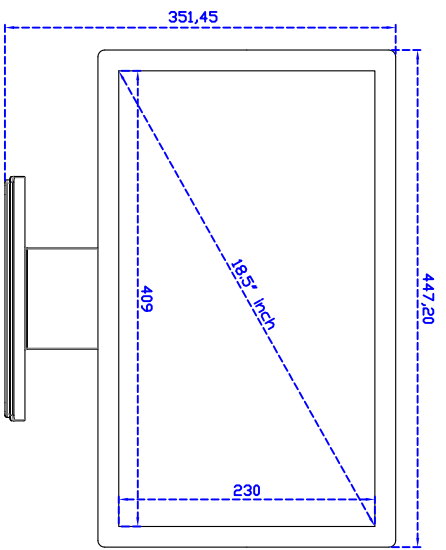

18.5" inch Touch Monitor "OPS system for Intel standard" (Projected capacitive Multi-Touch)

Display Specifications :

Active Area	409 × 230 mm
Pixel Pitch	0.300 × 0.300 mm
Brightness	250 cd/m ²
Contrast Ratio	1000 : 1
Resolution	1366 × 768 (WXGA)
Viewing Angle	L/R 170° ; U/D 160°
Response Time	5 ms (Tr + Tf)
Display Colors	16.7M
Display Modes	640×480 ; 800×600 ; 1024×768 ; 1280×720 ; 1366×768
Signal input	VGA ; Audio ; DVI ; AV ; OPS
Mini-Audio out	1W (8Ω) × 2
OSD Keyboard	⊙Menu/Select ⊖ ⊕ ⊙Auto/Exit ⊙Power
Power Source	DC 12V ; ≤13w ; standby ≤1w
Power Consumption	
Storage · Operation	0~50℃ ; -20~60℃
VESA	100×100 or 200×100 mm
Casing Colors	Black
Casing Size · Weight	447.2 × 267.8 × 70 mm ; 5.7kg (W×H×D)
Carton · gross weight	550 × 400 × 180 mm ; 7.3kg (W×H×D)

Order information :

AIM-TMPCT185-R15WV :	[VGA/DVI/AUDIO/AV/OPS/USB-TOUCH]
Accessory	VGA Cable/AC90~260V Adapter/Power Cable/Audio Cable/USB Cable/Cleaning wipes/Driver Disk
	※DVI Cable(Optional)

18.5" Desktop Touch Monitor.
(Support DPS system)