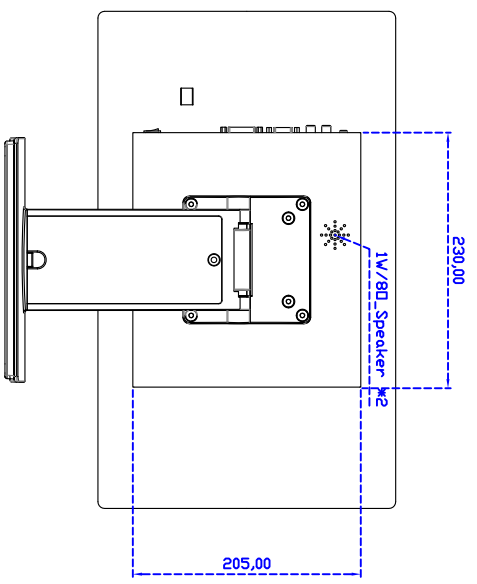

Touch Feature :

Input Method	Capacitive stylus, Fin
Linearity	≤2.5mm
Surface	≥7H
Life Time	Unlimited
Application	Writing and Signature Capture Capability
PC Link	USB

Software Feature :

Draw Test	Position and linearity verification
Controller	Support multiple controllers
Languages	English · Simple Chinese · Traditional Chinese · Japanese · French · German · Spanish · Korean · Arabic · Czech · Danish · Dutch · Greek · Hungarian · Italian · Norwegian · Russian · Polish · Portuguese · Slovenian · Swedish · Thai · Turkish
Mouse Emulator	Right / left button emulation. Auto Right / left Click (PDA function)
Touch Style	Drawing a Mode · button a Mode · Touch Off/ on Switch
Double Click	Configurable double click speed · Configurable double click area
Sound Modes	No sound · Touch down · Touch up
Display Support	display rotation · Support multiple monitors
Division Pattern Settings:	Support two halves and four parts with touch function, you can also create your own division patterns.
Edge compensation	Support edge compensation and you can also add your own numbers for it.
Support O.S	All Windows-32 bit O.S Windows7-8-10 : XP-64 bit O.S Android ; A II Linux ; MAC

Order information :

AIM-TMPCT185-R15WV :	[VGA/DVI/AUDIO/AV/OPS/USB-TOUCH]
Accessory	VGA Cable/AC90~260V Adapter/Power Cable/Audio Cable/USB Cable/Cleaning wipes/Driver Disk
	※DVI Cable(Optional)

18.5" Desktop Touch Monitor.
(Support DPS system)