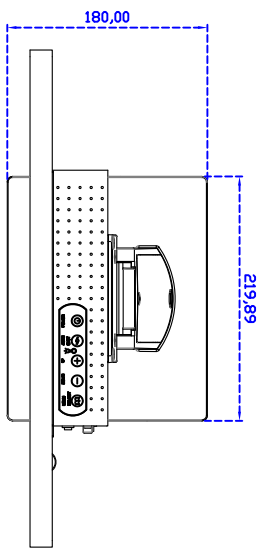

18.5" inch Touch Monitor "OPS system for Intel standard" (Projected capacitive Multi-Touch)

Display Specifications :

Active Area	409 × 230 mm
Pixel Pitch	0.300 × 0.300 mm
Brightness	250 cd/m ²
Contrast Ratio	1000 : 1
Resolution	1366 × 768 (WXGA)
Viewing Angle	L/R 170° ; U/D 160°
Response Time	5 ms (Tr + Tf)
Display Colors	16.7M
Display Modes	640×480 ; 800×600 ; 1024×768 ; 1280×720 ; 1366×768
Signal input	VGA ; Audio ; DVI ; AV ; OPS
Mini-Audio out	1W (8Ω) × 2
OSD Keyboard	⊙Menu/Select ⊖ ⊕ ⊙Auto/Exit ⊙Power
Power Source	DC 12V ; ≤13w ; standby ≤1w
Power Consumption	
Storage · Operation	0~50℃ ; -20~60℃
VESA	100×100 or 200×100 mm
Casing Colors	Black
Casing Size · Weight	447.2 × 267.8 × 70 mm ; 5.7kg (W×H×D)
Carton · gross weight	550 × 400 × 180 mm ; 7.3kg (W×H×D)

Order information :

AIM-TMPCT185-R15WV :	[VGA/DVI/AUDIO/AV/OPS/USB-TOUCH]
Accessory	VGA Cable/AC90~260V Adapter/Power Cable/Audio Cable/USB Cable/Cleaning wipes/Driver Disk
	※DVI Cable(Optional)

18.5" Desktop Touch Monitor.
(Support DPS system)