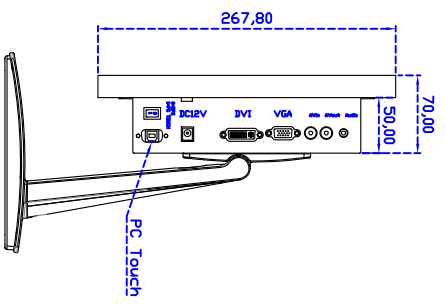

Touch Feature :

Input Method	Capacitive stylus, Fin
Linearity	≤2.5mm
Surface	≥7H
Life Time	Unlimited
Application	Writing and Signature Capture Capability
PC Link	USB

Software Feature :

Draw Test	Position and linearity verification
Controller	Support multiple controllers
Languages	English · Simple Chinese · Traditional Chinese · Japanese · French · German · Spanish · Korean · Arabic · Czech · Danish · Dutch · Greek · Hungarian · Italian · Norwegian · Russian · Polish · Portuguese · Slovenian · Swedish · Thai · Turkish
Mouse Emulator	Right / left button emulation. Auto Right / left Click (PDA function)
Touch Style	Drawing a Mode · button a Mode · Touch Off/ on Switch
Double Click	Configurable double click speed · Configurable double click area
Sound Modes	No sound · Touch down · Touch up
Display Support	display rotation · Support multiple monitors
Division Pattern Settings:	Support two halves and four parts with touch function, you can also create your own division patterns.
Edge compensation	Support edge compensation and you can also add your own numbers for it.
Support O.S	All Windows-32 bit O.S Windows7-8-10 : XP-64 bit O.S Android ; A II Linux ; MAC

Order information :

AIM-TMPCT185-R15WV :	[VGA/DVI/AUDIO/AV/OPS/USB-TOUCH]
Accessory	VGA Cable/AC90~260V Adapter/Power Cable/Audio Cable/USB Cable/Cleaning wipes/Driver Disk
	※DVI Cable(Optional)

18.5" Desktop Touch Monitor.
(Support DPS system)