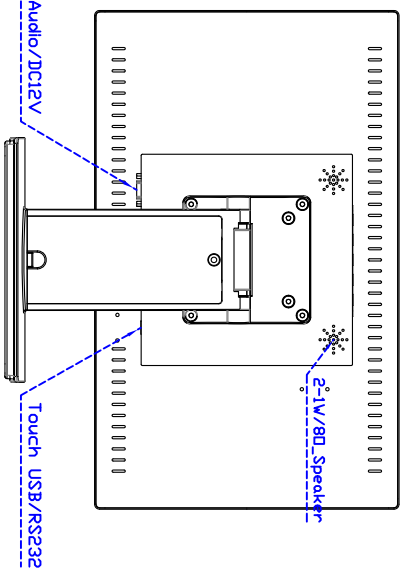

Draw Test	Position and linearity verification
Controller	Support multiple controllers
Languages	English · Simple Chinese · Traditional Chinese · Japanese · French · German · Spanish · Korean · Arabic · Czech · Danish · Dutch · Greek · Hungarian · Italian · Norwegian · Russian · Polish · Portuguese · Slovenian · Swedish · Thai · Turkish
Mouse Emulator	Right / left button emulation. Auto Right / left Click (PDA function)
Touch Style	Drawing a Mode · button a Mode · Touch Off/ on Switch
Double Click	Configurable double click speed · Configurable double click area
Sound Modes	No sound · Touch down · Touch up
Display Support	display rotation · Support multiple monitors
Division Pattern	Support two halves and four parts with touch function, you can also create your own division patterns.
Edge compensation	Support edge compensation and you can also add your own numbers for it.
Support O.S	All Windows-32 bit O.S Windows7-8-10 : XP-64 bit O.S Android ; A II Linux ; MAC

Order information :

AIM-TMPCT185-R11WV : Accessory	【VGA/DVI/AUDIO/USB-TOUCH】 VGA Cable/AC90~260V Adapter/Power Cable/Audio Cable/USB or RS232 Cable/Cleaning wipes/Driver Disk ※DVI Cable(Optional)	AIM-TMPCT185-R12WV : Accessory	【VGA/AUDIO/DVI/RS232-TOUCH】 VGA Cable/AC90~260V Adapter/Power Cable/Audio Cable/USB or RS232 Cable/Cleaning wipes/Driver Disk
-----------------------------------	--	-----------------------------------	--

3 Year Warrenty
LCD Panel 1 Year

VGA/DVI/Audio/DC12V

18.5" Desktop Touch Monitor.

AIM-TMPCT185-R11WV_R13WV