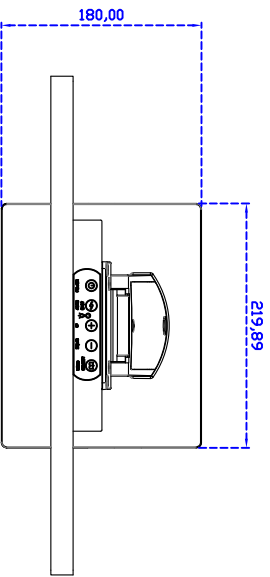

VGA/DVI/Audio/DC12V