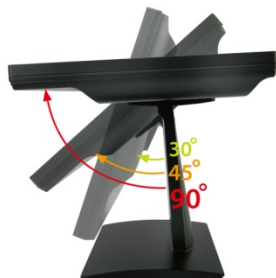

18.5" inch Touch Monitor "POS-styler" (Pure Flat Project capacitive Multi-Touch)

Products application :

- POS Terminal
- Industrial PC
- Kiosk
- Gaming
- Medical apparatus
- Personal computer
- Mobile GPS
- Office automation
- Security system of the house
- Car-mounted amusement
- Military equipment
- Communicate

18.5" inch Touch Monitor "POS-styler" (Pure Flat Project capacitive Multi-Touch)

Display Specifications :

Active Area	409 × 230 mm
Pixel Pitch	0.300 × 0.300 mm
Brightness	250 cd/m ²
Contrast Ratio	1000 : 1
Resolution	1366 × 768 (WXGA)
Viewing Angle	L/R 170° ; U/D 160°
Response Time	5 ms (Tr + Tf)
Display Colors	16.7M
Display Modes	640×480 ; 800×600 ; 1024×768 ; 1280×720 ; 1366×768
Signal input	VGA ; Audio ; DVI
Mini-Audio out	1W (8Ω) × 2
OSD Keyboard	⊙Menu/Select ⊖ ⊕ ⊙Auto/Exit ⊙Power
Power Source	DC 12V ; ≤13w ; standby ≤1w
Power Consumption	
Storage · Operation	0~50℃ ; -20~60℃
VESA	75×75 or 100×100 mm
Casing Colors	Black
Casing Size · Weight	448.65 × 273.8 × 46 mm ; 5.55kg (W×H×D)
Carton · gross weight	550 × 400 × 180 mm ; 7.05kg (W×H×D)