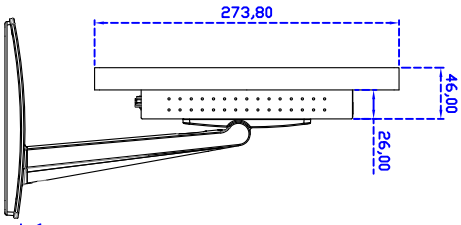

VGA/DVI/Audio/DC12V