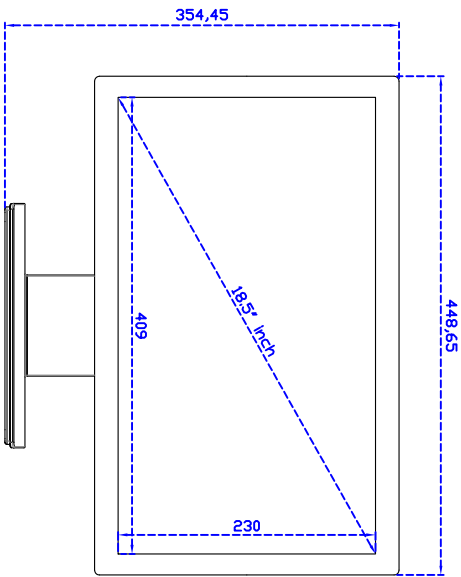

VGA/DVI/Audio/DC12V