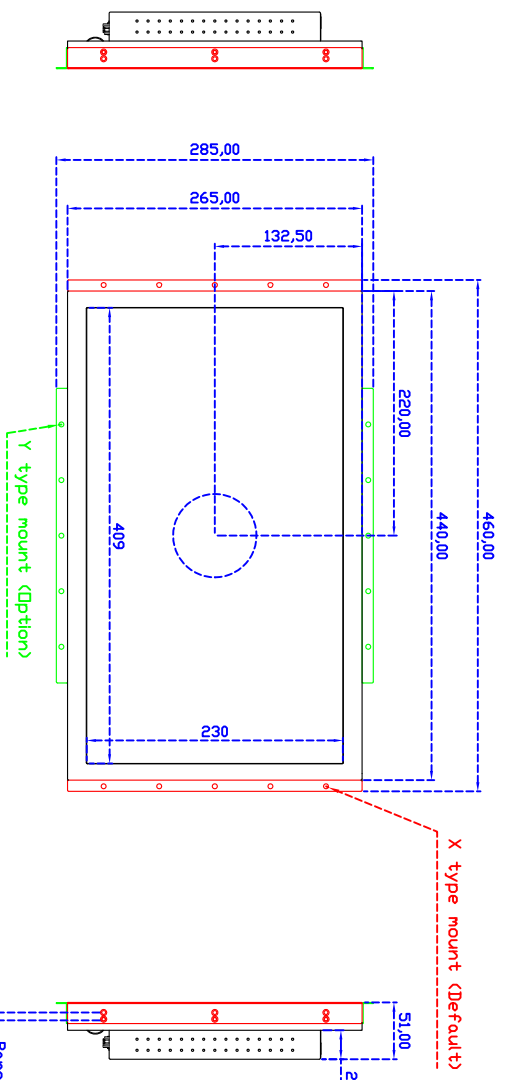

18.5" inch Embedded Touch Monitor (Projected capacitive Multi-Touch)

Display Specifications :

Active Area	409 × 230 mm
Pixel Pitch	0.300 × 0.300 mm
Brightness	250 cd/m ²
Contrast Ratio	1000 : 1
Resolution	1366 × 768 (WXGA)
Viewing Angle	L/R 170° ; U/D 160°
Response Time	5 ms (Tr + Tf)
Display Colors	16.7M
Display Modes	640×480 ; 800×600 ; 1024×768 ; 1280×720 ; 1366×768
Signal input	VGA ; Audio ; DVI
Mini-Audio out	1W (8Ω) × 2
OSD Keyboard	⊙Menu/Select ⊖ ⊕ ⊙Auto/Exit ⊙Power
Power Source	DC 12V ; ≤13w ; Standby ≤1w
Power Consumption	
Storage · Operation	0~50℃ ; -20~60℃
VESA	75×75 or 100×100 mm
Casing Colors	Black
Casing Size · Weight	460 × 265 × 51 mm ; 4.2 kg (W×H×D)
Carton · gross weight	550 × 400 × 180 mm ; 5.85 kg (W×H×D)

Draw Test	Position and linearity verification
Controller	Support multiple controllers
Languages	English · Simple Chinese · Traditional Chinese · Japanese · French · German · Spanish · Korean · Arabic · Czech · Danish · Dutch · Greek · Hungarian · Italian · Norwegian · Russian · Polish · Portuguese · Slovenian · Swedish · Thai · Turkish
Mouse Emulator	Right / left button emulation. Auto Right / left Click (PDA function)
Touch Style	Drawing a Mode · button a Mode · Touch Off/ on Switch
Double Click	Configurable double click speed · Configurable double click area
Sound Modes	No sound · Touch down · Touch up
Display Support	display rotation · Support multiple monitors
Division Pattern Settings:	Support two halves and four parts with touch function, you can also create your own division patterns.
Edge compensation	Support edge compensation and you can also add your own numbers for it.
Support O.S	All Windows-32 bit O.S Windows7-8-10 : XP-64 bit O.S Android ; A II Linux ; MAC

3 Year Warranty
LCD Panel 1 Year

18.5" Embedded Touch Monitor.
 AIM-TMPxxxx185-R01W_R03W