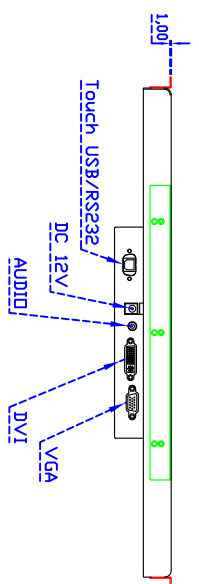

18.5" Embedded Touch Monitor.
AIM-TMPxxxx185-R01W_R03W