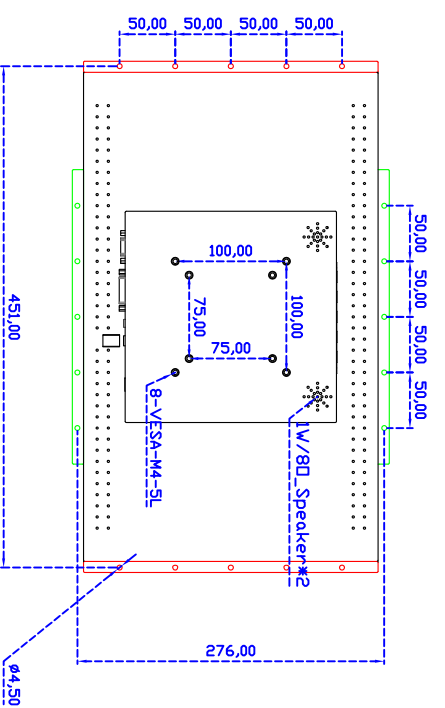

18.5" Embedded Touch Monitor.
AIM-TMPxxxx185-R01W_R03W