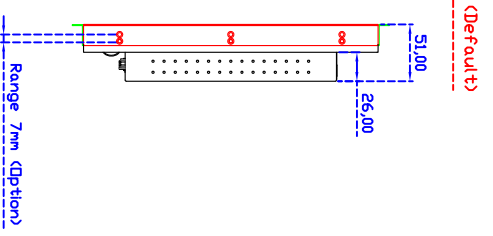

18.5" Embedded Touch Monitor.
AIM-TMPxxxx185-R01W_R03W