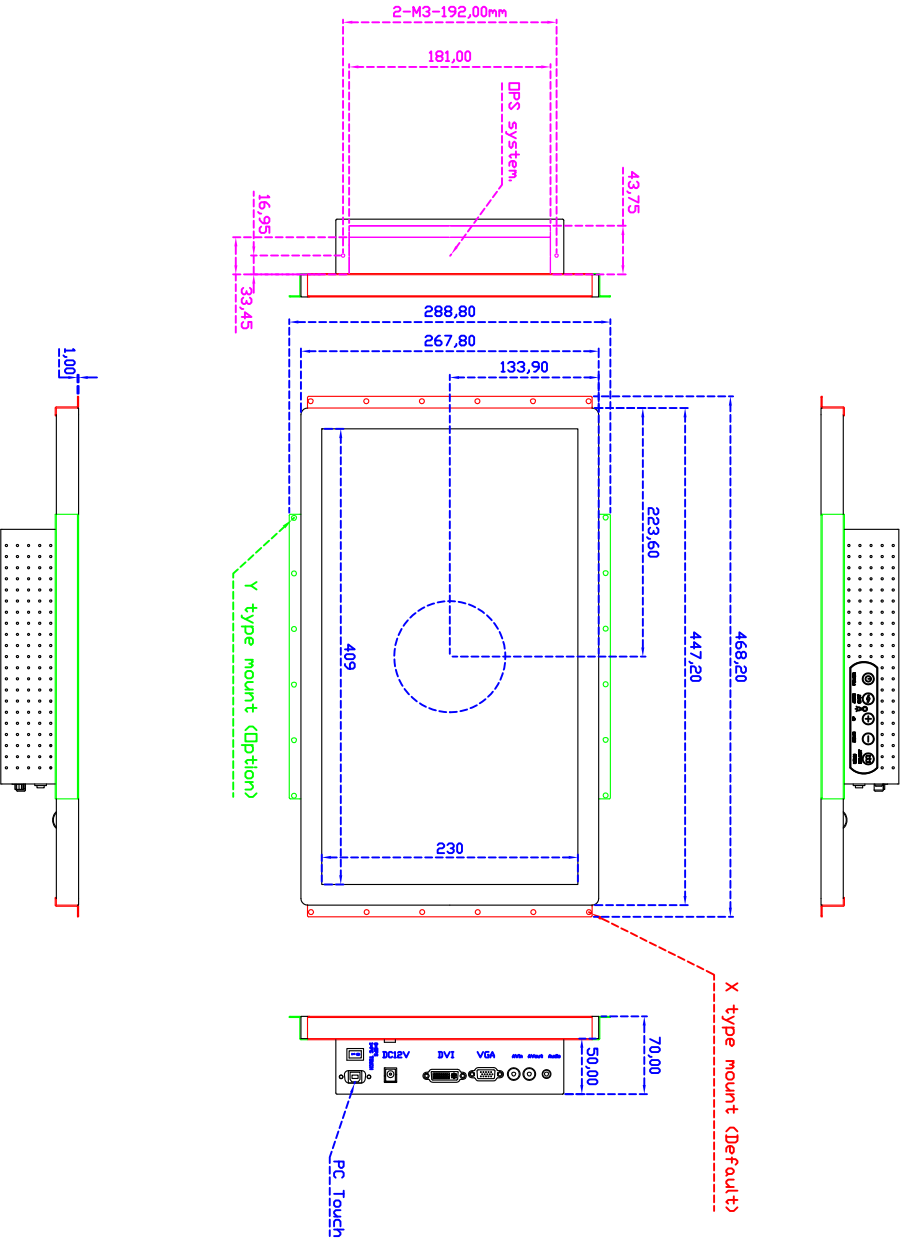

18.5" inch Embedded Touch Monitor "OPS system for Intel standard" (Projected capacitive Multi-Touch)

Display Specifications :

Active Area	409 × 230 mm
Pixel Pitch	0.300 × 0.300 mm
Brightness	250 cd/m ²
Contrast Ratio	1000 : 1
Resolution	1366 x 768 (WXGA)
Viewing Angle	L/R 170° ; U/D 160°
Response Time	5 ms (Tr + Tf)
Display Colors	16.7M
Display Modes	640×480 ; 800×600 ; 1024×768 ; 1280×720 ; 1366×768
Signal input	VGA ; Audio ; DVI ; AV ; OPS
Mini-Audio out	1W (8Ω) × 2
OSD Keyboard	⊙Menu/Select ⊖- ⊕+ ⊙Auto/Exit ⊙Power
Power Source	DC 12V ; ≤13w ; standby ≤1w
Power Consumption	
Storage	0~50℃ ; -20~60℃
Operation	
VESA	100×100 or 200×100 mm
Casing Colors	Black
Casing Size	468.2 × 267.8 × 70 mm ; 4.6kg (W×H×D)
Weight	
Carton	550 × 400 × 180 mm ; 6.2kg (W×H×D)
gross weight	

Order information :

AIM-TMOPPCT185-R15W :	【VGA/DVI/AUDIO/AV/OPS/USB-TOUCH】
Accessory	VGA Cable/AC90~260V Adapter/Power Cable/Audio Cable/USB Cable/Cleaning wipes/Driver Disk
	※DVI Cable(Optional)

18.5" Embedded Touch Monitor.
 (Support DPS system)