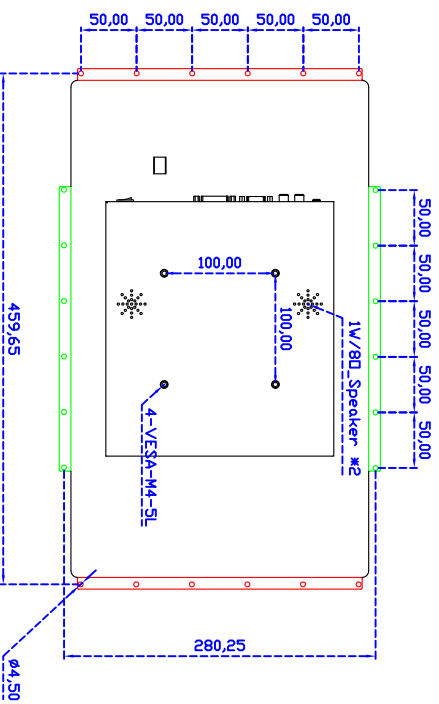

18.5" inch Embedded Touch Monitor "OPS system for Intel standard" (Projected capacitive Multi-Touch)

Display Specifications :

Active Area	409 × 230 mm
Pixel Pitch	0.300 × 0.300 mm
Brightness	250 cd/m ²
Contrast Ratio	1000 : 1
Resolution	1366 x 768 (WXGA)
Viewing Angle	L/R 170° ; U/D 160°
Response Time	5 ms (Tr + Tf)
Display Colors	16.7M
Display Modes	640×480 ; 800×600 ; 1024×768 ; 1280×720 ; 1366×768
Signal input	VGA ; Audio ; DVI ; AV ; OPS
Mini-Audio out	1W (8Ω) × 2
OSD Keyboard	⊙Menu/Select ⊖- ⊕+ ⊙Auto/Exit ⊙Power
Power Source	DC 12V ; ≤13w ; standby ≤1w
Power Consumption	
Storage	0~50℃ ; -20~60℃
Operation	
VESA	100×100 or 200×100 mm
Casing Colors	Black
Casing Size	468.2 × 267.8 × 70 mm ; 4.6kg (W×H×D)
Weight	
Carton	550 × 400 × 180 mm ; 6.2kg (W×H×D)
gross weight	

Order information :

AIM-TMOPPCT185-R15W :	【VGA/DVI/AUDIO/AV/OPS/USB-TOUCH】
Accessory	VGA Cable/AC90~260V Adapter/Power Cable/Audio Cable/USB Cable/Cleaning wipes/Driver Disk
	※DVI Cable(Optional)

18.5" Embedded Touch Monitor.
 (Support DPS system)