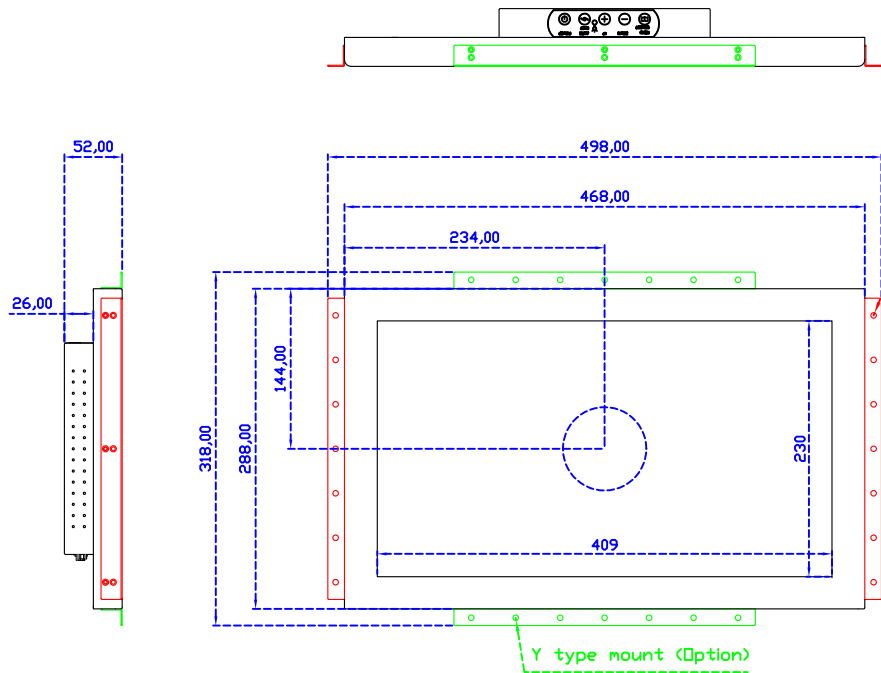

Display Specifications :

| | |
|-----------------------|---|
| Active Area | 409 × 230 mm |
| Pixel Pitch | 0.300 × 0.300 mm |
| Brightness | 250 cd/m ² |
| Contrast Ratio | 1000 : 1 |
| Resolution | 1366 x 768 (WXGA) |
| Viewing Angle | L/R170° ; U/D160° |
| Response Time | 5ms (Tr + Tf) |
| Display Colors | 16.7M |
| Display Modes | 640×480 ; 800×600 ; 1024×768 ; 1280×720 ; 1366×768 |
| Signal input | VGA ; Audio ; DVI |
| Speaker | 1W (8Ω) × 2 |
| OSD Keyboard | ⊙Power ⊙Auto adjust ⊕ ⊖ ⊙Menu |
| Power Source | DC 12V (DC Jack Φ2.1mm) |
| Power Consumption | ≤13w |
| Storage 、 Operation | -20~60°C ; 0~50°C |
| VESA | 75×75 ; 100×100 mm |
| Casing Colors | Black (OEM other colors) |
| Casing Size 、 Weight | 468 × 288 × 52 mm ; 4.2 kg (W×H×D) (Without Stand) |
| Carton 、 gross weight | 550 × 400 × 180 mm ; 5.8 kg (W×H×D) |
| Accessory | VGA cable / Audio cable / AC90~260V Adapter / Power cable / USB cable / Cleaning wipes / Driver Disk ※DVI cable (Optional) |

AIM-TMIR185-R01W V

AIM-TMIR185-R01W Y

3 Year Warranty
LCD Panel 1 Year

18.5" Touch Monitor.
 (VESA Mount)

AIM-TMIR185-R01W_R03W

X type mount (Default)

Y type mount (Option)

Range 7mm (Option)

18.5" Embedded Touch Monitor.
(Open Frame)

AIM-TM0PIR185-R01W_R03W

18.5" Desktop Touch Monitor.
(Foldable Stand)

AIM-TMIR185-R01WA_R03WA

18.5" Desktop Touch Monitor.
(Photo Stand)

AIM-TMIR185-R01WP_R03WP

18.5" Desktop Touch Monitor.
(POS Stand)

AIM-TMIR185-R01WV_R03WV

18.5" Desktop Touch Monitor.
(Ergonomic Stand)

AIM-TMIR185-R01WY_R03WY