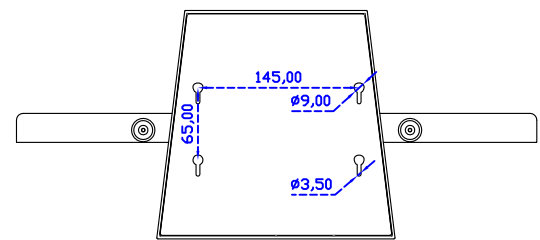

※AIM Touch has the right to update specs without further notice.

AIM-TMIR185-R01W A

AIM-TMIR185-R01W P

18.5" Infrared Ray Multi-Touch Monitor (1366*768)

Touch Feature :

| | |
|--------------|--|
| Input Method | It detects anything that blocks lights |
| Linearity | ≤2.5mm |
| Surface | ≥7H |
| Life Time | Unlimited |
| Application | Writing and Signature Capture Capability |

AIM-TMIR185-R01W V

AIM-TMIR185-R01W Y

3 Year Warranty
LCD Panel 1 Year

18.5" Touch Monitor.
 (VESA Mount)

AIM-TMIR185-R01W_R03W

X type mount (Default)

Y type mount (Option)

Range 7mm (Option)

18.5" Embedded Touch Monitor.
(Open Frame)

AIM-TM0PIR185-R01W_R03W

18.5" Desktop Touch Monitor.
(Foldable Stand)

AIM-TMIR185-R01WA_R03WA

18.5" Desktop Touch Monitor.
(Photo Stand)

AIM-TMIR185-R01WP_R03WP

18.5" Desktop Touch Monitor.
(POS Stand)