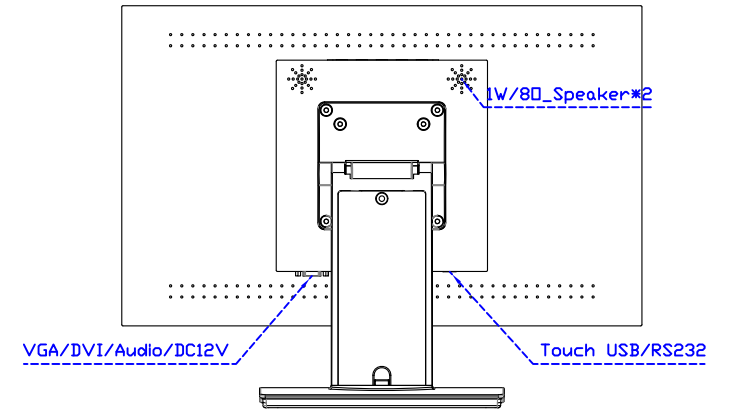

AIM-TMIR185-R01W V

AIM-TMIR185-R01W Y

3 Year Warranty
LCD Panel 1 Year

18.5" Touch Monitor.
 (VESA Mount)

AIM-TMIR185-R01W_R03W

X type mount (Default)

Y type mount (Option)

Range 7mm (Option)

18.5" Embedded Touch Monitor.
(Open Frame)

AIM-TM0PIR185-R01W_R03W

18.5" Desktop Touch Monitor.
(Foldable Stand)

AIM-TMIR185-R01WA_R03WA

18.5" Desktop Touch Monitor.
(Photo Stand)

AIM-TMIR185-R01WP_R03WP

18.5" Desktop Touch Monitor.
(POS Stand)

AIM-TMIR185-R01WV_R03WV

18.5" Desktop Touch Monitor.
(Ergonomic Stand)

AIM-TMIR185-R01WY_R03WY