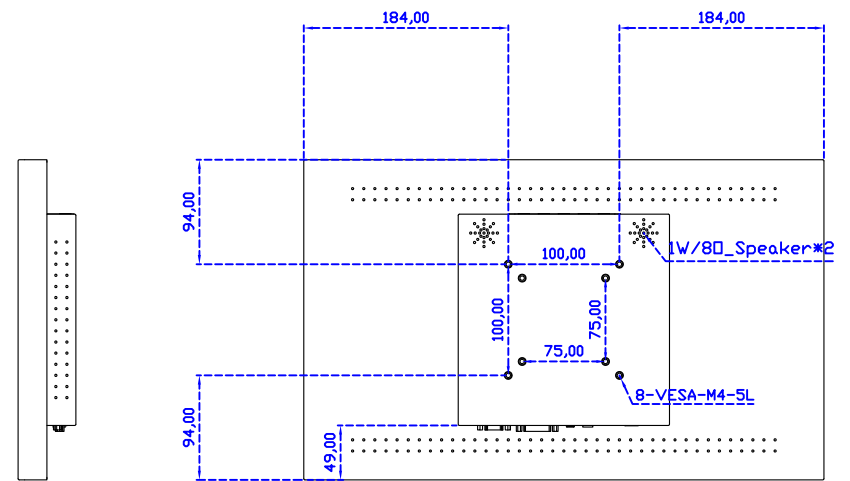

※AIM Touch has the right to update specs without further notice.

AIM-TMIR185-R01W A

AIM-TMIR185-R01W P

18.5" Infrared Ray Multi-Touch Monitor (1366*768)

Touch Feature :

| | |
|--------------|--|
| Input Method | It detects anything that blocks lights |
| Linearity | ≤2.5mm |
| Surface | ≥7H |
| Life Time | Unlimited |
| Application | Writing and Signature Capture Capability |

Software Feature :

| | |
|-------------------|--|
| Calibration | 4 points or 16 points or 25 points |
| Draw Test | Position and linearity verification |
| Controller | Support multiple controllers |
| Languages | English · Simple Chinese · Traditional Chinese · Japanese · German |
| Mouse Emulator | Right / left button emulation. Auto Right / left Click (PDA function) |
| Touch Style | Drawing a Mode · button a Mode · Touch Off/ on Switch |
| Double Click | Configurable double click speed · Configurable double click area |
| Sound Modes | No sound · Touch down · Touch up |
| Display Support | display rotation · Support multiple monitors |
| Division Pattern | Support two halves and four parts with touch function, you can also create your own division patterns. |
| Settings: | |
| Edge compensation | Support edge compensation and you can also add your own numbers for it. |
| Support O.S | All Windows-32/64bit O.S Android ; Linux ; MAC |

AIM-TMIR185-R01W V

AIM-TMIR185-R01W Y

3 Year Warranty
LCD Panel 1 Year

18.5" Touch Monitor.
 (VESA Mount)

AIM-TMIR185-R01W_R03W

X type mount (Default)

Y type mount (Option)

Range 7mm (Option)

18.5" Embedded Touch Monitor.
(Open Frame)

AIM-TM0PIR185-R01W_R03W

18.5" Desktop Touch Monitor.
(Foldable Stand)

AIM-TMIR185-R01WA_R03WA

18.5" Desktop Touch Monitor.
(Photo Stand)

AIM-TMIR185-R01WP_R03WP

18.5" Desktop Touch Monitor.
(POS Stand)