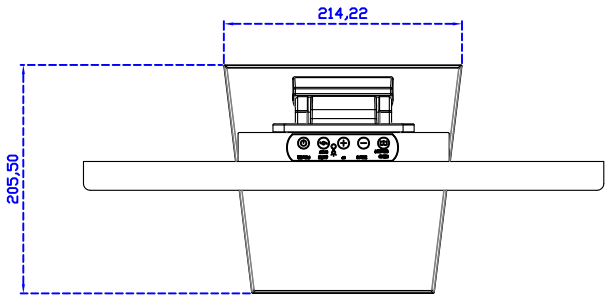

AIM-TMIR185-R01W V

AIM-TMIR185-R01W Y

3 Year Warranty
LCD Panel 1 Year

18.5" Touch Monitor.
 (VESA Mount)

AIM-TMIR185-R01W_R03W

X type mount (Default)

Y type mount (Option)

Range 7mm (Option)

18.5" Embedded Touch Monitor.
(Open Frame)

AIM-TM0PIR185-R01W_R03W

18.5" Desktop Touch Monitor.
(Foldable Stand)

AIM-TMIR185-R01WA_R03WA

18.5" Desktop Touch Monitor.
(Photo Stand)

AIM-TMIR185-R01WP_R03WP

18.5" Desktop Touch Monitor.
(POS Stand)