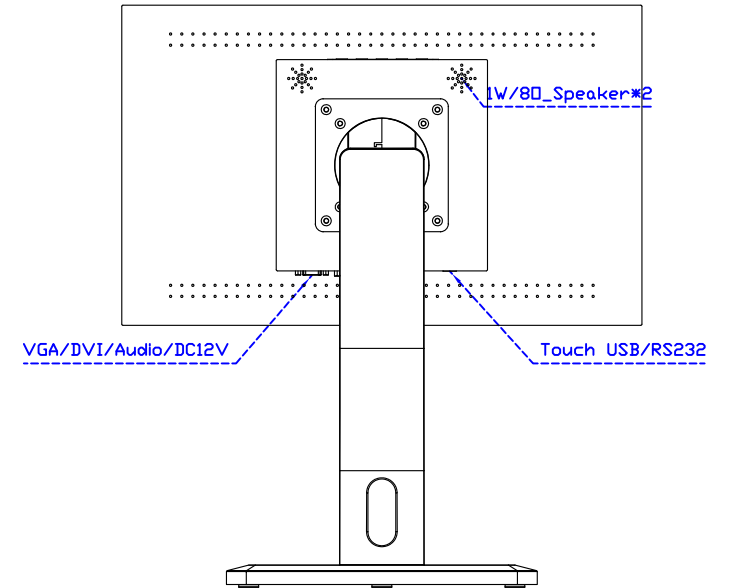

18.5" Desktop Touch Monitor.
(Ergonomic Stand)

AIM-TMIR185-R01WY_R03WY