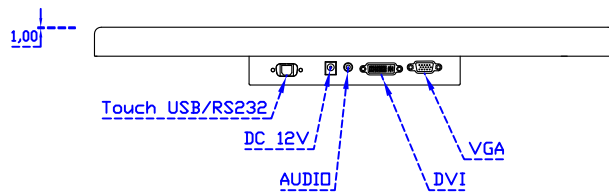

※AIM Touch has the right to update specs without further notice.

AIM-TMIR185-R01W A

AIM-TMIR185-R01W P

18.5" Infrared Ray Multi-Touch Monitor (1366*768)

Touch Feature :

| | |
|--------------|--|
| Input Method | It detects anything that blocks lights |
| Linearity | ≤2.5mm |
| Surface | ≥7H |
| Life Time | Unlimited |
| Application | Writing and Signature Capture Capability |

Software Feature :

| | |
|-------------------|--|
| Calibration | 4 points or 16 points or 25 points |
| Draw Test | Position and linearity verification |
| Controller | Support multiple controllers |
| Languages | English · Simple Chinese · Traditional Chinese · Japanese · German |
| Mouse Emulator | Right / left button emulation. Auto Right / left Click (PDA function) |
| Touch Style | Drawing a Mode · button a Mode · Touch Off/ on Switch |
| Double Click | Configurable double click speed · Configurable double click area |
| Sound Modes | No sound · Touch down · Touch up |
| Display Support | display rotation · Support multiple monitors |
| Division Pattern | Support two halves and four parts with touch function, you can also create your own division patterns. |
| Settings: | |
| Edge compensation | Support edge compensation and you can also add your own numbers for it. |
| Support O.S | All Windows-32/64bit O.S Android ; Linux ; MAC |

AIM-TMIR185-R01W V

AIM-TMIR185-R01W Y

3 Year Warranty
LCD Panel 1 Year

18.5" Touch Monitor.
 (VESA Mount)

AIM-TMIR185-R01W_R03W

X type mount (Default)

Y type mount (Option)

Range 7mm (Option)