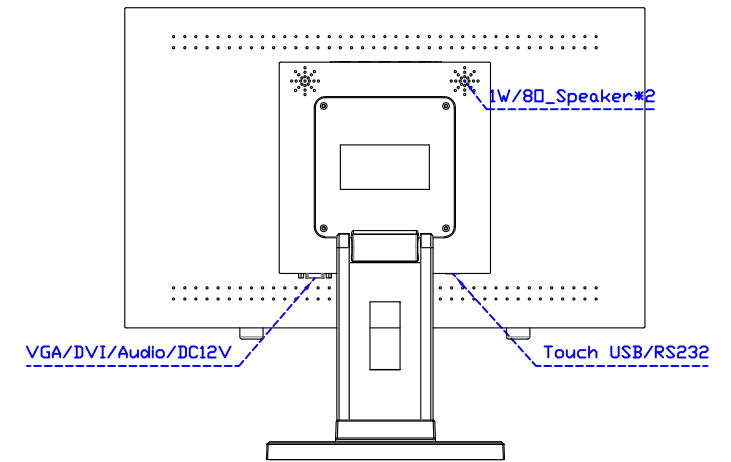

※AIM Touch has the right to update specs without further notice.

AIM-TMIR185-R01W A

AIM-TMIR185-R01W P

18.5" Infrared Ray Multi-Touch Monitor (1366*768)

Touch Feature :

| | |
|--------------|--|
| Input Method | It detects anything that blocks lights |
| Linearity | ≤2.5mm |
| Surface | ≥7H |
| Life Time | Unlimited |
| Application | Writing and Signature Capture Capability |

AIM-TMIR185-R01W V

AIM-TMIR185-R01W Y

3 Year Warranty
LCD Panel 1 Year

18.5" Touch Monitor.
 (VESA Mount)

AIM-TMIR185-R01W_R03W

X type mount (Default)

Y type mount (Option)

Range 7mm (Option)

18.5" Embedded Touch Monitor.
(Open Frame)

AIM-TM0PIR185-R01W_R03W

18.5" Desktop Touch Monitor.
(Foldable Stand)

AIM-TMIR185-R01WA_R03WA

18.5" Desktop Touch Monitor.
(Photo Stand)

AIM-TMIR185-R01WP_R03WP

18.5" Desktop Touch Monitor.
(POS Stand)

AIM-TMIR185-R01WV_R03WV

18.5" Desktop Touch Monitor.
(Ergonomic Stand)

AIM-TMIR185-R01WY_R03WY