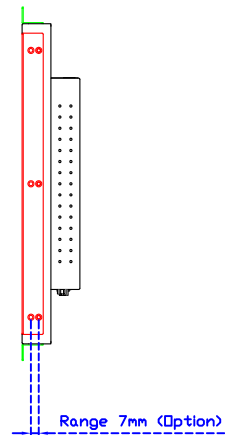

※AIM Touch has the right to update specs without further notice.

AIM-TMIR185-R01W A

AIM-TMIR185-R01W P

18.5" Infrared Ray Multi-Touch Monitor (1366*768)

Touch Feature :

| | |
|--------------|--|
| Input Method | It detects anything that blocks lights |
| Linearity | ≤2.5mm |
| Surface | ≥7H |
| Life Time | Unlimited |
| Application | Writing and Signature Capture Capability |

AIM-TMIR185-R01W V

AIM-TMIR185-R01W Y

3 Year Warranty
LCD Panel 1 Year

18.5" Touch Monitor.
 (VESA Mount)

AIM-TMIR185-R01W_R03W

X type mount (Default)

Y type mount (Option)

Range 7mm (Option)

18.5" Embedded Touch Monitor.
(Open Frame)

AIM-TM0PIR185-R01W_R03W

18.5" Desktop Touch Monitor.
(Foldable Stand)

AIM-TMIR185-R01WA_R03WA

18.5" Desktop Touch Monitor.
(Photo Stand)

AIM-TMIR185-R01WP_R03WP

18.5" Desktop Touch Monitor.
(POS Stand)