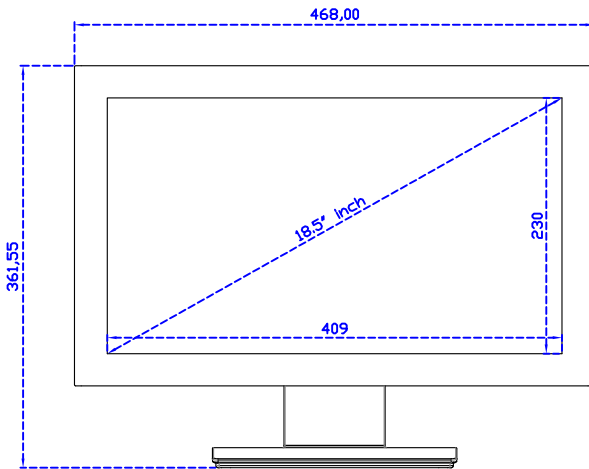

Display Specifications :

| | |
|-----------------------|---|
| Active Area | 409 × 230 mm |
| Pixel Pitch | 0.300 × 0.300 mm |
| Brightness | 250 cd/m ² |
| Contrast Ratio | 1000 : 1 |
| Resolution | 1366 x 768 (WXGA) |
| Viewing Angle | L/R170° ; U/D160° |
| Response Time | 5ms (Tr + Tf) |
| Display Colors | 16.7M |
| Display Modes | 640×480 ; 800×600 ; 1024×768 ; 1280×720 ; 1366×768 |
| Signal input | VGA ; Audio ; DVI |
| Speaker | 1W (8Ω) × 2 |
| OSD Keyboard | ⊙Power ⊙Auto adjust ⊕ ⊖ ⊙Menu |
| Power Source | DC 12V (DC Jack Φ2.1mm) |
| Power Consumption | ≤13w |
| Storage 、 Operation | -20~60°C ; 0~50°C |
| VESA | 75×75 ; 100×100 mm |
| Casing Colors | Black (OEM other colors) |
| Casing Size 、 Weight | 468 × 288 × 52 mm ; 4.2 kg (W×H×D) (Without Stand) |
| Carton 、 gross weight | 550 × 400 × 180 mm ; 5.8 kg (W×H×D) |
| Accessory | VGA cable / Audio cable / AC90~260V Adapter / Power cable / USB cable / Cleaning wipes / Driver Disk ※DVI cable (Optional) |

AIM-TMIR185-R01W V

AIM-TMIR185-R01W Y

3 Year Warranty
LCD Panel 1 Year

18.5" Touch Monitor.
 (VESA Mount)

AIM-TMIR185-R01W_R03W

X type mount (Default)

Y type mount (Option)

Range 7mm (Option)

18.5" Embedded Touch Monitor.
(Open Frame)

AIM-TM0PIR185-R01W_R03W

18.5" Desktop Touch Monitor.
(Foldable Stand)

AIM-TMIR185-R01WA_R03WA

18.5" Desktop Touch Monitor.
(Photo Stand)

AIM-TMIR185-R01WP_R03WP

18.5" Desktop Touch Monitor.
(POS Stand)

AIM-TMIR185-R01WV_R03WV

18.5" Desktop Touch Monitor.
(Ergonomic Stand)

AIM-TMIR185-R01WY_R03WY