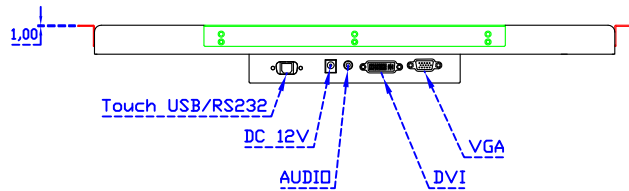

Software Feature :

| | |
|-------------------|--|
| Calibration | 4 points or 16 points or 25 points |
| Draw Test | Position and linearity verification |
| Controller | Support multiple controllers |
| Languages | English · Simple Chinese · Traditional Chinese · Japanese · German |
| Mouse Emulator | Right / left button emulation. Auto Right / left Click (PDA function) |
| Touch Style | Drawing a Mode · button a Mode · Touch Off/ on Switch |
| Double Click | Configurable double click speed · Configurable double click area |
| Sound Modes | No sound · Touch down · Touch up |
| Display Support | display rotation · Support multiple monitors |
| Division Pattern | Support two halves and four parts with touch function, you can also create your own division patterns. |
| Settings: | |
| Edge compensation | Support edge compensation and you can also add your own numbers for it. |
| Support O.S | All Windows-32/64bit O.S Android ; Linux ; MAC |

AIM-TMIR185-R01W V

AIM-TMIR185-R01W Y

3 Year Warranty
LCD Panel 1 Year

18.5" Touch Monitor.
 (VESA Mount)

AIM-TMIR185-R01W_R03W

X type mount (Default)

Y type mount (Option)

Range 7mm (Option)

18.5" Embedded Touch Monitor.
(Open Frame)

AIM-TM0PIR185-R01W_R03W

18.5" Desktop Touch Monitor.
(Foldable Stand)

AIM-TMIR185-R01WA_R03WA

18.5" Desktop Touch Monitor.
(Photo Stand)

AIM-TMIR185-R01WP_R03WP

18.5" Desktop Touch Monitor.
(POS Stand)