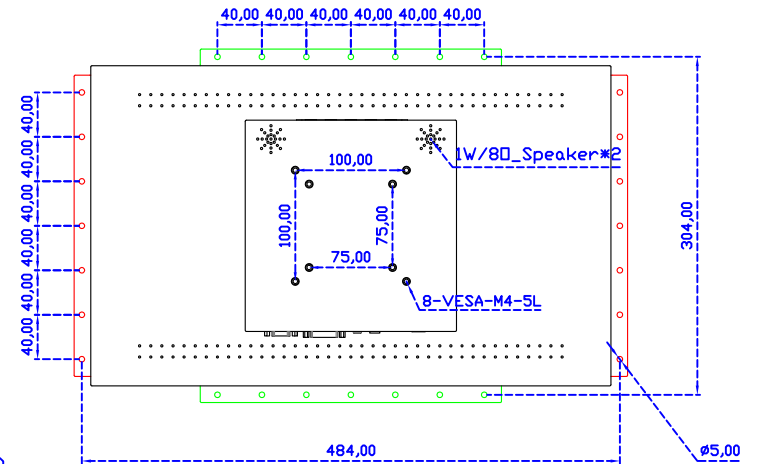

※AIM Touch has the right to update specs without further notice.

AIM-TMIR185-R01W A

AIM-TMIR185-R01W P

18.5" Infrared Ray Multi-Touch Monitor (1366*768)

Touch Feature :

| | |
|--------------|--|
| Input Method | It detects anything that blocks lights |
| Linearity | ≤2.5mm |
| Surface | ≥7H |
| Life Time | Unlimited |
| Application | Writing and Signature Capture Capability |

AIM-TMIR185-R01W V

AIM-TMIR185-R01W Y

3 Year Warranty
LCD Panel 1 Year

18.5" Touch Monitor.
 (VESA Mount)

AIM-TMIR185-R01W_R03W

X type mount (Default)

Y type mount (Option)

Range 7mm (Option)

18.5" Embedded Touch Monitor.
(Open Frame)

AIM-TM0PIR185-R01W_R03W

18.5" Desktop Touch Monitor.
(Foldable Stand)

AIM-TMIR185-R01WA_R03WA

18.5" Desktop Touch Monitor.
(Photo Stand)

AIM-TMIR185-R01WP_R03WP

18.5" Desktop Touch Monitor.
(POS Stand)

AIM-TMIR185-R01WV_R03WV

18.5" Desktop Touch Monitor.
(Ergonomic Stand)

AIM-TMIR185-R01WY_R03WY