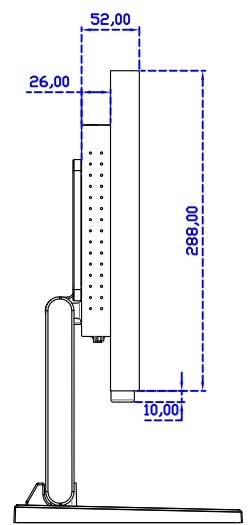

Display Specifications :

| | |
|-----------------------|---|
| Active Area | 409 × 230 mm |
| Pixel Pitch | 0.300 × 0.300 mm |
| Brightness | 250 cd/m ² |
| Contrast Ratio | 1000 : 1 |
| Resolution | 1366 x 768 (WXGA) |
| Viewing Angle | L/R170° ; U/D160° |
| Response Time | 5ms (Tr + Tf) |
| Display Colors | 16.7M |
| Display Modes | 640×480 ; 800×600 ; 1024×768 ; 1280×720 ; 1366×768 |
| Signal input | VGA ; Audio ; DVI |
| Speaker | 1W (8Ω) × 2 |
| OSD Keyboard | ⊙Power ⊙Auto adjust ⊕ ⊖ ⊙Menu |
| Power Source | DC 12V (DC Jack Φ2.1mm) |
| Power Consumption | ≤13w |
| Storage 、 Operation | -20~60°C ; 0~50°C |
| VESA | 75×75 ; 100×100 mm |
| Casing Colors | Black (OEM other colors) |
| Casing Size 、 Weight | 468 × 288 × 52 mm ; 4.2 kg (W×H×D) (Without Stand) |
| Carton 、 gross weight | 550 × 400 × 180 mm ; 5.8 kg (W×H×D) |
| Accessory | VGA cable / Audio cable / AC90~260V Adapter / Power cable / USB cable / Cleaning wipes / Driver Disk ※DVI cable (Optional) |

AIM-TMIR185-R01W V

AIM-TMIR185-R01W Y

3 Year Warranty
LCD Panel 1 Year

18.5" Touch Monitor.
 (VESA Mount)

AIM-TMIR185-R01W_R03W

X type mount (Default)

Y type mount (Option)

Range 7mm (Option)

18.5" Embedded Touch Monitor.
(Open Frame)

AIM-TM0PIR185-R01W_R03W

18.5" Desktop Touch Monitor.
(Foldable Stand)

AIM-TMIR185-R01WA_R03WA

18.5" Desktop Touch Monitor.
(Photo Stand)

AIM-TMIR185-R01WP_R03WP

18.5" Desktop Touch Monitor.
(POS Stand)

AIM-TMIR185-R01WV_R03WV

18.5" Desktop Touch Monitor.
(Ergonomic Stand)

AIM-TMIR185-R01WY_R03WY