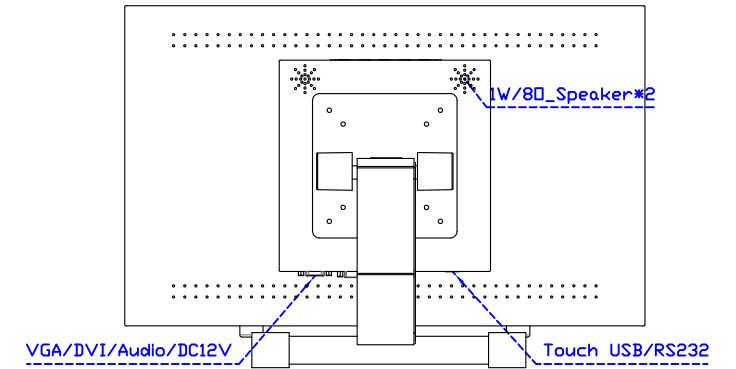

※AIM Touch has the right to update specs without further notice.

AIM-TMIR185-R01W A

AIM-TMIR185-R01W P

18.5" Infrared Ray Multi-Touch Monitor (1366*768)

Touch Feature :

| | |
|--------------|--|
| Input Method | It detects anything that blocks lights |
| Linearity | ≤2.5mm |
| Surface | ≥7H |
| Life Time | Unlimited |
| Application | Writing and Signature Capture Capability |

AIM-TMIR185-R01W V

AIM-TMIR185-R01W Y

3 Year Warranty
LCD Panel 1 Year

18.5" Touch Monitor.
 (VESA Mount)

AIM-TMIR185-R01W_R03W

X type mount (Default)

Y type mount (Option)

Range 7mm (Option)

18.5" Embedded Touch Monitor.
(Open Frame)

AIM-TM0PIR185-R01W_R03W

18.5" Desktop Touch Monitor.
(Foldable Stand)

AIM-TMIR185-R01WA_R03WA

18.5" Desktop Touch Monitor.
(Photo Stand)

AIM-TMIR185-R01WP_R03WP

18.5" Desktop Touch Monitor.
(POS Stand)

AIM-TMIR185-R01WV_R03WV

18.5" Desktop Touch Monitor.
(Ergonomic Stand)

AIM-TMIR185-R01WY_R03WY