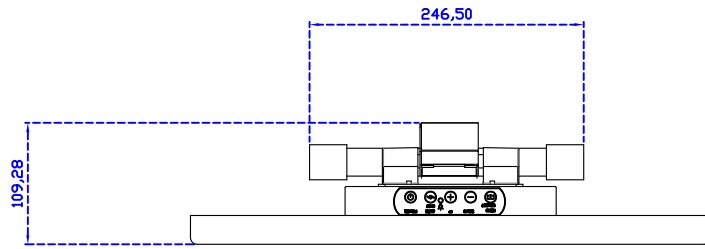

18.5" Desktop Touch Monitor.
(Photo Stand)

AIM-TMIR185-R01WP_R03WP