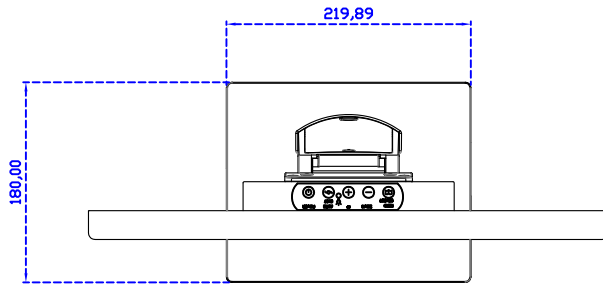

18.5" Embedded Touch Monitor.
(Open Frame)

AIM-TM0PIR185-R01W_R03W

18.5" Desktop Touch Monitor.
(Foldable Stand)

AIM-TMIR185-R01WA_R03WA

18.5" Desktop Touch Monitor.
(Photo Stand)

AIM-TMIR185-R01WP_R03WP

18.5" Desktop Touch Monitor.
(POS Stand)

AIM-TMIR185-R01WV_R03WV

18.5" Desktop Touch Monitor.
(Ergonomic Stand)

AIM-TMIR185-R01WY_R03WY