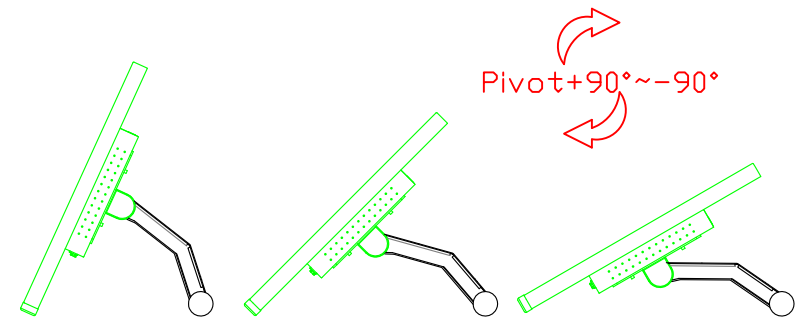

18.5" Desktop Touch Monitor.
(Photo Stand)

AIM-TMIR185-R01WP_R03WP