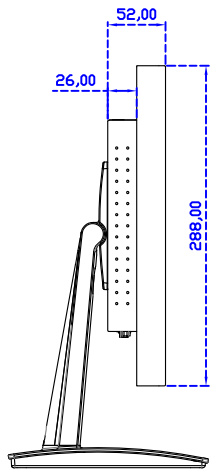

Display Specifications :

| | |
|-----------------------|---|
| Active Area | 409 × 230 mm |
| Pixel Pitch | 0.300 × 0.300 mm |
| Brightness | 250 cd/m ² |
| Contrast Ratio | 1000 : 1 |
| Resolution | 1366 x 768 (WXGA) |
| Viewing Angle | L/R170° ; U/D160° |
| Response Time | 5ms (Tr + Tf) |
| Display Colors | 16.7M |
| Display Modes | 640×480 ; 800×600 ; 1024×768 ; 1280×720 ; 1366×768 |
| Signal input | VGA ; Audio ; DVI |
| Speaker | 1W (8Ω) × 2 |
| OSD Keyboard | ⊙Power ⊙Auto adjust ⊕ ⊖ ⊙Menu |
| Power Source | DC 12V (DC Jack Φ2.1mm) |
| Power Consumption | ≤13w |
| Storage 、 Operation | -20~60°C ; 0~50°C |
| VESA | 75×75 ; 100×100 mm |
| Casing Colors | Black (OEM other colors) |
| Casing Size 、 Weight | 468 × 288 × 52 mm ; 4.2 kg (W×H×D) (Without Stand) |
| Carton 、 gross weight | 550 × 400 × 180 mm ; 5.8 kg (W×H×D) |
| Accessory | VGA cable / Audio cable / AC90~260V Adapter / Power cable / USB cable / Cleaning wipes / Driver Disk ※DVI cable (Optional) |

AIM-TMIR185-R01W V

AIM-TMIR185-R01W Y

3 Year Warranty
LCD Panel 1 Year

18.5" Touch Monitor.
 (VESA Mount)

AIM-TMIR185-R01W_R03W

X type mount (Default)

Y type mount (Option)

Range 7mm (Option)

18.5" Embedded Touch Monitor.
(Open Frame)

AIM-TM0PIR185-R01W_R03W

18.5" Desktop Touch Monitor.
(Foldable Stand)

AIM-TMIR185-R01WA_R03WA

18.5" Desktop Touch Monitor.
(Photo Stand)

AIM-TMIR185-R01WP_R03WP

18.5" Desktop Touch Monitor.
(POS Stand)

AIM-TMIR185-R01WV_R03WV

18.5" Desktop Touch Monitor.
(Ergonomic Stand)

AIM-TMIR185-R01WY_R03WY