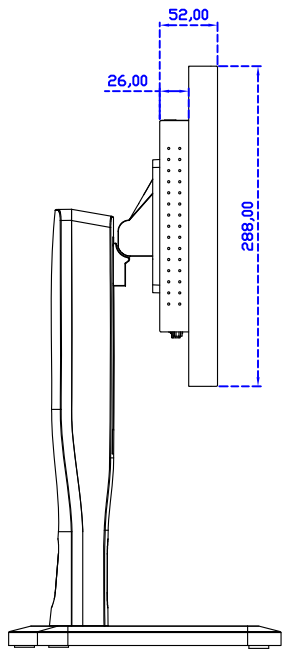

18.5" Desktop Touch Monitor.
(Ergonomic Stand)

AIM-TMIR185-R01WY_R03WY