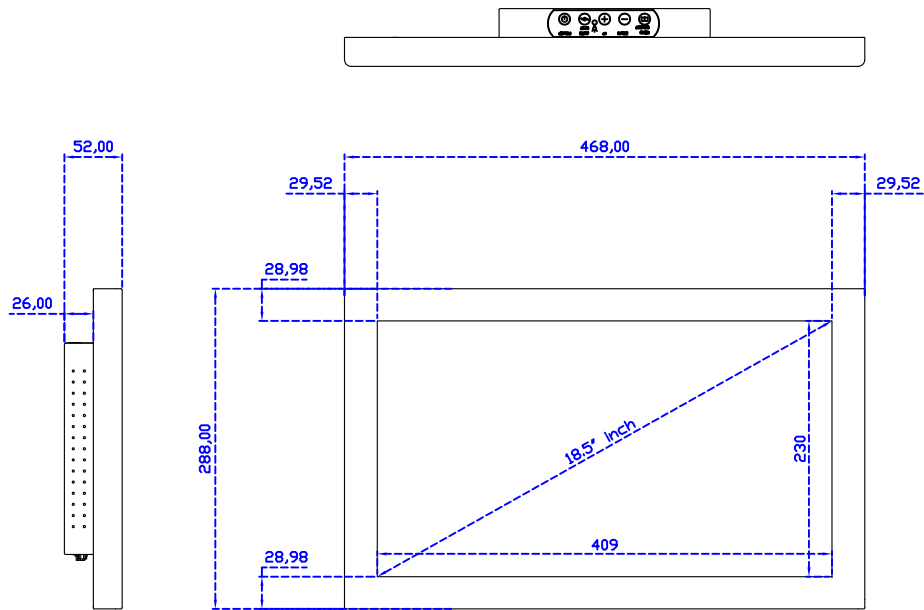

Display Specifications :

| | |
|-----------------------|---|
| Active Area | 409 × 230 mm |
| Pixel Pitch | 0.300 × 0.300 mm |
| Brightness | 250 cd/m ² |
| Contrast Ratio | 1000 : 1 |
| Resolution | 1366 x 768 (WXGA) |
| Viewing Angle | L/R170° ; U/D160° |
| Response Time | 5ms (Tr + Tf) |
| Display Colors | 16.7M |
| Display Modes | 640×480 ; 800×600 ; 1024×768 ; 1280×720 ; 1366×768 |
| Signal input | VGA ; Audio ; DVI |
| Speaker | 1W (8Ω) × 2 |
| OSD Keyboard | ⊙Power ⊙Auto adjust ⊕ ⊖ ⊙Menu |
| Power Source | DC 12V (DC Jack Φ2.1mm) |
| Power Consumption | ≤13w |
| Storage 、 Operation | -20~60°C ; 0~50°C |
| VESA | 75×75 ; 100×100 mm |
| Casing Colors | Black (OEM other colors) |
| Casing Size 、 Weight | 468 × 288 × 52 mm ; 4.2 kg (W×H×D) (Without Stand) |
| Carton 、 gross weight | 550 × 400 × 180 mm ; 5.8 kg (W×H×D) |
| Accessory | VGA cable / Audio cable / AC90~260V Adapter / Power cable / USB cable / Cleaning wipes / Driver Disk ※DVI cable (Optional) |

※AIM Touch has the right to update specs without further notice.

AIM-TMIR185-R01W A

AIM-TMIR185-R01W P

18.5" Infrared Ray Multi-Touch Monitor (1366*768)

Touch Feature :

| | |
|--------------|--|
| Input Method | It detects anything that blocks lights |
| Linearity | ≤2.5mm |
| Surface | ≥7H |
| Life Time | Unlimited |
| Application | Writing and Signature Capture Capability |

AIM-TMIR185-R01W V

AIM-TMIR185-R01W Y

3 Year Warranty
LCD Panel 1 Year

18.5" Touch Monitor.
 (VESA Mount)

AIM-TMIR185-R01W_R03W

X type mount (Default)

Y type mount (Option)

Range 7mm (Option)

18.5" Embedded Touch Monitor.
(Open Frame)

AIM-TM0PIR185-R01W_R03W

18.5" Desktop Touch Monitor.
(Foldable Stand)

AIM-TMIR185-R01WA_R03WA

18.5" Desktop Touch Monitor.
(Photo Stand)

AIM-TMIR185-R01WP_R03WP

18.5" Desktop Touch Monitor.
(POS Stand)