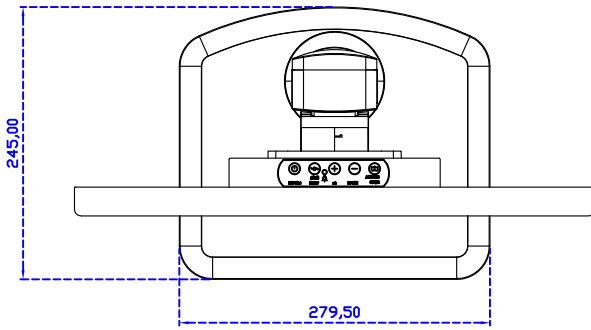

18.5" Desktop Touch Monitor.
(Ergonomic Stand)

AIM-TMIR185-R01WY_R03WY