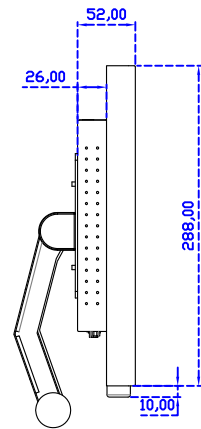

Display Specifications :

| | |
|-----------------------|---|
| Active Area | 409 × 230 mm |
| Pixel Pitch | 0.300 × 0.300 mm |
| Brightness | 250 cd/m ² |
| Contrast Ratio | 1000 : 1 |
| Resolution | 1366 x 768 (WXGA) |
| Viewing Angle | L/R170° ; U/D160° |
| Response Time | 5ms (Tr + Tf) |
| Display Colors | 16.7M |
| Display Modes | 640×480 ; 800×600 ; 1024×768 ; 1280×720 ; 1366×768 |
| Signal input | VGA ; Audio ; DVI |
| Speaker | 1W (8Ω) × 2 |
| OSD Keyboard | ⊙Power ⊙Auto adjust ⊕ ⊖ ⊙Menu |
| Power Source | DC 12V (DC Jack Φ2.1mm) |
| Power Consumption | ≤13w |
| Storage 、 Operation | -20~60°C ; 0~50°C |
| VESA | 75×75 ; 100×100 mm |
| Casing Colors | Black (OEM other colors) |
| Casing Size 、 Weight | 468 × 288 × 52 mm ; 4.2 kg (W×H×D) (Without Stand) |
| Carton 、 gross weight | 550 × 400 × 180 mm ; 5.8 kg (W×H×D) |
| Accessory | VGA cable / Audio cable / AC90~260V Adapter / Power cable / USB cable / Cleaning wipes / Driver Disk ※DVI cable (Optional) |

AIM-TMIR185-R01W V

AIM-TMIR185-R01W Y

3 Year Warranty
LCD Panel 1 Year

18.5" Touch Monitor.
 (VESA Mount)

AIM-TMIR185-R01W_R03W

X type mount (Default)

Y type mount (Option)

Range 7mm (Option)

18.5" Embedded Touch Monitor.
(Open Frame)

AIM-TM0PIR185-R01W_R03W

18.5" Desktop Touch Monitor.
(Foldable Stand)

AIM-TMIR185-R01WA_R03WA

18.5" Desktop Touch Monitor.
(Photo Stand)

AIM-TMIR185-R01WP_R03WP

18.5" Desktop Touch Monitor.
(POS Stand)

AIM-TMIR185-R01WV_R03WV

18.5" Desktop Touch Monitor.
(Ergonomic Stand)

AIM-TMIR185-R01WY_R03WY