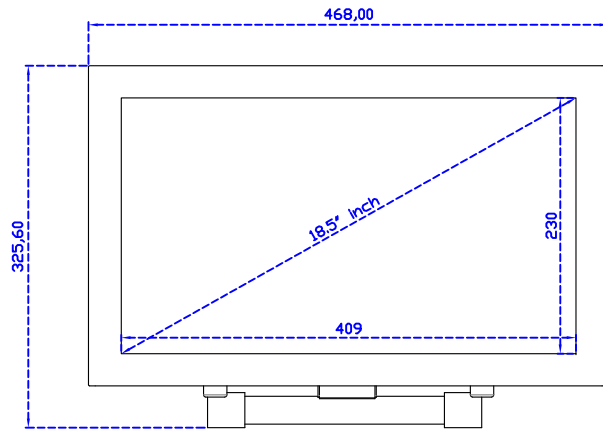

Display Specifications :

| | |
|-----------------------|---|
| Active Area | 409 × 230 mm |
| Pixel Pitch | 0.300 × 0.300 mm |
| Brightness | 250 cd/m ² |
| Contrast Ratio | 1000 : 1 |
| Resolution | 1366 x 768 (WXGA) |
| Viewing Angle | L/R170° ; U/D160° |
| Response Time | 5ms (Tr + Tf) |
| Display Colors | 16.7M |
| Display Modes | 640×480 ; 800×600 ; 1024×768 ; 1280×720 ; 1366×768 |
| Signal input | VGA ; Audio ; DVI |
| Speaker | 1W (8Ω) × 2 |
| OSD Keyboard | ⊙Power ⊙Auto adjust ⊕ ⊖ ⊙Menu |
| Power Source | DC 12V (DC Jack Φ2.1mm) |
| Power Consumption | ≤13w |
| Storage 、 Operation | -20~60°C ; 0~50°C |
| VESA | 75×75 ; 100×100 mm |
| Casing Colors | Black (OEM other colors) |
| Casing Size 、 Weight | 468 × 288 × 52 mm ; 4.2 kg (W×H×D) (Without Stand) |
| Carton 、 gross weight | 550 × 400 × 180 mm ; 5.8 kg (W×H×D) |
| Accessory | VGA cable / Audio cable / AC90~260V Adapter / Power cable / USB cable / Cleaning wipes / Driver Disk ※DVI cable (Optional) |

AIM-TMIR185-R01W V

AIM-TMIR185-R01W Y

3 Year Warranty
LCD Panel 1 Year

18.5" Touch Monitor.
 (VESA Mount)

AIM-TMIR185-R01W_R03W

X type mount (Default)

Y type mount (Option)

Range 7mm (Option)

18.5" Embedded Touch Monitor.
(Open Frame)

AIM-TM0PIR185-R01W_R03W

18.5" Desktop Touch Monitor.
(Foldable Stand)

AIM-TMIR185-R01WA_R03WA

18.5" Desktop Touch Monitor.
(Photo Stand)

AIM-TMIR185-R01WP_R03WP

18.5" Desktop Touch Monitor.
(POS Stand)

AIM-TMIR185-R01WV_R03WV

18.5" Desktop Touch Monitor.
(Ergonomic Stand)

AIM-TMIR185-R01WY_R03WY