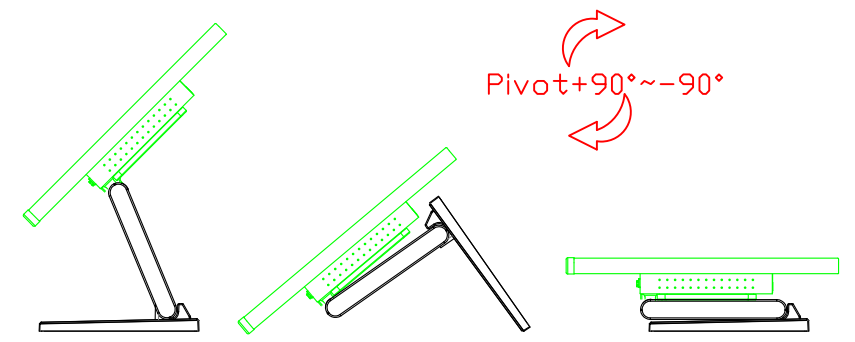

AIM-TMIR185-R01W V

AIM-TMIR185-R01W Y

3 Year Warranty
LCD Panel 1 Year

18.5" Touch Monitor.
 (VESA Mount)

AIM-TMIR185-R01W_R03W

X type mount (Default)

Y type mount (Option)

Range 7mm (Option)

18.5" Embedded Touch Monitor.
(Open Frame)

AIM-TM0PIR185-R01W_R03W

18.5" Desktop Touch Monitor.
(Foldable Stand)

AIM-TMIR185-R01WA_R03WA

18.5" Desktop Touch Monitor.
(Photo Stand)

AIM-TMIR185-R01WP_R03WP

18.5" Desktop Touch Monitor.
(POS Stand)