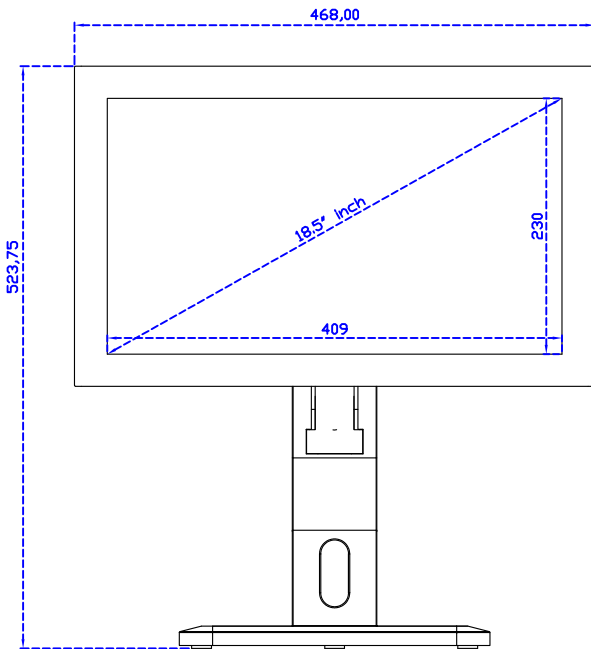

18.5" Desktop Touch Monitor.
(Ergonomic Stand)

AIM-TMIR185-R01WY_R03WY