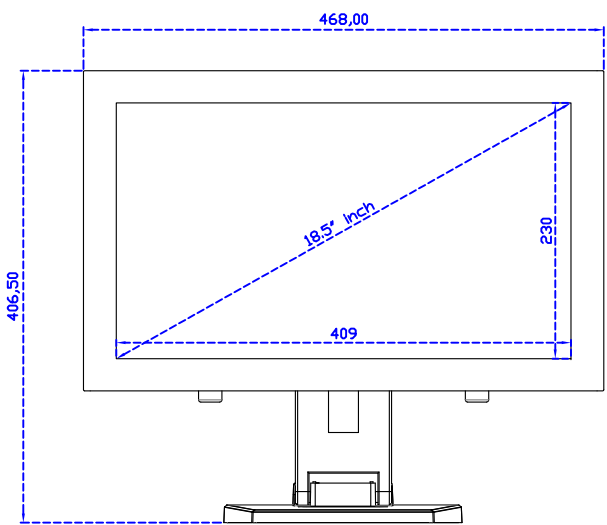

Display Specifications :

| | |
|-----------------------|---|
| Active Area | 409 × 230 mm |
| Pixel Pitch | 0.300 × 0.300 mm |
| Brightness | 250 cd/m ² |
| Contrast Ratio | 1000 : 1 |
| Resolution | 1366 x 768 (WXGA) |
| Viewing Angle | L/R170° ; U/D160° |
| Response Time | 5ms (Tr + Tf) |
| Display Colors | 16.7M |
| Display Modes | 640×480 ; 800×600 ; 1024×768 ; 1280×720 ; 1366×768 |
| Signal input | VGA ; Audio ; DVI |
| Speaker | 1W (8Ω) × 2 |
| OSD Keyboard | ⊙Power ⊙Auto adjust ⊕ ⊖ ⊙Menu |
| Power Source | DC 12V (DC Jack Φ2.1mm) |
| Power Consumption | ≤13w |
| Storage 、 Operation | -20~60°C ; 0~50°C |
| VESA | 75×75 ; 100×100 mm |
| Casing Colors | Black (OEM other colors) |
| Casing Size 、 Weight | 468 × 288 × 52 mm ; 4.2 kg (W×H×D) (Without Stand) |
| Carton 、 gross weight | 550 × 400 × 180 mm ; 5.8 kg (W×H×D) |
| Accessory | VGA cable / Audio cable / AC90~260V Adapter / Power cable / USB cable / Cleaning wipes / Driver Disk ※DVI cable (Optional) |

AIM-TMIR185-R01W V

AIM-TMIR185-R01W Y

3 Year Warranty
LCD Panel 1 Year

18.5" Touch Monitor.
 (VESA Mount)

AIM-TMIR185-R01W_R03W

X type mount (Default)

Y type mount (Option)

Range 7mm (Option)

18.5" Embedded Touch Monitor.
(Open Frame)

AIM-TM0PIR185-R01W_R03W

18.5" Desktop Touch Monitor.
(Foldable Stand)

AIM-TMIR185-R01WA_R03WA

18.5" Desktop Touch Monitor.
(Photo Stand)

AIM-TMIR185-R01WP_R03WP

18.5" Desktop Touch Monitor.
(POS Stand)

AIM-TMIR185-R01WV_R03WV

18.5" Desktop Touch Monitor.
(Ergonomic Stand)

AIM-TMIR185-R01WY_R03WY