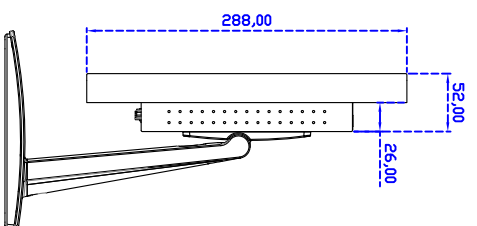

18.5" Desktop Touch Monitor.
AIM-TMR185-R01WV_R03WV