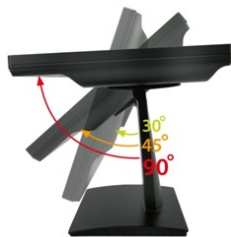

## 18.5" inch Touch Monitor (Infrared Ray Multi-Touch)

### Touch Feature :

Input Method	It detects anything that blocks lights
Linearity	≤2.5mm
Surface	≥7H
Life Time	Unlimited
Application	Writing and Signature Capture Capability
PC Link	USB