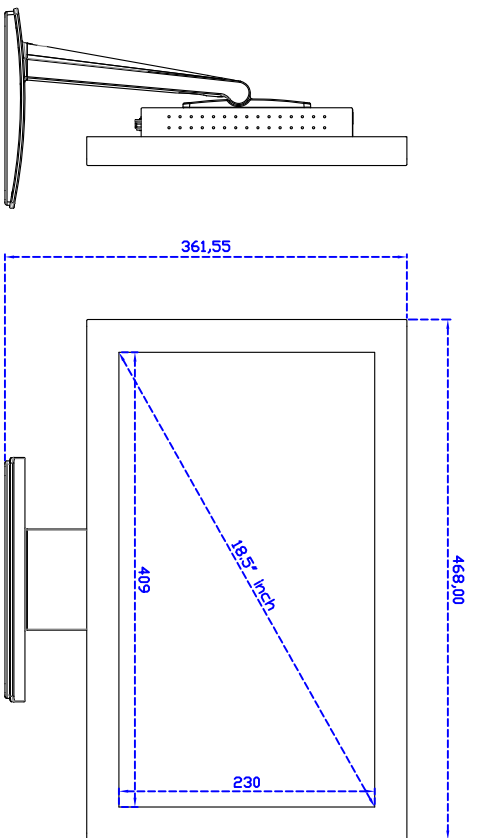

## 18.5" inch Touch Monitor (Infrared Ray Multi-Touch)

### Display Specifications :

Active Area	409 × 230 mm
Pixel Pitch	0.300 × 0.300 mm
Brightness	250 cd/m <sup>2</sup>
Contrast Ratio	1000 : 1
Resolution	1366 × 768 ( WXGA )
Viewing Angle	L/R 170° ; U/D 160°
Response Time	5 ms ( Tr + Tf )
Display Colors	16.7M
Display Modes	640×480 ; 800×600 ; 1024×768 ; 1280×720 ; 1366×768
Signal input	VGA ; Audio ; DVI
Mini-Audio out	1W ( 8Ω ) × 2
OSD Keyboard	⊙ Menu/Select ⊙ - ⊙ + ⊙ Auto/Exit ⊙ Power
Power Source	DC 12V ; ≤13w ; Standby ≤1w
Power Consumption	
Storage · Operation	-20~60°C ; 0~50°C
VESA	75×75 or 100×100 mm
Casing Colors	Black
Casing Size · Weight	468 × 288 × 52 mm ; 5.3kg ( W×H×D )
Carton · gross weight	550 × 400 × 180 mm ; 6.8kg ( W×H×D )

### Software Feature :

Calibration	4 points or 16 points or 25 points
Draw Test	Position and linearity verification
Controller	Support multiple controllers
Languages	English · Simple Chinese · Traditional Chinese · Japanese · German
Mouse Emulator	Right / left button emulation. Auto Right / left Click ( PDA function )
Touch Style	Drawing a Mode · button a Mode · Hide cursor
Double Click	Configurable double click speed · Configurable double click area
Sound Modes	No sound · Touch down · Touch up
Display Support	display rotation · Support multiple monitors
Division Pattern	Support two halves and four parts with touch function, you can also create your own division patterns.
Settings:	
Edge compensation	Support edge compensation and you can also add your own numbers for it.
Support O.S	All Windows-32 bit O.S Windows7-8-10 ; XP-64 bit O.S Android : A II Linux : MAC

18.5" Desktop Touch Monitor.
AIM-TMR185-R01WV_R03WV