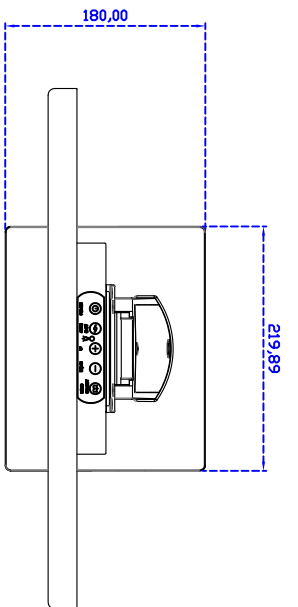

### Display Specifications :

Active Area	409 × 230 mm
Pixel Pitch	0.300 × 0.300 mm
Brightness	250 cd/m <sup>2</sup>
Contrast Ratio	1000 : 1
Resolution	1366 × 768 ( WXGA )
Viewing Angle	L/R 170° ; U/D 160°
Response Time	5 ms ( Tr + Tf )
Display Colors	16.7M
Display Modes	640×480 ; 800×600 ; 1024×768 ; 1280×720 ; 1366×768
Signal input	VGA ; Audio ; DVI
Mini-Audio out	1W ( 8Ω ) × 2
OSD Keyboard	⊙ Menu/Select ⊙ - ⊙ + ⊙ Auto/Exit ⊙ Power
Power Source	DC 12V ; ≤13w ; Standby ≤1w
Power Consumption	
Storage · Operation	-20~60°C ; 0~50°C
VESA	75×75 or 100×100 mm
Casing Colors	Black
Casing Size · Weight	468 × 288 × 52 mm ; 5.3kg ( W×H×D )
Carton · gross weight	550 × 400 × 180 mm ; 6.8kg ( W×H×D )

### Software Feature :

Calibration	4 points or 16 points or 25 points
Draw Test	Position and linearity verification
Controller	Support multiple controllers
Languages	English · Simple Chinese · Traditional Chinese · Japanese · German
Mouse Emulator	Right / left button emulation. Auto Right / left Click ( PDA function )
Touch Style	Drawing a Mode · button a Mode · Hide cursor
Double Click	Configurable double click speed · Configurable double click area
Sound Modes	No sound · Touch down · Touch up
Display Support	display rotation · Support multiple monitors
Division Pattern	Support two halves and four parts with touch function, you can also create your own division patterns.
Settings:	
Edge compensation	Support edge compensation and you can also add your own numbers for it.
Support O.S	All Windows-32 bit O.S Windows7-8-10 ; XP-64 bit O.S Android : A II Linux : MAC

### Order Information :

AIM-TMIR185-R01WV :	【VGA/DVI/AUDIO/USB-TOUCH】
Accessory	VGA Cable/Audio Cable/Power Cable/AC90~260V Adapter/USB Cable/Cleaning wipes/Driver Disk ※DVI Cable(Optional)

**3 Year Warranty**  
LCD Panel 1 Year

18.5" Desktop Touch Monitor.
AIM-TMR185-R01WV_R03WV