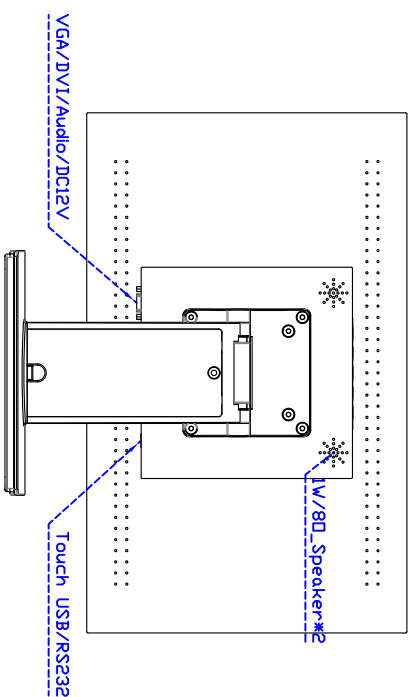

### Display Specifications :

Active Area	409 × 230 mm
Pixel Pitch	0.300 × 0.300 mm
Brightness	250 cd/m <sup>2</sup>
Contrast Ratio	1000 : 1
Resolution	1366 × 768 ( WXGA )
Viewing Angle	L/R 170° ; U/D 160°
Response Time	5 ms ( Tr + Tf )
Display Colors	16.7M
Display Modes	640×480 ; 800×600 ; 1024×768 ; 1280×720 ; 1366×768
Signal input	VGA ; Audio ; DVI
Mini-Audio out	1W ( 8Ω ) × 2
OSD Keyboard	⊙ Menu/Select ⊙ - ⊙ + ⊙ Auto/Exit ⊙ Power
Power Source	DC 12V ; ≤13w ; Standby ≤1w
Power Consumption	
Storage · Operation	-20~60°C ; 0~50°C
VESA	75×75 or 100×100 mm
Casing Colors	Black
Casing Size · Weight	468 × 288 × 52 mm ; 5.3kg ( W×H×D )
Carton · gross weight	550 × 400 × 180 mm ; 6.8kg ( W×H×D )

### Touch Feature :

Input Method	It detects anything that blocks lights
Linearity	≤2.5mm
Surface	≥7H
Life Time	Unlimited
Application	Writing and Signature Capture Capability
PC Link	USB

### Software Feature :

Calibration	4 points or 16 points or 25 points
Draw Test	Position and linearity verification
Controller	Support multiple controllers
Languages	English · Simple Chinese · Traditional Chinese · Japanese · German
Mouse Emulator	Right / left button emulation. Auto Right / left Click ( PDA function )
Touch Style	Drawing a Mode · button a Mode · Hide cursor
Double Click	Configurable double click speed · Configurable double click area
Sound Modes	No sound · Touch down · Touch up
Display Support	display rotation · Support multiple monitors
Division Pattern	Support two halves and four parts with touch function, you can also create your own division patterns.
Settings:	
Edge compensation	Support edge compensation and you can also add your own numbers for it.
Support O.S	All Windows-32 bit O.S Windows7-8-10 ; XP-64 bit O.S Android : A II Linux : MAC

### Order Information :

AIM-TMIR185-R01WV :	【VGA/DVI/AUDIO/USB-TOUCH】
Accessory	VGA Cable/Audio Cable/Power Cable/AC90~260V Adapter/USB Cable/Cleaning wipes/Driver Disk ※DVI Cable(Optional)

**3 Year Warranty**  
LCD Panel 1 Year