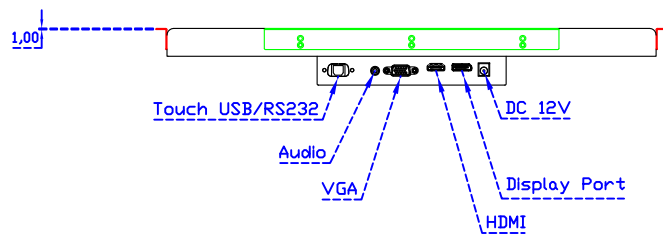

AIM-TM5R185-R07W V

AIM-TM5R185-R07W Y

3 Year Warranty
LCD Panel 1 Year

18.5" Touch Monitor.
 (VESA Mount)

AIM-TMxxx185-R07W_R09W

X type mount (Default)

18.5" Embedded Touch Monitor.
(Open Frame)

AIM-TMOPxxxx185-R07W_R09W

18.5" Desktop Touch Monitor.
(Foldable Stand)

AIM-TMxxxx185-R07WA_R09WA

DC_12V/DP/HDMI/VGA/Audio

Touch_USB/RS232

18.5" Desktop Touch Monitor.
(Photo Stand)

AIM-TMxxxx185-R07WP_R09WP

18.5" Desktop Touch Monitor.
(PQS Stand)

AIM-TMxxxx185-R07wV_R09wV

18.5" Desktop Touch Monitor.
(Ergonomic Stand)

AIM-TMxxxx185-R07WY_R09WY