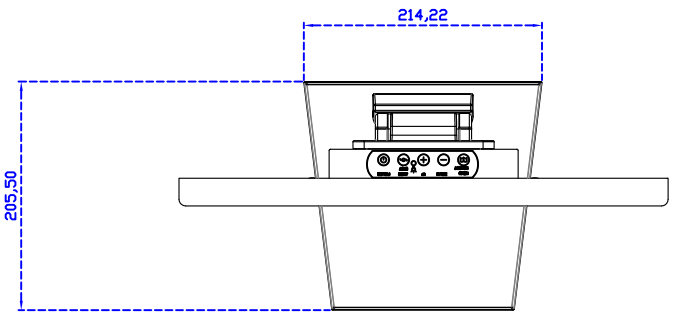

AIM-TM5R185-R07W V

AIM-TM5R185-R07W Y

3 Year Warranty
LCD Panel 1 Year

18.5" Touch Monitor.
 (VESA Mount)

AIM-TMxxx185-R07W_R09W

X type mount (Default)

18.5" Embedded Touch Monitor.
(Open Frame)

AIM-TMOPxxxx185-R07W_R09W

18.5" Desktop Touch Monitor.
(Foldable Stand)

AIM-TMxxxx185-R07WA_R09WA

DC_12V/DP/HDMI/VGA/Audio

Touch_USB/RS232

18.5" Desktop Touch Monitor.
(Photo Stand)

AIM-TMxxxx185-R07WP_R09WP

18.5" Desktop Touch Monitor.
(PQS Stand)

AIM-TMxxxx185-R07wV_R09wV

18.5" Desktop Touch Monitor.
(Ergonomic Stand)

AIM-TMxxxx185-R07WY_R09WY