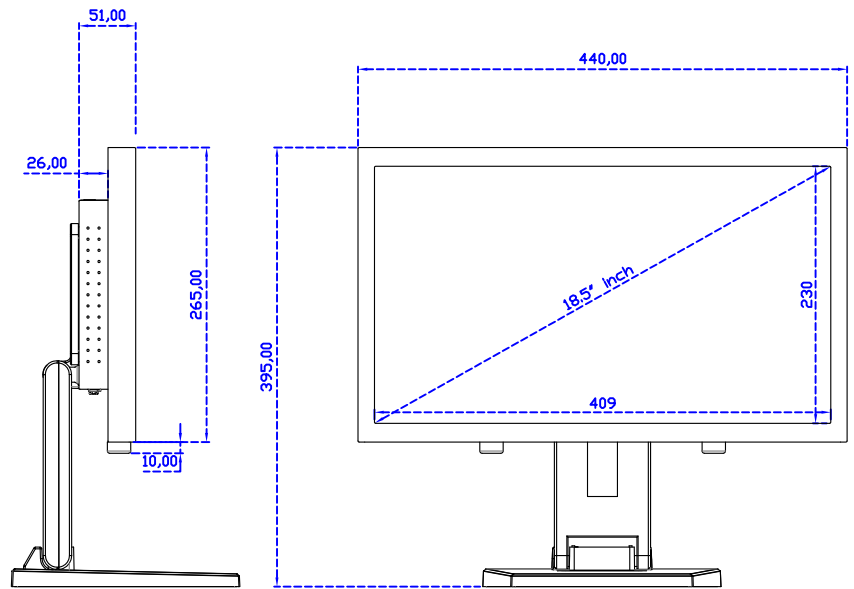

18.5" Resistive Single Touch Monitor (1366*768)

Display Specifications :

| | |
|-----------------------|---|
| Active Area | 409 × 230 mm |
| Pixel Pitch | 0.300 × 0.300 mm |
| Brightness | 250 cd/m ² |
| Contrast Ratio | 1000 : 1 |
| Resolution | 1366 x 768 (WXGA) |
| Viewing Angle | L/R170° ; U/D160° |
| Response Time | 5ms (Tr + Tf) |
| Display Colors | 16.7M |
| Display Modes | 640×480 ; 800×600 ; 1024×768 ; 1280×720 ; 1366×768 |
| Signal input | VGA ; Audio ; Display Port ; HDMI |
| Speaker | 1W (8Ω) × 2 |
| OSD Keyboard | ⊙Power ⊙Auto adjust ⊕ ⊖ ⊙Menu |
| Power Source | DC 12V (DC Jack Φ2.1mm) |
| Power Consumption | ≤13w |
| Storage 、 Operation | -20~60°C ; 0~50°C |
| VESA | 75×75 ; 100×100 mm |
| Casing Colors | Black (OEM other colors) |
| Casing Size 、 Weight | 440 × 265 × 51 mm ; 4.2 kg (W×H×D) (Without Stand) |
| Carton 、 gross weight | 550 × 400 × 180 mm ; 5.8 kg (W×H×D) |
| Accessory | VGA cable / HDMI cable / Audio cable / AC90~260V Adapter / Power cable / USB or RS232 cable / Touch pen / Cleaning wipes / Driver Disk ※DP cable (Optional) |

AIM-TM5R185-R07W V

AIM-TM5R185-R07W Y

3 Year Warranty
LCD Panel 1 Year

18.5" Touch Monitor.
 (VESA Mount)

AIM-TMxxx185-R07W_R09W

X type mount (Default)

18.5" Embedded Touch Monitor.
(Open Frame)

AIM-TMOPxxxx185-R07W_R09W

18.5" Desktop Touch Monitor.
(Foldable Stand)

AIM-TMxxxx185-R07WA_R09WA

DC_12V/DP/HDMI/VGA/Audio

Touch_USB/RS232

18.5" Desktop Touch Monitor.
(Photo Stand)

AIM-TMxxxx185-R07WP_R09WP

18.5" Desktop Touch Monitor.
(PQS Stand)

AIM-TMxxxx185-R07wV_R09wV

18.5" Desktop Touch Monitor.
(Ergonomic Stand)

AIM-TMxxxx185-R07WY_R09WY