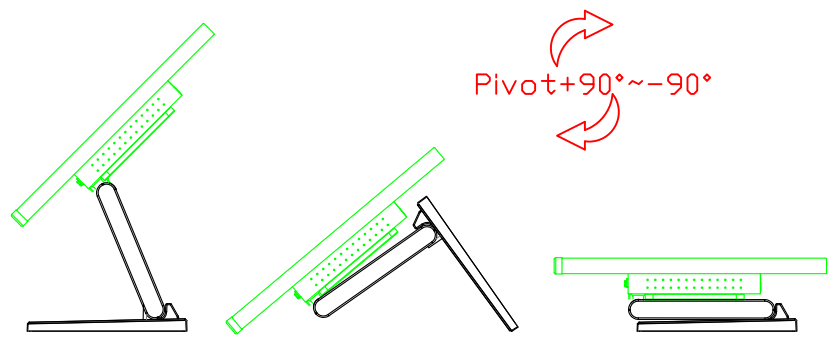

AIM-TM5R185-R07W V

AIM-TM5R185-R07W Y

3 Year Warranty
LCD Panel 1 Year

18.5" Touch Monitor.
 (VESA Mount)

AIM-TMxxx185-R07W_R09W

X type mount (Default)

18.5" Embedded Touch Monitor.
(Open Frame)

AIM-TMOPxxxx185-R07W_R09W