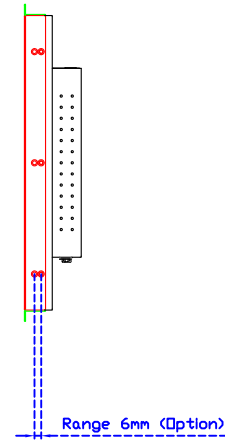

AIM-TM5R185-R07W V

AIM-TM5R185-R07W Y

3 Year Warranty
LCD Panel 1 Year

18.5" Touch Monitor.
 (VESA Mount)

AIM-TMxxx185-R07W_R09W

X type mount (Default)

18.5" Embedded Touch Monitor.
(Open Frame)

AIM-TMOPxxxx185-R07W_R09W

18.5" Desktop Touch Monitor.
(Foldable Stand)

AIM-TMxxxx185-R07WA_R09WA

DC_12V/DP/HDMI/VGA/Audio

Touch_USB/RS232

18.5" Desktop Touch Monitor.
(Photo Stand)

AIM-TMxxxx185-R07WP_R09WP

18.5" Desktop Touch Monitor.
(PQS Stand)

AIM-TMxxxx185-R07wV_R09wV

18.5" Desktop Touch Monitor.
(Ergonomic Stand)

AIM-TMxxxx185-R07WY_R09WY