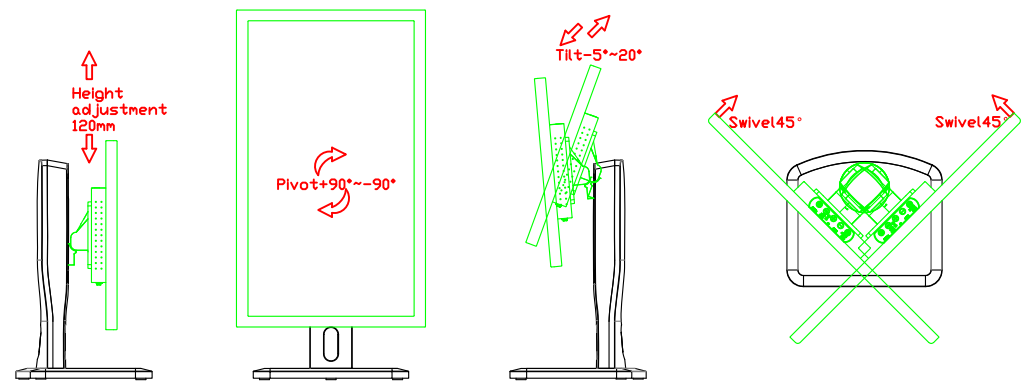

18.5" Desktop Touch Monitor.
(Foldable Stand)

AIM-TMxxxx185-R07WA_R09WA

DC_12V/DP/HDMI/VGA/Audio

Touch_USB/RS232

18.5" Desktop Touch Monitor.
(Photo Stand)

AIM-TMxxxx185-R07WP_R09WP

18.5" Desktop Touch Monitor.
(PQS Stand)

AIM-TMxxxx185-R07wV_R09wV

18.5" Desktop Touch Monitor.
(Ergonomic Stand)

AIM-TMxxxx185-R07WY_R09WY