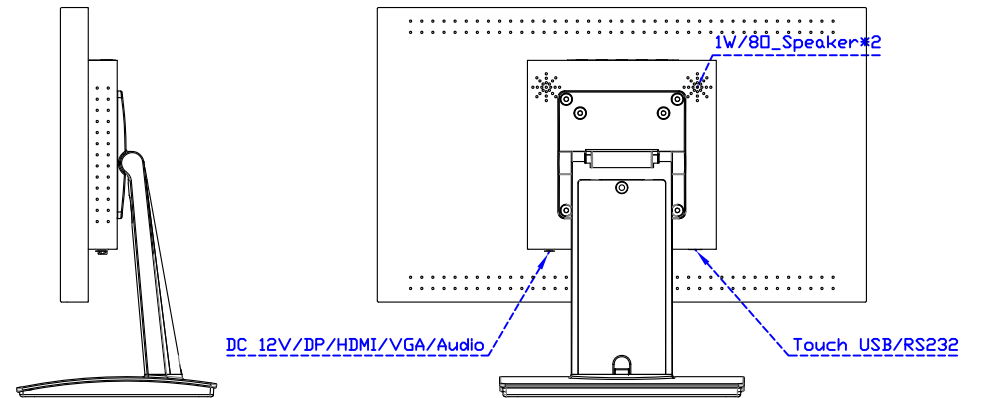

AIM-TM5R185-R07W V

AIM-TM5R185-R07W Y

3 Year Warranty
LCD Panel 1 Year

18.5" Touch Monitor.
 (VESA Mount)

AIM-TMxxx185-R07W_R09W

X type mount (Default)

18.5" Embedded Touch Monitor.
(Open Frame)

AIM-TMOPxxxx185-R07W_R09W

18.5" Desktop Touch Monitor.
(Foldable Stand)

AIM-TMxxxx185-R07WA_R09WA

DC_12V/DP/HDMI/VGA/Audio

Touch_USB/RS232

18.5" Desktop Touch Monitor.
(Photo Stand)

AIM-TMxxxx185-R07WP_R09WP

18.5" Desktop Touch Monitor.
(PQS Stand)

AIM-TMxxxx185-R07wV_R09wV

18.5" Desktop Touch Monitor.
(Ergonomic Stand)

AIM-TMxxxx185-R07WY_R09WY