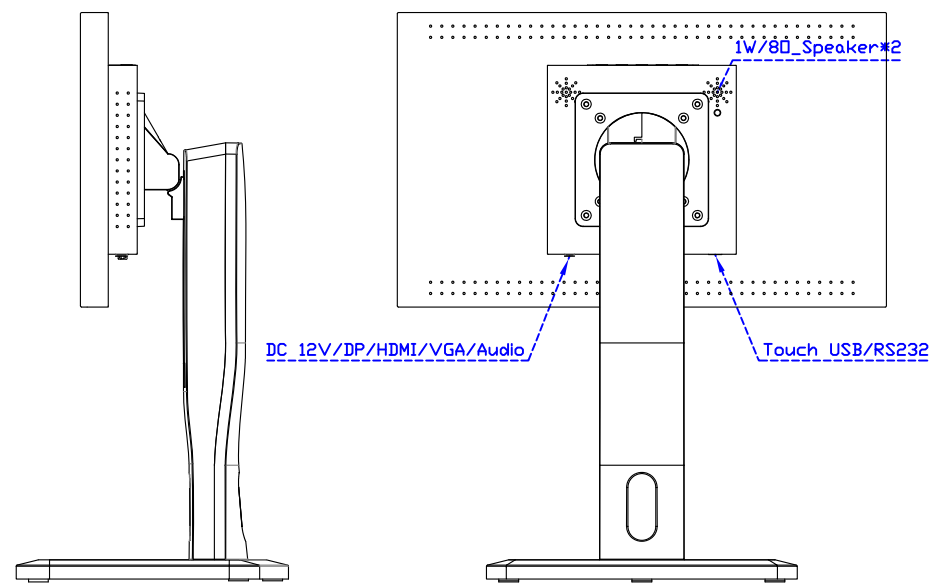

AIM-TM5R185-R07W V

AIM-TM5R185-R07W Y

3 Year Warranty
LCD Panel 1 Year

18.5" Touch Monitor.
 (VESA Mount)

AIM-TMxxx185-R07W_R09W

X type mount (Default)

18.5" Embedded Touch Monitor.
(Open Frame)

AIM-TMOPxxxx185-R07W_R09W

18.5" Desktop Touch Monitor.
(Foldable Stand)

AIM-TMxxxx185-R07WA_R09WA

DC_12V/DP/HDMI/VGA/Audio

Touch_USB/RS232

18.5" Desktop Touch Monitor.
(Photo Stand)

AIM-TMxxxx185-R07WP_R09WP

18.5" Desktop Touch Monitor.
(PQS Stand)

AIM-TMxxxx185-R07wV_R09wV

18.5" Desktop Touch Monitor.
(Ergonomic Stand)

AIM-TMxxxx185-R07WY_R09WY