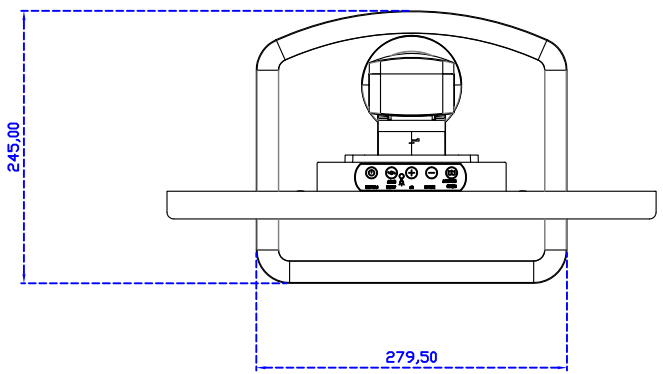

AIM-TM5R185-R07W V

AIM-TM5R185-R07W Y

3 Year Warranty
LCD Panel 1 Year

18.5" Touch Monitor.
 (VESA Mount)

AIM-TMxxx185-R07W_R09W

X type mount (Default)

18.5" Embedded Touch Monitor.
(Open Frame)

AIM-TMOPxxxx185-R07W_R09W

18.5" Desktop Touch Monitor.
(Foldable Stand)

AIM-TMxxxx185-R07WA_R09WA

DC_12V/DP/HDMI/VGA/Audio

Touch_USB/RS232

18.5" Desktop Touch Monitor.
(Photo Stand)

AIM-TMxxxx185-R07WP_R09WP

18.5" Desktop Touch Monitor.
(PQS Stand)

AIM-TMxxxx185-R07wV_R09wV

18.5" Desktop Touch Monitor.
(Ergonomic Stand)

AIM-TMxxxx185-R07WY_R09WY