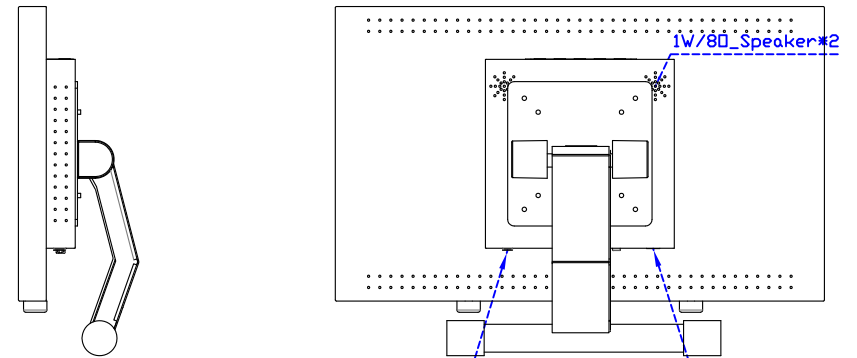

AIM-TM5R185-R07W V

AIM-TM5R185-R07W Y

3 Year Warranty
LCD Panel 1 Year

18.5" Touch Monitor.
 (VESA Mount)

AIM-TMxxx185-R07W_R09W

X type mount (Default)

18.5" Embedded Touch Monitor.
(Open Frame)

AIM-TMOPxxxx185-R07W_R09W

18.5" Desktop Touch Monitor.
(Foldable Stand)

AIM-TMxxxx185-R07WA_R09WA

DC_12V/DP/HDMI/VGA/Audio

Touch_USB/RS232

18.5" Desktop Touch Monitor.
(Photo Stand)

AIM-TMxxxx185-R07WP_R09WP

18.5" Desktop Touch Monitor.
(PQS Stand)

AIM-TMxxxx185-R07wV_R09wV

18.5" Desktop Touch Monitor.
(Ergonomic Stand)

AIM-TMxxxx185-R07WY_R09WY