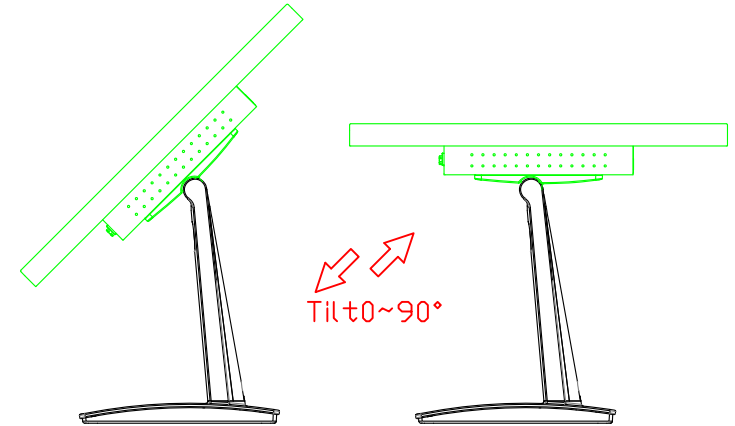

18.5" Desktop Touch Monitor.
(Foldable Stand)

AIM-TMxxxx185-R07WA_R09WA

DC_12V/DP/HDMI/VGA/Audio

Touch_USB/RS232

18.5" Desktop Touch Monitor.
(Photo Stand)

AIM-TMxxxx185-R07WP_R09WP

18.5" Desktop Touch Monitor.
(PQS Stand)

AIM-TMxxxx185-R07wV_R09wV

18.5" Desktop Touch Monitor.
(Ergonomic Stand)

AIM-TMxxxx185-R07WY_R09WY