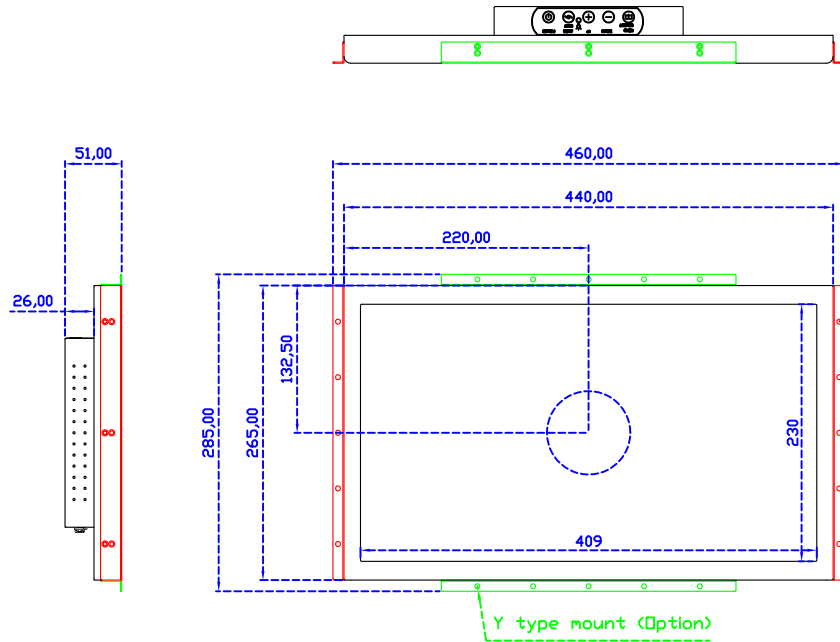

18.5" Resistive Single Touch Monitor (1366*768)

Display Specifications :

| | |
|-----------------------|---|
| Active Area | 409 × 230 mm |
| Pixel Pitch | 0.300 × 0.300 mm |
| Brightness | 250 cd/m ² |
| Contrast Ratio | 1000 : 1 |
| Resolution | 1366 x 768 (WXGA) |
| Viewing Angle | L/R170° ; U/D160° |
| Response Time | 5ms (Tr + Tf) |
| Display Colors | 16.7M |
| Display Modes | 640×480 ; 800×600 ; 1024×768 ; 1280×720 ; 1366×768 |
| Signal input | VGA ; Audio ; Display Port ; HDMI |
| Speaker | 1W (8Ω) × 2 |
| OSD Keyboard | ⊙Power ⊙Auto adjust ⊕ ⊖ ⊙Menu |
| Power Source | DC 12V (DC Jack Φ2.1mm) |
| Power Consumption | ≤13w |
| Storage 、 Operation | -20~60°C ; 0~50°C |
| VESA | 75×75 ; 100×100 mm |
| Casing Colors | Black (OEM other colors) |
| Casing Size 、 Weight | 440 × 265 × 51 mm ; 4.2 kg (W×H×D) (Without Stand) |
| Carton 、 gross weight | 550 × 400 × 180 mm ; 5.8 kg (W×H×D) |
| Accessory | VGA cable / HDMI cable / Audio cable / AC90~260V Adapter / Power cable / USB or RS232 cable / Touch pen / Cleaning wipes / Driver Disk ※DP cable (Optional) |

AIM-TM5R185-R07W V

AIM-TM5R185-R07W Y

3 Year Warranty
LCD Panel 1 Year

18.5" Touch Monitor.
 (VESA Mount)

AIM-TMxxx185-R07W_R09W

X type mount (Default)

18.5" Embedded Touch Monitor.
(Open Frame)

AIM-TMOPxxxx185-R07W_R09W

18.5" Desktop Touch Monitor.
(Foldable Stand)

AIM-TMxxxx185-R07WA_R09WA

DC_12V/DP/HDMI/VGA/Audio

Touch_USB/RS232

18.5" Desktop Touch Monitor.
(Photo Stand)

AIM-TMxxxx185-R07WP_R09WP

18.5" Desktop Touch Monitor.
(PQS Stand)

AIM-TMxxxx185-R07wV_R09wV

18.5" Desktop Touch Monitor.
(Ergonomic Stand)

AIM-TMxxxx185-R07WY_R09WY