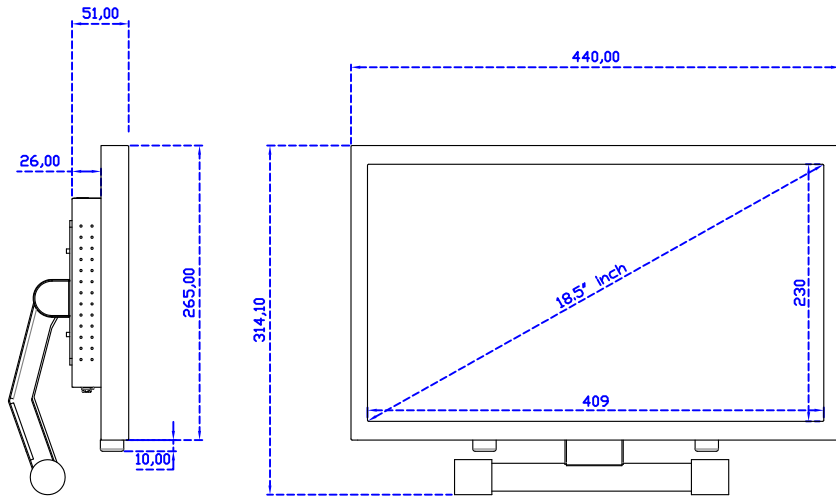

18.5" Resistive Single Touch Monitor (1366*768)

Display Specifications :

| | |
|-----------------------|---|
| Active Area | 409 × 230 mm |
| Pixel Pitch | 0.300 × 0.300 mm |
| Brightness | 250 cd/m ² |
| Contrast Ratio | 1000 : 1 |
| Resolution | 1366 x 768 (WXGA) |
| Viewing Angle | L/R170° ; U/D160° |
| Response Time | 5ms (Tr + Tf) |
| Display Colors | 16.7M |
| Display Modes | 640×480 ; 800×600 ; 1024×768 ; 1280×720 ; 1366×768 |
| Signal input | VGA ; Audio ; Display Port ; HDMI |
| Speaker | 1W (8Ω) × 2 |
| OSD Keyboard | ⊙Power ⊙Auto adjust ⊕ ⊖ ⊙Menu |
| Power Source | DC 12V (DC Jack Φ2.1mm) |
| Power Consumption | ≤13w |
| Storage 、 Operation | -20~60°C ; 0~50°C |
| VESA | 75×75 ; 100×100 mm |
| Casing Colors | Black (OEM other colors) |
| Casing Size 、 Weight | 440 × 265 × 51 mm ; 4.2 kg (W×H×D) (Without Stand) |
| Carton 、 gross weight | 550 × 400 × 180 mm ; 5.8 kg (W×H×D) |
| Accessory | VGA cable / HDMI cable / Audio cable / AC90~260V Adapter / Power cable / USB or RS232 cable / Touch pen / Cleaning wipes / Driver Disk ※DP cable (Optional) |

AIM-TM5R185-R07W V

AIM-TM5R185-R07W Y

3 Year Warranty
LCD Panel 1 Year

18.5" Touch Monitor.
 (VESA Mount)

AIM-TMxxx185-R07W_R09W

X type mount (Default)

18.5" Embedded Touch Monitor.
(Open Frame)

AIM-TMOPxxxx185-R07W_R09W

18.5" Desktop Touch Monitor.
(Foldable Stand)

AIM-TMxxxx185-R07WA_R09WA

DC_12V/DP/HDMI/VGA/Audio

Touch_USB/RS232

18.5" Desktop Touch Monitor.
(Photo Stand)

AIM-TMxxxx185-R07WP_R09WP

18.5" Desktop Touch Monitor.
(PQS Stand)

AIM-TMxxxx185-R07wV_R09wV

18.5" Desktop Touch Monitor.
(Ergonomic Stand)

AIM-TMxxxx185-R07WY_R09WY