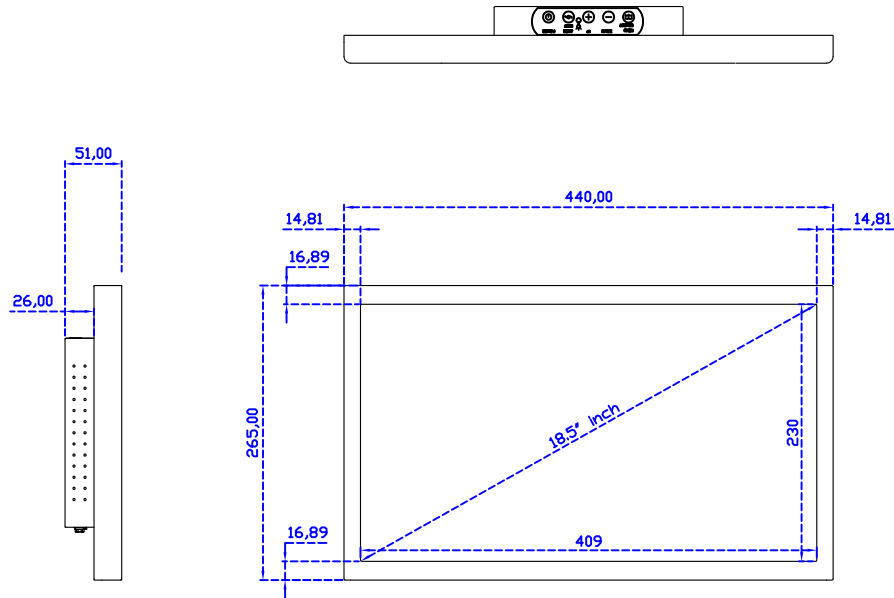

18.5" Resistive Single Touch Monitor (1366*768)

Display Specifications :

| | |
|-----------------------|---|
| Active Area | 409 × 230 mm |
| Pixel Pitch | 0.300 × 0.300 mm |
| Brightness | 250 cd/m ² |
| Contrast Ratio | 1000 : 1 |
| Resolution | 1366 x 768 (WXGA) |
| Viewing Angle | L/R170° ; U/D160° |
| Response Time | 5ms (Tr + Tf) |
| Display Colors | 16.7M |
| Display Modes | 640×480 ; 800×600 ; 1024×768 ; 1280×720 ; 1366×768 |
| Signal input | VGA ; Audio ; Display Port ; HDMI |
| Speaker | 1W (8Ω) × 2 |
| OSD Keyboard | ⊙Power ⊙Auto adjust ⊕ ⊖ ⊙Menu |
| Power Source | DC 12V (DC Jack Φ2.1mm) |
| Power Consumption | ≤13w |
| Storage 、 Operation | -20~60°C ; 0~50°C |
| VESA | 75×75 ; 100×100 mm |
| Casing Colors | Black (OEM other colors) |
| Casing Size 、 Weight | 440 × 265 × 51 mm ; 4.2 kg (W×H×D) (Without Stand) |
| Carton 、 gross weight | 550 × 400 × 180 mm ; 5.8 kg (W×H×D) |
| Accessory | VGA cable / HDMI cable / Audio cable / AC90~260V Adapter / Power cable / USB or RS232 cable / Touch pen / Cleaning wipes / Driver Disk ※DP cable (Optional) |

※AiM Touch has the right to update specs without further notice

AIM-TM5R185-R07W A

AIM-TM5R185-R07W P

18.5" Resistive Single Touch Monitor (1366*768)

Touch Feature :

| | |
|------------------|---|
| Input Method | Finger, gloved hand, or stylus activation |
| Activation Force | ≤50g |
| Linearity | ≤1.5% |
| Surface | ≥3H |
| Life Time | ≥35,000,000 |
| Application | Writing and Signature Capture Capability |

AIM-TM5R185-R07W V

AIM-TM5R185-R07W Y

3 Year Warranty
LCD Panel 1 Year

18.5" Touch Monitor.
 (VESA Mount)

AIM-TMxxx185-R07W_R09W

X type mount (Default)

18.5" Embedded Touch Monitor.
(Open Frame)

AIM-TMOPxxxx185-R07W_R09W

AIM-TMxxxx185-R07wV_R09wV

18.5" Desktop Touch Monitor.
(Ergonomic Stand)

AIM-TMxxxx185-R07WY_R09WY