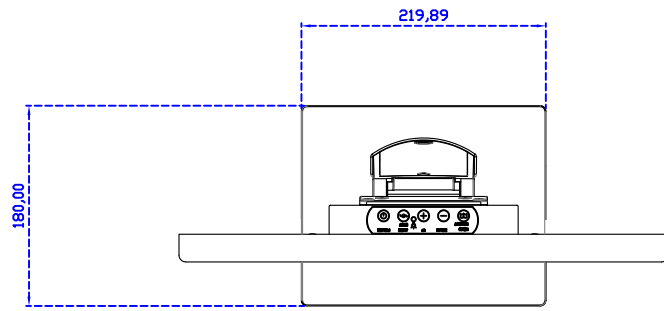

18.5" Desktop Touch Monitor.
(Foldable Stand)

AIM-TMxxxx185-R07WA_R09WA

DC_12V/DP/HDMI/VGA/Audio

Touch_USB/RS232

18.5" Desktop Touch Monitor.
(Photo Stand)

AIM-TMxxxx185-R07WP_R09WP

18.5" Desktop Touch Monitor.
(PQS Stand)

AIM-TMxxxx185-R07wV_R09wV

18.5" Desktop Touch Monitor.
(Ergonomic Stand)

AIM-TMxxxx185-R07WY_R09WY