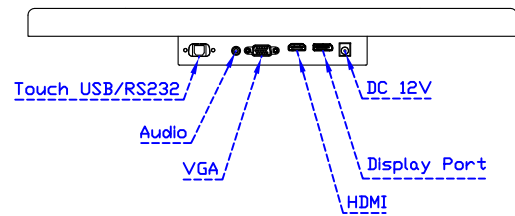

※AiM Touch has the right to update specs without further notice

AIM-TM5R185-R07W A

AIM-TM5R185-R07W P

18.5" Resistive Single Touch Monitor (1366*768)

Touch Feature :

| | |
|------------------|---|
| Input Method | Finger, gloved hand, or stylus activation |
| Activation Force | ≤50g |
| Linearity | ≤1.5% |
| Surface | ≥3H |
| Life Time | ≥35,000,000 |
| Application | Writing and Signature Capture Capability |

Software Feature :

| | |
|------------------|---|
| Calibration | Fast full oriental 4 points position |
| Compensation | Edge compensation. Accuracy 25 points linearity compensation |
| Draw Test | Position and linearity verification |
| Controller | Support multiple controllers |
| Languages | English · Simple Chinese · Traditional Chinese · Japanese · French · German · Spanish · Korean · Arabic · Czech · Danish · Dutch · Greek · Hungarian · Italian · Norwegian · Russian · Polish · Portuguese · Slovenian · Swedish · Thai · Turkish |
| Mouse Emulator | Right / left button emulation. Auto Right / left Click (PDA function) |
| Touch Style | Drawing a Mode · button a Mode · Touch Off/ on Switch |
| Double Click | Configurable double click speed · Configurable double click area |
| Sound Modes | No sound · Touch down · Touch up |
| COM Port Support | COM1 ~ COM255 for Windows and Linux COM1 ~ COM8 for MS- DOS |
| Display Support | display rotation · Support multiple monitors |
| Support O.S | All Windows-32/64bit O.S Android ; Linux ; MAC |

AIM-TM5R185-R07W V

AIM-TM5R185-R07W Y

3 Year Warranty
LCD Panel 1 Year

18.5" Touch Monitor.
 (VESA Mount)

AIM-TMxxx185-R07W_R09W

X type mount (Default)

18.5" Embedded Touch Monitor.
(Open Frame)

AIM-TMOPxxxx185-R07W_R09W