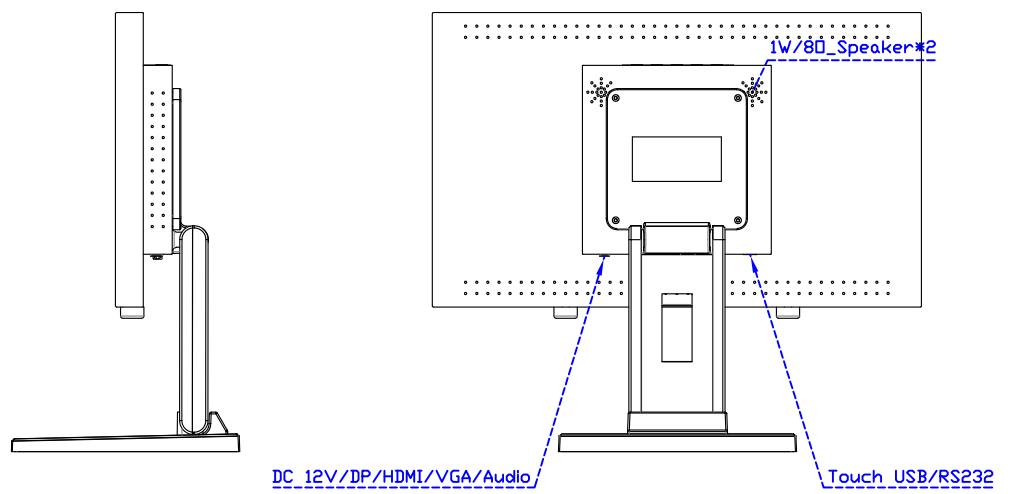

AIM-TM5R185-R07W V

AIM-TM5R185-R07W Y

3 Year Warranty
LCD Panel 1 Year

18.5" Touch Monitor.
 (VESA Mount)

AIM-TMxxx185-R07W_R09W

X type mount (Default)

18.5" Embedded Touch Monitor.
(Open Frame)

AIM-TMOPxxxx185-R07W_R09W

18.5" Desktop Touch Monitor.
(Foldable Stand)

AIM-TMxxxx185-R07WA_R09WA

DC_12V/DP/HDMI/VGA/Audio

Touch_USB/RS232

18.5" Desktop Touch Monitor.
(Photo Stand)

AIM-TMxxxx185-R07WP_R09WP

18.5" Desktop Touch Monitor.
(PQS Stand)

AIM-TMxxxx185-R07wV_R09wV

18.5" Desktop Touch Monitor.
(Ergonomic Stand)

AIM-TMxxxx185-R07WY_R09WY