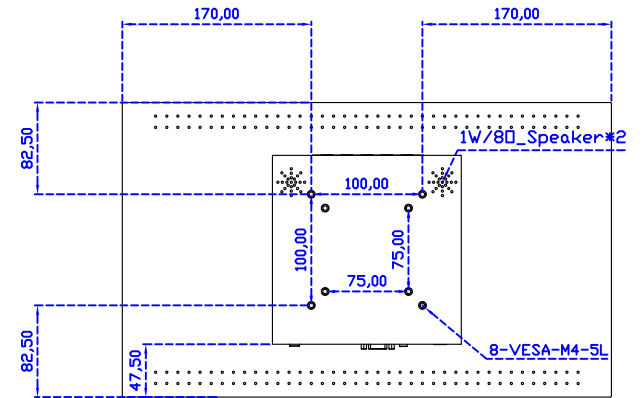

18.5" Resistive Single Touch Monitor (1366*768)

Display Specifications :

| | |
|-----------------------|---|
| Active Area | 409 × 230 mm |
| Pixel Pitch | 0.300 × 0.300 mm |
| Brightness | 250 cd/m ² |
| Contrast Ratio | 1000 : 1 |
| Resolution | 1366 x 768 (WXGA) |
| Viewing Angle | L/R170° ; U/D160° |
| Response Time | 5ms (Tr + Tf) |
| Display Colors | 16.7M |
| Display Modes | 640×480 ; 800×600 ; 1024×768 ; 1280×720 ; 1366×768 |
| Signal input | VGA ; Audio ; Display Port ; HDMI |
| Speaker | 1W (8Ω) × 2 |
| OSD Keyboard | ⊙Power ⊙Auto adjust ⊕ ⊖ ⊙Menu |
| Power Source | DC 12V (DC Jack Φ2.1mm) |
| Power Consumption | ≤13w |
| Storage 、 Operation | -20~60°C ; 0~50°C |
| VESA | 75×75 ; 100×100 mm |
| Casing Colors | Black (OEM other colors) |
| Casing Size 、 Weight | 440 × 265 × 51 mm ; 4.2 kg (W×H×D) (Without Stand) |
| Carton 、 gross weight | 550 × 400 × 180 mm ; 5.8 kg (W×H×D) |
| Accessory | VGA cable / HDMI cable / Audio cable / AC90~260V Adapter / Power cable / USB or RS232 cable / Touch pen / Cleaning wipes / Driver Disk ※DP cable (Optional) |

※AiM Touch has the right to update specs without further notice

AIM-TM5R185-R07W A

AIM-TM5R185-R07W P

18.5" Resistive Single Touch Monitor (1366*768)

Touch Feature :

| | |
|------------------|---|
| Input Method | Finger, gloved hand, or stylus activation |
| Activation Force | ≤50g |
| Linearity | ≤1.5% |
| Surface | ≥3H |
| Life Time | ≥35,000,000 |
| Application | Writing and Signature Capture Capability |

AIM-TM5R185-R07W V

AIM-TM5R185-R07W Y

3 Year Warranty
LCD Panel 1 Year

18.5" Touch Monitor.
 (VESA Mount)

AIM-TMxxx185-R07W_R09W

X type mount (Default)

18.5" Embedded Touch Monitor.
(Open Frame)

AIM-TMOPxxxx185-R07W_R09W

AIM-TMxxxx185-R07wV_R09wV

18.5" Desktop Touch Monitor.
(Ergonomic Stand)

AIM-TMxxxx185-R07WY_R09WY