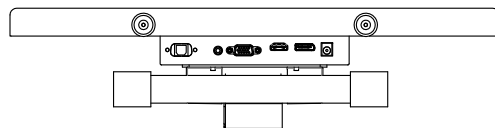

18.5" Desktop Touch Monitor.
(Photo Stand)

AIM-TMxxxx185-R07WP_R09WP