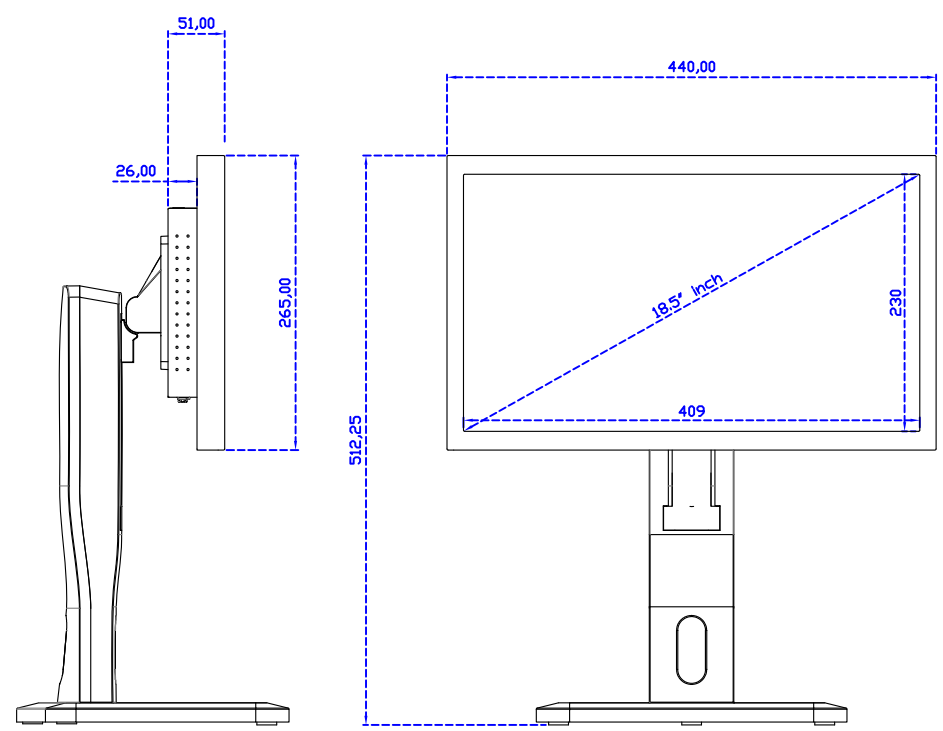

AIM-TM5R185-R07W V

AIM-TM5R185-R07W Y

3 Year Warranty
LCD Panel 1 Year

18.5" Touch Monitor.
 (VESA Mount)

AIM-TMxxx185-R07W_R09W

X type mount (Default)

18.5" Embedded Touch Monitor.
(Open Frame)

AIM-TMOPxxxx185-R07W_R09W

18.5" Desktop Touch Monitor.
(Foldable Stand)

AIM-TMxxxx185-R07WA_R09WA

DC_12V/DP/HDMI/VGA/Audio

Touch_USB/RS232

18.5" Desktop Touch Monitor.
(Photo Stand)

AIM-TMxxxx185-R07WP_R09WP

18.5" Desktop Touch Monitor.
(PQS Stand)

AIM-TMxxxx185-R07wV_R09wV

18.5" Desktop Touch Monitor.
(Ergonomic Stand)

AIM-TMxxxx185-R07WY_R09WY