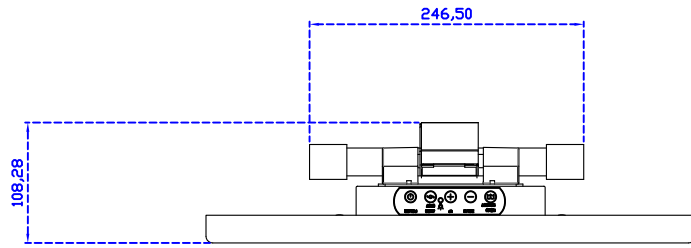

AIM-TM5R185-R07W V

AIM-TM5R185-R07W Y

3 Year Warranty
LCD Panel 1 Year

18.5" Touch Monitor.
 (VESA Mount)

AIM-TMxxx185-R07W_R09W

X type mount (Default)

18.5" Embedded Touch Monitor.
(Open Frame)

AIM-TMOPxxxx185-R07W_R09W

18.5" Desktop Touch Monitor.
(Foldable Stand)

AIM-TMxxxx185-R07WA_R09WA

DC_12V/DP/HDMI/VGA/Audio

Touch_USB/RS232

18.5" Desktop Touch Monitor.
(Photo Stand)

AIM-TMxxxx185-R07WP_R09WP

18.5" Desktop Touch Monitor.
(PQS Stand)