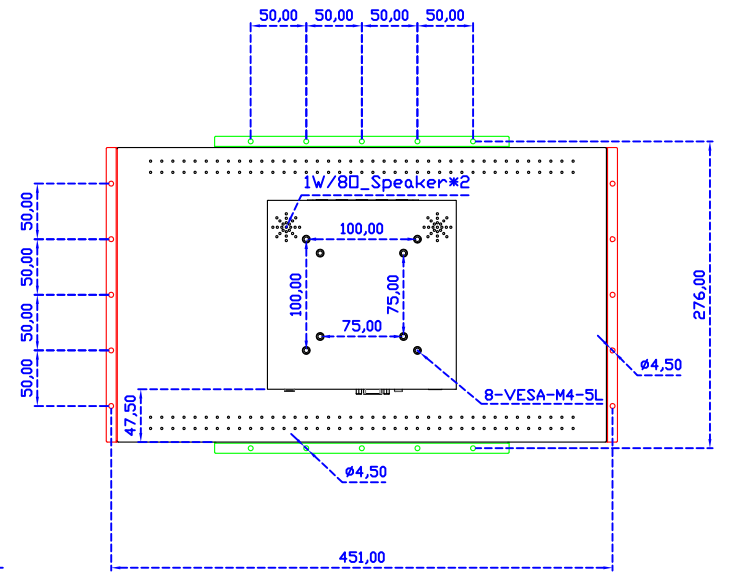

AIM-TM5R185-R07W V

AIM-TM5R185-R07W Y

3 Year Warranty
LCD Panel 1 Year

18.5" Touch Monitor.
 (VESA Mount)

AIM-TMxxx185-R07W_R09W

X type mount (Default)

18.5" Embedded Touch Monitor.
(Open Frame)

AIM-TMOPxxxx185-R07W_R09W

18.5" Desktop Touch Monitor.
(Foldable Stand)

AIM-TMxxxx185-R07WA_R09WA

DC_12V/DP/HDMI/VGA/Audio

Touch_USB/RS232

18.5" Desktop Touch Monitor.
(Photo Stand)

AIM-TMxxxx185-R07WP_R09WP

18.5" Desktop Touch Monitor.
(PQS Stand)

AIM-TMxxxx185-R07wV_R09wV

18.5" Desktop Touch Monitor.
(Ergonomic Stand)

AIM-TMxxxx185-R07WY_R09WY