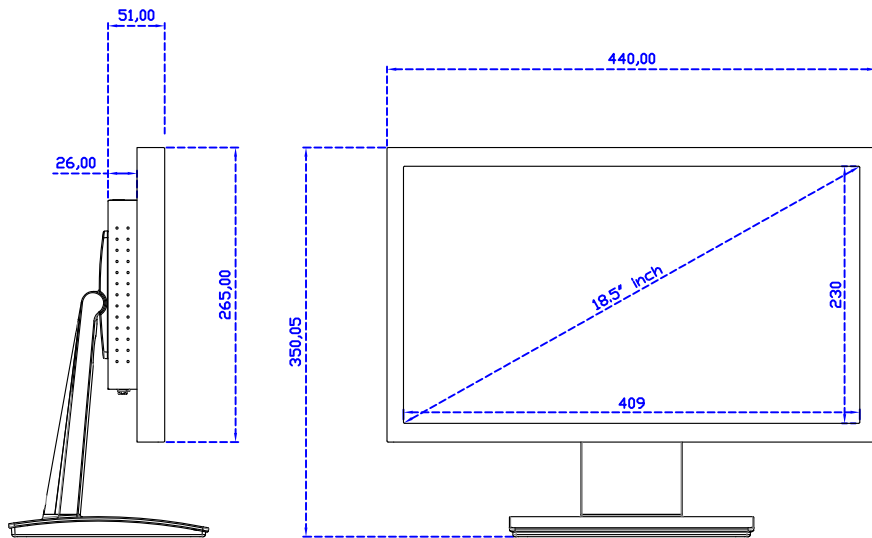

AIM-TM5R185-R07W V

AIM-TM5R185-R07W Y

3 Year Warranty
LCD Panel 1 Year

18.5" Touch Monitor.
 (VESA Mount)

AIM-TMxxx185-R07W_R09W

X type mount (Default)

18.5" Embedded Touch Monitor.
(Open Frame)

AIM-TMOPxxxx185-R07W_R09W

18.5" Desktop Touch Monitor.
(Foldable Stand)

AIM-TMxxxx185-R07WA_R09WA

DC_12V/DP/HDMI/VGA/Audio

Touch_USB/RS232

18.5" Desktop Touch Monitor.
(Photo Stand)

AIM-TMxxxx185-R07WP_R09WP

18.5" Desktop Touch Monitor.
(PQS Stand)

AIM-TMxxxx185-R07wV_R09wV

18.5" Desktop Touch Monitor.
(Ergonomic Stand)

AIM-TMxxxx185-R07WY_R09WY