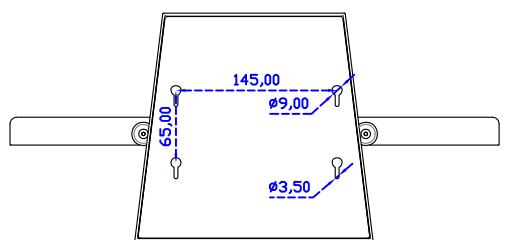

AIM-TM5R185-R07W V

AIM-TM5R185-R07W Y

3 Year Warranty
LCD Panel 1 Year

18.5" Touch Monitor.
 (VESA Mount)

AIM-TMxxx185-R07W_R09W

X type mount (Default)

18.5" Embedded Touch Monitor.
(Open Frame)

AIM-TMOPxxxx185-R07W_R09W

18.5" Desktop Touch Monitor.
(Foldable Stand)

AIM-TMxxxx185-R07WA_R09WA

DC_12V/DP/HDMI/VGA/Audio

Touch_USB/RS232

18.5" Desktop Touch Monitor.
(Photo Stand)

AIM-TMxxxx185-R07WP_R09WP

18.5" Desktop Touch Monitor.
(PQS Stand)