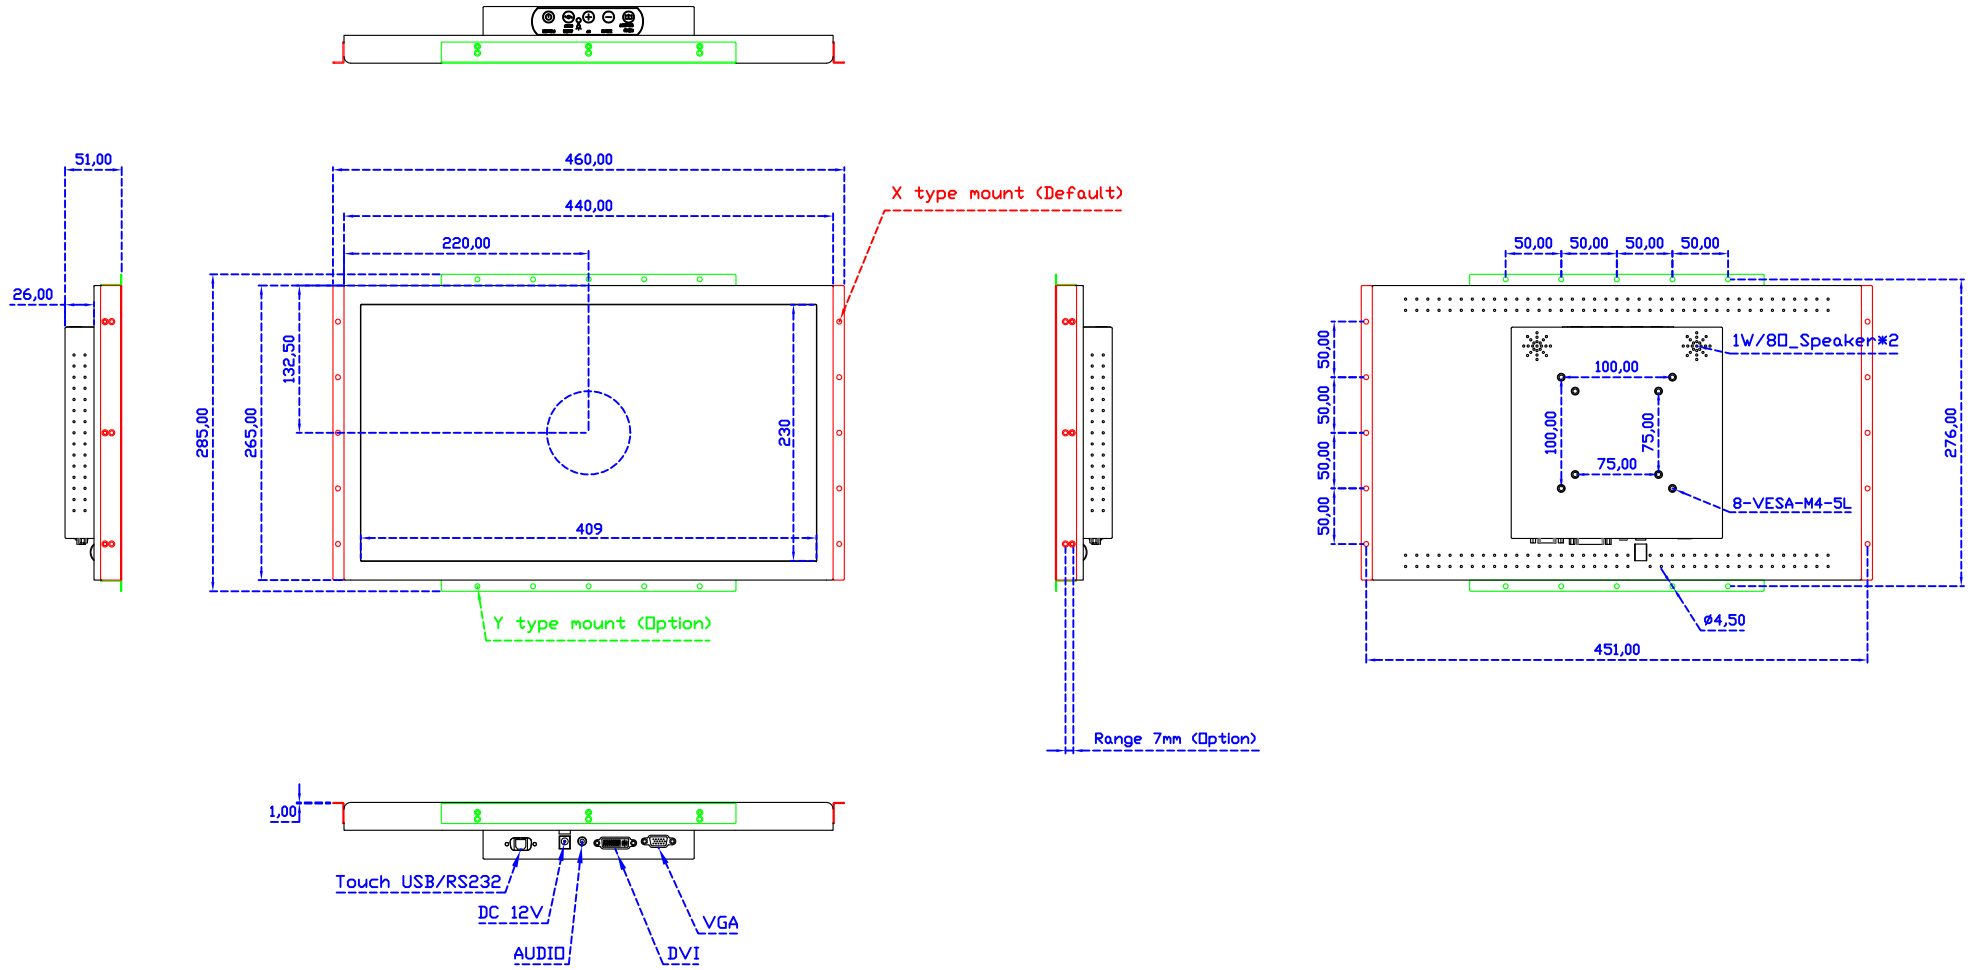

AIM-TM5R185-R01W V

AIM-TM5R185-R01W Y

3 Year Warranty
LCD Panel 1 Year

18.5" Touch Monitor.
 (VESA Mount)

AIM-TMxxxx185-R01W_R03W

18.5" Embedded Touch Monitor.
(Open Frame)

AIM-TMOPxxxx185-R01W_R03W

18.5" Desktop Touch Monitor.
(Foldable Stand)

AIM-TMxxxx185-R01WA_R03WA

18.5" Desktop Touch Monitor.
(Photo Stand)

AIM-TMxxxx185-R01WP_R03WP

18.5" Desktop Touch Monitor.
(POS Stand)

AIM-TMxxx185-R01WV_R03WV

18.5" Desktop Touch Monitor.
(Ergonomic Stand)