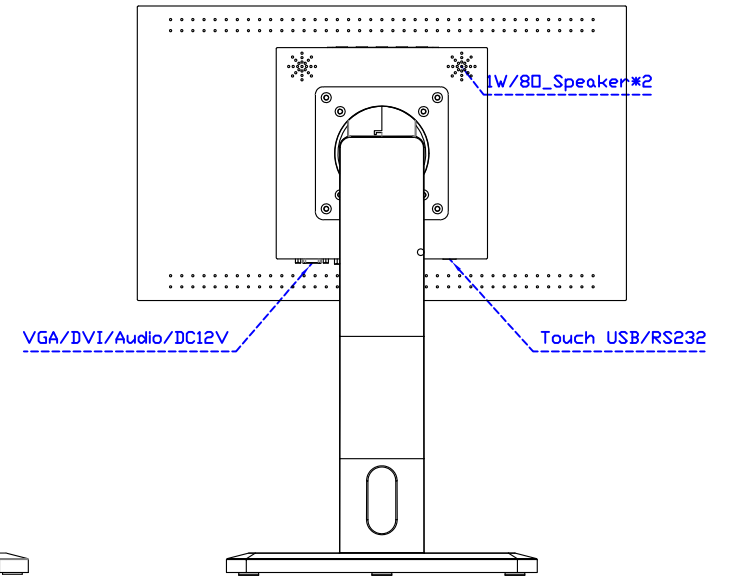

固定方式：

AIM-TM5R185-R01W	USB	無底座 VESA 孔固定
AIM-TM5R185-R02W	RS232	
AIM-TMOP5R185-R01W	USB	嵌入式固定
AIM-TMOP5R185-R02W	RS232	
AIM-TM5R185-R01W A	USB	摺疊底座 1.4kg
AIM-TM5R185-R02W A	RS232	
AIM-TM5R185-R01W P	USB	相框底座 1kg
AIM-TM5R185-R02W P	RS232	
AIM-TM5R185-R01W V	USB	立型底座 1.1kg
AIM-TM5R185-R02W V	RS232	
AIM-TM5R185-R01W Y	USB	人體工學底座 3kg
AIM-TM5R185-R02W Y	RS232	

AIM-TM5R185-R01W V

AIM-TM5R185-R01W Y

3 Year Warranty
LCD Panel 1 Year

18.5" Touch Monitor.
 (VESA Mount)

AIM-TMxxxx185-R01W_R03W

18.5" Embedded Touch Monitor.
(Open Frame)

AIM-TMOPxxxx185-R01W_R03W

18.5" Desktop Touch Monitor.
(Foldable Stand)

AIM-TMxxxx185-R01WA_R03WA

18.5" Desktop Touch Monitor.
(Photo Stand)

AIM-TMxxxx185-R01WP_R03WP

18.5" Desktop Touch Monitor.
(POS Stand)

AIM-TMxxx185-R01WV_R03WV

18.5" Desktop Touch Monitor.
(Ergonomic Stand)