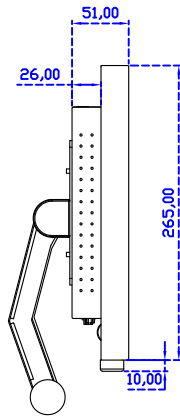

固定方式：

AIM-TM5R185-R01W	USB	無底座 VESA 孔固定
AIM-TM5R185-R02W	RS232	
AIM-TMOP5R185-R01W	USB	嵌入式固定
AIM-TMOP5R185-R02W	RS232	
AIM-TM5R185-R01W A	USB	摺疊底座 1.4kg
AIM-TM5R185-R02W A	RS232	
AIM-TM5R185-R01W P	USB	相框底座 1kg
AIM-TM5R185-R02W P	RS232	
AIM-TM5R185-R01W V	USB	立型底座 1.1kg
AIM-TM5R185-R02W V	RS232	
AIM-TM5R185-R01W Y	USB	人體工學底座 3kg
AIM-TM5R185-R02W Y	RS232	

AIM-TM5R185-R01W V

AIM-TM5R185-R01W Y

3 Year Warranty
LCD Panel 1 Year

18.5" Touch Monitor.
 (VESA Mount)

AIM-TMxxxx185-R01W_R03W

18.5" Embedded Touch Monitor.
(Open Frame)

AIM-TMOPxxxx185-R01W_R03W

18.5" Desktop Touch Monitor.
(Foldable Stand)

AIM-TMxxxx185-R01WA_R03WA

18.5" Desktop Touch Monitor.
(Photo Stand)

AIM-TMxxxx185-R01WP_R03WP

18.5" Desktop Touch Monitor.
(POS Stand)

AIM-TMxxx185-R01WV_R03WV

18.5" Desktop Touch Monitor.
(Ergonomic Stand)