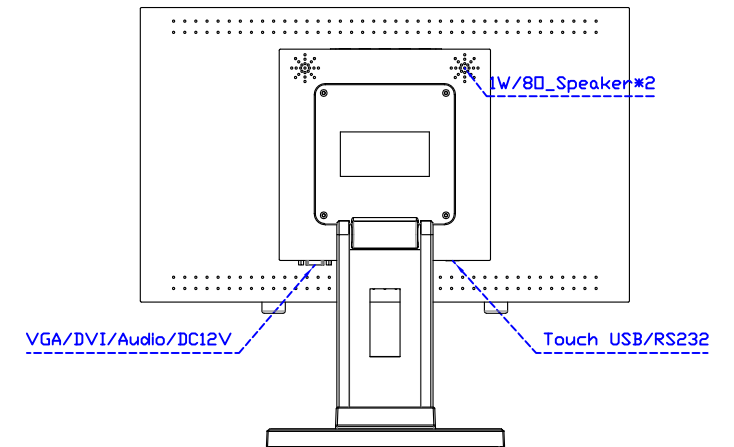

固定方式：

AIM-TM5R185-R01W	USB	無底座 VESA 孔固定
AIM-TM5R185-R02W	RS232	
AIM-TMOP5R185-R01W	USB	嵌入式固定
AIM-TMOP5R185-R02W	RS232	
AIM-TM5R185-R01W A	USB	摺疊底座 1.4kg
AIM-TM5R185-R02W A	RS232	
AIM-TM5R185-R01W P	USB	相框底座 1kg
AIM-TM5R185-R02W P	RS232	
AIM-TM5R185-R01W V	USB	立型底座 1.1kg
AIM-TM5R185-R02W V	RS232	
AIM-TM5R185-R01W Y	USB	人體工學底座 3kg
AIM-TM5R185-R02W Y	RS232	

AIM-TM5R185-R01W V

AIM-TM5R185-R01W Y

3 Year Warranty
LCD Panel 1 Year

18.5" Touch Monitor.
 (VESA Mount)

AIM-TMxxxx185-R01W_R03W

18.5" Embedded Touch Monitor.
(Open Frame)

AIM-TMOPxxxx185-R01W_R03W

18.5" Desktop Touch Monitor.
(Foldable Stand)

AIM-TMxxxx185-R01WA_R03WA

18.5" Desktop Touch Monitor.
(Photo Stand)

AIM-TMxxxx185-R01WP_R03WP

18.5" Desktop Touch Monitor.
(POS Stand)

AIM-TMxxx185-R01WV_R03WV

18.5" Desktop Touch Monitor.
(Ergonomic Stand)