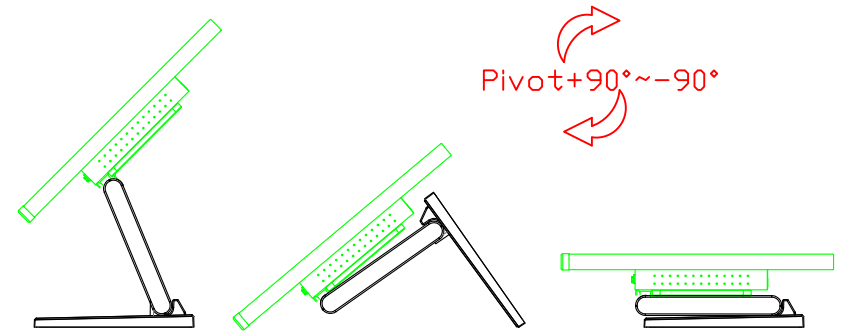

AIM-TM5R185-R01W V

AIM-TM5R185-R01W Y

3 Year Warranty
LCD Panel 1 Year

18.5" Touch Monitor.
 (VESA Mount)

AIM-TMxxxx185-R01W_R03W

18.5" Embedded Touch Monitor.
(Open Frame)

AIM-TMOPxxxx185-R01W_R03W

18.5" Desktop Touch Monitor.
(Foldable Stand)

AIM-TMxxxx185-R01WA_R03WA

18.5" Desktop Touch Monitor.
(Photo Stand)

AIM-TMxxxx185-R01WP_R03WP

18.5" Desktop Touch Monitor.
(POS Stand)

AIM-TMxxx185-R01WV_R03WV

18.5" Desktop Touch Monitor.
(Ergonomic Stand)