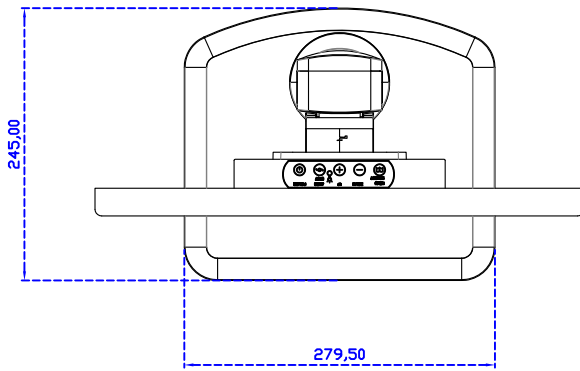

固定方式：

AIM-TM5R185-R01W	USB	無底座 VESA 孔固定
AIM-TM5R185-R02W	RS232	
AIM-TMOP5R185-R01W	USB	嵌入式固定
AIM-TMOP5R185-R02W	RS232	
AIM-TM5R185-R01W A	USB	摺疊底座 1.4kg
AIM-TM5R185-R02W A	RS232	
AIM-TM5R185-R01W P	USB	相框底座 1kg
AIM-TM5R185-R02W P	RS232	
AIM-TM5R185-R01W V	USB	立型底座 1.1kg
AIM-TM5R185-R02W V	RS232	
AIM-TM5R185-R01W Y	USB	人體工學底座 3kg
AIM-TM5R185-R02W Y	RS232	

AIM-TMxxxx185-R01WA_R03WA

18.5" Desktop Touch Monitor.
(Photo Stand)

AIM-TMxxxx185-R01WP_R03WP

18.5" Desktop Touch Monitor.
(POS Stand)

AIM-TMxxx185-R01WV_R03WV

18.5" Desktop Touch Monitor.
(Ergonomic Stand)