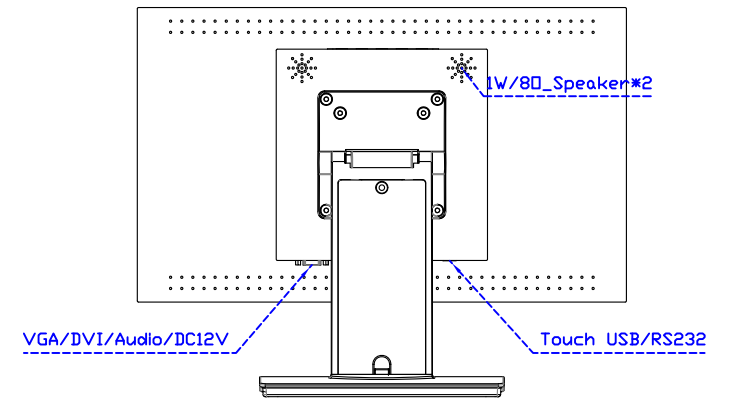

固定方式：

AIM-TM5R185-R01W	USB	無底座 VESA 孔固定
AIM-TM5R185-R02W	RS232	
AIM-TMOP5R185-R01W	USB	嵌入式固定
AIM-TMOP5R185-R02W	RS232	
AIM-TM5R185-R01W A	USB	摺疊底座 1.4kg
AIM-TM5R185-R02W A	RS232	
AIM-TM5R185-R01W P	USB	相框底座 1kg
AIM-TM5R185-R02W P	RS232	
AIM-TM5R185-R01W V	USB	立型底座 1.1kg
AIM-TM5R185-R02W V	RS232	
AIM-TM5R185-R01W Y	USB	人體工學底座 3kg
AIM-TM5R185-R02W Y	RS232	

AIM-TM5R185-R01W V

AIM-TM5R185-R01W Y

3 Year Warranty
LCD Panel 1 Year

18.5" Touch Monitor.
 (VESA Mount)

AIM-TMxxxx185-R01W_R03W

18.5" Embedded Touch Monitor.
(Open Frame)

AIM-TMOPxxxx185-R01W_R03W

18.5" Desktop Touch Monitor.
(Foldable Stand)

AIM-TMxxxx185-R01WA_R03WA

18.5" Desktop Touch Monitor.
(Photo Stand)

AIM-TMxxxx185-R01WP_R03WP

18.5" Desktop Touch Monitor.
(POS Stand)

AIM-TMxxx185-R01WV_R03WV

18.5" Desktop Touch Monitor.
(Ergonomic Stand)