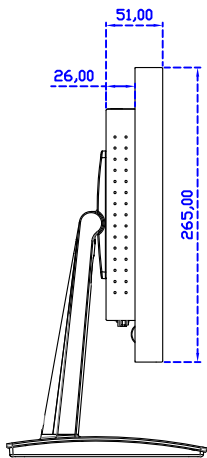

固定方式：

AIM-TM5R185-R01W	USB	無底座 VESA 孔固定
AIM-TM5R185-R02W	RS232	
AIM-TMOP5R185-R01W	USB	嵌入式固定
AIM-TMOP5R185-R02W	RS232	
AIM-TM5R185-R01W A	USB	摺疊底座 1.4kg
AIM-TM5R185-R02W A	RS232	
AIM-TM5R185-R01W P	USB	相框底座 1kg
AIM-TM5R185-R02W P	RS232	
AIM-TM5R185-R01W V	USB	立型底座 1.1kg
AIM-TM5R185-R02W V	RS232	
AIM-TM5R185-R01W Y	USB	人體工學底座 3kg
AIM-TM5R185-R02W Y	RS232	

AIM-TM5R185-R01W V

AIM-TM5R185-R01W Y

3 Year Warranty
LCD Panel 1 Year

18.5" Touch Monitor.
 (VESA Mount)

AIM-TMxxxx185-R01W_R03W

18.5" Embedded Touch Monitor.
(Open Frame)

AIM-TMOPxxxx185-R01W_R03W

18.5" Desktop Touch Monitor.
(Foldable Stand)

AIM-TMxxxx185-R01WA_R03WA

18.5" Desktop Touch Monitor.
(Photo Stand)

AIM-TMxxxx185-R01WP_R03WP

18.5" Desktop Touch Monitor.
(POS Stand)

AIM-TMxxx185-R01WV_R03WV

18.5" Desktop Touch Monitor.
(Ergonomic Stand)