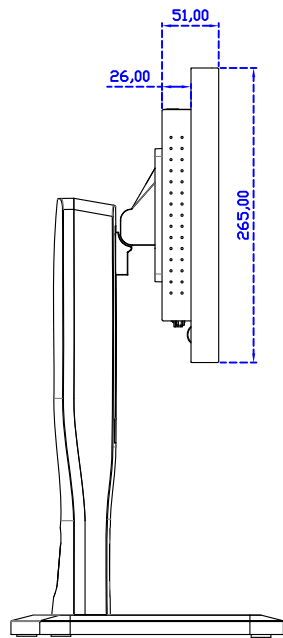

固定方式：

AIM-TM5R185-R01W	USB	無底座 VESA 孔固定
AIM-TM5R185-R02W	RS232	
AIM-TMOP5R185-R01W	USB	嵌入式固定
AIM-TMOP5R185-R02W	RS232	
AIM-TM5R185-R01W A	USB	摺疊底座 1.4kg
AIM-TM5R185-R02W A	RS232	
AIM-TM5R185-R01W P	USB	相框底座 1kg
AIM-TM5R185-R02W P	RS232	
AIM-TM5R185-R01W V	USB	立型底座 1.1kg
AIM-TM5R185-R02W V	RS232	
AIM-TM5R185-R01W Y	USB	人體工學底座 3kg
AIM-TM5R185-R02W Y	RS232	

AIM-TM5R185-R01W V

AIM-TM5R185-R01W Y

3 Year Warranty
LCD Panel 1 Year

18.5" Touch Monitor.
 (VESA Mount)

AIM-TMxxxx185-R01W_R03W

18.5" Embedded Touch Monitor.
(Open Frame)

AIM-TMOPxxxx185-R01W_R03W

18.5" Desktop Touch Monitor.
(Foldable Stand)

AIM-TMxxxx185-R01WA_R03WA

18.5" Desktop Touch Monitor.
(Photo Stand)

AIM-TMxxxx185-R01WP_R03WP

18.5" Desktop Touch Monitor.
(POS Stand)

AIM-TMxxx185-R01WV_R03WV

18.5" Desktop Touch Monitor.
(Ergonomic Stand)