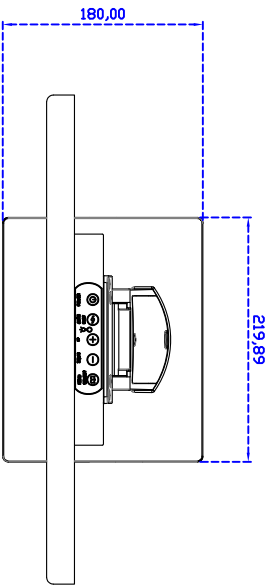

18.5" inch Touch Monitor (POS-styler)

Display Specifications :

Active Area	409 × 230 mm
Pixel Pitch	0.300 × 0.300 mm
Brightness	250 cd/m ²
Contrast Ratio	1000 : 1
Resolution	1366 × 768 (WXGA)
Viewing Angle	L/R 170° ; U/D 160°
Response Time	5 ms (Tr + Tf)
Display Colors	16.7M
Display Modes	640×480 ; 800×600 ; 1024×768 ; 1280×720 ; 1366×768
Signal input	VGA ; Audio ; DVI
Mini-Audio out	1W (8Ω) × 2
OSD Keyboard	⊙Menu/Select ⊖ ⊕ ⊙Auto/Exit ⊙Power
Power Source · Power Consumption	DC 12V ; ≤13w ; Standby ≤1w
Storage · Operation	0~50℃ ; -20~60℃
VESA	75×75 or 100×100 mm
Casing Colors	Black
Casing Size · Weight	440 × 265 × 51 mm ; 5.35kg (W×H×D)
Carton · gross weight	550 × 400 × 180 mm ; 7.05kg (W×H×D)

Touch Feature :

Input Method	Finger, gloved hand, or stylus activation
Activation Force	≥50g
Linearity	≤1.5%
Surface	≥3H
Life Time	≤35,000,000
Application	Writing and Signature Capture Capability
PC Link	USB or RS232

Software Feature :

Calibration	Fast full oriental 4 points position
Compensation	Edge compensation. Accuracy 25 points linearity compensation
Draw Test	Position and linearity verification
Controller	Support multiple controllers
Languages	English · Simple Chinese · Traditional Chinese · Japanese · French · German · Spanish · Korean · Arabic · Czech · Danish · Dutch · Greek · Hungarian · Italian · Norwegian · Russian · Polish · Portuguese · Slovenian · Swedish · Thai · Turkish
Mouse Emulator	Right / left button emulation. Auto Right / left Click (PDA function)
Touch Style	Drawing a Mode · button a Mode · Touch Off/ on Switch
Double Click	Configurable double click speed · Configurable double click area
Sound Modes	No sound · Touch down · Touch up
COM Port Support	COM1 ~ COM255 for Windows and Linux COM1 ~ COM8 for MS- DOS
Display Support	display rotation · Support multiple monitors
Support O.S	All Windows-32 bit O.S Windows7-8-10 ; XP-64 bit O.S MS-DOS ; A ll Linux ; MAC

18.5" Desktop Touch Monitor.

AIM-TMxxxxx185-R01WV_R03WV