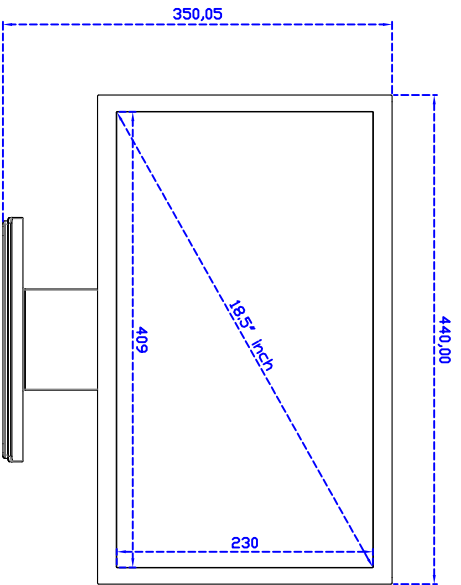

18.5" inch Touch Monitor (POS-styler)

Display Specifications :

Active Area	409 × 230 mm
Pixel Pitch	0.300 × 0.300 mm
Brightness	250 cd/m ²
Contrast Ratio	1000 : 1
Resolution	1366 × 768 (WXGA)
Viewing Angle	L/R 170° ; U/D 160°
Response Time	5 ms (Tr + Tf)
Display Colors	16.7M
Display Modes	640×480 ; 800×600 ; 1024×768 ; 1280×720 ; 1366×768
Signal input	VGA ; Audio ; DVI
Mini-Audio out	1W (8Ω) × 2
OSD Keyboard	⊙Menu/Select ⊖ ⊕ ⊙Auto/Exit ⊙Power
Power Source · Power Consumption	DC 12V ; ≤13w ; Standby ≤1w
Storage · Operation	0~50℃ ; -20~60℃
VESA	75×75 or 100×100 mm
Casing Colors	Black
Casing Size · Weight	440 × 265 × 51 mm ; 5.35kg (W×H×D)
Carton · gross weight	550 × 400 × 180 mm ; 7.05kg (W×H×D)

18.5" Desktop Touch Monitor.

AIM-TMxxxxx185-R01WV_R03WV