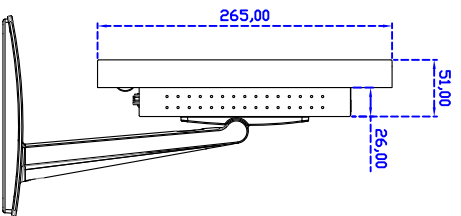

18.5" Desktop Touch Monitor.

AIM-TMxxxxx185-R01WV_R03WV