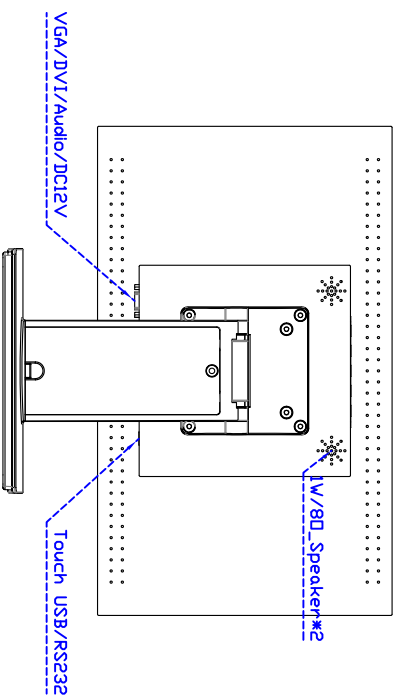

18.5" Desktop Touch Monitor.

AIM-TMxxxxx185-R01WV_R03WV