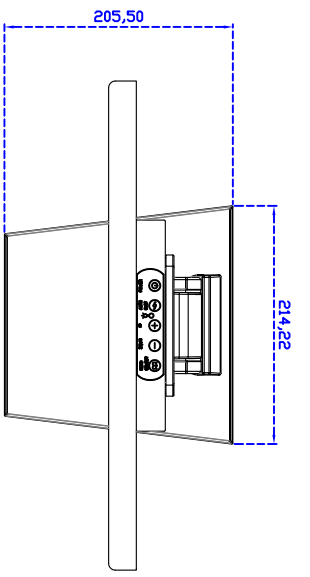

18.5" Desktop Touch Monitor.

AIM-TMxxxx185-R01WA_R03WA