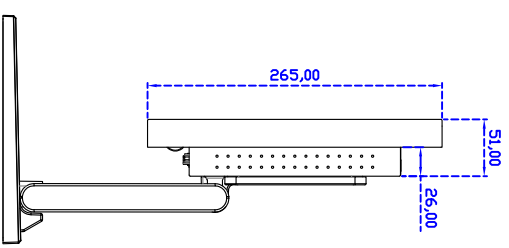

18.5" Desktop Touch Monitor.

AIM-TMxxxx185-R01WA_R03WA