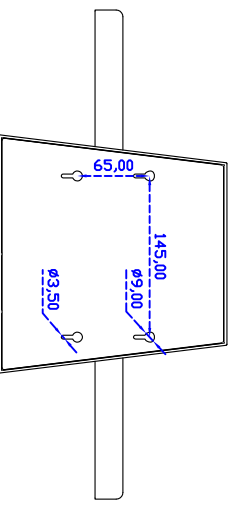

18.5" Desktop Touch Monitor.

AIM-TMxxxx185-R01WA_R03WA