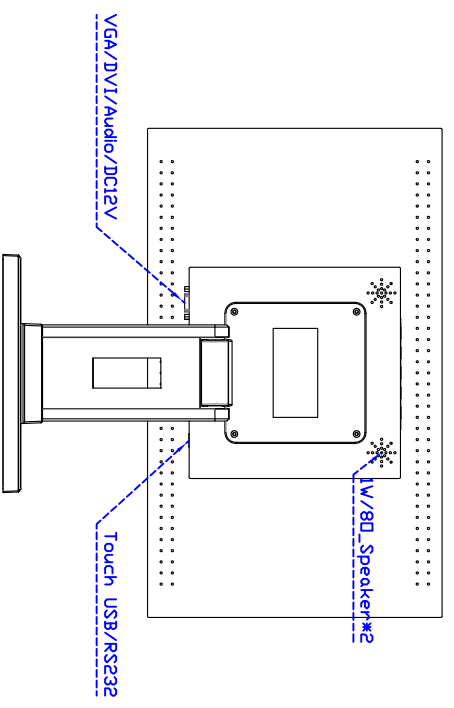

18.5" Desktop Touch Monitor.

AIM-TMxxxx185-R01WA_R03WA