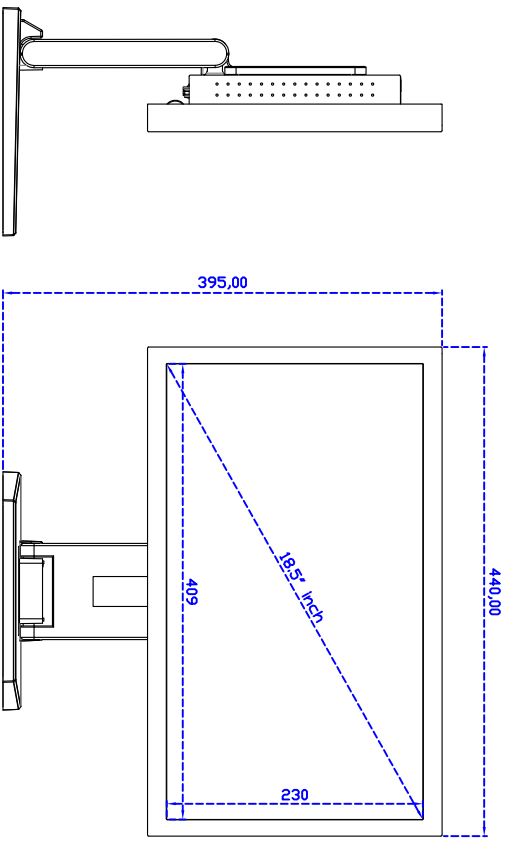

18.5" inch Touch Monitor

Display Specifications :

Active Area	409 × 230 mm
Pixel Pitch	0.300 × 0.300 mm
Brightness	250 cd/m ²
Contrast Ratio	1000 : 1
Resolution	1366 × 768 (WXGA)
Viewing Angle	L/R 170° ; U/D 160°
Response Time	5 ms (Tr + Tf)
Display Colors	16.7M
Display Modes	640×480 ; 800×600 ; 1024×768 ; 1280×720 ; 1366×768
Signal input	VGA ; Audio ; DVI
Mini-Audio out	1W (8Ω) × 2
OSD Keyboard	⊙Menu/Select ⊖ ⊕ ⊕Auto/Exit ⊙Power
Power Source	DC 12V ; ≤13w ; Standby ≤1w
Power Consumption	
Storage · Operation	0~50°C ; -20~60°C
VESA	75×75 or 100×100 mm
Casing Colors	Black
Casing Size · Weight	440 × 265 × 51 mm ; 5.55kg (W×H×D)
Carton · gross weight	550 × 400 × 180 mm ; 7.2kg (W×H×D)

Touch Feature :

Input Method	Finger, gloved hand, or stylus activation
Activation Force	≥50g
Linearity	≤1.5%
Surface	≥3H
Life Time	≤35,000,000
Application	Writing and Signature Capture Capability
PC Link	USB or RS232

18.5" Desktop Touch Monitor.

AIM-TMxxxx185-R01WA_R03WA