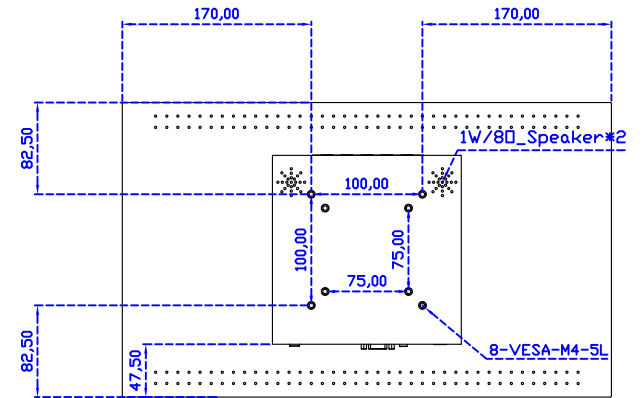

18.5" Touch Monitor.
(VESA Mount)

AIM-TMxxx185-R07W_R09W