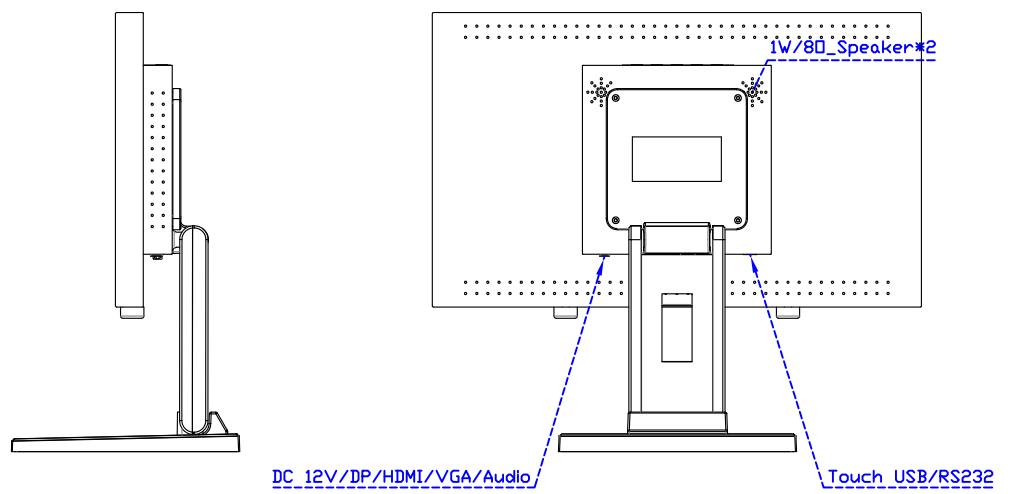

AIM-TMPCTU185-R09W V

AIM-TMPCTU185-R09W Y

**3 Year Warranty**  
LCD Panel 1 Year

18.5" Touch Monitor.  
 (VESA Mount)

AIM-TMxxx185-R07W\_R09W

X type mount (Default)

18.5" Embedded Touch Monitor.  
(Open Frame)

AIM-TMOPxxxx185-R07W\_R09W

18.5" Desktop Touch Monitor.  
(Foldable Stand)

AIM-TMxxxx185-R07WA\_R09WA

DC\_12V/DP/HDMI/VGA/Audio

Touch\_USB/RS232

18.5" Desktop Touch Monitor.  
(Photo Stand)

AIM-TMxxxx185-R07WP\_R09WP

18.5" Desktop Touch Monitor.  
(PQS Stand)

AIM-TMxxxx185-R07wV\_R09wV

18.5" Desktop Touch Monitor.  
(Ergonomic Stand)

AIM-TMxxxx185-R07WY\_R09WY