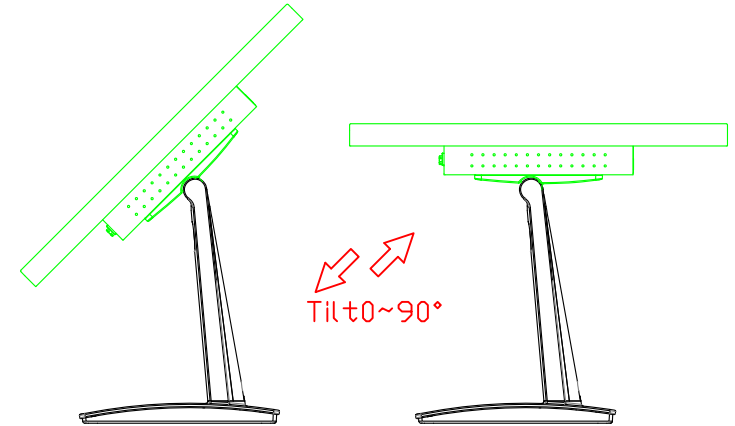

AIM-TMOPxxxx185-R07W\_R09W

18.5" Desktop Touch Monitor.  
(Foldable Stand)

AIM-TMxxxx185-R07WA\_R09WA

DC\_12V/DP/HDMI/VGA/Audio

Touch\_USB/RS232

18.5" Desktop Touch Monitor.  
(Photo Stand)

AIM-TMxxxx185-R07WP\_R09WP

18.5" Desktop Touch Monitor.  
(PQS Stand)

AIM-TMxxxx185-R07wV\_R09wV

18.5" Desktop Touch Monitor.  
(Ergonomic Stand)

AIM-TMxxxx185-R07WY\_R09WY