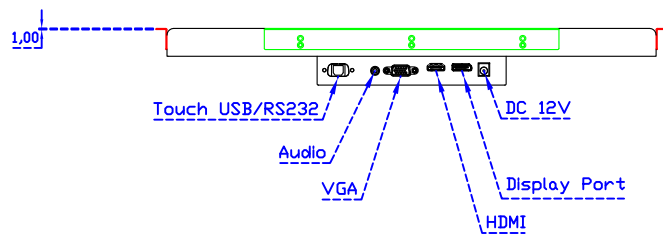

### Software Feature :

Draw Test	Position and linearity verification
Controller	Support multiple controllers
Languages	English · Simple Chinese · Traditional Chinese · Japanese · French · German · Spanish · Korean · Arabic · Czech · Danish · Dutch · Greek · Hungarian · Italian · Norwegian · Russian · Polish · Portuguese · Slovenian · Swedish · Thai · Turkish
Mouse Emulator	Right / left button emulation. Auto Right / left Click ( PDA function )
Touch Style	Drawing a Mode · button a Mode · Touch Off/ on Switch
Double Click	Configurable double click speed · Configurable double click area
Sound Modes	No sound · Touch down · Touch up
Display Support	display rotation · Support multiple monitors
Division Pattern	Support two halves and four parts with touch function, you can also create your own division patterns.
Settings:	
Edge compensation	Support edge compensation and you can also add your own numbers for it.
Support O.S	All Windows-32/64bit O.S Android ; Linux ; MAC

AIM-TMPCTU185-R09W V

AIM-TMPCTU185-R09W Y

**3 Year Warranty**  
LCD Panel 1 Year

18.5" Touch Monitor.  
 (VESA Mount)

AIM-TMxxx185-R07W\_R09W

X type mount (Default)

18.5" Embedded Touch Monitor.  
(Open Frame)

AIM-TMOPxxxx185-R07W\_R09W

18.5" Desktop Touch Monitor.  
(Foldable Stand)

AIM-TMxxxx185-R07WA\_R09WA

DC\_12V/DP/HDMI/VGA/Audio

Touch\_USB/RS232

18.5" Desktop Touch Monitor.  
(Photo Stand)

AIM-TMxxxx185-R07WP\_R09WP