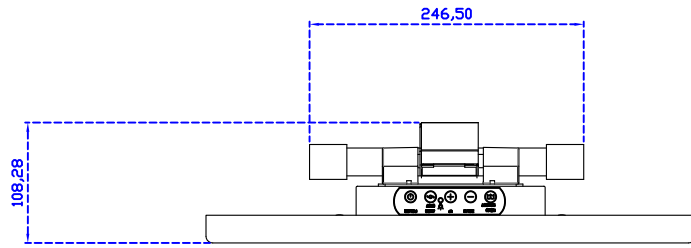

DC_12V/DP/HDMI/VGA/Audio

Touch_USB/RS232