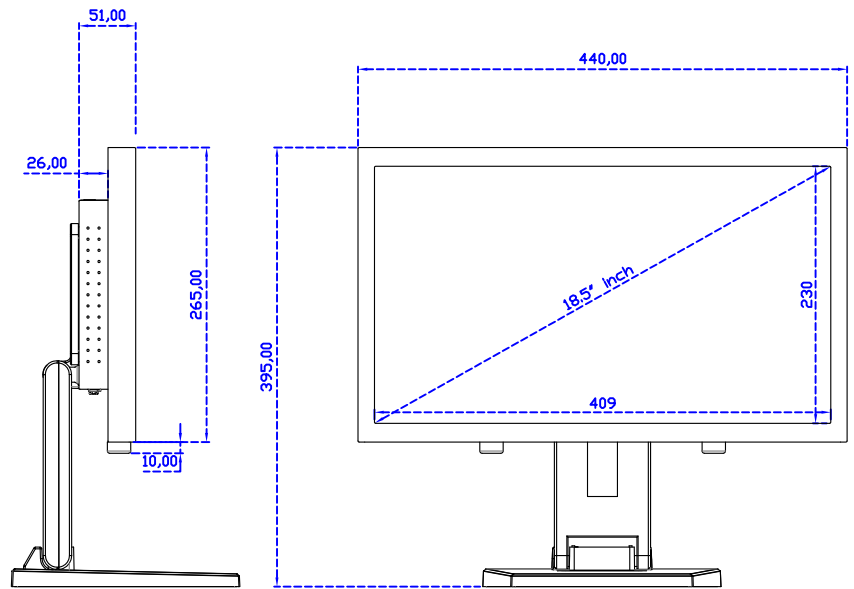

18.5" Desktop Touch Monitor.
(Foldable Stand)

AIM-TMxxxx185-R07WA_R09WA