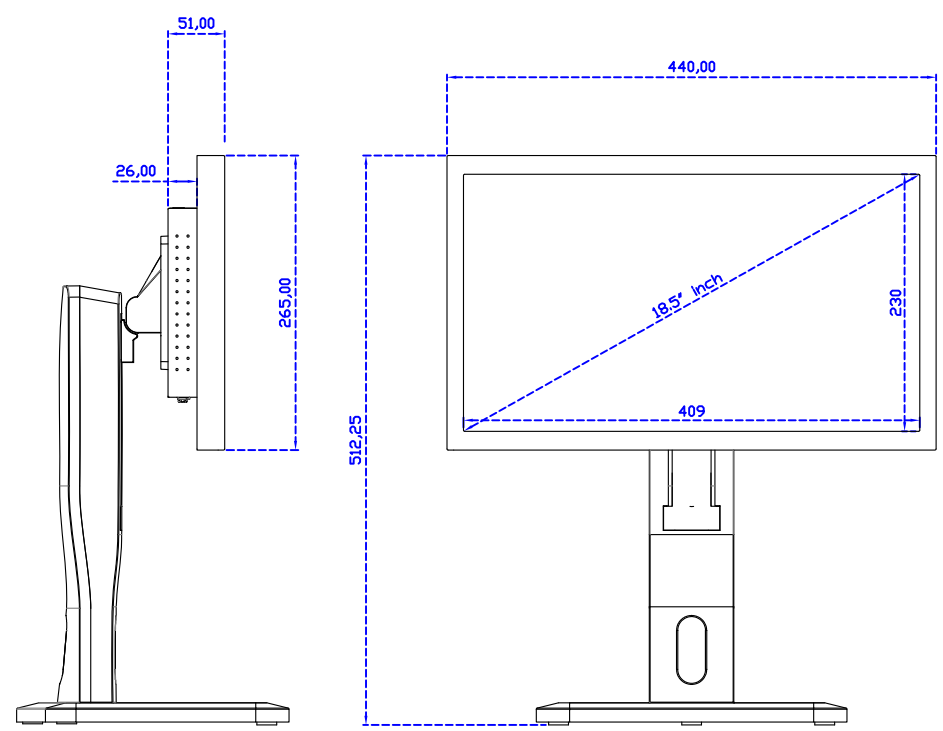

### Display Specifications :

Active Area	409 × 230 mm
Pixel Pitch	0.213 × 0.213 mm
Brightness	350 cd/m <sup>2</sup>
Contrast Ratio	1000 : 1
Resolution	1920 x 1080 ( Full HD )
Viewing Angle	L/R178° ; U/D178°
Response Time	20ms ( Tr + Tf )
Display Colors	16.7M
Display Modes	640×480 ; 800×600 ; 1024×768 ; 1280×720 ; 1280×800 ; 1280×1024 ; 1360×768 ; 1440×900 ; 1680×1050 ; 1920×1080
Signal input	VGA ; Audio ; Display Port ; HDMI
Speaker	1W ( 8Ω ) × 2
OSD Keyboard	⊙Power ⊙Auto adjust ⊕ ⊖ ⊙Menu
Power Source	DC 12V ( DC Jack Φ2.1mm )
Power Consumption	≤22w
Storage 、 Operation	-20~70°C ; -20~70°C
VESA	75×75 ; 100×100 mm
Casing Colors	Black ( OEM other colors )
Casing Size 、 Weight	440 × 265 × 51 mm ; 4.2 kg ( W×H×D ) ( Without Stand )
Carton 、 gross weight	550 × 400 × 180 mm ; 5.8 kg ( W×H×D )
Accessory	VGA cable / HDMI cable / Audio cable / AC90~260V Adapter / Power cable / USB or RS232 cable / Cleaning wipes / Driver Disk ※DP cable ( Optional )

## 18.5" Projected capacitive Multi-Touch Monitor ( 1920\*1080 )

AIM-TMOPxxxx185-R07W\_R09W

18.5" Desktop Touch Monitor.  
(Foldable Stand)

AIM-TMxxxx185-R07WA\_R09WA

DC\_12V/DP/HDMI/VGA/Audio

Touch\_USB/RS232

18.5" Desktop Touch Monitor.  
(Photo Stand)

AIM-TMxxxx185-R07WP\_R09WP

18.5" Desktop Touch Monitor.  
(PQS Stand)

AIM-TMxxxx185-R07wV\_R09wV

18.5" Desktop Touch Monitor.  
(Ergonomic Stand)

AIM-TMxxxx185-R07WY\_R09WY