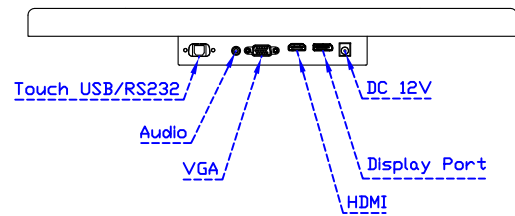

### Software Feature :

Draw Test	Position and linearity verification
Controller	Support multiple controllers
Languages	English · Simple Chinese · Traditional Chinese · Japanese · French · German · Spanish · Korean · Arabic · Czech · Danish · Dutch · Greek · Hungarian · Italian · Norwegian · Russian · Polish · Portuguese · Slovenian · Swedish · Thai · Turkish
Mouse Emulator	Right / left button emulation. Auto Right / left Click ( PDA function )
Touch Style	Drawing a Mode · button a Mode · Touch Off/ on Switch
Double Click	Configurable double click speed · Configurable double click area
Sound Modes	No sound · Touch down · Touch up
Display Support	display rotation · Support multiple monitors
Division Pattern	Support two halves and four parts with touch function, you can also create your own division patterns.
Settings:	
Edge compensation	Support edge compensation and you can also add your own numbers for it.
Support O.S	All Windows-32/64bit O.S Android ; Linux ; MAC

AIM-TMPCTU185-R09W V

AIM-TMPCTU185-R09W Y

**3 Year Warranty**  
LCD Panel 1 Year

18.5" Touch Monitor.  
 (VESA Mount)

AIM-TMxxx185-R07W\_R09W

X type mount (Default)

18.5" Embedded Touch Monitor.  
(Open Frame)