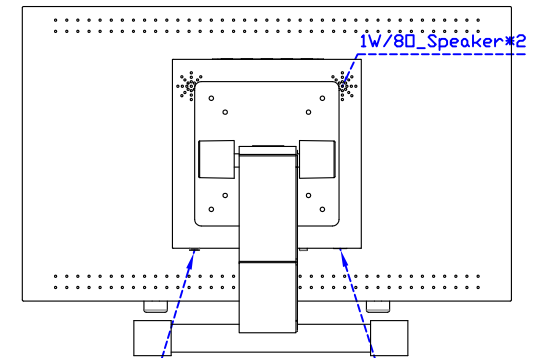

DC_12V/DP/HDMI/VGA/Audio

Touch_USB/RS232