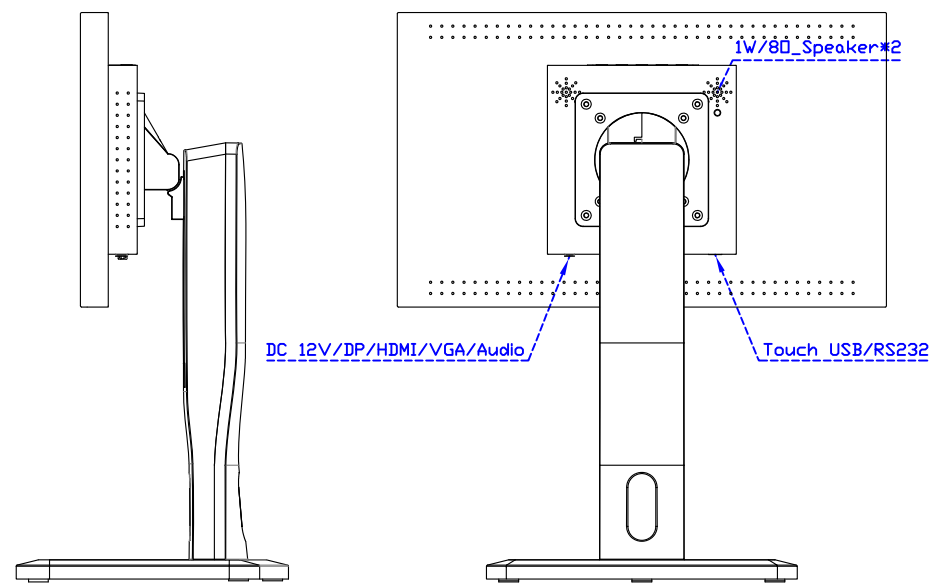

AIM-TMPCTU185-R09W V

AIM-TMPCTU185-R09W Y

**3 Year Warranty**  
LCD Panel 1 Year

18.5" Touch Monitor.  
 (VESA Mount)

AIM-TMxxx185-R07W\_R09W

X type mount (Default)

18.5" Embedded Touch Monitor.  
(Open Frame)

AIM-TMOPxxxx185-R07W\_R09W

18.5" Desktop Touch Monitor.  
(Foldable Stand)

AIM-TMxxxx185-R07WA\_R09WA

DC\_12V/DP/HDMI/VGA/Audio

Touch\_USB/RS232

18.5" Desktop Touch Monitor.  
(Photo Stand)

AIM-TMxxxx185-R07WP\_R09WP

18.5" Desktop Touch Monitor.  
(PQS Stand)

AIM-TMxxxx185-R07wV\_R09wV

18.5" Desktop Touch Monitor.  
(Ergonomic Stand)

AIM-TMxxxx185-R07WY\_R09WY