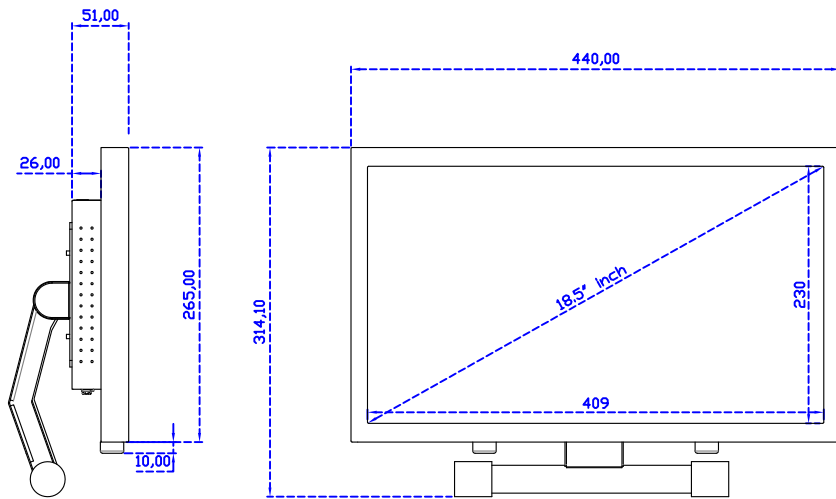

DC_12V/DP/HDMI/VGA/Audio

Touch_USB/RS232