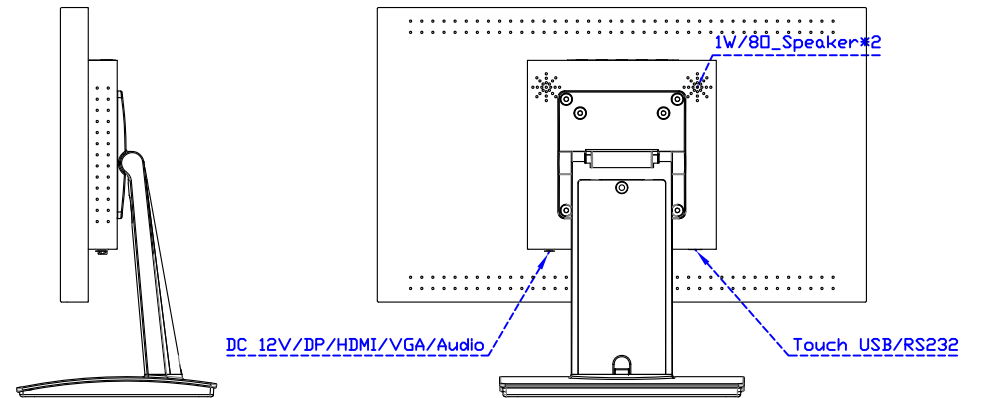

AIM-TMPCTU185-R09W V

AIM-TMPCTU185-R09W Y

**3 Year Warranty**  
LCD Panel 1 Year

18.5" Touch Monitor.  
 (VESA Mount)

AIM-TMxxx185-R07W\_R09W

X type mount (Default)

18.5" Embedded Touch Monitor.  
(Open Frame)

AIM-TMOPxxxx185-R07W\_R09W

18.5" Desktop Touch Monitor.  
(Foldable Stand)

AIM-TMxxxx185-R07WA\_R09WA

DC\_12V/DP/HDMI/VGA/Audio

Touch\_USB/RS232

18.5" Desktop Touch Monitor.  
(Photo Stand)

AIM-TMxxxx185-R07WP\_R09WP

18.5" Desktop Touch Monitor.  
(PQS Stand)

AIM-TMxxxx185-R07wV\_R09wV

18.5" Desktop Touch Monitor.  
(Ergonomic Stand)

AIM-TMxxxx185-R07WY\_R09WY