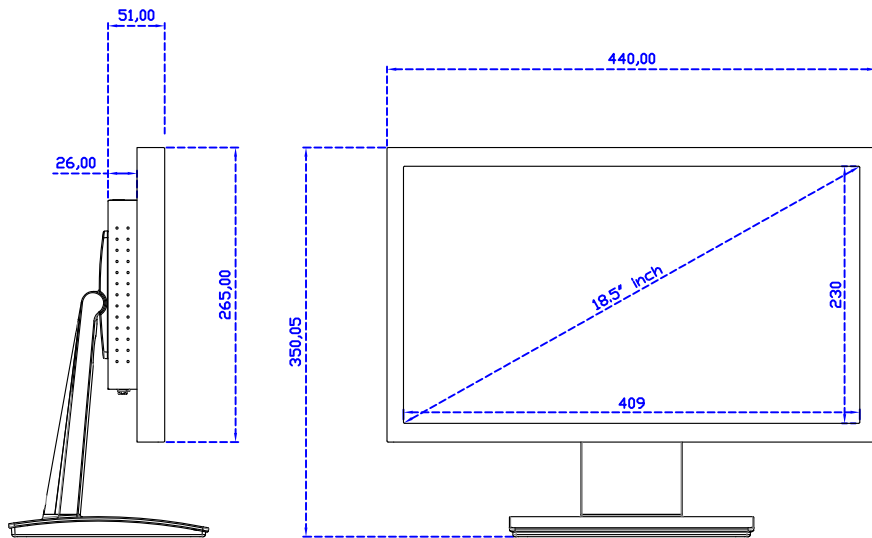

### Display Specifications :

Active Area	409 × 230 mm
Pixel Pitch	0.213 × 0.213 mm
Brightness	350 cd/m <sup>2</sup>
Contrast Ratio	1000 : 1
Resolution	1920 x 1080 ( Full HD )
Viewing Angle	L/R178° ; U/D178°
Response Time	20ms ( Tr + Tf )
Display Colors	16.7M
Display Modes	640×480 ; 800×600 ; 1024×768 ; 1280×720 ; 1280×800 ; 1280×1024 ; 1360×768 ; 1440×900 ; 1680×1050 ; 1920×1080
Signal input	VGA ; Audio ; Display Port ; HDMI
Speaker	1W ( 8Ω ) × 2
OSD Keyboard	⊙Power ⊙Auto adjust ⊕ ⊖ ⊙Menu
Power Source	DC 12V ( DC Jack Φ2.1mm )
Power Consumption	≤22w
Storage 、 Operation	-20~70°C ; -20~70°C
VESA	75×75 ; 100×100 mm
Casing Colors	Black ( OEM other colors )
Casing Size 、 Weight	440 × 265 × 51 mm ; 4.2 kg ( W×H×D ) ( Without Stand )
Carton 、 gross weight	550 × 400 × 180 mm ; 5.8 kg ( W×H×D )
Accessory	VGA cable / HDMI cable / Audio cable / AC90~260V Adapter / Power cable / USB or RS232 cable / Cleaning wipes / Driver Disk ※DP cable ( Optional )

## 18.5" Projected capacitive Multi-Touch Monitor ( 1920\*1080 )

AIM-TMOPxxxx185-R07W\_R09W

18.5" Desktop Touch Monitor.  
(Foldable Stand)

AIM-TMxxxx185-R07WA\_R09WA

DC\_12V/DP/HDMI/VGA/Audio

Touch\_USB/RS232

18.5" Desktop Touch Monitor.  
(Photo Stand)

AIM-TMxxxx185-R07WP\_R09WP

18.5" Desktop Touch Monitor.  
(PQS Stand)

AIM-TMxxxx185-R07wV\_R09wV

18.5" Desktop Touch Monitor.  
(Ergonomic Stand)

AIM-TMxxxx185-R07WY\_R09WY