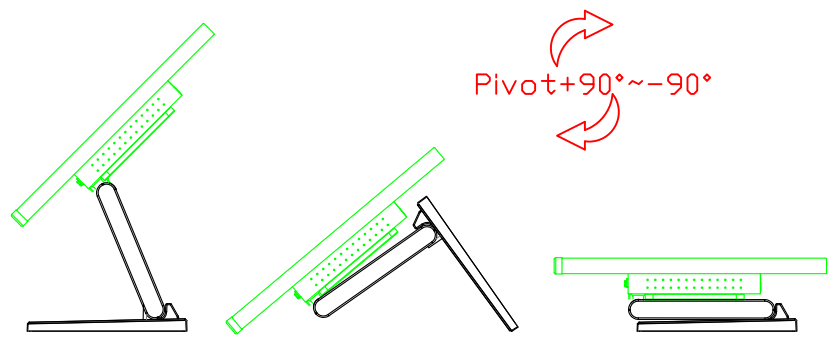

18.5" Desktop Touch Monitor.
(Foldable Stand)

AIM-TMxxxx185-R07WA_R09WA