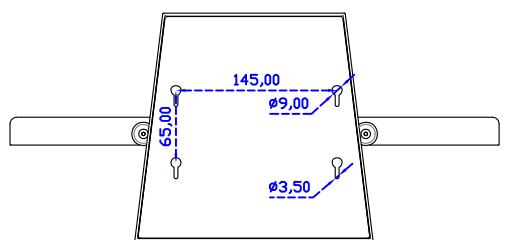

18.5" Desktop Touch Monitor.
(Foldable Stand)

AIM-TMxxxx185-R07WA_R09WA