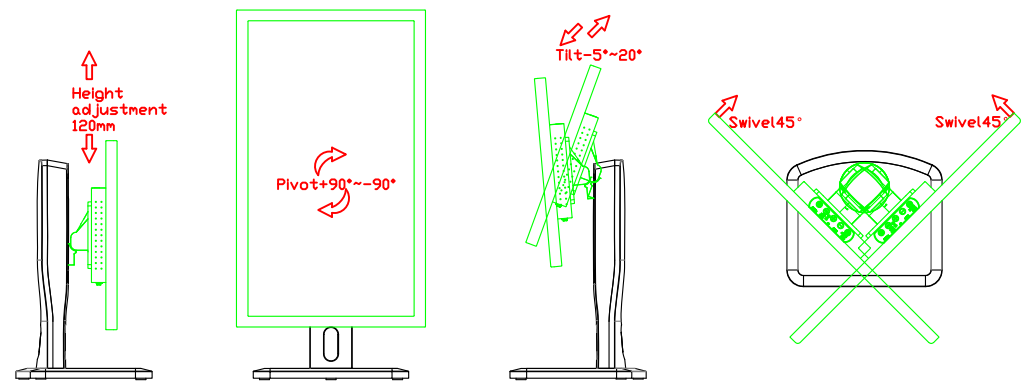

AIM-TMOPxxxx185-R07W\_R09W

18.5" Desktop Touch Monitor.  
(Foldable Stand)

AIM-TMxxxx185-R07WA\_R09WA

DC\_12V/DP/HDMI/VGA/Audio

Touch\_USB/RS232

18.5" Desktop Touch Monitor.  
(Photo Stand)

AIM-TMxxxx185-R07WP\_R09WP

18.5" Desktop Touch Monitor.  
(PQS Stand)

AIM-TMxxxx185-R07wV\_R09wV

18.5" Desktop Touch Monitor.  
(Ergonomic Stand)

AIM-TMxxxx185-R07WY\_R09WY