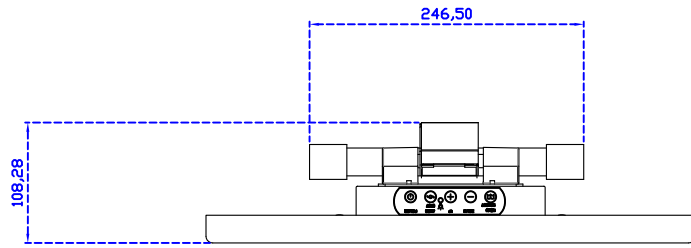

AIM-TMPCTU185-R09W V

AIM-TMPCTU185-R09W Y

3 Year Warranty
LCD Panel 1 Year

18.5" Touch Monitor.
 (VESA Mount)

AIM-TMxxx185-R07W_R09W

X type mount (Default)

18.5" Embedded Touch Monitor.
(Open Frame)

AIM-TMOPxxxx185-R07W_R09W

18.5" Desktop Touch Monitor.
(Foldable Stand)

AIM-TMxxxx185-R07WA_R09WA

18.5" Desktop Touch Monitor.
(Photo Stand)

AIM-TMxxxx185-R07WP_R09WP

18.5" Desktop Touch Monitor.
(PQS Stand)

AIM-TMxxxx185-R07WV_R09WV