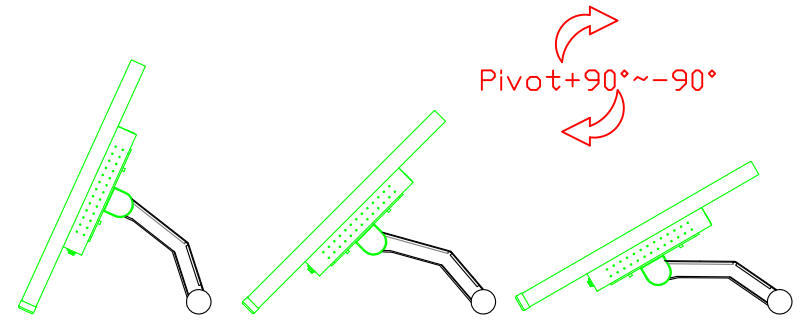

18.5" Desktop Touch Monitor.
(Photo Stand)

AIM-TMxxxx185-R07WP_R09WP