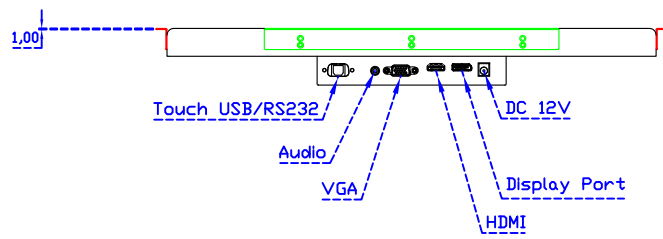

AIM-TMPCTU185-R09W V

AIM-TMPCTU185-R09W Y

3 Year Warranty
LCD Panel 1 Year

18.5" Touch Monitor.
 (VESA Mount)

AIM-TMxxx185-R07W_R09W

X type mount (Default)

18.5" Embedded Touch Monitor.
(Open Frame)

AIM-TMOPxxxx185-R07W_R09W

18.5" Desktop Touch Monitor.
(Foldable Stand)

AIM-TMxxxx185-R07WA_R09WA

18.5" Desktop Touch Monitor.
(Photo Stand)

AIM-TMxxxx185-R07WP_R09WP

18.5" Desktop Touch Monitor.
(PQS Stand)

AIM-TMxxxx185-R07WV_R09WV