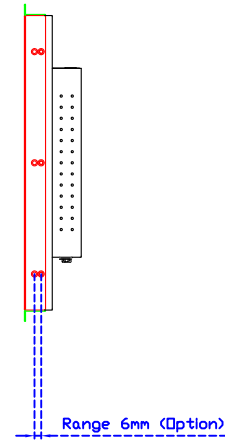

AIM-TMPCTU185-R09W V

AIM-TMPCTU185-R09W Y

3 Year Warranty
LCD Panel 1 Year

18.5" Touch Monitor.
 (VESA Mount)

AIM-TMxxx185-R07W_R09W

X type mount (Default)

18.5" Embedded Touch Monitor.
(Open Frame)

AIM-TMOPxxxx185-R07W_R09W

18.5" Desktop Touch Monitor.
(Foldable Stand)

AIM-TMxxxx185-R07WA_R09WA

18.5" Desktop Touch Monitor.
(Photo Stand)

AIM-TMxxxx185-R07WP_R09WP

18.5" Desktop Touch Monitor.
(PQS Stand)

AIM-TMxxxx185-R07WV_R09WV

18.5" Desktop Touch Monitor.
(Ergonomic Stand)

AIM-TMxxxx185-R07WY_R09WY