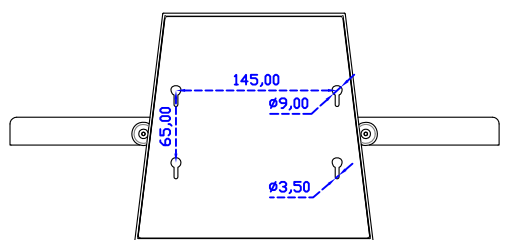

AIM-TMPCTU185-R09W V

AIM-TMPCTU185-R09W Y

3 Year Warranty
LCD Panel 1 Year

18.5" Touch Monitor.
 (VESA Mount)

AIM-TMxxx185-R07W_R09W

X type mount (Default)

18.5" Embedded Touch Monitor.
(Open Frame)

AIM-TMOPxxxx185-R07W_R09W

18.5" Desktop Touch Monitor.
(Foldable Stand)

AIM-TMxxxx185-R07WA_R09WA

18.5" Desktop Touch Monitor.
(Photo Stand)

AIM-TMxxxx185-R07WP_R09WP

18.5" Desktop Touch Monitor.
(PQS Stand)

AIM-TMxxxx185-R07WV_R09WV