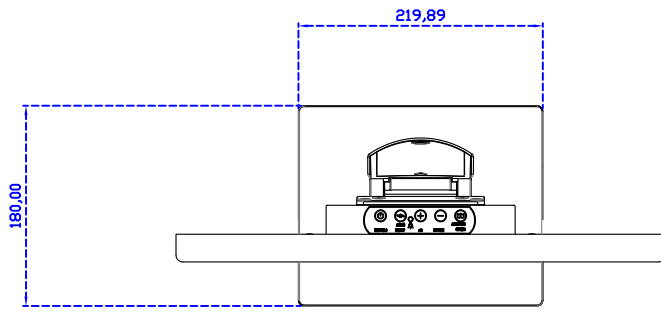

AIM-TMPCTU185-R09W V

AIM-TMPCTU185-R09W Y

3 Year Warranty
LCD Panel 1 Year

18.5" Touch Monitor.
 (VESA Mount)

AIM-TMxxx185-R07W_R09W

X type mount (Default)

18.5" Embedded Touch Monitor.
(Open Frame)

AIM-TMOPxxxx185-R07W_R09W

18.5" Desktop Touch Monitor.
(Foldable Stand)

AIM-TMxxxx185-R07WA_R09WA

18.5" Desktop Touch Monitor.
(Photo Stand)

AIM-TMxxxx185-R07WP_R09WP

18.5" Desktop Touch Monitor.
(PQS Stand)

AIM-TMxxxx185-R07WV_R09WV

18.5" Desktop Touch Monitor.
(Ergonomic Stand)

AIM-TMxxxx185-R07WY_R09WY