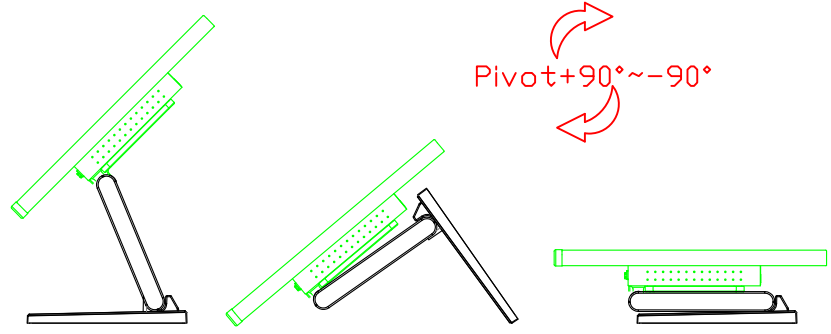

AIM-TMPCTU185-R09W V

AIM-TMPCTU185-R09W Y

3 Year Warranty
LCD Panel 1 Year

18.5" Touch Monitor.
 (VESA Mount)

AIM-TMxxx185-R07W_R09W

X type mount (Default)

18.5" Embedded Touch Monitor.
(Open Frame)

AIM-TMOPxxxx185-R07W_R09W

18.5" Desktop Touch Monitor.
(Foldable Stand)

AIM-TMxxxx185-R07WA_R09WA

18.5" Desktop Touch Monitor.
(Photo Stand)

AIM-TMxxxx185-R07WP_R09WP

18.5" Desktop Touch Monitor.
(PQS Stand)

AIM-TMxxxx185-R07WV_R09WV