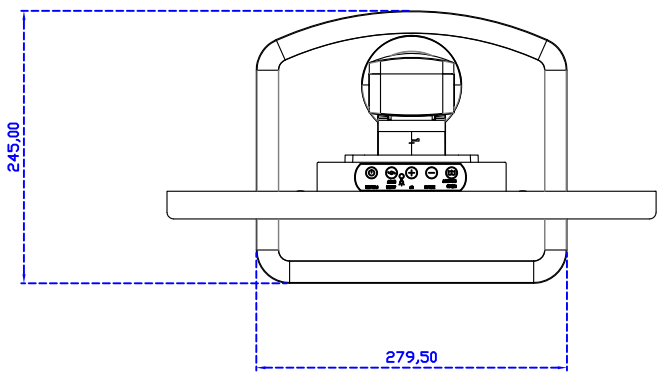

AIM-TMPCTU185-R09W V

AIM-TMPCTU185-R09W Y

3 Year Warranty
LCD Panel 1 Year

18.5" Touch Monitor.
 (VESA Mount)

AIM-TMxxx185-R07W_R09W

X type mount (Default)

18.5" Embedded Touch Monitor.
(Open Frame)

AIM-TMOPxxxx185-R07W_R09W

18.5" Desktop Touch Monitor.
(Foldable Stand)

AIM-TMxxxx185-R07WA_R09WA

18.5" Desktop Touch Monitor.
(Photo Stand)

AIM-TMxxxx185-R07WP_R09WP

18.5" Desktop Touch Monitor.
(PQS Stand)

AIM-TMxxxx185-R07WV_R09WV

18.5" Desktop Touch Monitor.
(Ergonomic Stand)

AIM-TMxxxx185-R07WY_R09WY