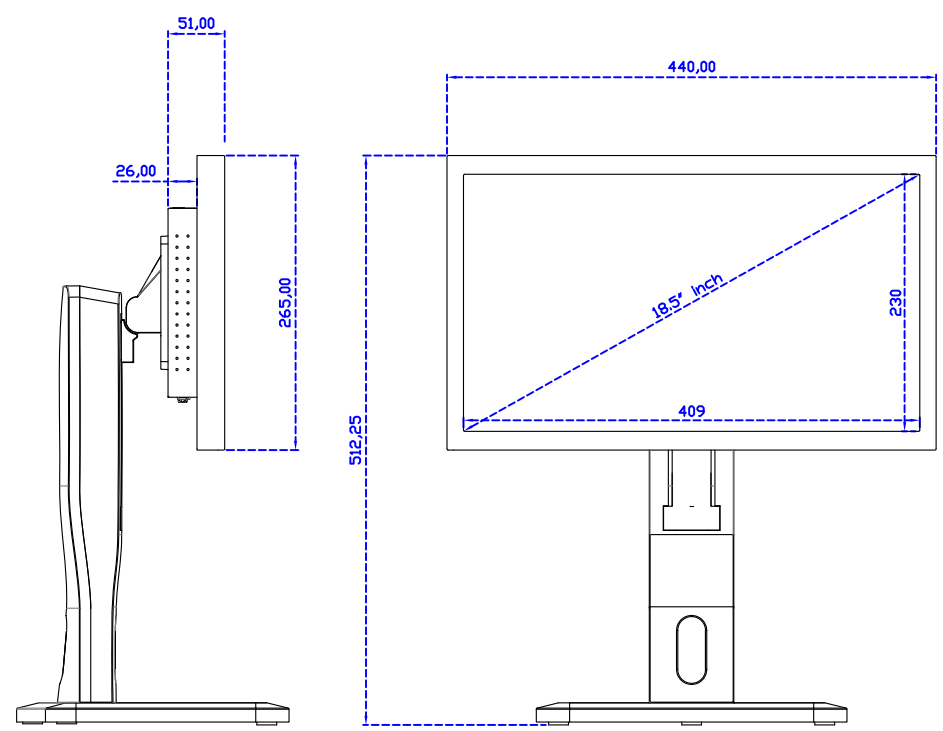

AIM-TMPCTU185-R09W V

AIM-TMPCTU185-R09W Y

3 Year Warranty
LCD Panel 1 Year

18.5" Touch Monitor.
 (VESA Mount)

AIM-TMxxx185-R07W_R09W

X type mount (Default)

18.5" Embedded Touch Monitor.
(Open Frame)

AIM-TMOPxxxx185-R07W_R09W

18.5" Desktop Touch Monitor.
(Foldable Stand)

AIM-TMxxxx185-R07WA_R09WA

18.5" Desktop Touch Monitor.
(Photo Stand)

AIM-TMxxxx185-R07WP_R09WP

18.5" Desktop Touch Monitor.
(PQS Stand)

AIM-TMxxxx185-R07WV_R09WV

18.5" Desktop Touch Monitor.
(Ergonomic Stand)

AIM-TMxxxx185-R07WY_R09WY