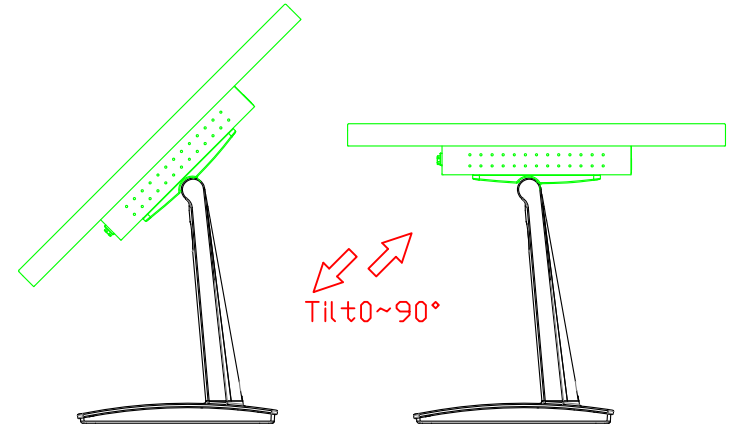

AIM-TMPCTU185-R09W V

AIM-TMPCTU185-R09W Y

3 Year Warranty
LCD Panel 1 Year

18.5" Touch Monitor.
 (VESA Mount)

AIM-TMxxx185-R07W_R09W

X type mount (Default)

18.5" Embedded Touch Monitor.
(Open Frame)

AIM-TMOPxxxx185-R07W_R09W

18.5" Desktop Touch Monitor.
(Foldable Stand)

AIM-TMxxxx185-R07WA_R09WA

18.5" Desktop Touch Monitor.
(Photo Stand)

AIM-TMxxxx185-R07WP_R09WP

18.5" Desktop Touch Monitor.
(PQS Stand)

AIM-TMxxxx185-R07WV_R09WV