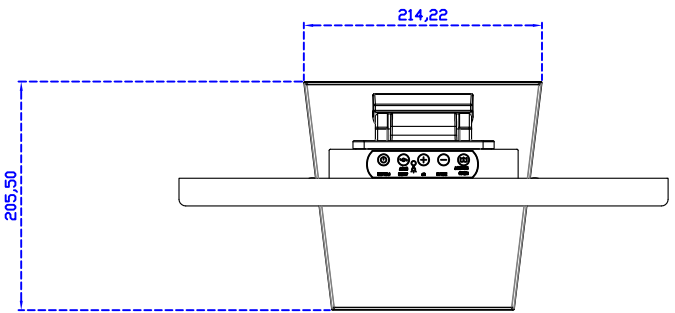

AIM-TMPCTU185-R09W V

AIM-TMPCTU185-R09W Y

3 Year Warranty
LCD Panel 1 Year

18.5" Touch Monitor.
 (VESA Mount)

AIM-TMxxx185-R07W_R09W

X type mount (Default)

18.5" Embedded Touch Monitor.
(Open Frame)

AIM-TMOPxxxx185-R07W_R09W

18.5" Desktop Touch Monitor.
(Foldable Stand)

AIM-TMxxxx185-R07WA_R09WA

18.5" Desktop Touch Monitor.
(Photo Stand)

AIM-TMxxxx185-R07WP_R09WP

18.5" Desktop Touch Monitor.
(PQS Stand)

AIM-TMxxxx185-R07WV_R09WV

18.5" Desktop Touch Monitor.
(Ergonomic Stand)

AIM-TMxxxx185-R07WY_R09WY