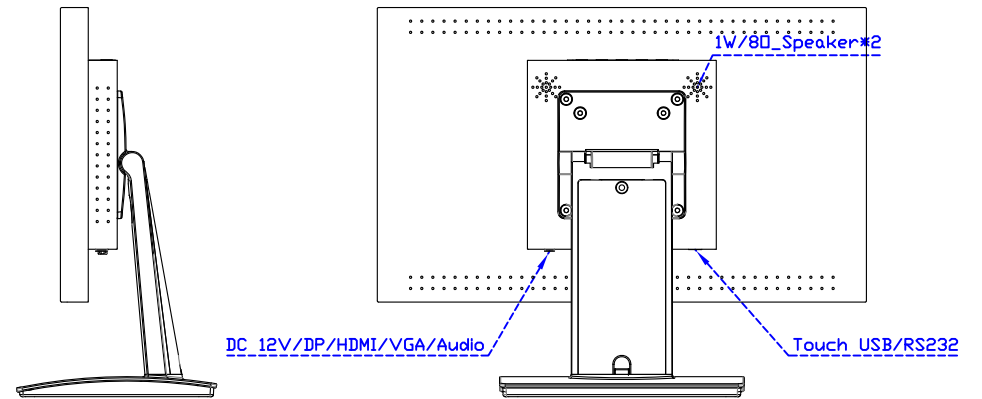

AIM-TMPCTU185-R09W V

AIM-TMPCTU185-R09W Y

3 Year Warranty
LCD Panel 1 Year

18.5" Touch Monitor.
 (VESA Mount)

AIM-TMxxx185-R07W_R09W

X type mount (Default)

18.5" Embedded Touch Monitor.
(Open Frame)

AIM-TMOPxxxx185-R07W_R09W

18.5" Desktop Touch Monitor.
(Foldable Stand)

AIM-TMxxxx185-R07WA_R09WA

18.5" Desktop Touch Monitor.
(Photo Stand)

AIM-TMxxxx185-R07WP_R09WP

18.5" Desktop Touch Monitor.
(PQS Stand)

AIM-TMxxxx185-R07WV_R09WV

18.5" Desktop Touch Monitor.
(Ergonomic Stand)

AIM-TMxxxx185-R07WY_R09WY