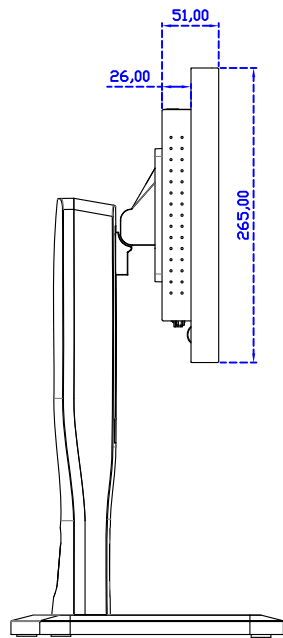

18.5" Projected capacitive Multi-Touch Monitor (1920*1080)

Display Specifications :

Active Area	409 × 230 mm
Pixel Pitch	0.213 × 0.213 mm
Brightness	350 cd/m ²
Contrast Ratio	1000 : 1
Resolution	1920 x 1080 (Full HD)
Viewing Angle	L/R178° ; U/D178°
Response Time	20ms (Tr + Tf)
Display Colors	16.7M
Display Modes	640×480 ; 800×600 ; 1024×768 ; 1280×720 ; 1280×800 ; 1280×1024 ; 1360×768 ; 1440×900 ; 1680×1050 ; 1920×1080
Signal input	VGA ; Audio ; DVI
Speaker	1W (8Ω) × 2
OSD Keyboard	⊙Power ⊙Auto adjust ⊕ ⊖ ⊙Menu
Power Source	DC 12V (DC Jack Φ2.1mm)
Power Consumption	≤22w
Storage 、 Operation	-20~70°C ; -20~70°C
VESA	75×75 ; 100×100 mm
Casing Colors	Black (OEM other colors)
Casing Size 、 Weight	440 × 265 × 51 mm ; 4.2 kg (W×H×D) (Without Stand)
Carton 、 gross weight	550 × 400 × 180 mm ; 5.8 kg (W×H×D)
Accessory	VGA cable / Audio cable / AC90~260V Adapter / Power cable / USB or RS232 cable / Cleaning wipes / Driver Disk ※DVI cable (Optional)

AIM-TMPCTU185-R03W V

AIM-TMPCTU185-R03W Y

3 Year Warranty
LCD Panel 1 Year

18.5" Touch Monitor.
 (VESA Mount)

AIM-TMxxxx185-R01W_R03W

18.5" Embedded Touch Monitor.
(Open Frame)

AIM-TMOPxxxx185-R01W_R03W

18.5" Desktop Touch Monitor.
(Foldable Stand)

AIM-TMxxxx185-R01WA_R03WA

18.5" Desktop Touch Monitor.
(Photo Stand)

AIM-TMxxxx185-R01WP_R03WP

18.5" Desktop Touch Monitor.
(POS Stand)

AIM-TMxxx185-R01WV_R03WV

18.5" Desktop Touch Monitor.
(Ergonomic Stand)