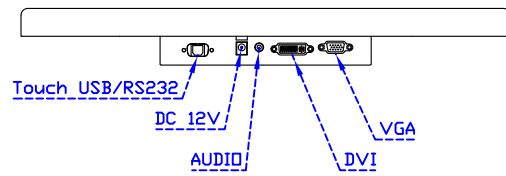

Software Feature :

Draw Test	Position and linearity verification
Controller	Support multiple controllers
Languages	English · Simple Chinese · Traditional Chinese · Japanese · French · German · Spanish · Korean · Arabic · Czech · Danish · Dutch · Greek · Hungarian · Italian · Norwegian · Russian · Polish · Portuguese · Slovenian · Swedish · Thai · Turkish
Mouse Emulator	Right / left button emulation. Auto Right / left Click (PDA function)
Touch Style	Drawing a Mode · button a Mode · Touch Off/ on Switch
Double Click	Configurable double click speed · Configurable double click area
Sound Modes	No sound · Touch down · Touch up
Display Support	display rotation · Support multiple monitors
Division Pattern	Support two halves and four parts with touch function, you can also create your own division patterns.
Settings:	
Edge compensation	Support edge compensation and you can also add your own numbers for it.
Support O.S	All Windows-32/64bit O.S Android ; Linux ; MAC

AIM-TMPCTU185-R03W V

AIM-TMPCTU185-R03W Y

3 Year Warranty
LCD Panel 1 Year

18.5" Touch Monitor.
 (VESA Mount)

AIM-TMxxxx185-R01W_R03W

18.5" Embedded Touch Monitor.
(Open Frame)

AIM-TMOPxxxx185-R01W_R03W

18.5" Desktop Touch Monitor.
(Foldable Stand)