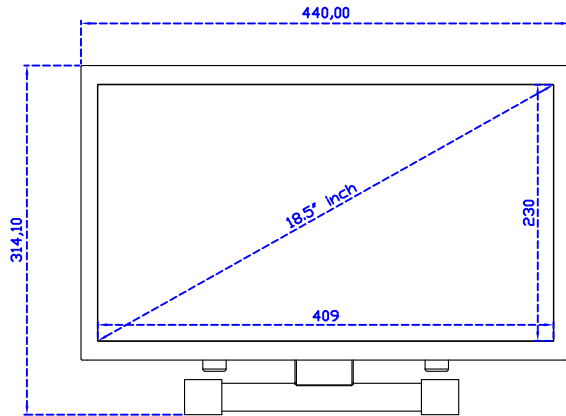

18.5" Projected capacitive Multi-Touch Monitor (1920*1080)

Display Specifications :

Active Area	409 × 230 mm
Pixel Pitch	0.213 × 0.213 mm
Brightness	350 cd/m ²
Contrast Ratio	1000 : 1
Resolution	1920 x 1080 (Full HD)
Viewing Angle	L/R178° ; U/D178°
Response Time	20ms (Tr + Tf)
Display Colors	16.7M
Display Modes	640×480 ; 800×600 ; 1024×768 ; 1280×720 ; 1280×800 ; 1280×1024 ; 1360×768 ; 1440×900 ; 1680×1050 ; 1920×1080
Signal input	VGA ; Audio ; DVI
Speaker	1W (8Ω) × 2
OSD Keyboard	⊙Power ⊙Auto adjust ⊕ ⊖ ⊙Menu
Power Source	DC 12V (DC Jack Φ2.1mm)
Power Consumption	≤22w
Storage 、 Operation	-20~70°C ; -20~70°C
VESA	75×75 ; 100×100 mm
Casing Colors	Black (OEM other colors)
Casing Size 、 Weight	440 × 265 × 51 mm ; 4.2 kg (W×H×D) (Without Stand)
Carton 、 gross weight	550 × 400 × 180 mm ; 5.8 kg (W×H×D)
Accessory	VGA cable / Audio cable / AC90~260V Adapter / Power cable / USB or RS232 cable / Cleaning wipes / Driver Disk ※DVI cable (Optional)

AIM-TMPCTU185-R03W V

AIM-TMPCTU185-R03W Y

3 Year Warranty
LCD Panel 1 Year

18.5" Touch Monitor.
 (VESA Mount)

AIM-TMxxxx185-R01W_R03W

18.5" Embedded Touch Monitor.
(Open Frame)

AIM-TMOPxxxx185-R01W_R03W

18.5" Desktop Touch Monitor.
(Foldable Stand)

AIM-TMxxxx185-R01WA_R03WA

18.5" Desktop Touch Monitor.
(Photo Stand)

AIM-TMxxxx185-R01WP_R03WP

18.5" Desktop Touch Monitor.
(POS Stand)

AIM-TMxxx185-R01WV_R03WV

18.5" Desktop Touch Monitor.
(Ergonomic Stand)