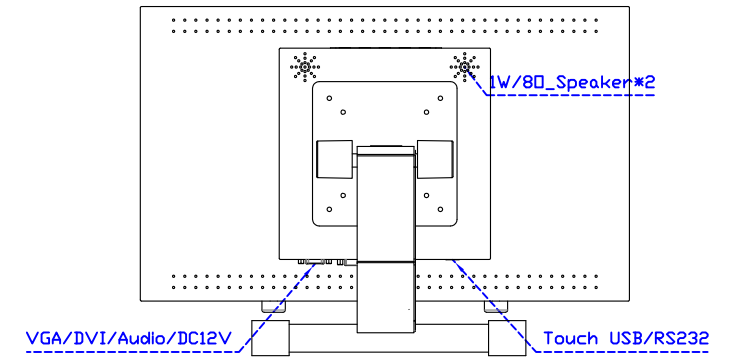

Software Feature :

Draw Test	Position and linearity verification
Controller	Support multiple controllers
Languages	English · Simple Chinese · Traditional Chinese · Japanese · French · German · Spanish · Korean · Arabic · Czech · Danish · Dutch · Greek · Hungarian · Italian · Norwegian · Russian · Polish · Portuguese · Slovenian · Swedish · Thai · Turkish
Mouse Emulator	Right / left button emulation. Auto Right / left Click (PDA function)
Touch Style	Drawing a Mode · button a Mode · Touch Off/ on Switch
Double Click	Configurable double click speed · Configurable double click area
Sound Modes	No sound · Touch down · Touch up
Display Support	display rotation · Support multiple monitors
Division Pattern	Support two halves and four parts with touch function, you can also create your own division patterns.
Settings:	
Edge compensation	Support edge compensation and you can also add your own numbers for it.
Support O.S	All Windows-32/64bit O.S Android ; Linux ; MAC

AIM-TMPCTU185-R03W V

AIM-TMPCTU185-R03W Y

3 Year Warranty
LCD Panel 1 Year

18.5" Touch Monitor.
 (VESA Mount)

AIM-TMxxxx185-R01W_R03W

18.5" Embedded Touch Monitor.
(Open Frame)

AIM-TMOPxxxx185-R01W_R03W

18.5" Desktop Touch Monitor.
(Foldable Stand)

AIM-TMxxxx185-R01WA_R03WA

18.5" Desktop Touch Monitor.
(Photo Stand)

AIM-TMxxxx185-R01WP_R03WP

18.5" Desktop Touch Monitor.
(POS Stand)

AIM-TMxxx185-R01WV_R03WV

18.5" Desktop Touch Monitor.
(Ergonomic Stand)