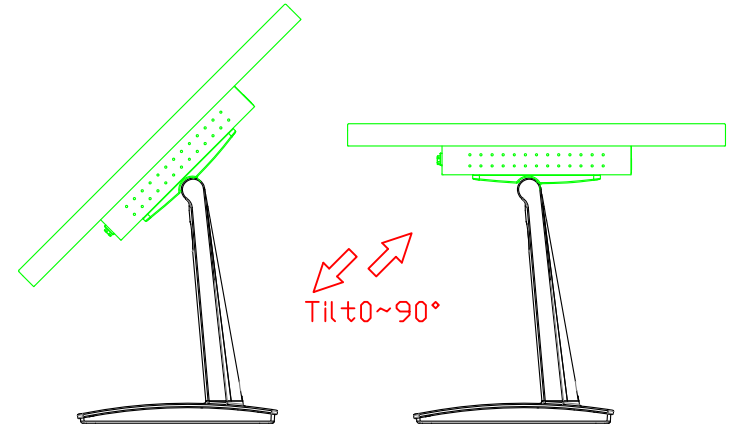

AIM-TMPCTU185-R03W V

AIM-TMPCTU185-R03W Y

3 Year Warranty
LCD Panel 1 Year

18.5" Touch Monitor.
 (VESA Mount)

AIM-TMxxxx185-R01W_R03W

18.5" Embedded Touch Monitor.
(Open Frame)

AIM-TMOPxxxx185-R01W_R03W

18.5" Desktop Touch Monitor.
(Foldable Stand)

AIM-TMxxxx185-R01WA_R03WA

18.5" Desktop Touch Monitor.
(Photo Stand)

AIM-TMxxxx185-R01WP_R03WP

18.5" Desktop Touch Monitor.
(POS Stand)

AIM-TMxxx185-R01WV_R03WV

18.5" Desktop Touch Monitor.
(Ergonomic Stand)