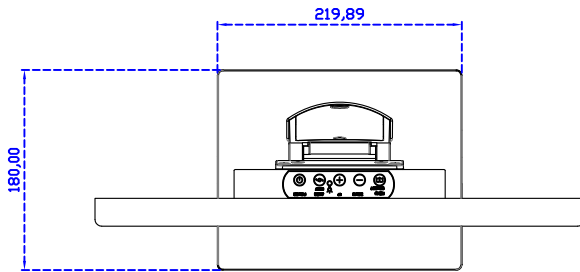

AIM-TMPCTU185-R03W V

AIM-TMPCTU185-R03W Y

3 Year Warranty
LCD Panel 1 Year

18.5" Touch Monitor.
 (VESA Mount)

AIM-TMxxxx185-R01W_R03W

18.5" Embedded Touch Monitor.
(Open Frame)

AIM-TMOPxxxx185-R01W_R03W

18.5" Desktop Touch Monitor.
(Foldable Stand)

AIM-TMxxxx185-R01WA_R03WA

18.5" Desktop Touch Monitor.
(Photo Stand)

AIM-TMxxxx185-R01WP_R03WP

18.5" Desktop Touch Monitor.
(POS Stand)

AIM-TMxxx185-R01WV_R03WV

18.5" Desktop Touch Monitor.
(Ergonomic Stand)