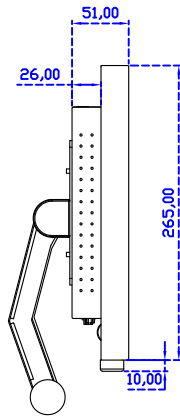

18.5" Projected capacitive Multi-Touch Monitor (1920*1080)

Display Specifications :

Active Area	409 × 230 mm
Pixel Pitch	0.213 × 0.213 mm
Brightness	350 cd/m ²
Contrast Ratio	1000 : 1
Resolution	1920 x 1080 (Full HD)
Viewing Angle	L/R178° ; U/D178°
Response Time	20ms (Tr + Tf)
Display Colors	16.7M
Display Modes	640×480 ; 800×600 ; 1024×768 ; 1280×720 ; 1280×800 ; 1280×1024 ; 1360×768 ; 1440×900 ; 1680×1050 ; 1920×1080
Signal input	VGA ; Audio ; DVI
Speaker	1W (8Ω) × 2
OSD Keyboard	⊙Power ⊙Auto adjust ⊕ ⊖ ⊙Menu
Power Source	DC 12V (DC Jack Φ2.1mm)
Power Consumption	≤22w
Storage 、 Operation	-20~70°C ; -20~70°C
VESA	75×75 ; 100×100 mm
Casing Colors	Black (OEM other colors)
Casing Size 、 Weight	440 × 265 × 51 mm ; 4.2 kg (W×H×D) (Without Stand)
Carton 、 gross weight	550 × 400 × 180 mm ; 5.8 kg (W×H×D)
Accessory	VGA cable / Audio cable / AC90~260V Adapter / Power cable / USB or RS232 cable / Cleaning wipes / Driver Disk ※DVI cable (Optional)

AIM-TMPCTU185-R03W V

AIM-TMPCTU185-R03W Y

3 Year Warranty
LCD Panel 1 Year

18.5" Touch Monitor.
 (VESA Mount)

AIM-TMxxxx185-R01W_R03W

18.5" Embedded Touch Monitor.
(Open Frame)

AIM-TMOPxxxx185-R01W_R03W

18.5" Desktop Touch Monitor.
(Foldable Stand)

AIM-TMxxxx185-R01WA_R03WA

18.5" Desktop Touch Monitor.
(Photo Stand)

AIM-TMxxxx185-R01WP_R03WP

18.5" Desktop Touch Monitor.
(POS Stand)

AIM-TMxxx185-R01WV_R03WV

18.5" Desktop Touch Monitor.
(Ergonomic Stand)