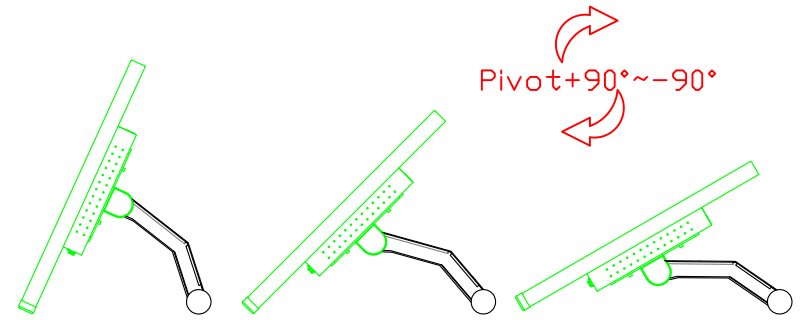

Software Feature :

Draw Test	Position and linearity verification
Controller	Support multiple controllers
Languages	English · Simple Chinese · Traditional Chinese · Japanese · French · German · Spanish · Korean · Arabic · Czech · Danish · Dutch · Greek · Hungarian · Italian · Norwegian · Russian · Polish · Portuguese · Slovenian · Swedish · Thai · Turkish
Mouse Emulator	Right / left button emulation. Auto Right / left Click (PDA function)
Touch Style	Drawing a Mode · button a Mode · Touch Off/ on Switch
Double Click	Configurable double click speed · Configurable double click area
Sound Modes	No sound · Touch down · Touch up
Display Support	display rotation · Support multiple monitors
Division Pattern	Support two halves and four parts with touch function, you can also create your own division patterns.
Settings:	
Edge compensation	Support edge compensation and you can also add your own numbers for it.
Support O.S	All Windows-32/64bit O.S Android ; Linux ; MAC

AIM-TMPCTU185-R03W V

AIM-TMPCTU185-R03W Y

3 Year Warranty
LCD Panel 1 Year

18.5" Touch Monitor.
 (VESA Mount)

AIM-TMxxxx185-R01W_R03W

18.5" Embedded Touch Monitor.
(Open Frame)

AIM-TMOPxxxx185-R01W_R03W

18.5" Desktop Touch Monitor.
(Foldable Stand)

AIM-TMxxxx185-R01WA_R03WA

18.5" Desktop Touch Monitor.
(Photo Stand)

AIM-TMxxxx185-R01WP_R03WP

18.5" Desktop Touch Monitor.
(POS Stand)

AIM-TMxxx185-R01WV_R03WV

18.5" Desktop Touch Monitor.
(Ergonomic Stand)