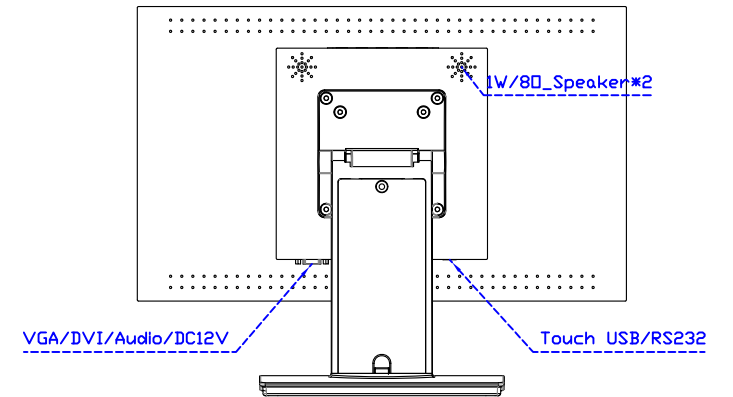

AIM-TMPCTU185-R03W V

AIM-TMPCTU185-R03W Y

3 Year Warranty
LCD Panel 1 Year

18.5" Touch Monitor.
 (VESA Mount)

AIM-TMxxxx185-R01W_R03W

18.5" Embedded Touch Monitor.
(Open Frame)

AIM-TMOPxxxx185-R01W_R03W

18.5" Desktop Touch Monitor.
(Foldable Stand)

AIM-TMxxxx185-R01WA_R03WA

18.5" Desktop Touch Monitor.
(Photo Stand)

AIM-TMxxxx185-R01WP_R03WP

18.5" Desktop Touch Monitor.
(POS Stand)

AIM-TMxxx185-R01WV_R03WV

18.5" Desktop Touch Monitor.
(Ergonomic Stand)