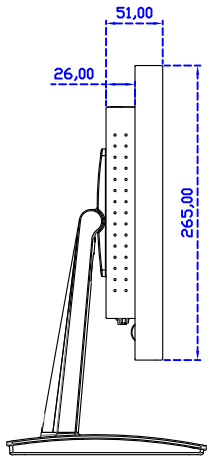

18.5" Projected capacitive Multi-Touch Monitor (1920*1080)

Display Specifications :

Active Area	409 × 230 mm
Pixel Pitch	0.213 × 0.213 mm
Brightness	350 cd/m ²
Contrast Ratio	1000 : 1
Resolution	1920 x 1080 (Full HD)
Viewing Angle	L/R178° ; U/D178°
Response Time	20ms (Tr + Tf)
Display Colors	16.7M
Display Modes	640×480 ; 800×600 ; 1024×768 ; 1280×720 ; 1280×800 ; 1280×1024 ; 1360×768 ; 1440×900 ; 1680×1050 ; 1920×1080
Signal input	VGA ; Audio ; DVI
Speaker	1W (8Ω) × 2
OSD Keyboard	⊙Power ⊙Auto adjust ⊕ ⊖ ⊙Menu
Power Source	DC 12V (DC Jack Φ2.1mm)
Power Consumption	≤22w
Storage 、 Operation	-20~70°C ; -20~70°C
VESA	75×75 ; 100×100 mm
Casing Colors	Black (OEM other colors)
Casing Size 、 Weight	440 × 265 × 51 mm ; 4.2 kg (W×H×D) (Without Stand)
Carton 、 gross weight	550 × 400 × 180 mm ; 5.8 kg (W×H×D)
Accessory	VGA cable / Audio cable / AC90~260V Adapter / Power cable / USB or RS232 cable / Cleaning wipes / Driver Disk ※DVI cable (Optional)

AIM-TMPCTU185-R03W V

AIM-TMPCTU185-R03W Y

3 Year Warranty
LCD Panel 1 Year

18.5" Touch Monitor.
 (VESA Mount)

AIM-TMxxxx185-R01W_R03W

18.5" Embedded Touch Monitor.
(Open Frame)

AIM-TMOPxxxx185-R01W_R03W

18.5" Desktop Touch Monitor.
(Foldable Stand)

AIM-TMxxxx185-R01WA_R03WA

18.5" Desktop Touch Monitor.
(Photo Stand)

AIM-TMxxxx185-R01WP_R03WP

18.5" Desktop Touch Monitor.
(POS Stand)

AIM-TMxxx185-R01WV_R03WV

18.5" Desktop Touch Monitor.
(Ergonomic Stand)