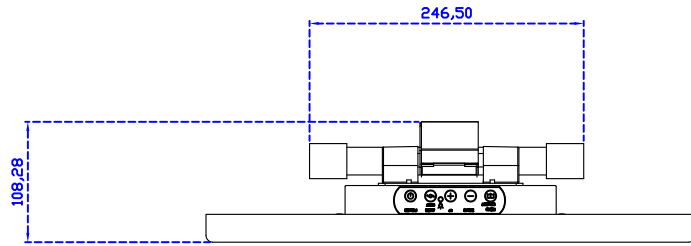

18.5" Projected capacitive Multi-Touch Monitor (1920*1080)

Display Specifications :

Active Area	409 × 230 mm
Pixel Pitch	0.213 × 0.213 mm
Brightness	350 cd/m ²
Contrast Ratio	1000 : 1
Resolution	1920 x 1080 (Full HD)
Viewing Angle	L/R178° ; U/D178°
Response Time	20ms (Tr + Tf)
Display Colors	16.7M
Display Modes	640×480 ; 800×600 ; 1024×768 ; 1280×720 ; 1280×800 ; 1280×1024 ; 1360×768 ; 1440×900 ; 1680×1050 ; 1920×1080
Signal input	VGA ; Audio ; DVI
Speaker	1W (8Ω) × 2
OSD Keyboard	⊙Power ⊙Auto adjust ⊕ ⊖ ⊙Menu
Power Source	DC 12V (DC Jack Φ2.1mm)
Power Consumption	≤22w
Storage 、 Operation	-20~70°C ; -20~70°C
VESA	75×75 ; 100×100 mm
Casing Colors	Black (OEM other colors)
Casing Size 、 Weight	440 × 265 × 51 mm ; 4.2 kg (W×H×D) (Without Stand)
Carton 、 gross weight	550 × 400 × 180 mm ; 5.8 kg (W×H×D)
Accessory	VGA cable / Audio cable / AC90~260V Adapter / Power cable / USB or RS232 cable / Cleaning wipes / Driver Disk ※DVI cable (Optional)

AIM-TMPCTU185-R03W V

AIM-TMPCTU185-R03W Y

3 Year Warranty
LCD Panel 1 Year

18.5" Touch Monitor.
 (VESA Mount)

AIM-TMxxxx185-R01W_R03W

18.5" Embedded Touch Monitor.
(Open Frame)

AIM-TMOPxxxx185-R01W_R03W

18.5" Desktop Touch Monitor.
(Foldable Stand)

AIM-TMxxxx185-R01WA_R03WA

18.5" Desktop Touch Monitor.
(Photo Stand)

AIM-TMxxxx185-R01WP_R03WP

18.5" Desktop Touch Monitor.
(POS Stand)

AIM-TMxxx185-R01WV_R03WV

18.5" Desktop Touch Monitor.
(Ergonomic Stand)