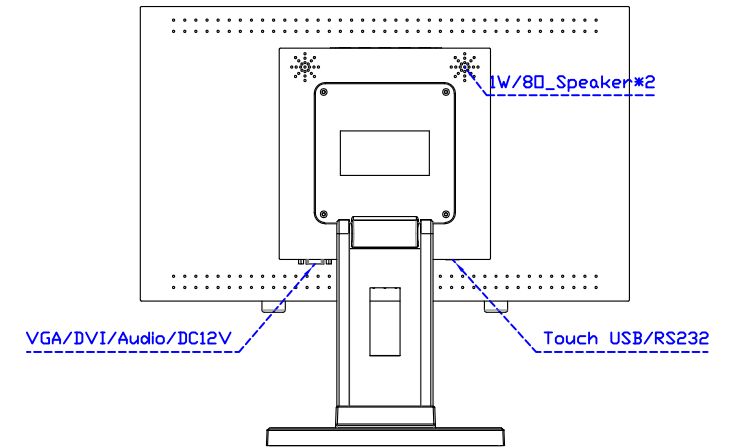

Software Feature :

Draw Test	Position and linearity verification
Controller	Support multiple controllers
Languages	English · Simple Chinese · Traditional Chinese · Japanese · French · German · Spanish · Korean · Arabic · Czech · Danish · Dutch · Greek · Hungarian · Italian · Norwegian · Russian · Polish · Portuguese · Slovenian · Swedish · Thai · Turkish
Mouse Emulator	Right / left button emulation. Auto Right / left Click (PDA function)
Touch Style	Drawing a Mode · button a Mode · Touch Off/ on Switch
Double Click	Configurable double click speed · Configurable double click area
Sound Modes	No sound · Touch down · Touch up
Display Support	display rotation · Support multiple monitors
Division Pattern	Support two halves and four parts with touch function, you can also create your own division patterns.
Settings:	
Edge compensation	Support edge compensation and you can also add your own numbers for it.
Support O.S	All Windows-32/64bit O.S Android ; Linux ; MAC

AIM-TMPCTU185-R03W V

AIM-TMPCTU185-R03W Y

3 Year Warranty
LCD Panel 1 Year

18.5" Touch Monitor.
 (VESA Mount)

AIM-TMxxxx185-R01W_R03W

18.5" Embedded Touch Monitor.
(Open Frame)

AIM-TMOPxxxx185-R01W_R03W

18.5" Desktop Touch Monitor.
(Foldable Stand)

AIM-TMxxxx185-R01WA_R03WA

18.5" Desktop Touch Monitor.
(Photo Stand)

AIM-TMxxxx185-R01WP_R03WP

18.5" Desktop Touch Monitor.
(POS Stand)

AIM-TMxxx185-R01WV_R03WV

18.5" Desktop Touch Monitor.
(Ergonomic Stand)