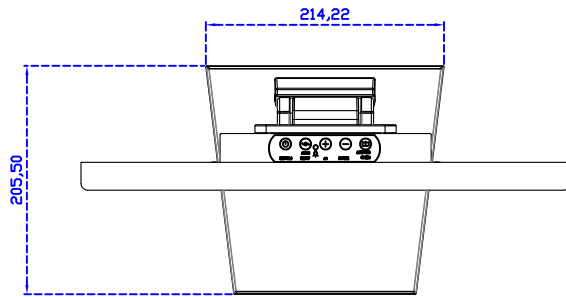

AIM-TMPCTU185-R03W V

AIM-TMPCTU185-R03W Y

3 Year Warranty
LCD Panel 1 Year

18.5" Touch Monitor.
 (VESA Mount)

AIM-TMxxxx185-R01W_R03W

18.5" Embedded Touch Monitor.
(Open Frame)

AIM-TMOPxxxx185-R01W_R03W

18.5" Desktop Touch Monitor.
(Foldable Stand)

AIM-TMxxxx185-R01WA_R03WA

18.5" Desktop Touch Monitor.
(Photo Stand)

AIM-TMxxxx185-R01WP_R03WP

18.5" Desktop Touch Monitor.
(POS Stand)

AIM-TMxxx185-R01WV_R03WV

18.5" Desktop Touch Monitor.
(Ergonomic Stand)