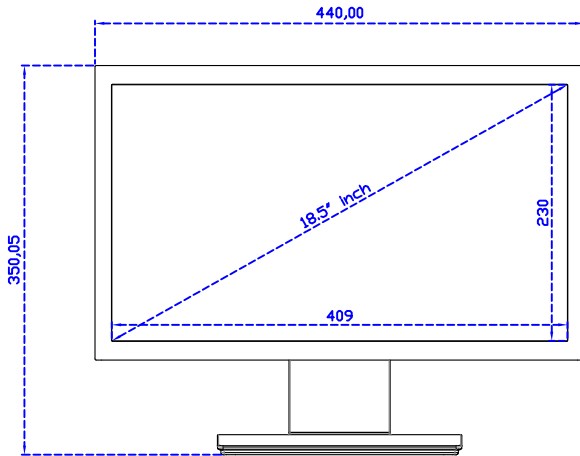

18.5" Projected capacitive Multi-Touch Monitor (1920*1080)

Display Specifications :

Active Area	409 × 230 mm
Pixel Pitch	0.213 × 0.213 mm
Brightness	350 cd/m ²
Contrast Ratio	1000 : 1
Resolution	1920 x 1080 (Full HD)
Viewing Angle	L/R178° ; U/D178°
Response Time	20ms (Tr + Tf)
Display Colors	16.7M
Display Modes	640×480 ; 800×600 ; 1024×768 ; 1280×720 ; 1280×800 ; 1280×1024 ; 1360×768 ; 1440×900 ; 1680×1050 ; 1920×1080
Signal input	VGA ; Audio ; DVI
Speaker	1W (8Ω) × 2
OSD Keyboard	⊙Power ⊙Auto adjust ⊕ ⊖ ⊙Menu
Power Source	DC 12V (DC Jack Φ2.1mm)
Power Consumption	≤22w
Storage 、 Operation	-20~70°C ; -20~70°C
VESA	75×75 ; 100×100 mm
Casing Colors	Black (OEM other colors)
Casing Size 、 Weight	440 × 265 × 51 mm ; 4.2 kg (W×H×D) (Without Stand)
Carton 、 gross weight	550 × 400 × 180 mm ; 5.8 kg (W×H×D)
Accessory	VGA cable / Audio cable / AC90~260V Adapter / Power cable / USB or RS232 cable / Cleaning wipes / Driver Disk ※DVI cable (Optional)

AIM-TMPCTU185-R03W V

AIM-TMPCTU185-R03W Y

3 Year Warranty
LCD Panel 1 Year

18.5" Touch Monitor.
 (VESA Mount)

AIM-TMxxxx185-R01W_R03W

18.5" Embedded Touch Monitor.
(Open Frame)

AIM-TMOPxxxx185-R01W_R03W

18.5" Desktop Touch Monitor.
(Foldable Stand)

AIM-TMxxxx185-R01WA_R03WA

18.5" Desktop Touch Monitor.
(Photo Stand)

AIM-TMxxxx185-R01WP_R03WP

18.5" Desktop Touch Monitor.
(POS Stand)

AIM-TMxxx185-R01WV_R03WV

18.5" Desktop Touch Monitor.
(Ergonomic Stand)