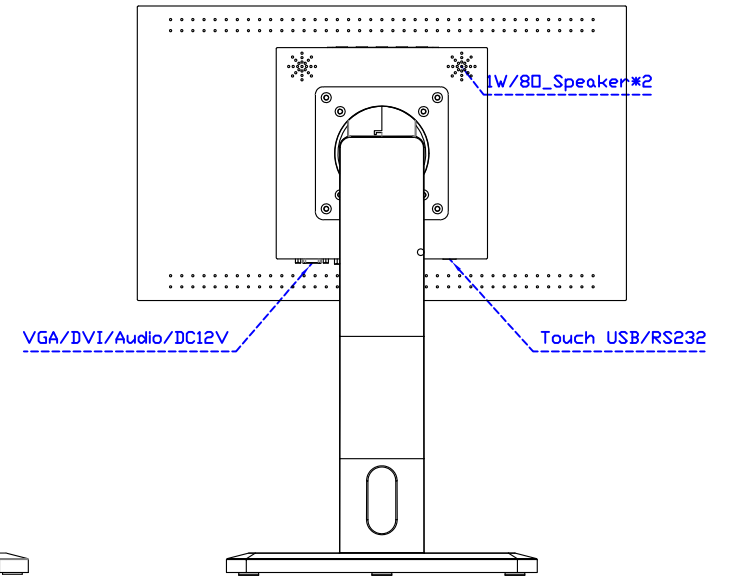

AIM-TMPCTU185-R03W V

AIM-TMPCTU185-R03W Y

3 Year Warranty
LCD Panel 1 Year

18.5" Touch Monitor.
 (VESA Mount)

AIM-TMxxxx185-R01W_R03W

18.5" Embedded Touch Monitor.
(Open Frame)

AIM-TMOPxxxx185-R01W_R03W

18.5" Desktop Touch Monitor.
(Foldable Stand)

AIM-TMxxxx185-R01WA_R03WA

18.5" Desktop Touch Monitor.
(Photo Stand)

AIM-TMxxxx185-R01WP_R03WP

18.5" Desktop Touch Monitor.
(POS Stand)

AIM-TMxxx185-R01WV_R03WV

18.5" Desktop Touch Monitor.
(Ergonomic Stand)