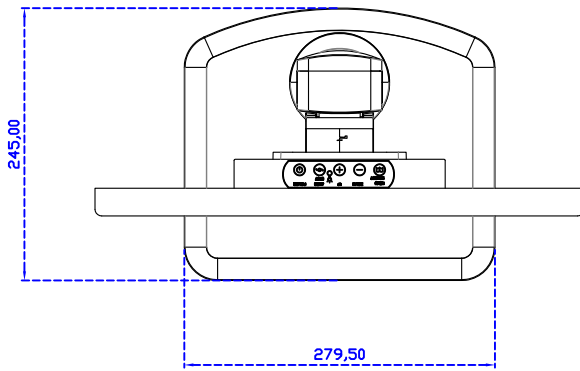

18.5" Projected capacitive Multi-Touch Monitor (1920*1080)

Display Specifications :

Active Area	409 × 230 mm
Pixel Pitch	0.213 × 0.213 mm
Brightness	350 cd/m ²
Contrast Ratio	1000 : 1
Resolution	1920 x 1080 (Full HD)
Viewing Angle	L/R178° ; U/D178°
Response Time	20ms (Tr + Tf)
Display Colors	16.7M
Display Modes	640×480 ; 800×600 ; 1024×768 ; 1280×720 ; 1280×800 ; 1280×1024 ; 1360×768 ; 1440×900 ; 1680×1050 ; 1920×1080
Signal input	VGA ; Audio ; DVI
Speaker	1W (8Ω) × 2
OSD Keyboard	⊙Power ⊙Auto adjust ⊕ ⊖ ⊙Menu
Power Source	DC 12V (DC Jack Φ2.1mm)
Power Consumption	≤22w
Storage 、 Operation	-20~70°C ; -20~70°C
VESA	75×75 ; 100×100 mm
Casing Colors	Black (OEM other colors)
Casing Size 、 Weight	440 × 265 × 51 mm ; 4.2 kg (W×H×D) (Without Stand)
Carton 、 gross weight	550 × 400 × 180 mm ; 5.8 kg (W×H×D)
Accessory	VGA cable / Audio cable / AC90~260V Adapter / Power cable / USB or RS232 cable / Cleaning wipes / Driver Disk ※DVI cable (Optional)

AIM-TMxxxx185-R01WA_R03WA

18.5" Desktop Touch Monitor.
(Photo Stand)

AIM-TMxxxx185-R01WP_R03WP

18.5" Desktop Touch Monitor.
(POS Stand)

AIM-TMxxx185-R01WV_R03WV

18.5" Desktop Touch Monitor.
(Ergonomic Stand)