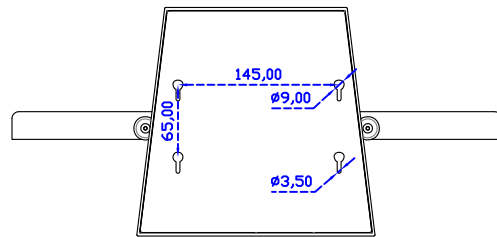

AIM-TMPCTU185-R03W V

AIM-TMPCTU185-R03W Y

3 Year Warranty
LCD Panel 1 Year

18.5" Touch Monitor.
 (VESA Mount)

AIM-TMxxxx185-R01W_R03W

18.5" Embedded Touch Monitor.
(Open Frame)

AIM-TMOPxxxx185-R01W_R03W

18.5" Desktop Touch Monitor.
(Foldable Stand)

AIM-TMxxxx185-R01WA_R03WA

18.5" Desktop Touch Monitor.
(Photo Stand)

AIM-TMxxxx185-R01WP_R03WP

18.5" Desktop Touch Monitor.
(POS Stand)

AIM-TMxxx185-R01WV_R03WV

18.5" Desktop Touch Monitor.
(Ergonomic Stand)