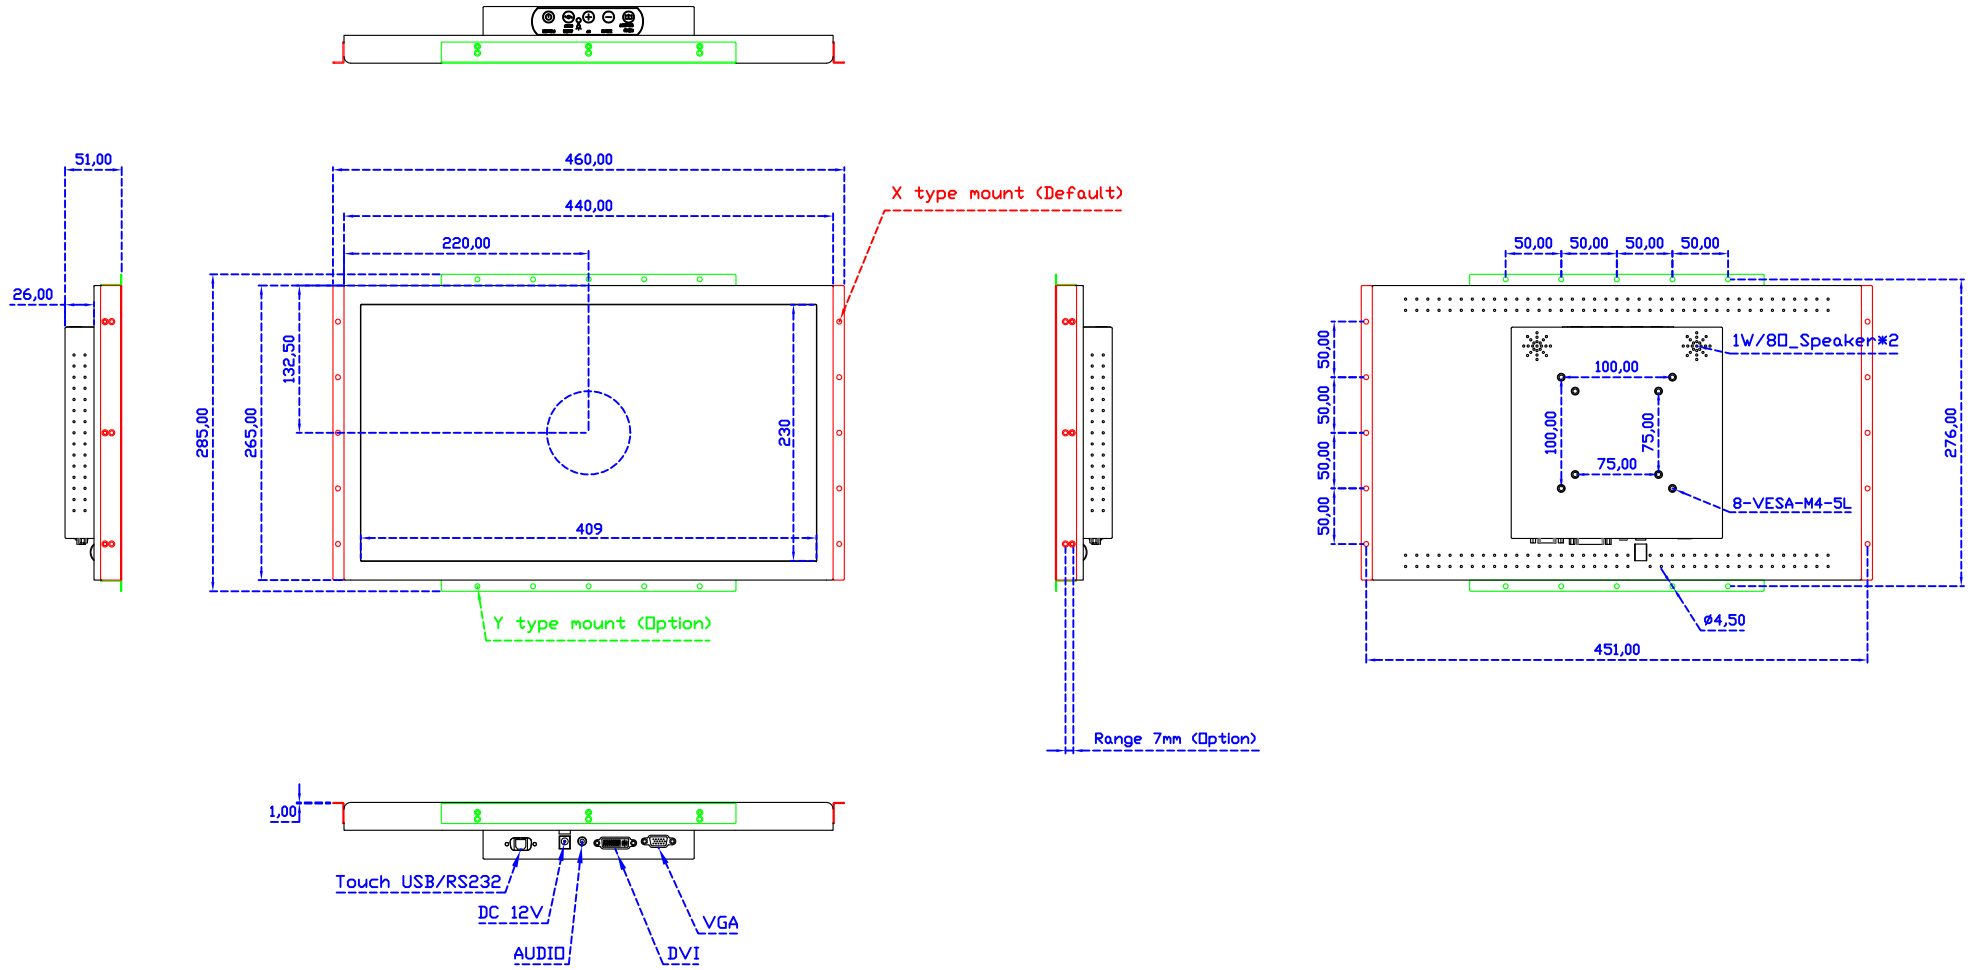

AIM-TMPCTU185-R03W V

AIM-TMPCTU185-R03W Y

3 Year Warranty
LCD Panel 1 Year

18.5" Touch Monitor.
 (VESA Mount)

AIM-TMxxxx185-R01W_R03W

18.5" Embedded Touch Monitor.
(Open Frame)

AIM-TMOPxxxx185-R01W_R03W

18.5" Desktop Touch Monitor.
(Foldable Stand)

AIM-TMxxxx185-R01WA_R03WA

18.5" Desktop Touch Monitor.
(Photo Stand)

AIM-TMxxxx185-R01WP_R03WP

18.5" Desktop Touch Monitor.
(POS Stand)

AIM-TMxxx185-R01WV_R03WV

18.5" Desktop Touch Monitor.
(Ergonomic Stand)