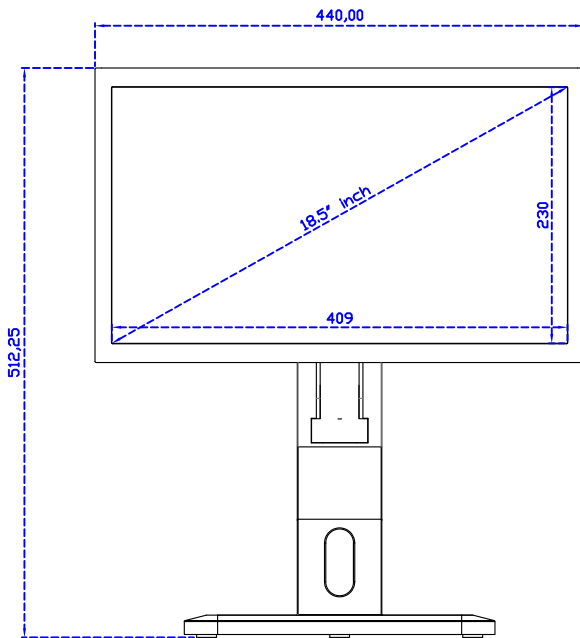

18.5" Projected capacitive Multi-Touch Monitor (1920*1080)

Display Specifications :

Active Area	409 × 230 mm
Pixel Pitch	0.213 × 0.213 mm
Brightness	350 cd/m ²
Contrast Ratio	1000 : 1
Resolution	1920 x 1080 (Full HD)
Viewing Angle	L/R178° ; U/D178°
Response Time	20ms (Tr + Tf)
Display Colors	16.7M
Display Modes	640×480 ; 800×600 ; 1024×768 ; 1280×720 ; 1280×800 ; 1280×1024 ; 1360×768 ; 1440×900 ; 1680×1050 ; 1920×1080
Signal input	VGA ; Audio ; DVI
Speaker	1W (8Ω) × 2
OSD Keyboard	⊙Power ⊙Auto adjust ⊕ ⊖ ⊙Menu
Power Source	DC 12V (DC Jack Φ2.1mm)
Power Consumption	≤22w
Storage 、 Operation	-20~70°C ; -20~70°C
VESA	75×75 ; 100×100 mm
Casing Colors	Black (OEM other colors)
Casing Size 、 Weight	440 × 265 × 51 mm ; 4.2 kg (W×H×D) (Without Stand)
Carton 、 gross weight	550 × 400 × 180 mm ; 5.8 kg (W×H×D)
Accessory	VGA cable / Audio cable / AC90~260V Adapter / Power cable / USB or RS232 cable / Cleaning wipes / Driver Disk ※DVI cable (Optional)

AIM-TMPCTU185-R03W V

AIM-TMPCTU185-R03W Y

3 Year Warranty
LCD Panel 1 Year

18.5" Touch Monitor.
 (VESA Mount)

AIM-TMxxxx185-R01W_R03W

18.5" Embedded Touch Monitor.
(Open Frame)

AIM-TMOPxxxx185-R01W_R03W

18.5" Desktop Touch Monitor.
(Foldable Stand)

AIM-TMxxxx185-R01WA_R03WA

18.5" Desktop Touch Monitor.
(Photo Stand)

AIM-TMxxxx185-R01WP_R03WP

18.5" Desktop Touch Monitor.
(POS Stand)

AIM-TMxxx185-R01WV_R03WV

18.5" Desktop Touch Monitor.
(Ergonomic Stand)