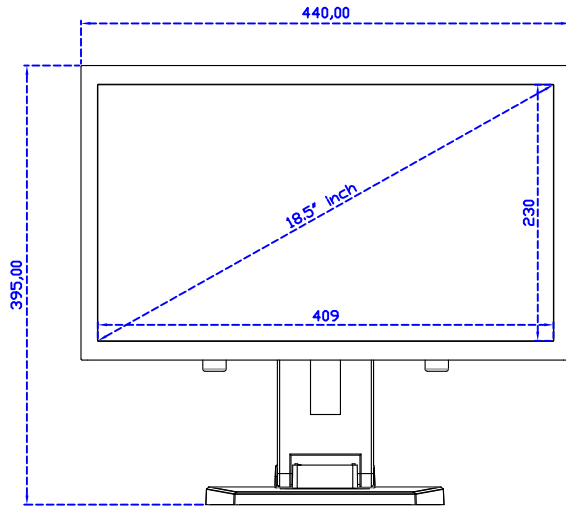

18.5" Projected capacitive Multi-Touch Monitor (1920*1080)

Display Specifications :

Active Area	409 × 230 mm
Pixel Pitch	0.213 × 0.213 mm
Brightness	350 cd/m ²
Contrast Ratio	1000 : 1
Resolution	1920 x 1080 (Full HD)
Viewing Angle	L/R178° ; U/D178°
Response Time	20ms (Tr + Tf)
Display Colors	16.7M
Display Modes	640×480 ; 800×600 ; 1024×768 ; 1280×720 ; 1280×800 ; 1280×1024 ; 1360×768 ; 1440×900 ; 1680×1050 ; 1920×1080
Signal input	VGA ; Audio ; DVI
Speaker	1W (8Ω) × 2
OSD Keyboard	⊙Power ⊙Auto adjust ⊕ ⊖ ⊙Menu
Power Source	DC 12V (DC Jack Φ2.1mm)
Power Consumption	≤22w
Storage 、 Operation	-20~70°C ; -20~70°C
VESA	75×75 ; 100×100 mm
Casing Colors	Black (OEM other colors)
Casing Size 、 Weight	440 × 265 × 51 mm ; 4.2 kg (W×H×D) (Without Stand)
Carton 、 gross weight	550 × 400 × 180 mm ; 5.8 kg (W×H×D)
Accessory	VGA cable / Audio cable / AC90~260V Adapter / Power cable / USB or RS232 cable / Cleaning wipes / Driver Disk ※DVI cable (Optional)

AIM-TMPCTU185-R03W V

AIM-TMPCTU185-R03W Y

3 Year Warranty
LCD Panel 1 Year

18.5" Touch Monitor.
 (VESA Mount)

AIM-TMxxxx185-R01W_R03W

18.5" Embedded Touch Monitor.
(Open Frame)

AIM-TMOPxxxx185-R01W_R03W

18.5" Desktop Touch Monitor.
(Foldable Stand)

AIM-TMxxxx185-R01WA_R03WA

18.5" Desktop Touch Monitor.
(Photo Stand)

AIM-TMxxxx185-R01WP_R03WP

18.5" Desktop Touch Monitor.
(POS Stand)

AIM-TMxxx185-R01WV_R03WV

18.5" Desktop Touch Monitor.
(Ergonomic Stand)