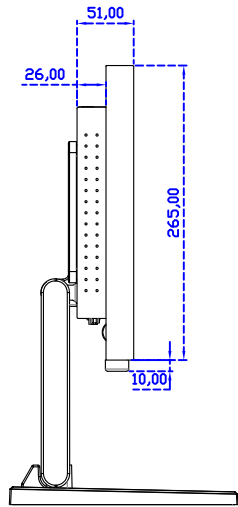

18.5" Projected capacitive Multi-Touch Monitor (1920*1080)

Display Specifications :

Active Area	409 × 230 mm
Pixel Pitch	0.213 × 0.213 mm
Brightness	350 cd/m ²
Contrast Ratio	1000 : 1
Resolution	1920 x 1080 (Full HD)
Viewing Angle	L/R178° ; U/D178°
Response Time	20ms (Tr + Tf)
Display Colors	16.7M
Display Modes	640×480 ; 800×600 ; 1024×768 ; 1280×720 ; 1280×800 ; 1280×1024 ; 1360×768 ; 1440×900 ; 1680×1050 ; 1920×1080
Signal input	VGA ; Audio ; DVI
Speaker	1W (8Ω) × 2
OSD Keyboard	⊙Power ⊙Auto adjust ⊕ ⊖ ⊙Menu
Power Source	DC 12V (DC Jack Φ2.1mm)
Power Consumption	≤22w
Storage 、 Operation	-20~70°C ; -20~70°C
VESA	75×75 ; 100×100 mm
Casing Colors	Black (OEM other colors)
Casing Size 、 Weight	440 × 265 × 51 mm ; 4.2 kg (W×H×D) (Without Stand)
Carton 、 gross weight	550 × 400 × 180 mm ; 5.8 kg (W×H×D)
Accessory	VGA cable / Audio cable / AC90~260V Adapter / Power cable / USB or RS232 cable / Cleaning wipes / Driver Disk ※DVI cable (Optional)

AIM-TMPCTU185-R03W V

AIM-TMPCTU185-R03W Y

3 Year Warranty
LCD Panel 1 Year

18.5" Touch Monitor.
 (VESA Mount)

AIM-TMxxxx185-R01W_R03W

18.5" Embedded Touch Monitor.
(Open Frame)

AIM-TMOPxxxx185-R01W_R03W

18.5" Desktop Touch Monitor.
(Foldable Stand)

AIM-TMxxxx185-R01WA_R03WA

18.5" Desktop Touch Monitor.
(Photo Stand)

AIM-TMxxxx185-R01WP_R03WP

18.5" Desktop Touch Monitor.
(POS Stand)

AIM-TMxxx185-R01WV_R03WV

18.5" Desktop Touch Monitor.
(Ergonomic Stand)