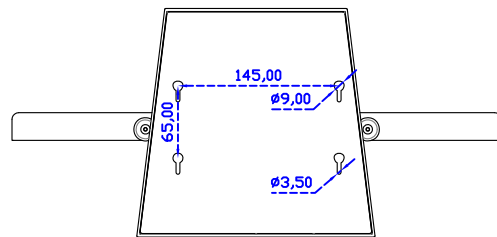

AIM-TMPCTU185-R03W V

AIM-TMPCTU185-R03W Y

3 Year Warranty
LCD Panel 1 Year

18.5" Touch Monitor.
 (VESA Mount)
 AIM-TMxxxx185-R01W_R03W

18.5" Embedded Touch Monitor.
(Open Frame)

AIM-TMOPxxxx185-R01W_R03W

18.5" Desktop Touch Monitor.
(Foldable Stand)

AIM-TMxxxx185-R01WA_R03WA

18.5" Desktop Touch Monitor.
(Photo Stand)

AIM-TMxxxx185-R01WP_R03WP

18.5" Desktop Touch Monitor.
(POS Stand)

AIM-TMxxx185-R01WV_R03WV

18.5" Desktop Touch Monitor.
(Ergonomic Stand)