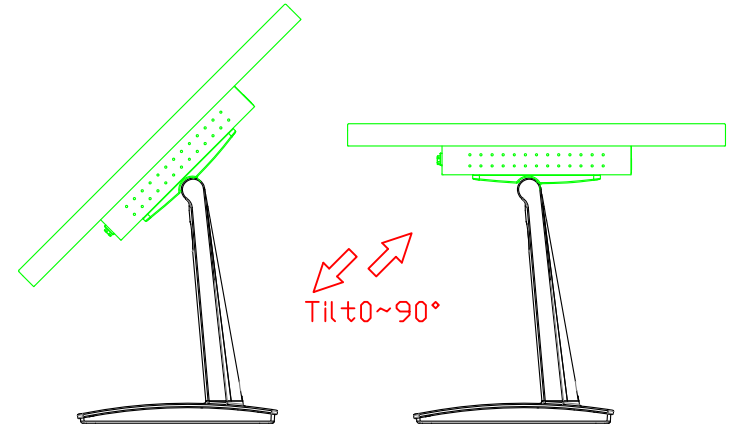

AIM-TMPCTU185-R03W V

AIM-TMPCTU185-R03W Y

3 Year Warranty
LCD Panel 1 Year

18.5" Touch Monitor.
 (VESA Mount)
 AIM-TMxxxx185-R01W_R03W

18.5" Embedded Touch Monitor.
(Open Frame)

AIM-TMOPxxxx185-R01W_R03W

18.5" Desktop Touch Monitor.
(Foldable Stand)

AIM-TMxxxx185-R01WA_R03WA

18.5" Desktop Touch Monitor.
(Photo Stand)

AIM-TMxxxx185-R01WP_R03WP

18.5" Desktop Touch Monitor.
(POS Stand)

AIM-TMxxx185-R01WV_R03WV

18.5" Desktop Touch Monitor.
(Ergonomic Stand)