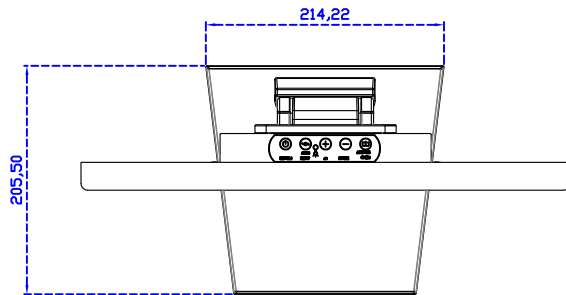

AIM-TMPCTU185-R03W V

AIM-TMPCTU185-R03W Y

3 Year Warranty
LCD Panel 1 Year

18.5" Touch Monitor.
 (VESA Mount)
 AIM-TMxxxx185-R01W_R03W

18.5" Embedded Touch Monitor.
(Open Frame)

AIM-TMOPxxxx185-R01W_R03W

18.5" Desktop Touch Monitor.
(Foldable Stand)

AIM-TMxxxx185-R01WA_R03WA

18.5" Desktop Touch Monitor.
(Photo Stand)

AIM-TMxxxx185-R01WP_R03WP

18.5" Desktop Touch Monitor.
(POS Stand)

AIM-TMxxx185-R01WV_R03WV

18.5" Desktop Touch Monitor.
(Ergonomic Stand)