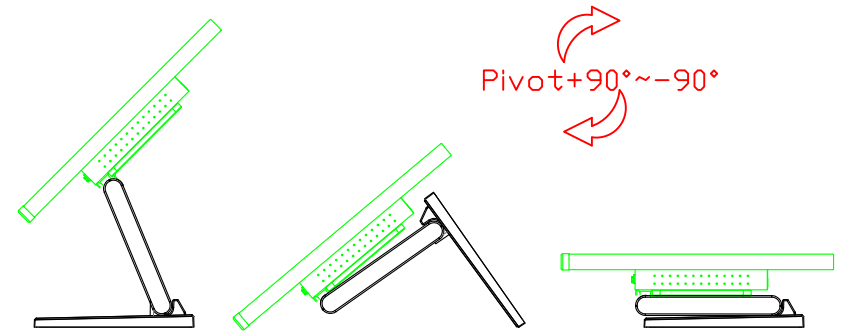

AIM-TMPCTU185-R03W V

AIM-TMPCTU185-R03W Y

3 Year Warranty
LCD Panel 1 Year

18.5" Touch Monitor.
 (VESA Mount)
 AIM-TMxxxx185-R01W_R03W

18.5" Embedded Touch Monitor.
(Open Frame)

AIM-TMOPxxxx185-R01W_R03W

18.5" Desktop Touch Monitor.
(Foldable Stand)

AIM-TMxxxx185-R01WA_R03WA

18.5" Desktop Touch Monitor.
(Photo Stand)

AIM-TMxxxx185-R01WP_R03WP

18.5" Desktop Touch Monitor.
(POS Stand)

AIM-TMxxx185-R01WV_R03WV

18.5" Desktop Touch Monitor.
(Ergonomic Stand)