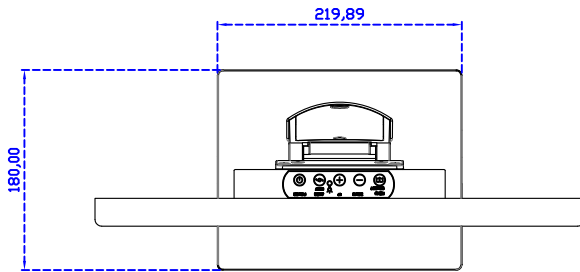

AIM-TMPCTU185-R03W V

AIM-TMPCTU185-R03W Y

3 Year Warranty
LCD Panel 1 Year

18.5" Touch Monitor.
 (VESA Mount)
 AIM-TMxxxx185-R01W_R03W

18.5" Embedded Touch Monitor.
(Open Frame)

AIM-TMOPxxxx185-R01W_R03W

18.5" Desktop Touch Monitor.
(Foldable Stand)

AIM-TMxxxx185-R01WA_R03WA

18.5" Desktop Touch Monitor.
(Photo Stand)

AIM-TMxxxx185-R01WP_R03WP

18.5" Desktop Touch Monitor.
(POS Stand)

AIM-TMxxx185-R01WV_R03WV

18.5" Desktop Touch Monitor.
(Ergonomic Stand)