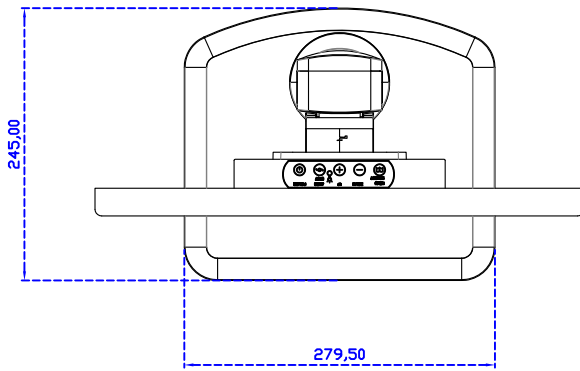

AIM-TMxxxx185-R01WA_R03WA

18.5" Desktop Touch Monitor.
(Photo Stand)

AIM-TMxxxx185-R01WP_R03WP

18.5" Desktop Touch Monitor.
(POS Stand)

AIM-TMxxx185-R01WV_R03WV

18.5" Desktop Touch Monitor.
(Ergonomic Stand)