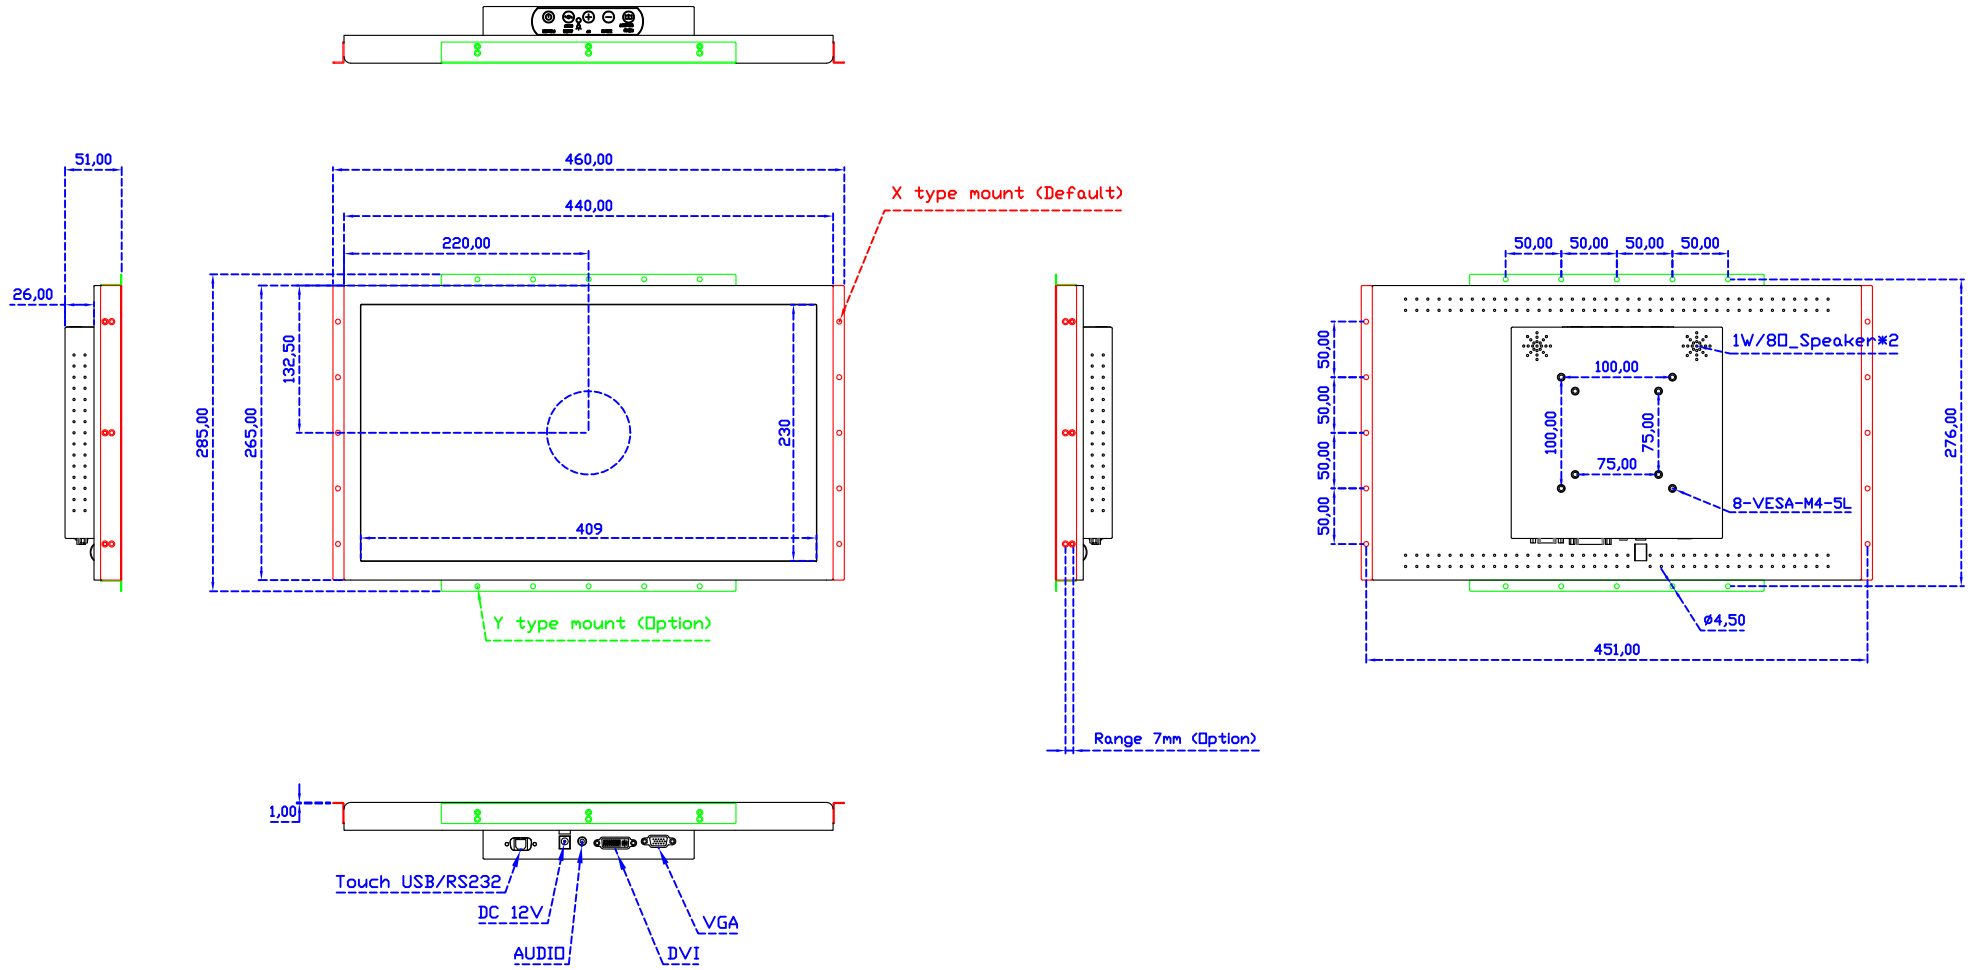

AIM-TMPCTU185-R03W V

AIM-TMPCTU185-R03W Y

3 Year Warranty
LCD Panel 1 Year

18.5" Touch Monitor.
 (VESA Mount)
 AIM-TMxxxx185-R01W_R03W

18.5" Embedded Touch Monitor.
(Open Frame)

AIM-TMOPxxxx185-R01W_R03W

18.5" Desktop Touch Monitor.
(Foldable Stand)

AIM-TMxxxx185-R01WA_R03WA

18.5" Desktop Touch Monitor.
(Photo Stand)

AIM-TMxxxx185-R01WP_R03WP

18.5" Desktop Touch Monitor.
(POS Stand)

AIM-TMxxx185-R01WV_R03WV

18.5" Desktop Touch Monitor.
(Ergonomic Stand)