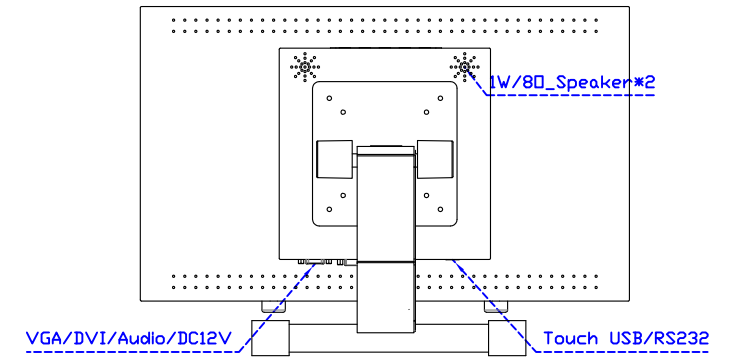

AIM-TMPCTU185-R03W V

AIM-TMPCTU185-R03W Y

3 Year Warranty
LCD Panel 1 Year

18.5" Touch Monitor.
 (VESA Mount)
 AIM-TMxxxx185-R01W_R03W

18.5" Embedded Touch Monitor.
(Open Frame)

AIM-TMOPxxxx185-R01W_R03W

18.5" Desktop Touch Monitor.
(Foldable Stand)

AIM-TMxxxx185-R01WA_R03WA

18.5" Desktop Touch Monitor.
(Photo Stand)

AIM-TMxxxx185-R01WP_R03WP

18.5" Desktop Touch Monitor.
(POS Stand)

AIM-TMxxx185-R01WV_R03WV

18.5" Desktop Touch Monitor.
(Ergonomic Stand)