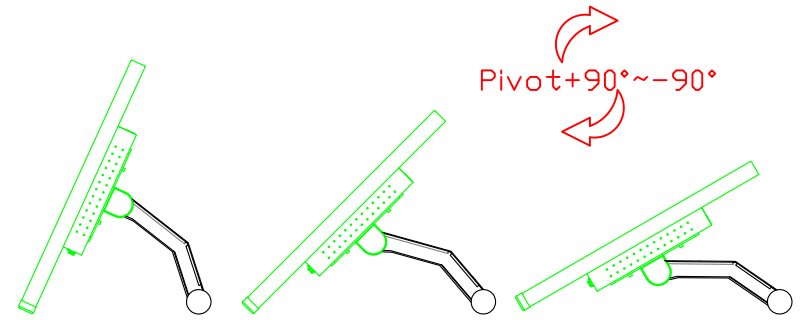

AIM-TMPCTU185-R03W V

AIM-TMPCTU185-R03W Y

3 Year Warranty
LCD Panel 1 Year

18.5" Touch Monitor.
 (VESA Mount)
 AIM-TMxxxx185-R01W_R03W

18.5" Embedded Touch Monitor.
(Open Frame)

AIM-TMOPxxxx185-R01W_R03W

18.5" Desktop Touch Monitor.
(Foldable Stand)

AIM-TMxxxx185-R01WA_R03WA

18.5" Desktop Touch Monitor.
(Photo Stand)

AIM-TMxxxx185-R01WP_R03WP

18.5" Desktop Touch Monitor.
(POS Stand)

AIM-TMxxx185-R01WV_R03WV

18.5" Desktop Touch Monitor.
(Ergonomic Stand)