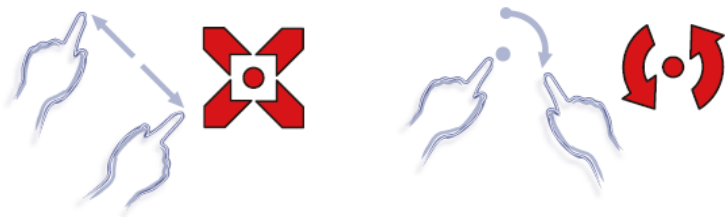

18.5" inch Touch Monitor (POS-styler) (Projected capacitive Multi-Touch)

Products application :

- POS Terminal
- Industrial PC
- Kiosk
- Gaming
- Medical apparatus
- Personal computer
- Mobile GPS
- Office automation
- Security system of the house
- Car-mounted amusement
- Military equipment
- Communicate

Touch Feature :

Input Method	Capacitive stylus, Finger
Linearity	≤2.5mm
Surface	≥7H
Life Time	Unlimited
Application	Writing and Signature Capture Capability
PC Link	USB or RS232(Single-Touch)

Software Feature :