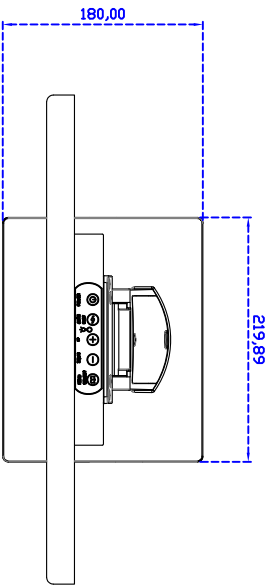

18.5" inch Touch Monitor (POS-styler) (Projected capacitive Multi-Touch)

Display Specifications :

Active Area	409 × 230 mm
Pixel Pitch	0.213 × 0.213 mm
Brightness	350 cd/m ²
Contrast Ratio	1000 : 1
Resolution	1920 × 1080 (Full HD)
Viewing Angle	L/R 178° ; U/D 178°
Response Time	20 ms (Tr + Tf)
Display Colors	16.7M
Display Modes	640×480 ; 800×600 ; 1024×768 ; 1280×720 ; 1280×1024 ; 1360×768 ; 1440×900 ; 1680×1050 ; 1920×1080
Signal input	VGA ; Audio ; DVI
Mini-Audio out	1W (8Ω) × 2
OSD Keyboard	⊙Menu/Select ⊙- ⊙+ ⊙Auto/Exit ⊙Power
Power Source 、 Power Consumption	DC 12V ; ≤22w ; standby ≤1w
Storage 、 Operation	-20~70℃ ; -20~70℃
VESA	75×75 or 100×100 mm
Casing Colors	Black
Casing Size 、 Weight	440 × 265 × 51 mm ; 5.55kg (W×H×D)
Carton 、 gross weight	550 × 400 × 180 mm ; 7.05kg (W×H×D)

Draw Test Controller Languages	Position and linearity verification Support multiple controllers English 、 Simple Chinese 、 Traditional Chinese 、 Japanese 、 French 、 German 、 Spanish 、 Korean 、 Arabic 、 Czech 、 Danish 、 Dutch 、 Greek 、 Hungarian 、 Italian 、 Norwegian 、 Russian 、 Polish 、 Portuguese 、 Slovenian 、 Swedish 、 Thai 、 Turkish
Mouse Emulator	Right / left button emulation. Auto Right / left Click (PDA function)
Touch Style	Drawing a Mode 、 button a Mode 、 Touch Off/ on Switch
Double Click	Configurable double click speed 、 Configurable double click area
Sound Modes	No sound 、 Touch down 、 Touch up
Display Support	display rotation 、 Support multiple monitors
Division Pattern Settings:	Support two halves and four parts with touch function, you can also create your own division patterns.
Edge compensation	Support edge compensation and you can also add your own numbers for it.
Support O.S	All Windows-32 bit O.S Windows7-8-10 : XP-64 bit O.S Android : All Linux : MAC

3 Year Warrenty
LCD Panel 1 Year

18.5" Desktop Touch Monitor.

AIM-TMxxxxx185-R01WV_R03WV