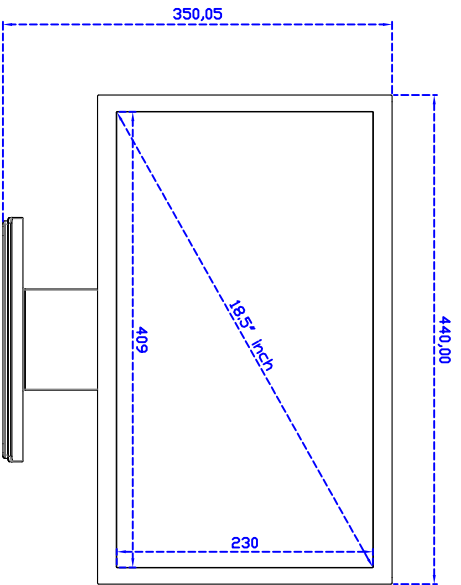

18.5" inch Touch Monitor (POS-styler) (Projected capacitive Multi-Touch)

Display Specifications :

Active Area	409 × 230 mm
Pixel Pitch	0.213 × 0.213 mm
Brightness	350 cd/m ²
Contrast Ratio	1000 : 1
Resolution	1920 × 1080 (Full HD)
Viewing Angle	L/R 178° ; U/D 178°
Response Time	20 ms (Tr + Tf)
Display Colors	16.7M
Display Modes	640×480 ; 800×600 ; 1024×768 ; 1280×720 ; 1280×1024 ; 1360×768 ; 1440×900 ; 1680×1050 ; 1920×1080
Signal input	VGA ; Audio ; DVI
Mini-Audio out	1W (8Ω) × 2
OSD Keyboard	⊙Menu/Select ⊙- ⊙+ ⊙Auto/Exit ⊙Power
Power Source 、 Power Consumption	DC 12V ; ≤22w ; standby ≤1w
Storage 、 Operation	-20~70℃ ; -20~70℃
VESA	75×75 or 100×100 mm
Casing Colors	Black
Casing Size 、 Weight	440 × 265 × 51 mm ; 5.55kg (W×H×D)
Carton 、 gross weight	550 × 400 × 180 mm ; 7.05kg (W×H×D)

Draw Test Controller Languages	Position and linearity verification Support multiple controllers English 、 Simple Chinese 、 Traditional Chinese 、 Japanese 、 French 、 German 、 Spanish 、 Korean 、 Arabic 、 Czech 、 Danish 、 Dutch 、 Greek 、 Hungarian 、 Italian 、 Norwegian 、 Russian 、 Polish 、 Portuguese 、 Slovenian 、 Swedish 、 Thai 、 Turkish
Mouse Emulator	Right / left button emulation. Auto Right / left Click (PDA function)
Touch Style	Drawing a Mode 、 button a Mode 、 Touch Off/ on Switch
Double Click	Configurable double click speed 、 Configurable double click area
Sound Modes	No sound 、 Touch down 、 Touch up
Display Support	display rotation 、 Support multiple monitors
Division Pattern Settings:	Support two halves and four parts with touch function, you can also create your own division patterns.
Edge compensation	Support edge compensation and you can also add your own numbers for it.
Support O.S	All Windows-32 bit O.S Windows7-8-10 : XP-64 bit O.S Android : All Linux : MAC

3 Year Warrenty
LCD Panel 1 Year

18.5" Desktop Touch Monitor.

AIM-TMxxxxx185-R01WV_R03WV