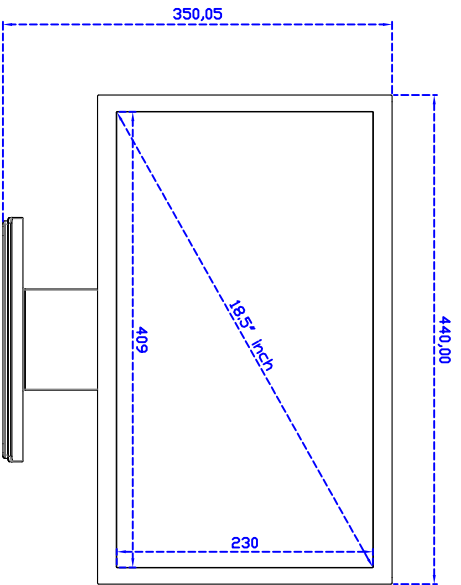

18.5" Desktop Touch Monitor.

AIM-TMxxxxx185-R01WV_R03WV