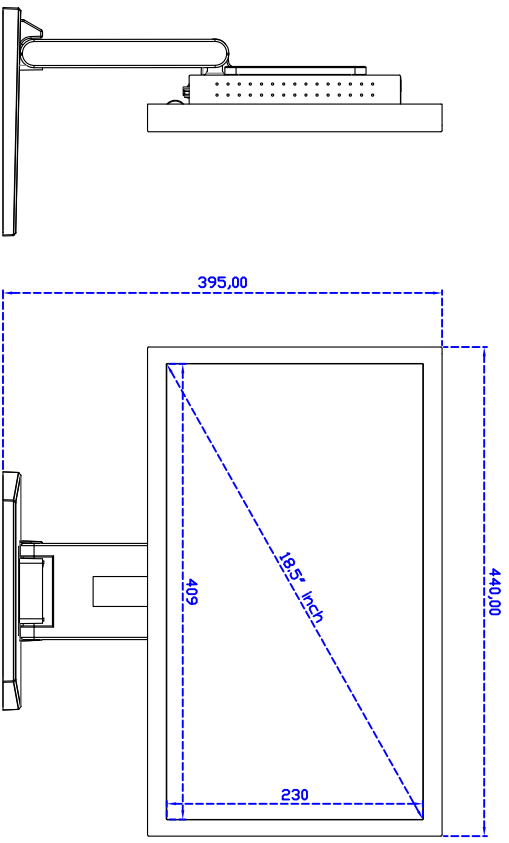

18.5" Desktop Touch Monitor.

AIM-TMxxxx185-R01WA_R03WA