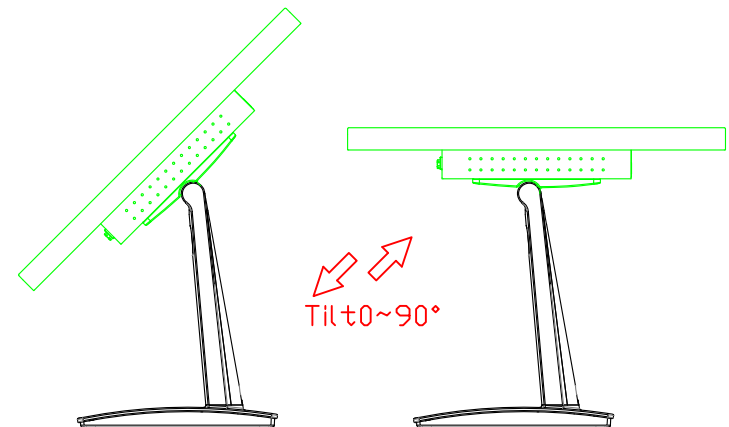

“符合 Intel OPS 標準化系統”

AIM-TMPCT185-R17W V

AIM-TMPCT185-R17W Y

3 Year Warranty
LCD Panel 1 Year

18.5" Touch Monitor.
(Support DPS system)
(VESA Mount)

AIM-TMPCT185-R15W_R17W

18.5" Embedded Touch Monitor.
 (Support PS system)
 (Open Frame)

AIM-TMPPCT185-R15W_R17W

18.5" Desktop Touch Monitor.
(Support DPS system)
(PDS Stand)

AIM-TMPCT185-R15WV_R17WV

18.5" Desktop Touch Monitor.
(Support DPS system)
(Ergonomic Stand)

AIM-TMPCT185-R15WY_R17WY