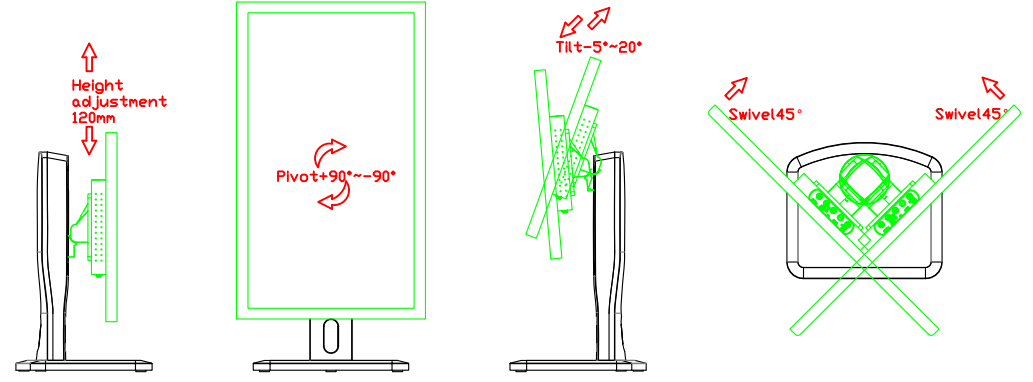

“符合 Intel OPS 標準化系統”

AIM-TMPCT185-R17W V

AIM-TMPCT185-R17W Y

3 Year Warranty
LCD Panel 1 Year

18.5" Touch Monitor.
(Support DPS system)
(VESA Mount)

AIM-TMPCT185-R15W_R17W

18.5" Embedded Touch Monitor.
 (Support PS system)
 (Open Frame)

AIM-TMPPCT185-R15W_R17W

18.5" Desktop Touch Monitor.
(Support DPS system)
(PDS Stand)

AIM-TMPCT185-R15WV_R17WV

18.5" Desktop Touch Monitor.
(Support DPS system)
(Ergonomic Stand)

AIM-TMPCT185-R15WY_R17WY