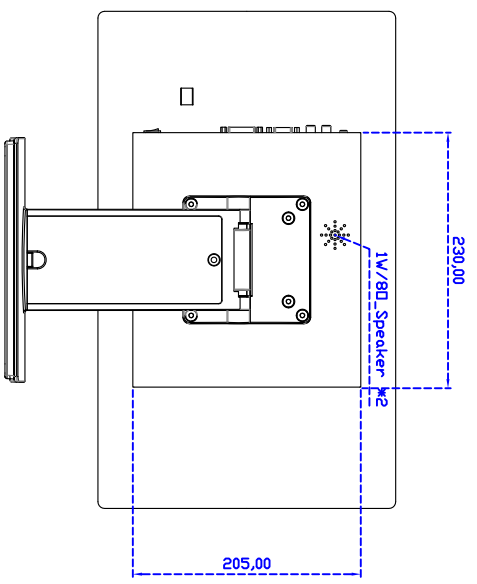

18.5" inch Touch Monitor "OPS system for Intel standard" (Projected capacitive Multi-Touch)

Display Specifications :

Active Area	409 × 230 mm
Pixel Pitch	0.213 × 0.213 mm
Brightness	350 cd/m ²
Contrast Ratio	1000 : 1
Resolution	1920 × 1080 (Full HD)
Viewing Angle	L/R 178° ; U/D 178°
Response Time	20 ms (Tr + Tf)
Display Colors	16.7M
Display Modes	640×480 ; 800×600 ; 1024×768 ; 1280×720 ; 1366×768 ; 1440×900 ; 1680×1050 ; 1920×1080
Signal input	VGA ; Audio ; DVI ; AV ; OPS
Mini-Audio out	1W (8Ω) × 2
OSD Keyboard	⊙Menu/Select ⊙- ⊙+ ⊙Auto/Exit ⊙Power
Power Source	DC 12V ; ≤22w ; standby ≤1w
Power Consumption	
Storage	-20~70°C ; -20~70°C
Operation	
VESA	100×100 or 200×100 mm
Casing Colors	Black
Casing Size	447.2 × 267.8 × 70 mm ; 5.7kg (W×H×D)
Weight	
Carton	550 × 400 × 180 mm ; 7.3kg (W×H×D)
gross weight	

Order information :

AIM-TMPCT185-R17W :	【VGA/DVI/AUDIO/AV/OPS/USB-TOUCH】
Accessory	VGA Cable/AC90~260V Adapter/Power Cable/Audio Cable/USB Cable/Cleaning wipes/Driver Disk
	※DVI Cable(Optional)

3 Year Warranty
LCD Panel 1 Year