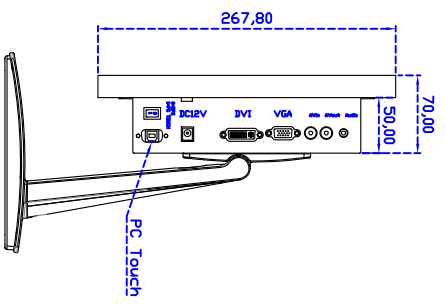

Touch Feature :

Input Method	Capacitive stylus, Finger
Linearity	≤2.5mm
Surface	≥7H
Life Time	Unlimited
Application	Writing and Signature Capture Capability
PC Link	USB

Software Feature :

Draw Test	Position and linearity verification
Controller	Support multiple controllers
Languages	English · Simple Chinese · Traditional Chinese · Japanese · French · German · Spanish · Korean · Arabic · Czech · Danish · Dutch · Greek · Hungarian · Italian · Norwegian · Russian · Polish · Portuguese · Slovenian · Swedish · Thai · Turkish
Mouse Emulator	Right / left button emulation. Auto Right / left Click (PDA function)
Touch Style	Drawing a Mode · button a Mode · Touch Off/ on Switch
Double Click	Configurable double click speed · Configurable double click area
Sound Modes	No sound · Touch down · Touch up
Display Support	display rotation · Support multiple monitors
Division Pattern	Support two halves and four parts with touch function, you can also create your own division patterns.
Settings:	
Edge compensation	Support edge compensation and you can also add your own numbers for it.
Support O.S	All Windows-32 bit O.S Windows7-8-10 ; XP-64 bit O.S Android ; A I I i nux ; MAC

Order information :

AIM-TMPCT185-R17W :	【VGA/DVI/AUDIO/AV/OPS/USB-TOUCH】
Accessory	VGA Cable/AC90~260V Adapter/Power Cable/Audio Cable/USB Cable/Cleaning wipes/Driver Disk
	※DVI Cable(Optional)

3 Year Warranty
LCD Panel 1 Year