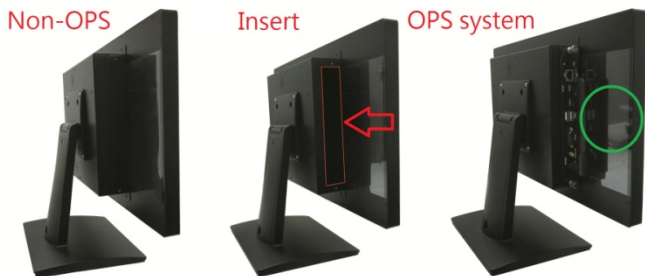

18.5" inch Touch Monitor "OPS system for Intel standard" (Projected capacitive Multi-Touch)

Products application :

- POS Terminal
- Industrial PC
- Kiosk
- Gaming
- Medical apparatus
- Personal computer
- Mobile GPS
- Office automation
- Security system of the house
- Car-mounted amusement
- Military equipment
- Communicate

Touch Feature :

Input Method	Capacitive stylus, Finger
Linearity	≤2.5mm
Surface	≥7H
Life Time	Unlimited
Application	Writing and Signature Capture Capability
PC Link	USB

Software Feature :

Draw Test	Position and linearity verification
Controller	Support multiple controllers
Languages	English · Simple Chinese · Traditional Chinese · Japanese · French · German · Spanish · Korean · Arabic · Czech · Danish · Dutch · Greek · Hungarian · Italian · Norwegian · Russian · Polish · Portuguese · Slovenian · Swedish · Thai · Turkish
Mouse Emulator	Right / left button emulation. Auto Right / left Click (PDA function)
Touch Style	Drawing a Mode · button a Mode · Touch Off/ on Switch
Double Click	Configurable double click speed · Configurable double click area
Sound Modes	No sound · Touch down · Touch up
Display Support	display rotation · Support multiple monitors
Division Pattern	Support two halves and four parts with touch function, you can also create your own division patterns.
Settings:	
Edge compensation	Support edge compensation and you can also add your own numbers for it.
Support O.S	All Windows-32 bit O.S Windows7-8-10 ; XP-64 bit O.S Android ; A I I i nux ; MAC