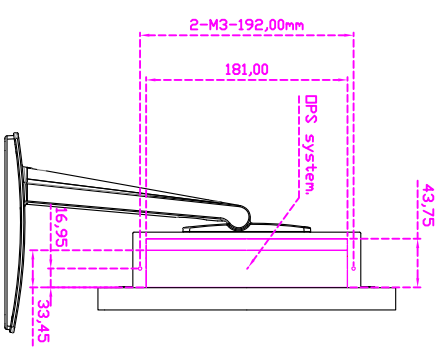

18.5" inch Touch Monitor "OPS system for Intel standard" (Projected capacitive Multi-Touch)

Display Specifications :

Active Area	409 × 230 mm
Pixel Pitch	0.213 × 0.213 mm
Brightness	350 cd/m ²
Contrast Ratio	1000 : 1
Resolution	1920 × 1080 (Full HD)
Viewing Angle	L/R 178° ; U/D 178°
Response Time	20 ms (Tr + Tf)
Display Colors	16.7M
Display Modes	640×480 ; 800×600 ; 1024×768 ; 1280×720 ; 1366×768 ; 1440×900 ; 1680×1050 ; 1920×1080
Signal input	VGA ; Audio ; DVI ; AV ; OPS
Mini-Audio out	1W (8Ω) × 2
OSD Keyboard	⊙Menu/Select ⊙- ⊙+ ⊙Auto/Exit ⊙Power
Power Source	DC 12V ; ≤22w ; standby ≤1w
Power Consumption	
Storage	-20~70°C ; -20~70°C
Operation	
VESA	100×100 or 200×100 mm
Casing Colors	Black
Casing Size	447.2 × 267.8 × 70 mm ; 5.7kg (W×H×D)
Weight	
Carton	550 × 400 × 180 mm ; 7.3kg (W×H×D)
gross weight	

Order information :

AIM-TMPCT185-R17W :	【VGA/DVI/AUDIO/AV/OPS/USB-TOUCH】
Accessory	VGA Cable/AC90~260V Adapter/Power Cable/Audio Cable/USB Cable/Cleaning wipes/Driver Disk
	※DVI Cable(Optional)

3 Year Warranty
LCD Panel 1 Year

18.5" Desktop Touch Monitor.
(Support DPS system)

AIM-TMPC1185-R15WV_R17WV