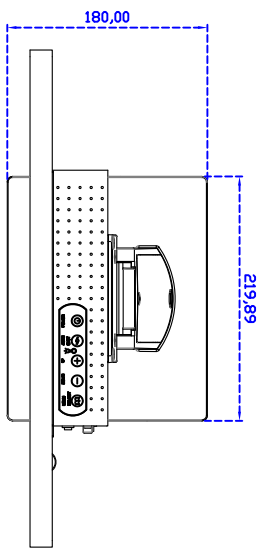

18.5" inch Touch Monitor "OPS system for Intel standard" (Projected capacitive Multi-Touch)

Display Specifications :

Active Area	409 × 230 mm
Pixel Pitch	0.213 × 0.213 mm
Brightness	350 cd/m ²
Contrast Ratio	1000 : 1
Resolution	1920 × 1080 (Full HD)
Viewing Angle	L/R 178° ; U/D 178°
Response Time	20 ms (Tr + Tf)
Display Colors	16.7M
Display Modes	640×480 ; 800×600 ; 1024×768 ; 1280×720 ; 1366×768 ; 1440×900 ; 1680×1050 ; 1920×1080
Signal input	VGA ; Audio ; DVI ; AV ; OPS
Mini-Audio out	1W (8Ω) × 2
OSD Keyboard	⊙Menu/Select ⊙- ⊙+ ⊙Auto/Exit ⊙Power
Power Source	DC 12V ; ≤22w ; standby ≤1w
Power Consumption	
Storage	-20~70°C ; -20~70°C
Operation	
VESA	100×100 or 200×100 mm
Casing Colors	Black
Casing Size	447.2 × 267.8 × 70 mm ; 5.7kg (W×H×D)
Weight	
Carton	550 × 400 × 180 mm ; 7.3kg (W×H×D)
gross weight	

Order information :

AIM-TMPCT185-R17W :	【VGA/DVI/AUDIO/AV/OPS/USB-TOUCH】
Accessory	VGA Cable/AC90~260V Adapter/Power Cable/Audio Cable/USB Cable/Cleaning wipes/Driver Disk
	※DVI Cable(Optional)

3 Year Warranty
LCD Panel 1 Year

18.5" Desktop Touch Monitor.
(Support DPS system)

AIM-TMPC1185-R15WV_R17WV