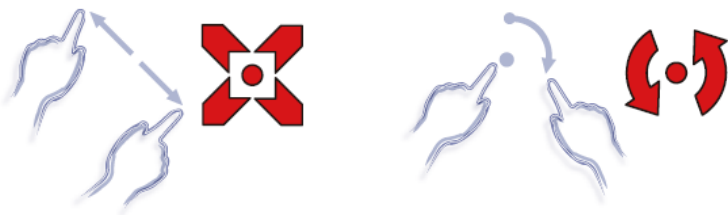

18.5" inch Touch Monitor "OPS system for Intel standard" (Projected capacitive Multi-Touch)

Products application :

- POS Terminal
- Industrial PC
- Kiosk
- Gaming
- Medical apparatus
- Personal computer
- Mobile GPS
- Office automation
- Security system of the house
- Car-mounted amusement
- Military equipment
- Communicate

Touch Feature :

Input Method	Capacitive stylus, Finger
Linearity	≤2.5mm
Surface	≥7H
Life Time	Unlimited
Application	Writing and Signature Capture Capability
PC Link	USB

Software Feature :

Draw Test	Position and linearity verification
Controller	Support multiple controllers
Languages	English · Simple Chinese · Traditional Chinese · Japanese · French · German · Spanish · Korean · Arabic · Czech · Danish · Dutch · Greek · Hungarian · Italian · Norwegian · Russian · Polish · Portuguese · Slovenian · Swedish · Thai · Turkish
Mouse Emulator	Right / left button emulation. Auto Right / left Click (PDA function)
Touch Style	Drawing a Mode · button a Mode · Touch Off/ on Switch
Double Click	Configurable double click speed · Configurable double click area
Sound Modes	No sound · Touch down · Touch up
Display Support	display rotation · Support multiple monitors
Division Pattern	Support two halves and four parts with touch function, you can also create your own division patterns.
Settings:	
Edge compensation	Support edge compensation and you can also add your own numbers for it.
Support O.S	All Windows-32 bit O.S Windows7-8-10 ; XP-64 bit O.S Android ; A I I i nux ; MAC