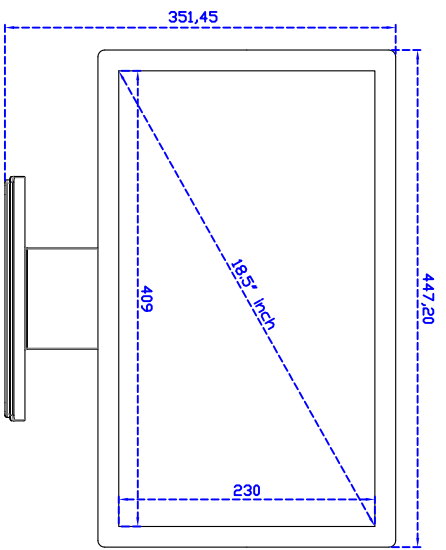

18.5" inch Touch Monitor "OPS system for Intel standard" (Projected capacitive Multi-Touch)

Display Specifications :

Active Area	409 × 230 mm
Pixel Pitch	0.213 × 0.213 mm
Brightness	350 cd/m ²
Contrast Ratio	1000 : 1
Resolution	1920 × 1080 (Full HD)
Viewing Angle	L/R 178° ; U/D 178°
Response Time	20 ms (Tr + Tf)
Display Colors	16.7M
Display Modes	640×480 ; 800×600 ; 1024×768 ; 1280×720 ; 1366×768 ; 1440×900 ; 1680×1050 ; 1920×1080
Signal input	VGA ; Audio ; DVI ; AV ; OPS
Mini-Audio out	1W (8Ω) × 2
OSD Keyboard	⊙Menu/Select ⊙- ⊙+ ⊙Auto/Exit ⊙Power
Power Source	DC 12V ; ≤22w ; standby ≤1w
Power Consumption	
Storage	-20~70°C ; -20~70°C
Operation	
VESA	100×100 or 200×100 mm
Casing Colors	Black
Casing Size	447.2 × 267.8 × 70 mm ; 5.7kg (W×H×D)
Weight	
Carton	550 × 400 × 180 mm ; 7.3kg (W×H×D)
gross weight	

18.5" Desktop Touch Monitor.
(Support DPS system)

AIM-TMPC1185-R15WV_R17WV