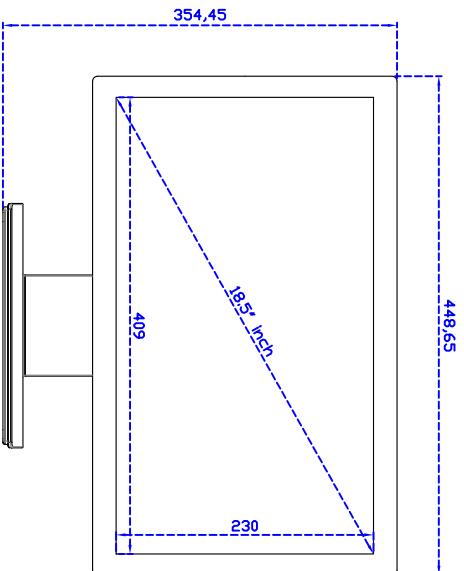

VGA/DVI/Audio/DC12V