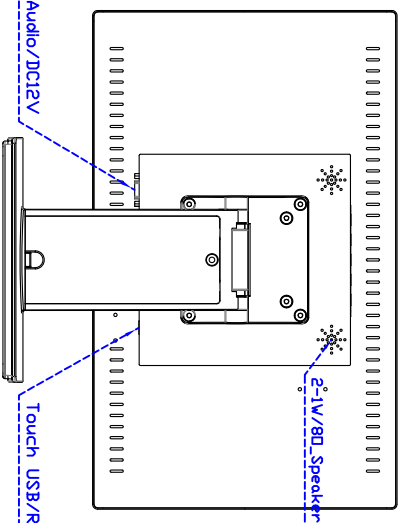

Draw Test	Position and linearity verification
Controller	Support multiple controllers
Languages	English · Simple Chinese · Traditional Chinese · Japanese · French · German · Spanish · Korean · Arabic · Czech · Danish · Dutch · Greek · Hungarian · Italian · Norwegian · Russian · Polish · Portuguese · Slovenian · Swedish · Thai · Turkish
Mouse Emulator	Right / left button emulation. Auto Right / left Click (PDA function)
Touch Style	Drawing a Mode · button a Mode · Touch Off/ on Switch
Double Click	Configurable double click speed · Configurable double click area
Sound Modes	No sound · Touch down · Touch up
Display Support	display rotation · Support multiple monitors
Division Pattern	Support two halves and four parts with touch function, you can also create your own division patterns.
Settings:	
Edge compensation	Support edge compensation and you can also add your own numbers for it.
Support O.S	All Windows-32 bit O.S Windows7-8-10 : XP-64 bit O.S Android : All Linux : MAC

Order information :

AIM-TMPCT185-R13WV :	【VGA/DVI/AUDIO/USB-TOUCH】	AIM-TMPCT185-R14WV :	【VGA/DVI/AUDIO/RS232-TOUCH】
Accessory	VGA Cable/AC90~260V Adapter/Power Cable/Audio Cable/USB or RS232 Cable/Cleaning wipes/Driver Disk		
	※DVI Cable(Optional)		

3 Year Warrenty
LCD Panel 1 Year

VGA/DVI/Audio/DC12V

18.5" Desktop Touch Monitor.

AIM-TMPCT185-R11WV_R13WV