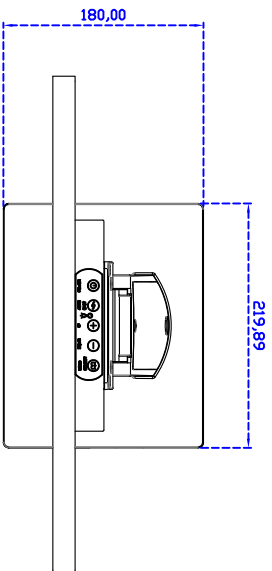

VGA/DVI/Audio/DC12V