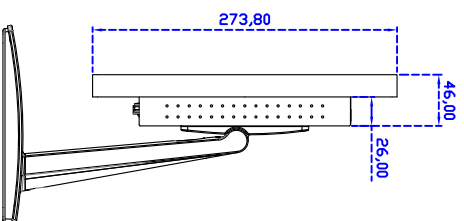

VGA/DVI/Audio/DC12V