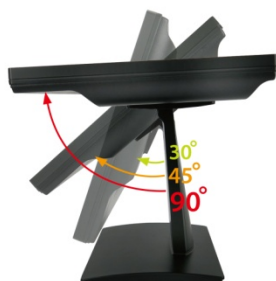

18.5" inch Touch Monitor "POS-styler" (Pure Flat Project capacitive Multi-Touch)

Products application :

- POS Terminal
- Industrial PC
- Kiosk
- Gaming
- Medical apparatus
- Personal computer
- Mobile GPS
- Office automation
- Security system of the house
- Car-mounted amusement
- Military equipment
- Communicate

18.5" inch Touch Monitor "POS-styler" (Pure Flat Project capacitive Multi-Touch)

Display Specifications :

Active Area	409 × 230 mm
Pixel Pitch	0.213 × 0.213 mm
Brightness	350 cd/m ²
Contrast Ratio	1000 : 1
Resolution	1920 × 1080 (Full HD)
Viewing Angle	L/R 178° ; U/D 178°
Response Time	20 ms (Tr + Tf)
Display Colors	16.7M
Display Modes	640×480 ; 800×600 ; 1024×768 ; 1280×720 ; 1280×1024 ; 1360×768 ; 1440×900 ; 1680×1050 ; 1920×1080
Signal input	VGA ; DVI ; Audio
Mini-Audio out	1W (8Ω) × 2
OSD Keyboard	⊙Menu/Select ⊙- ⊙+ ⊙Auto/Exit ⊙Power
Power Source	DC 12V ; ≤22w ; standby ≤1w
Power Consumption	
Storage	-20~70°C ; -20~70°C
Operation	
VESA	75×75 or 100×100 mm
Casing Colors	Black
Casing Size	448.65 × 273.8 × 46 mm ; 5.55kg (W×H×D)
Weight	
Carton	550 × 400 × 180 mm ; 7.05kg (W×H×D)
gross weight	