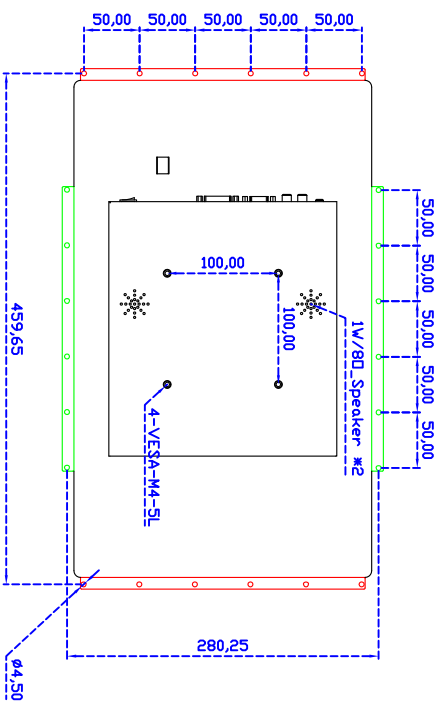

18.5" Embedded Touch Monitor.
(Support DPS system)

AIM-TMOPPCT185-R15W_R17W