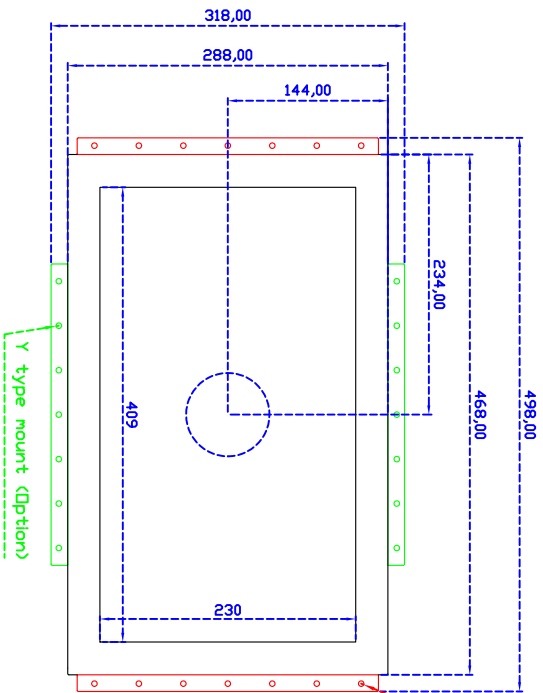

18.5" inch Embedded Touch Monitor (Infrared Ray Multi-Touch)

Display Specifications :

Active Area	409 × 230 mm
Pixel Pitch	0.213 × 0.213 mm
Brightness	350 cd/m ²
Contrast Ratio	1000 : 1
Resolution	1920 × 1080 (Full HD)
Viewing Angle	L/R 178° ; U/D 178°
Response Time	20 ms (Tr + Tf)
Display Colors	16.7M
Display Modes	640×480 ; 800×600 ; 1024×768 ; 1280×720 ; 1280×800 ; 1280×1024 ; 1366×768 ; 1440×900 ; 1680×1050 ; 1920×1080
Signal input	VGA ; Audio ; DVI
Mini-Audio out	1W (8Ω) × 2
OSD Keyboard	⊙ Menu/Select ⊙ - ⊙ + ⊙ Auto/Exit ⊙ Power
Power Source	DC 12V ; ≤22w ; Standby ≤1w
Power Consumption	
Storage \ Operation	-20~70°C ; -20~70°C
VESA	75×75 or 100×100 mm
Casing Colors	Black
Casing Size \ Weight	498 × 288 × 52 mm ; 4.3kg (W×H×D)
Carton \ gross weight	550 × 400 × 180 mm ; 5.8kg (W×H×D)

Touch Feature :

Input Method	It detects anything that blocks lights
Linearity	≤2.5mm
Surface	≥7H
Life Time	Unlimited
Application	Writing and Signature Capture Capability
PC Link	USB

Software Feature :

Calibration	4 points or 16 points or 25 points
Draw Test	Position and linearity verification
Controller	Support multiple controllers
Languages	English \ Simple Chinese \ Traditional Chinese \ Japanese \ German
Mouse Emulator	Right / left button emulation. Auto Right / left Click (PDA function)
Touch Style	Drawing a Mode \ button a Mode \ Hide cursor
Double Click	Configurable double click speed \ Configurable double click area
Sound Modes	No sound \ Touch down \ Touch up
Display Support	display rotation \ Support multiple monitors
Division Pattern Settings:	Support two halves and four parts with touch function, you can also create your own division patterns.
Edge compensation	Support edge compensation and you can also add your own numbers for it.
Support O.S	All Windows-32 bit O.S Windows7-8-10 ; XP-64 bit O.S Android : All Linux : MAC

18.5" Embedded Touch Monitor.
AIM-TM0PIR185-R01W_R03W