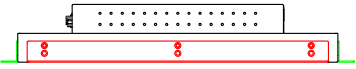

18.5" Embedded Touch Monitor.
AIM-TM0PIR185-R01W_R03W