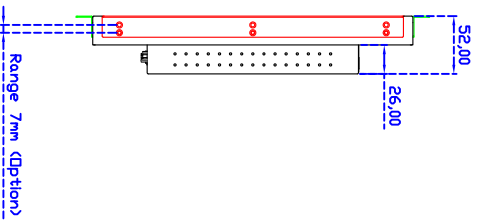

18.5" inch Embedded Touch Monitor (Infrared Ray Multi-Touch)

Display Specifications :

Active Area	409 × 230 mm
Pixel Pitch	0.213 × 0.213 mm
Brightness	350 cd/m ²
Contrast Ratio	1000 : 1
Resolution	1920 × 1080 (Full HD)
Viewing Angle	L/R 178° ; U/D 178°
Response Time	20 ms (Tr + Tf)
Display Colors	16.7M
Display Modes	640×480 ; 800×600 ; 1024×768 ; 1280×720 ; 1280×800 ; 1280×1024 ; 1366×768 ; 1440×900 ; 1680×1050 ; 1920×1080
Signal input	VGA ; Audio ; DVI
Mini-Audio out	1W (8Ω) × 2
OSD Keyboard	⊙ Menu/Select ⊙ - ⊙ + ⊙ Auto/Exit ⊙ Power
Power Source	DC 12V ; ≤22w ; Standby ≤1w
Power Consumption	
Storage \ Operation	-20~70°C ; -20~70°C
VESA	75×75 or 100×100 mm
Casing Colors	Black
Casing Size \ Weight	498 × 288 × 52 mm ; 4.3kg (W×H×D)
Carton \ gross weight	550 × 400 × 180 mm ; 5.8kg (W×H×D)

Touch Feature :

Input Method	It detects anything that blocks lights
Linearity	≤2.5mm
Surface	≥7H
Life Time	Unlimited
Application	Writing and Signature Capture Capability
PC Link	USB

Software Feature :

Calibration	4 points or 16 points or 25 points
Draw Test	Position and linearity verification
Controller	Support multiple controllers
Languages	English \ Simple Chinese \ Traditional Chinese \ Japanese \ German
Mouse Emulator	Right / left button emulation. Auto Right / left Click (PDA function)
Touch Style	Drawing a Mode \ button a Mode \ Hide cursor
Double Click	Configurable double click speed \ Configurable double click area
Sound Modes	No sound \ Touch down \ Touch up
Display Support	display rotation \ Support multiple monitors
Division Pattern Settings:	Support two halves and four parts with touch function, you can also create your own division patterns.
Edge compensation	Support edge compensation and you can also add your own numbers for it.
Support O.S	All Windows-32 bit O.S Windows7-8-10 ; XP-64 bit O.S Android : All Linux : MAC

18.5" Embedded Touch Monitor.
AIM-TM0PIR185-R01W_R03W