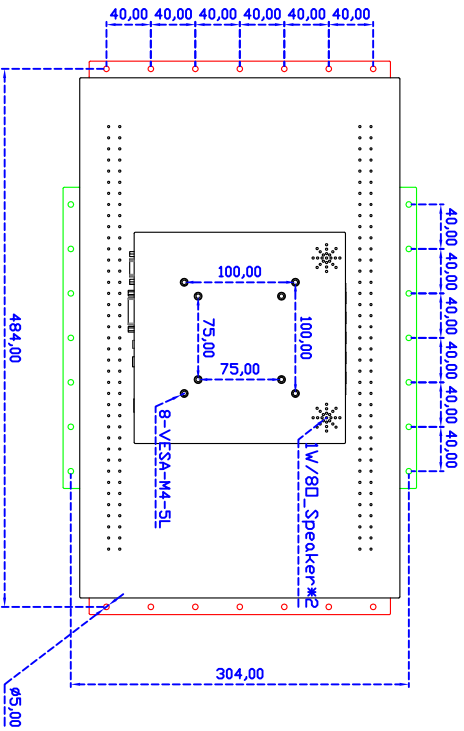

18.5" inch Embedded Touch Monitor (Infrared Ray Multi-Touch)

Display Specifications :

Active Area	409 × 230 mm
Pixel Pitch	0.213 × 0.213 mm
Brightness	350 cd/m ²
Contrast Ratio	1000 : 1
Resolution	1920 × 1080 (Full HD)
Viewing Angle	L/R 178° ; U/D 178°
Response Time	20 ms (Tr + Tf)
Display Colors	16.7M
Display Modes	640×480 ; 800×600 ; 1024×768 ; 1280×720 ; 1280×800 ; 1280×1024 ; 1366×768 ; 1440×900 ; 1680×1050 ; 1920×1080
Signal input	VGA ; Audio ; DVI
Mini-Audio out	1W (8Ω) × 2
OSD Keyboard	⊙ Menu/Select ⊙ - ⊙ + ⊙ Auto/Exit ⊙ Power
Power Source	DC 12V ; ≤22w ; Standby ≤1w
Power Consumption	
Storage \ Operation	-20~70°C ; -20~70°C
VESA	75×75 or 100×100 mm
Casing Colors	Black
Casing Size \ Weight	498 × 288 × 52 mm ; 4.3kg (W×H×D)
Carton \ gross weight	550 × 400 × 180 mm ; 5.8kg (W×H×D)

Touch Feature :

Input Method	It detects anything that blocks lights
Linearity	≤2.5mm
Surface	≥7H
Life Time	Unlimited
Application	Writing and Signature Capture Capability
PC Link	USB

Software Feature :

Calibration	4 points or 16 points or 25 points
Draw Test	Position and linearity verification
Controller	Support multiple controllers
Languages	English \ Simple Chinese \ Traditional Chinese \ Japanese \ German
Mouse Emulator	Right / left button emulation. Auto Right / left Click (PDA function)
Touch Style	Drawing a Mode \ button a Mode \ Hide cursor
Double Click	Configurable double click speed \ Configurable double click area
Sound Modes	No sound \ Touch down \ Touch up
Display Support	display rotation \ Support multiple monitors
Division Pattern Settings:	Support two halves and four parts with touch function, you can also create your own division patterns.
Edge compensation	Support edge compensation and you can also add your own numbers for it.
Support O.S	All Windows-32 bit O.S Windows7-8-10 ; XP-64 bit O.S Android : All Linux : MAC

18.5" Embedded Touch Monitor.
AIM-TM0PIR185-R01W_R03W