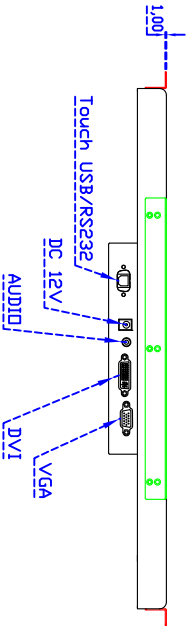

18.5" inch Embedded Touch Monitor (Infrared Ray Multi-Touch)

Display Specifications :

Active Area	409 × 230 mm
Pixel Pitch	0.213 × 0.213 mm
Brightness	350 cd/m ²
Contrast Ratio	1000 : 1
Resolution	1920 × 1080 (Full HD)
Viewing Angle	L/R 178° ; U/D 178°
Response Time	20 ms (Tr + Tf)
Display Colors	16.7M
Display Modes	640×480 ; 800×600 ; 1024×768 ; 1280×720 ; 1280×800 ; 1280×1024 ; 1366×768 ; 1440×900 ; 1680×1050 ; 1920×1080
Signal input	VGA ; Audio ; DVI
Mini-Audio out	1W (8Ω) × 2
OSD Keyboard	⊙ Menu/Select ⊙ - ⊙ + ⊙ Auto/Exit ⊙ Power
Power Source	DC 12V ; ≤22w ; Standby ≤1w
Power Consumption	
Storage \ Operation	-20~70°C ; -20~70°C
VESA	75×75 or 100×100 mm
Casing Colors	Black
Casing Size \ Weight	498 × 288 × 52 mm ; 4.3kg (W×H×D)
Carton \ gross weight	550 × 400 × 180 mm ; 5.8kg (W×H×D)

Touch Feature :

Input Method	It detects anything that blocks lights
Linearity	≤2.5mm
Surface	≥7H
Life Time	Unlimited
Application	Writing and Signature Capture Capability
PC Link	USB

Software Feature :

Calibration	4 points or 16 points or 25 points
Draw Test	Position and linearity verification
Controller	Support multiple controllers
Languages	English \ Simple Chinese \ Traditional Chinese \ Japanese \ German
Mouse Emulator	Right / left button emulation. Auto Right / left Click (PDA function)
Touch Style	Drawing a Mode \ button a Mode \ Hide cursor
Double Click	Configurable double click speed \ Configurable double click area
Sound Modes	No sound \ Touch down \ Touch up
Display Support	display rotation \ Support multiple monitors
Division Pattern Settings:	Support two halves and four parts with touch function, you can also create your own division patterns.
Edge compensation	Support edge compensation and you can also add your own numbers for it.
Support O.S	All Windows-32 bit O.S Windows7-8-10 ; XP-64 bit O.S Android : All Linux : MAC

18.5" Embedded Touch Monitor.
AIM-TM0PIR185-R01W_R03W