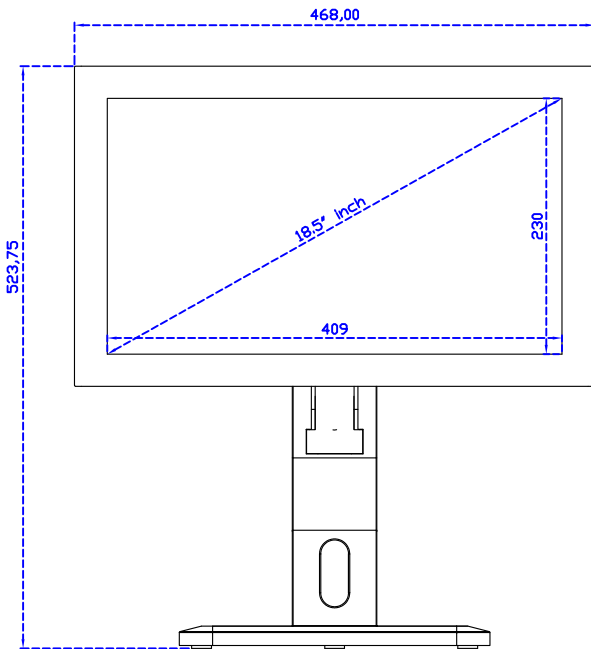

18.5" Infrared Ray Multi-Touch Monitor (1920*1080)

Display Specifications :

Active Area	409 × 230 mm
Pixel Pitch	0.213 × 0.213 mm
Brightness	350 cd/m ²
Contrast Ratio	1000 : 1
Resolution	1920 x 1080 (Full HD)
Viewing Angle	L/R178° ; U/D178°
Response Time	20ms (Tr + Tf)
Display Colors	16.7M
Display Modes	640×480 ; 800×600 ; 1024×768 ; 1280×720 ; 1280×800 ; 1280×1024 ; 1360×768 ; 1440×900 ; 1680×1050 ; 1920×1080
Signal input	VGA ; Audio ; DVI
Speaker	1W (8Ω) × 2
OSD Keyboard	⊙Power ⊙Auto adjust ⊕ ⊖ ⊙Menu
Power Source	DC 12V (DC Jack Φ2.1mm)
Power Consumption	≤22w
Storage 、 Operation	-20~70°C ; -20~70°C
VESA	75×75 ; 100×100 mm
Casing Colors	Black (OEM other colors)
Casing Size 、 Weight	468 × 288 × 52 mm ; 4.2 kg (W×H×D) (Without Stand)
Carton 、 gross weight	550 × 400 × 180 mm ; 5.8 kg (W×H×D)
Accessory	VGA cable / Audio cable / AC90~260V Adapter / Power cable / USB cable / Cleaning wipes / Driver Disk ※DVI cable (Optional)

AIM-TMIR185-R03W V

AIM-TMIR185-R03W Y

3 Year Warranty
LCD Panel 1 Year

18.5" Touch Monitor.
 (VESA Mount)

AIM-TMIR185-R01W_R03W

X type mount (Default)

Y type mount (Option)

18.5" Embedded Touch Monitor.
 (Open Frame)

AIM-TM0PIR185-R01W_R03W

18.5" Desktop Touch Monitor.
(Foldable Stand)

AIM-TMIR185-R01WA_R03WA

18.5" Desktop Touch Monitor.
(Photo Stand)

AIM-TMIR185-R01WP_R03WP

18.5" Desktop Touch Monitor.
(POS Stand)

AIM-TMIR185-R01WV_R03WV

18.5" Desktop Touch Monitor.
(Ergonomic Stand)

AIM-TMIR185-R01WY_R03WY