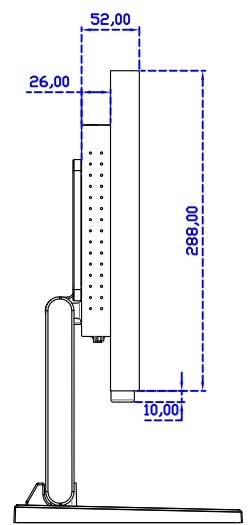

18.5" Infrared Ray Multi-Touch Monitor (1920*1080)

Display Specifications :

Active Area	409 × 230 mm
Pixel Pitch	0.213 × 0.213 mm
Brightness	350 cd/m ²
Contrast Ratio	1000 : 1
Resolution	1920 x 1080 (Full HD)
Viewing Angle	L/R178° ; U/D178°
Response Time	20ms (Tr + Tf)
Display Colors	16.7M
Display Modes	640×480 ; 800×600 ; 1024×768 ; 1280×720 ; 1280×800 ; 1280×1024 ; 1360×768 ; 1440×900 ; 1680×1050 ; 1920×1080
Signal input	VGA ; Audio ; DVI
Speaker	1W (8Ω) × 2
OSD Keyboard	⊙Power ⊙Auto adjust ⊕ ⊖ ⊙Menu
Power Source	DC 12V (DC Jack Φ2.1mm)
Power Consumption	≤22w
Storage 、 Operation	-20~70°C ; -20~70°C
VESA	75×75 ; 100×100 mm
Casing Colors	Black (OEM other colors)
Casing Size 、 Weight	468 × 288 × 52 mm ; 4.2 kg (W×H×D) (Without Stand)
Carton 、 gross weight	550 × 400 × 180 mm ; 5.8 kg (W×H×D)
Accessory	VGA cable / Audio cable / AC90~260V Adapter / Power cable / USB cable / Cleaning wipes / Driver Disk ※DVI cable (Optional)

AIM-TMIR185-R03W V

AIM-TMIR185-R03W Y

3 Year Warranty
LCD Panel 1 Year

18.5" Touch Monitor.
 (VESA Mount)

AIM-TMIR185-R01W_R03W

X type mount (Default)

Y type mount (Option)

18.5" Embedded Touch Monitor.
 (Open Frame)

AIM-TM0PIR185-R01W_R03W

18.5" Desktop Touch Monitor.
(Foldable Stand)

AIM-TMIR185-R01WA_R03WA

18.5" Desktop Touch Monitor.
(Photo Stand)

AIM-TMIR185-R01WP_R03WP

18.5" Desktop Touch Monitor.
(POS Stand)

AIM-TMIR185-R01WV_R03WV

18.5" Desktop Touch Monitor.
(Ergonomic Stand)

AIM-TMIR185-R01WY_R03WY