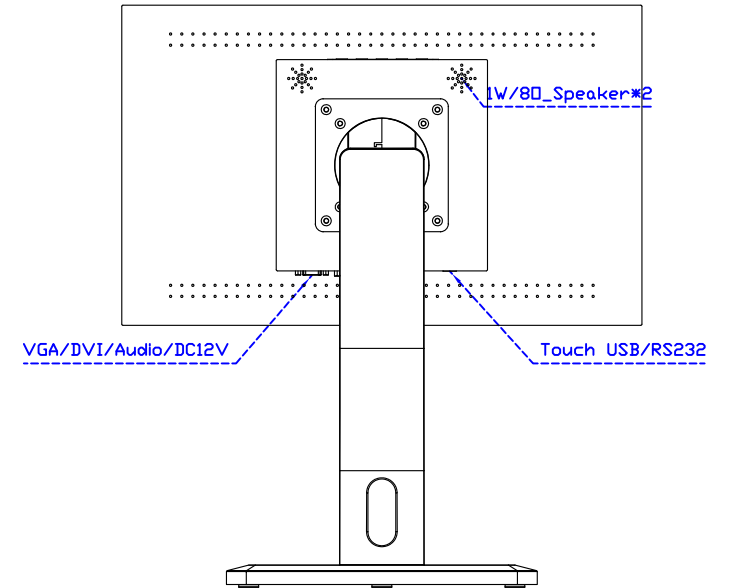

AIM-TMIR185-R03W V

AIM-TMIR185-R03W Y

3 Year Warranty
LCD Panel 1 Year

18.5" Touch Monitor.
 (VESA Mount)

AIM-TMIR185-R01W_R03W

X type mount (Default)

Y type mount (Option)

18.5" Embedded Touch Monitor.
 (Open Frame)

AIM-TM0PIR185-R01W_R03W

18.5" Desktop Touch Monitor.
(Foldable Stand)

AIM-TMIR185-R01WA_R03WA

18.5" Desktop Touch Monitor.
(Photo Stand)

AIM-TMIR185-R01WP_R03WP

18.5" Desktop Touch Monitor.
(POS Stand)

AIM-TMIR185-R01WV_R03WV

18.5" Desktop Touch Monitor.
(Ergonomic Stand)

AIM-TMIR185-R01WY_R03WY