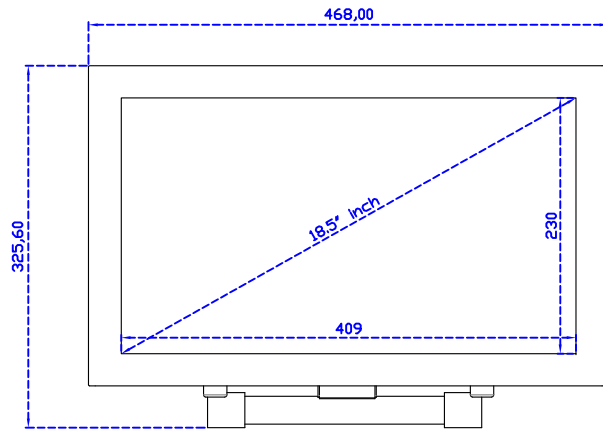

18.5" Infrared Ray Multi-Touch Monitor (1920*1080)

Display Specifications :

Active Area	409 × 230 mm
Pixel Pitch	0.213 × 0.213 mm
Brightness	350 cd/m ²
Contrast Ratio	1000 : 1
Resolution	1920 x 1080 (Full HD)
Viewing Angle	L/R178° ; U/D178°
Response Time	20ms (Tr + Tf)
Display Colors	16.7M
Display Modes	640×480 ; 800×600 ; 1024×768 ; 1280×720 ; 1280×800 ; 1280×1024 ; 1360×768 ; 1440×900 ; 1680×1050 ; 1920×1080
Signal input	VGA ; Audio ; DVI
Speaker	1W (8Ω) × 2
OSD Keyboard	⊙Power ⊙Auto adjust ⊕ ⊖ ⊙Menu
Power Source	DC 12V (DC Jack Φ2.1mm)
Power Consumption	≤22w
Storage 、 Operation	-20~70°C ; -20~70°C
VESA	75×75 ; 100×100 mm
Casing Colors	Black (OEM other colors)
Casing Size 、 Weight	468 × 288 × 52 mm ; 4.2 kg (W×H×D) (Without Stand)
Carton 、 gross weight	550 × 400 × 180 mm ; 5.8 kg (W×H×D)
Accessory	VGA cable / Audio cable / AC90~260V Adapter / Power cable / USB cable / Cleaning wipes / Driver Disk ※DVI cable (Optional)

AIM-TMIR185-R03W V

AIM-TMIR185-R03W Y

3 Year Warranty
LCD Panel 1 Year

18.5" Touch Monitor.
 (VESA Mount)

AIM-TMIR185-R01W_R03W

X type mount (Default)

Y type mount (Option)

18.5" Embedded Touch Monitor.
 (Open Frame)

AIM-TM0PIR185-R01W_R03W

18.5" Desktop Touch Monitor.
(Foldable Stand)

AIM-TMIR185-R01WA_R03WA

18.5" Desktop Touch Monitor.
(Photo Stand)

AIM-TMIR185-R01WP_R03WP

18.5" Desktop Touch Monitor.
(POS Stand)

AIM-TMIR185-R01WV_R03WV

18.5" Desktop Touch Monitor.
(Ergonomic Stand)

AIM-TMIR185-R01WY_R03WY