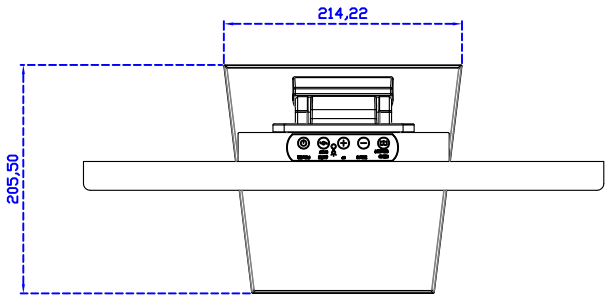

18.5" Infrared Ray Multi-Touch Monitor (1920*1080)

Display Specifications :

Active Area	409 × 230 mm
Pixel Pitch	0.213 × 0.213 mm
Brightness	350 cd/m ²
Contrast Ratio	1000 : 1
Resolution	1920 x 1080 (Full HD)
Viewing Angle	L/R178° ; U/D178°
Response Time	20ms (Tr + Tf)
Display Colors	16.7M
Display Modes	640×480 ; 800×600 ; 1024×768 ; 1280×720 ; 1280×800 ; 1280×1024 ; 1360×768 ; 1440×900 ; 1680×1050 ; 1920×1080
Signal input	VGA ; Audio ; DVI
Speaker	1W (8Ω) × 2
OSD Keyboard	⊙Power ⊙Auto adjust ⊕ ⊖ ⊙Menu
Power Source	DC 12V (DC Jack Φ2.1mm)
Power Consumption	≤22w
Storage 、 Operation	-20~70°C ; -20~70°C
VESA	75×75 ; 100×100 mm
Casing Colors	Black (OEM other colors)
Casing Size 、 Weight	468 × 288 × 52 mm ; 4.2 kg (W×H×D) (Without Stand)
Carton 、 gross weight	550 × 400 × 180 mm ; 5.8 kg (W×H×D)
Accessory	VGA cable / Audio cable / AC90~260V Adapter / Power cable / USB cable / Cleaning wipes / Driver Disk ※DVI cable (Optional)

AIM-TMIR185-R03W V

AIM-TMIR185-R03W Y

3 Year Warranty
LCD Panel 1 Year

18.5" Touch Monitor.
 (VESA Mount)

AIM-TMIR185-R01W_R03W

X type mount (Default)

Y type mount (Option)

18.5" Embedded Touch Monitor.
 (Open Frame)

AIM-TM0PIR185-R01W_R03W

18.5" Desktop Touch Monitor.
(Foldable Stand)

AIM-TMIR185-R01WA_R03WA

18.5" Desktop Touch Monitor.
(Photo Stand)

AIM-TMIR185-R01WP_R03WP

18.5" Desktop Touch Monitor.
(POS Stand)

AIM-TMIR185-R01WV_R03WV