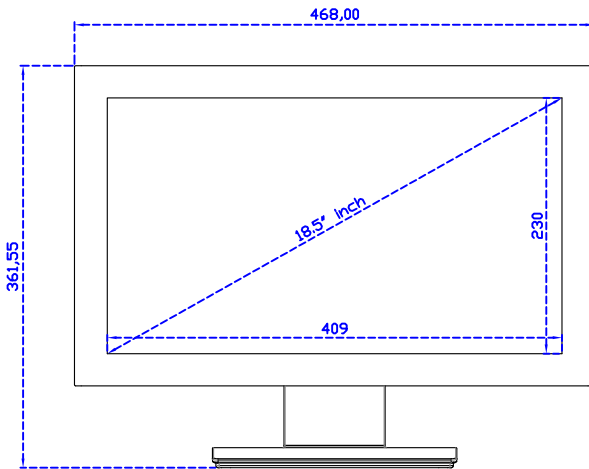

18.5" Infrared Ray Multi-Touch Monitor (1920*1080)

Display Specifications :

Active Area	409 × 230 mm
Pixel Pitch	0.213 × 0.213 mm
Brightness	350 cd/m ²
Contrast Ratio	1000 : 1
Resolution	1920 x 1080 (Full HD)
Viewing Angle	L/R178° ; U/D178°
Response Time	20ms (Tr + Tf)
Display Colors	16.7M
Display Modes	640×480 ; 800×600 ; 1024×768 ; 1280×720 ; 1280×800 ; 1280×1024 ; 1360×768 ; 1440×900 ; 1680×1050 ; 1920×1080
Signal input	VGA ; Audio ; DVI
Speaker	1W (8Ω) × 2
OSD Keyboard	⊙Power ⊙Auto adjust ⊕ ⊖ ⊙Menu
Power Source	DC 12V (DC Jack Φ2.1mm)
Power Consumption	≤22w
Storage 、 Operation	-20~70°C ; -20~70°C
VESA	75×75 ; 100×100 mm
Casing Colors	Black (OEM other colors)
Casing Size 、 Weight	468 × 288 × 52 mm ; 4.2 kg (W×H×D) (Without Stand)
Carton 、 gross weight	550 × 400 × 180 mm ; 5.8 kg (W×H×D)
Accessory	VGA cable / Audio cable / AC90~260V Adapter / Power cable / USB cable / Cleaning wipes / Driver Disk ※DVI cable (Optional)

AIM-TM0PIR185-R01W_R03W

18.5" Desktop Touch Monitor.
(Foldable Stand)

AIM-TMIR185-R01WA_R03WA

18.5" Desktop Touch Monitor.
(Photo Stand)

AIM-TMIR185-R01WP_R03WP

18.5" Desktop Touch Monitor.
(POS Stand)

AIM-TMIR185-R01WV_R03WV

18.5" Desktop Touch Monitor.
(Ergonomic Stand)

AIM-TMIR185-R01WY_R03WY