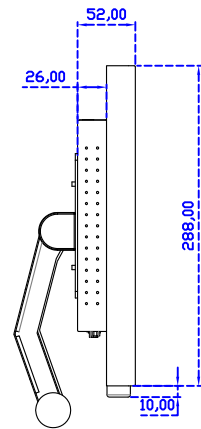

18.5" Infrared Ray Multi-Touch Monitor (1920*1080)

Display Specifications :

Active Area	409 × 230 mm
Pixel Pitch	0.213 × 0.213 mm
Brightness	350 cd/m ²
Contrast Ratio	1000 : 1
Resolution	1920 x 1080 (Full HD)
Viewing Angle	L/R178° ; U/D178°
Response Time	20ms (Tr + Tf)
Display Colors	16.7M
Display Modes	640×480 ; 800×600 ; 1024×768 ; 1280×720 ; 1280×800 ; 1280×1024 ; 1360×768 ; 1440×900 ; 1680×1050 ; 1920×1080
Signal input	VGA ; Audio ; DVI
Speaker	1W (8Ω) × 2
OSD Keyboard	⊙Power ⊙Auto adjust ⊕ ⊖ ⊙Menu
Power Source	DC 12V (DC Jack Φ2.1mm)
Power Consumption	≤22w
Storage 、 Operation	-20~70°C ; -20~70°C
VESA	75×75 ; 100×100 mm
Casing Colors	Black (OEM other colors)
Casing Size 、 Weight	468 × 288 × 52 mm ; 4.2 kg (W×H×D) (Without Stand)
Carton 、 gross weight	550 × 400 × 180 mm ; 5.8 kg (W×H×D)
Accessory	VGA cable / Audio cable / AC90~260V Adapter / Power cable / USB cable / Cleaning wipes / Driver Disk ※DVI cable (Optional)

AIM-TMIR185-R03W V

AIM-TMIR185-R03W Y

3 Year Warranty
LCD Panel 1 Year

18.5" Touch Monitor.
 (VESA Mount)

AIM-TMIR185-R01W_R03W

X type mount (Default)

Y type mount (Option)

18.5" Embedded Touch Monitor.
 (Open Frame)

AIM-TM0PIR185-R01W_R03W

18.5" Desktop Touch Monitor.
(Foldable Stand)

AIM-TMIR185-R01WA_R03WA

18.5" Desktop Touch Monitor.
(Photo Stand)

AIM-TMIR185-R01WP_R03WP

18.5" Desktop Touch Monitor.
(POS Stand)

AIM-TMIR185-R01WV_R03WV

18.5" Desktop Touch Monitor.
(Ergonomic Stand)

AIM-TMIR185-R01WY_R03WY