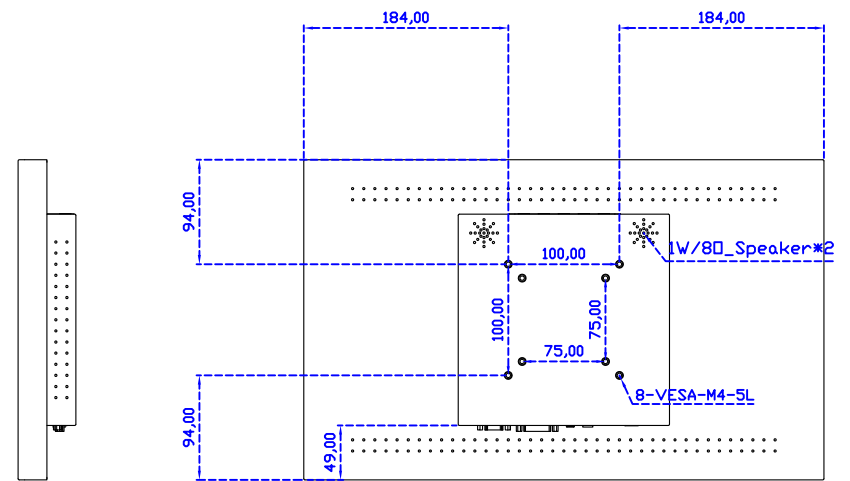

18.5" Touch Monitor.
(VESA Mount)

AIM-TMIR185-R01W_R03W