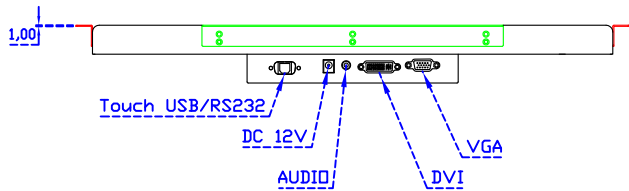

Software Feature :

Calibration	4 points or 16 points or 25 points
Draw Test	Position and linearity verification
Controller	Support multiple controllers
Languages	English · Simple Chinese · Traditional Chinese · Japanese · German
Mouse Emulator	Right / left button emulation. Auto Right / left Click (PDA function)
Touch Style	Drawing a Mode · button a Mode · Touch Off/ on Switch
Double Click	Configurable double click speed · Configurable double click area
Sound Modes	No sound · Touch down · Touch up
Display Support	display rotation · Support multiple monitors
Division Pattern	Support two halves and four parts with touch function, you can also create your own division patterns.
Settings:	
Edge compensation	Support edge compensation and you can also add your own numbers for it.
Support O.S	All Windows-32/64bit O.S Android ; Linux ; MAC

AIM-TMIR185-R03W V

AIM-TMIR185-R03W Y

3 Year Warranty
LCD Panel 1 Year

18.5" Touch Monitor.
 (VESA Mount)

AIM-TMIR185-R01W_R03W

X type mount (Default)

Y type mount (Option)

18.5" Embedded Touch Monitor.
 (Open Frame)

AIM-TM0PIR185-R01W_R03W

18.5" Desktop Touch Monitor.
(Foldable Stand)

AIM-TMIR185-R01WA_R03WA

18.5" Desktop Touch Monitor.
(Photo Stand)

AIM-TMIR185-R01WP_R03WP

18.5" Desktop Touch Monitor.
(POS Stand)

AIM-TMIR185-R01WV_R03WV