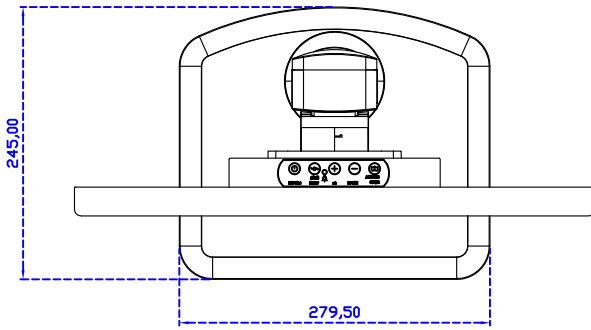

18.5" Infrared Ray Multi-Touch Monitor (1920*1080)

Display Specifications :

Active Area	409 × 230 mm
Pixel Pitch	0.213 × 0.213 mm
Brightness	350 cd/m ²
Contrast Ratio	1000 : 1
Resolution	1920 x 1080 (Full HD)
Viewing Angle	L/R178° ; U/D178°
Response Time	20ms (Tr + Tf)
Display Colors	16.7M
Display Modes	640×480 ; 800×600 ; 1024×768 ; 1280×720 ; 1280×800 ; 1280×1024 ; 1360×768 ; 1440×900 ; 1680×1050 ; 1920×1080
Signal input	VGA ; Audio ; DVI
Speaker	1W (8Ω) × 2
OSD Keyboard	⊙Power ⊙Auto adjust ⊕ ⊖ ⊙Menu
Power Source	DC 12V (DC Jack Φ2.1mm)
Power Consumption	≤22w
Storage 、 Operation	-20~70°C ; -20~70°C
VESA	75×75 ; 100×100 mm
Casing Colors	Black (OEM other colors)
Casing Size 、 Weight	468 × 288 × 52 mm ; 4.2 kg (W×H×D) (Without Stand)
Carton 、 gross weight	550 × 400 × 180 mm ; 5.8 kg (W×H×D)
Accessory	VGA cable / Audio cable / AC90~260V Adapter / Power cable / USB cable / Cleaning wipes / Driver Disk ※DVI cable (Optional)

AIM-TMIR185-R03W V

AIM-TMIR185-R03W Y

3 Year Warranty
LCD Panel 1 Year

18.5" Touch Monitor.
 (VESA Mount)

AIM-TMIR185-R01W_R03W

X type mount (Default)

Y type mount (Option)

18.5" Embedded Touch Monitor.
 (Open Frame)

AIM-TM0PIR185-R01W_R03W

18.5" Desktop Touch Monitor.
(Foldable Stand)

AIM-TMIR185-R01WA_R03WA

18.5" Desktop Touch Monitor.
(Photo Stand)

AIM-TMIR185-R01WP_R03WP

18.5" Desktop Touch Monitor.
(POS Stand)

AIM-TMIR185-R01WV_R03WV

18.5" Desktop Touch Monitor.
(Ergonomic Stand)

AIM-TMIR185-R01WY_R03WY