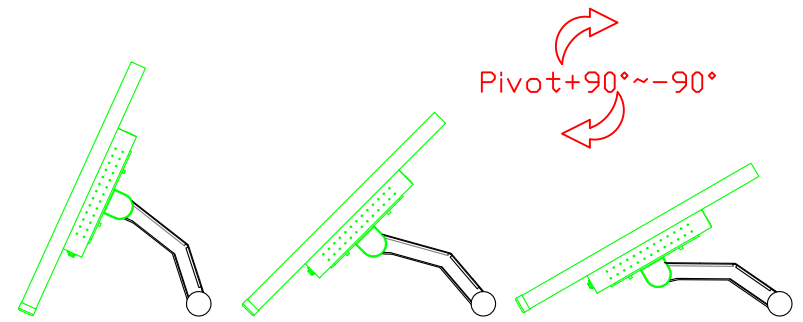

Software Feature :

Calibration	4 points or 16 points or 25 points
Draw Test	Position and linearity verification
Controller	Support multiple controllers
Languages	English · Simple Chinese · Traditional Chinese · Japanese · German
Mouse Emulator	Right / left button emulation. Auto Right / left Click (PDA function)
Touch Style	Drawing a Mode · button a Mode · Touch Off/ on Switch
Double Click	Configurable double click speed · Configurable double click area
Sound Modes	No sound · Touch down · Touch up
Display Support	display rotation · Support multiple monitors
Division Pattern	Support two halves and four parts with touch function, you can also create your own division patterns.
Settings:	
Edge compensation	Support edge compensation and you can also add your own numbers for it.
Support O.S	All Windows-32/64bit O.S Android ; Linux ; MAC

AIM-TMIR185-R03W V

AIM-TMIR185-R03W Y

3 Year Warranty
LCD Panel 1 Year

18.5" Touch Monitor.
 (VESA Mount)

AIM-TMIR185-R01W_R03W

X type mount (Default)

Y type mount (Option)

18.5" Embedded Touch Monitor.
 (Open Frame)

AIM-TM0PIR185-R01W_R03W

18.5" Desktop Touch Monitor.
(Foldable Stand)

AIM-TMIR185-R01WA_R03WA

18.5" Desktop Touch Monitor.
(Photo Stand)

AIM-TMIR185-R01WP_R03WP

18.5" Desktop Touch Monitor.
(POS Stand)

AIM-TMIR185-R01WV_R03WV