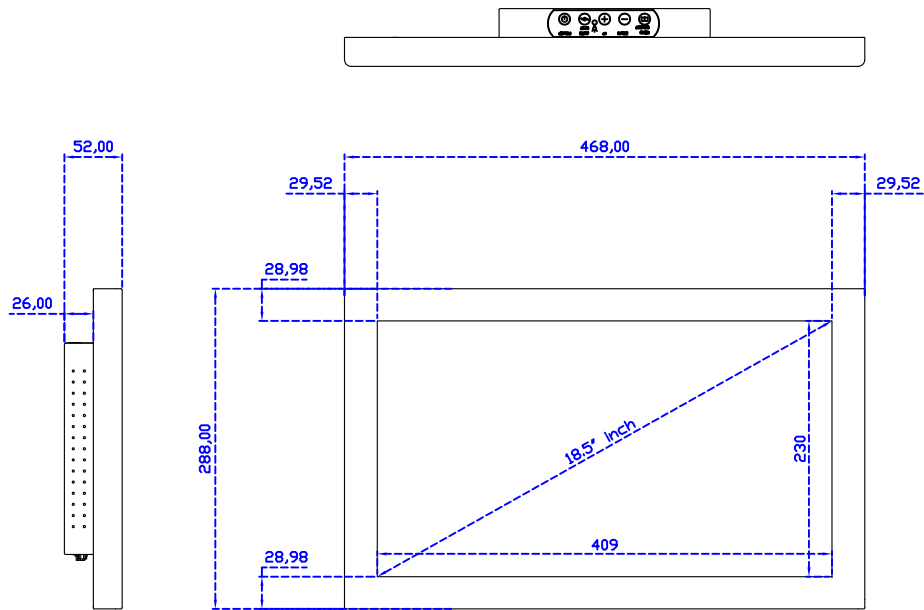

18.5" Infrared Ray Multi-Touch Monitor (1920*1080)

Display Specifications :

Active Area	409 × 230 mm
Pixel Pitch	0.213 × 0.213 mm
Brightness	350 cd/m ²
Contrast Ratio	1000 : 1
Resolution	1920 x 1080 (Full HD)
Viewing Angle	L/R178° ; U/D178°
Response Time	20ms (Tr + Tf)
Display Colors	16.7M
Display Modes	640×480 ; 800×600 ; 1024×768 ; 1280×720 ; 1280×800 ; 1280×1024 ; 1360×768 ; 1440×900 ; 1680×1050 ; 1920×1080
Signal input	VGA ; Audio ; DVI
Speaker	1W (8Ω) × 2
OSD Keyboard	⊙Power ⊙Auto adjust ⊕ ⊖ ⊙Menu
Power Source	DC 12V (DC Jack Φ2.1mm)
Power Consumption	≤22w
Storage 、 Operation	-20~70°C ; -20~70°C
VESA	75×75 ; 100×100 mm
Casing Colors	Black (OEM other colors)
Casing Size 、 Weight	468 × 288 × 52 mm ; 4.2 kg (W×H×D) (Without Stand)
Carton 、 gross weight	550 × 400 × 180 mm ; 5.8 kg (W×H×D)
Accessory	VGA cable / Audio cable / AC90~260V Adapter / Power cable / USB cable / Cleaning wipes / Driver Disk ※DVI cable (Optional)

※AIM Touch has the right to update specs without further notice.

AIM-TMIR185-R03W A

AIM-TMIR185-R03W P

18.5" Infrared Ray Multi-Touch Monitor (1920*1080)

Touch Feature :

Input Method	It detects anything that blocks lights
Linearity	≤2.5mm
Surface	≥7H
Life Time	Unlimited
Application	Writing and Signature Capture Capability

AIM-TMIR185-R03W V

AIM-TMIR185-R03W Y

3 Year Warranty
LCD Panel 1 Year

18.5" Touch Monitor.
 (VESA Mount)

AIM-TMIR185-R01W_R03W

X type mount (Default)

Y type mount (Option)

18.5" Embedded Touch Monitor.
 (Open Frame)

18.5" Desktop Touch Monitor.
(Ergonomic Stand)

AIM-TMIR185-R01WY_R03WY