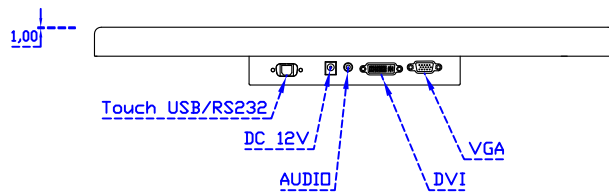

※AIM Touch has the right to update specs without further notice.

AIM-TMIR185-R03W A

AIM-TMIR185-R03W P

18.5" Infrared Ray Multi-Touch Monitor (1920*1080)

Touch Feature :

Input Method	It detects anything that blocks lights
Linearity	≤2.5mm
Surface	≥7H
Life Time	Unlimited
Application	Writing and Signature Capture Capability

Software Feature :

Calibration	4 points or 16 points or 25 points
Draw Test	Position and linearity verification
Controller	Support multiple controllers
Languages	English · Simple Chinese · Traditional Chinese · Japanese · German
Mouse Emulator	Right / left button emulation. Auto Right / left Click (PDA function)
Touch Style	Drawing a Mode · button a Mode · Touch Off/ on Switch
Double Click	Configurable double click speed · Configurable double click area
Sound Modes	No sound · Touch down · Touch up
Display Support	display rotation · Support multiple monitors
Division Pattern	Support two halves and four parts with touch function, you can also create your own division patterns.
Settings:	
Edge compensation	Support edge compensation and you can also add your own numbers for it.
Support O.S	All Windows-32/64bit O.S Android ; Linux ; MAC

AIM-TMIR185-R03W V

AIM-TMIR185-R03W Y

3 Year Warranty
LCD Panel 1 Year

18.5" Touch Monitor.
 (VESA Mount)

AIM-TMIR185-R01W_R03W

X type mount (Default)

Y type mount (Option)

18.5" Embedded Touch Monitor.
 (Open Frame)