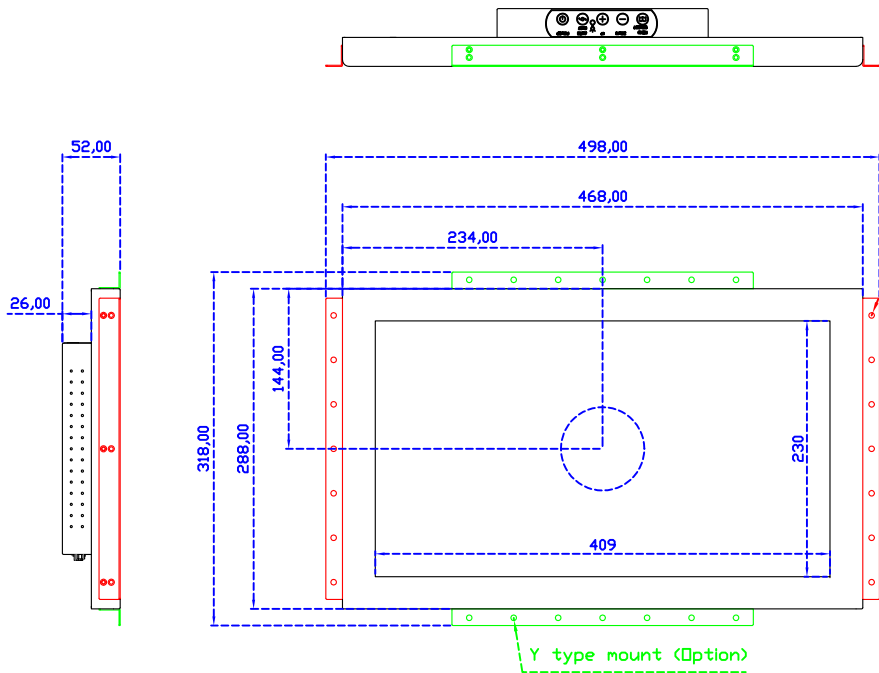

18.5" Infrared Ray Multi-Touch Monitor (1920*1080)

Display Specifications :

Active Area	409 × 230 mm
Pixel Pitch	0.213 × 0.213 mm
Brightness	350 cd/m ²
Contrast Ratio	1000 : 1
Resolution	1920 x 1080 (Full HD)
Viewing Angle	L/R178° ; U/D178°
Response Time	20ms (Tr + Tf)
Display Colors	16.7M
Display Modes	640×480 ; 800×600 ; 1024×768 ; 1280×720 ; 1280×800 ; 1280×1024 ; 1360×768 ; 1440×900 ; 1680×1050 ; 1920×1080
Signal input	VGA ; Audio ; DVI
Speaker	1W (8Ω) × 2
OSD Keyboard	⊙Power ⊙Auto adjust ⊕ ⊖ ⊙Menu
Power Source	DC 12V (DC Jack Φ2.1mm)
Power Consumption	≤22w
Storage 、 Operation	-20~70°C ; -20~70°C
VESA	75×75 ; 100×100 mm
Casing Colors	Black (OEM other colors)
Casing Size 、 Weight	468 × 288 × 52 mm ; 4.2 kg (W×H×D) (Without Stand)
Carton 、 gross weight	550 × 400 × 180 mm ; 5.8 kg (W×H×D)
Accessory	VGA cable / Audio cable / AC90~260V Adapter / Power cable / USB cable / Cleaning wipes / Driver Disk ※DVI cable (Optional)

AIM-TMIR185-R03W V

AIM-TMIR185-R03W Y

3 Year Warranty
LCD Panel 1 Year

18.5" Touch Monitor.
 (VESA Mount)

AIM-TMIR185-R01W_R03W

X type mount (Default)

Y type mount (Option)

18.5" Embedded Touch Monitor.
 (Open Frame)

AIM-TM0PIR185-R01W_R03W

18.5" Desktop Touch Monitor.
(Foldable Stand)

AIM-TMIR185-R01WA_R03WA

18.5" Desktop Touch Monitor.
(Photo Stand)

AIM-TMIR185-R01WP_R03WP

18.5" Desktop Touch Monitor.
(POS Stand)

AIM-TMIR185-R01WV_R03WV

18.5" Desktop Touch Monitor.
(Ergonomic Stand)

AIM-TMIR185-R01WY_R03WY