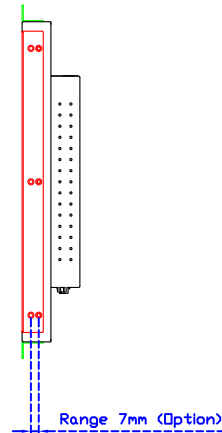

18.5" Infrared Ray Multi-Touch Monitor (1920*1080)

Display Specifications :

Active Area	409 × 230 mm
Pixel Pitch	0.213 × 0.213 mm
Brightness	350 cd/m ²
Contrast Ratio	1000 : 1
Resolution	1920 x 1080 (Full HD)
Viewing Angle	L/R178° ; U/D178°
Response Time	20ms (Tr + Tf)
Display Colors	16.7M
Display Modes	640×480 ; 800×600 ; 1024×768 ; 1280×720 ; 1280×800 ; 1280×1024 ; 1360×768 ; 1440×900 ; 1680×1050 ; 1920×1080
Signal input	VGA ; Audio ; DVI
Speaker	1W (8Ω) × 2
OSD Keyboard	⊙Power ⊙Auto adjust ⊕ ⊖ ⊙Menu
Power Source	DC 12V (DC Jack Φ2.1mm)
Power Consumption	≤22w
Storage 、 Operation	-20~70°C ; -20~70°C
VESA	75×75 ; 100×100 mm
Casing Colors	Black (OEM other colors)
Casing Size 、 Weight	468 × 288 × 52 mm ; 4.2 kg (W×H×D) (Without Stand)
Carton 、 gross weight	550 × 400 × 180 mm ; 5.8 kg (W×H×D)
Accessory	VGA cable / Audio cable / AC90~260V Adapter / Power cable / USB cable / Cleaning wipes / Driver Disk ※DVI cable (Optional)

AIM-TMIR185-R03W V

AIM-TMIR185-R03W Y

3 Year Warranty
LCD Panel 1 Year

18.5" Touch Monitor.
 (VESA Mount)

AIM-TMIR185-R01W_R03W

X type mount (Default)

Y type mount (Option)

18.5" Embedded Touch Monitor.
 (Open Frame)

AIM-TM0PIR185-R01W_R03W

18.5" Desktop Touch Monitor.
(Foldable Stand)

AIM-TMIR185-R01WA_R03WA

18.5" Desktop Touch Monitor.
(Photo Stand)

AIM-TMIR185-R01WP_R03WP

18.5" Desktop Touch Monitor.
(POS Stand)

AIM-TMIR185-R01WV_R03WV