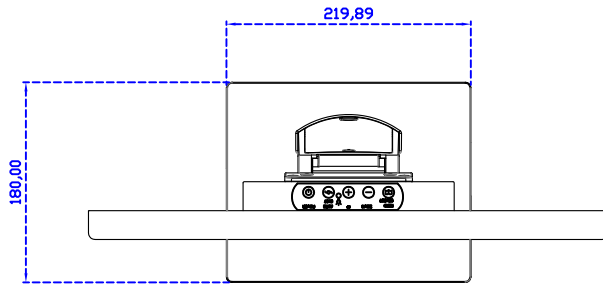

AIM-TM0PIR185-R01W_R03W

18.5" Desktop Touch Monitor.
(Foldable Stand)

AIM-TMIR185-R01WA_R03WA

18.5" Desktop Touch Monitor.
(Photo Stand)

AIM-TMIR185-R01WP_R03WP

18.5" Desktop Touch Monitor.
(POS Stand)

AIM-TMIR185-R01WV_R03WV

18.5" Desktop Touch Monitor.
(Ergonomic Stand)

AIM-TMIR185-R01WY_R03WY