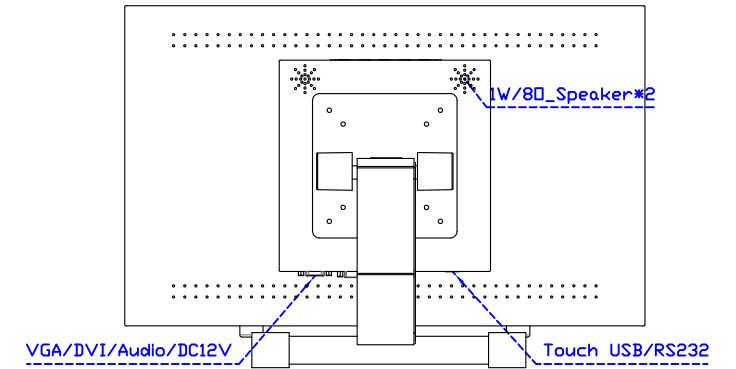

Software Feature :

Calibration	4 points or 16 points or 25 points
Draw Test	Position and linearity verification
Controller	Support multiple controllers
Languages	English · Simple Chinese · Traditional Chinese · Japanese · German
Mouse Emulator	Right / left button emulation. Auto Right / left Click (PDA function)
Touch Style	Drawing a Mode · button a Mode · Touch Off/ on Switch
Double Click	Configurable double click speed · Configurable double click area
Sound Modes	No sound · Touch down · Touch up
Display Support	display rotation · Support multiple monitors
Division Pattern	Support two halves and four parts with touch function, you can also create your own division patterns.
Settings:	
Edge compensation	Support edge compensation and you can also add your own numbers for it.
Support O.S	All Windows-32/64bit O.S Android ; Linux ; MAC

AIM-TMIR185-R03W V

AIM-TMIR185-R03W Y

3 Year Warranty
LCD Panel 1 Year

18.5" Touch Monitor.
 (VESA Mount)

AIM-TMIR185-R01W_R03W

X type mount (Default)

Y type mount (Option)

18.5" Embedded Touch Monitor.
 (Open Frame)

AIM-TM0PIR185-R01W_R03W

18.5" Desktop Touch Monitor.
(Foldable Stand)

AIM-TMIR185-R01WA_R03WA

18.5" Desktop Touch Monitor.
(Photo Stand)

AIM-TMIR185-R01WP_R03WP

18.5" Desktop Touch Monitor.
(POS Stand)

AIM-TMIR185-R01WV_R03WV

18.5" Desktop Touch Monitor.
(Ergonomic Stand)

AIM-TMIR185-R01WY_R03WY