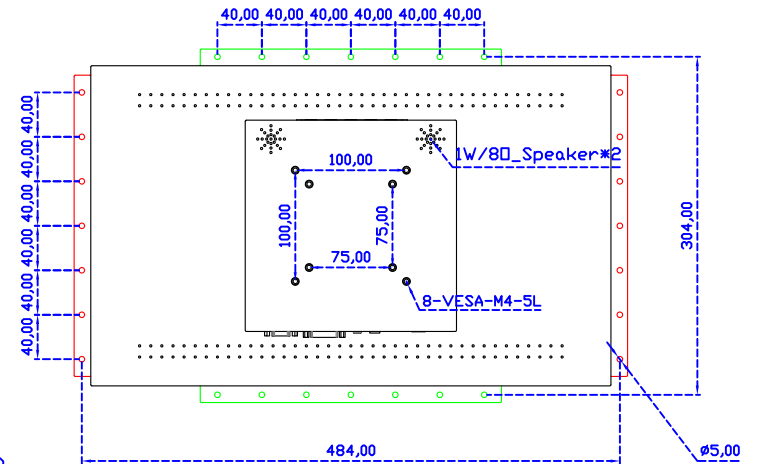

18.5" Infrared Ray Multi-Touch Monitor (1920*1080)

Display Specifications :

Active Area	409 × 230 mm
Pixel Pitch	0.213 × 0.213 mm
Brightness	350 cd/m ²
Contrast Ratio	1000 : 1
Resolution	1920 x 1080 (Full HD)
Viewing Angle	L/R178° ; U/D178°
Response Time	20ms (Tr + Tf)
Display Colors	16.7M
Display Modes	640×480 ; 800×600 ; 1024×768 ; 1280×720 ; 1280×800 ; 1280×1024 ; 1360×768 ; 1440×900 ; 1680×1050 ; 1920×1080
Signal input	VGA ; Audio ; DVI
Speaker	1W (8Ω) × 2
OSD Keyboard	⊙Power ⊙Auto adjust ⊕ ⊖ ⊙Menu
Power Source	DC 12V (DC Jack Φ2.1mm)
Power Consumption	≤22w
Storage 、 Operation	-20~70°C ; -20~70°C
VESA	75×75 ; 100×100 mm
Casing Colors	Black (OEM other colors)
Casing Size 、 Weight	468 × 288 × 52 mm ; 4.2 kg (W×H×D) (Without Stand)
Carton 、 gross weight	550 × 400 × 180 mm ; 5.8 kg (W×H×D)
Accessory	VGA cable / Audio cable / AC90~260V Adapter / Power cable / USB cable / Cleaning wipes / Driver Disk ※DVI cable (Optional)

AIM-TMIR185-R03W V

AIM-TMIR185-R03W Y

3 Year Warranty
LCD Panel 1 Year

18.5" Touch Monitor.
 (VESA Mount)

AIM-TMIR185-R01W_R03W

X type mount (Default)

Y type mount (Option)

18.5" Embedded Touch Monitor.
 (Open Frame)

AIM-TM0PIR185-R01W_R03W

18.5" Desktop Touch Monitor.
(Foldable Stand)

AIM-TMIR185-R01WA_R03WA

18.5" Desktop Touch Monitor.
(Photo Stand)

AIM-TMIR185-R01WP_R03WP

18.5" Desktop Touch Monitor.
(POS Stand)

AIM-TMIR185-R01WV_R03WV

18.5" Desktop Touch Monitor.
(Ergonomic Stand)

AIM-TMIR185-R01WY_R03WY