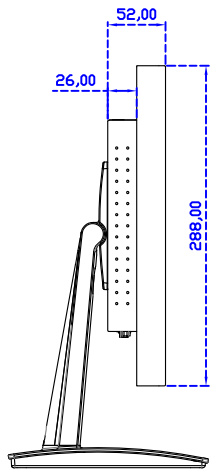

18.5" Infrared Ray Multi-Touch Monitor (1920*1080)

Display Specifications :

Active Area	409 × 230 mm
Pixel Pitch	0.213 × 0.213 mm
Brightness	350 cd/m ²
Contrast Ratio	1000 : 1
Resolution	1920 x 1080 (Full HD)
Viewing Angle	L/R178° ; U/D178°
Response Time	20ms (Tr + Tf)
Display Colors	16.7M
Display Modes	640×480 ; 800×600 ; 1024×768 ; 1280×720 ; 1280×800 ; 1280×1024 ; 1360×768 ; 1440×900 ; 1680×1050 ; 1920×1080
Signal input	VGA ; Audio ; DVI
Speaker	1W (8Ω) × 2
OSD Keyboard	⊙Power ⊙Auto adjust ⊕ ⊖ ⊙Menu
Power Source	DC 12V (DC Jack Φ2.1mm)
Power Consumption	≤22w
Storage 、 Operation	-20~70°C ; -20~70°C
VESA	75×75 ; 100×100 mm
Casing Colors	Black (OEM other colors)
Casing Size 、 Weight	468 × 288 × 52 mm ; 4.2 kg (W×H×D) (Without Stand)
Carton 、 gross weight	550 × 400 × 180 mm ; 5.8 kg (W×H×D)
Accessory	VGA cable / Audio cable / AC90~260V Adapter / Power cable / USB cable / Cleaning wipes / Driver Disk ※DVI cable (Optional)

AIM-TMIR185-R03W V

AIM-TMIR185-R03W Y

3 Year Warranty
LCD Panel 1 Year

18.5" Touch Monitor.
 (VESA Mount)

AIM-TMIR185-R01W_R03W

X type mount (Default)

Y type mount (Option)

18.5" Embedded Touch Monitor.
 (Open Frame)

AIM-TM0PIR185-R01W_R03W

18.5" Desktop Touch Monitor.
(Foldable Stand)

AIM-TMIR185-R01WA_R03WA

18.5" Desktop Touch Monitor.
(Photo Stand)

AIM-TMIR185-R01WP_R03WP

18.5" Desktop Touch Monitor.
(POS Stand)

AIM-TMIR185-R01WV_R03WV

18.5" Desktop Touch Monitor.
(Ergonomic Stand)

AIM-TMIR185-R01WY_R03WY