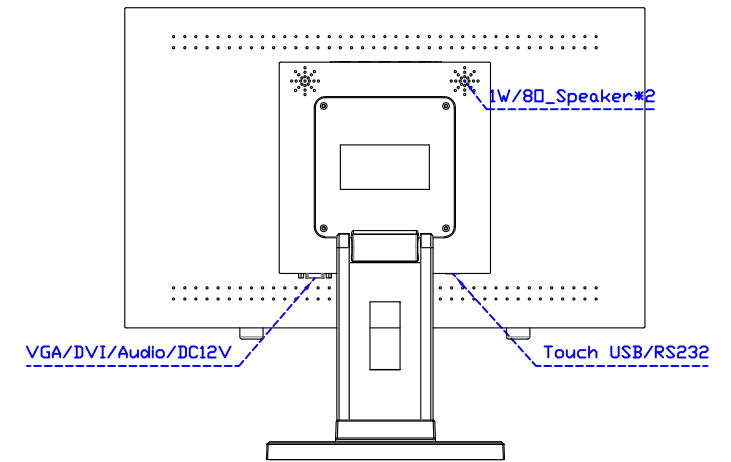

Software Feature :

Calibration	4 points or 16 points or 25 points
Draw Test	Position and linearity verification
Controller	Support multiple controllers
Languages	English · Simple Chinese · Traditional Chinese · Japanese · German
Mouse Emulator	Right / left button emulation. Auto Right / left Click (PDA function)
Touch Style	Drawing a Mode · button a Mode · Touch Off/ on Switch
Double Click	Configurable double click speed · Configurable double click area
Sound Modes	No sound · Touch down · Touch up
Display Support	display rotation · Support multiple monitors
Division Pattern	Support two halves and four parts with touch function, you can also create your own division patterns.
Settings:	
Edge compensation	Support edge compensation and you can also add your own numbers for it.
Support O.S	All Windows-32/64bit O.S Android ; Linux ; MAC

AIM-TMIR185-R03W V

AIM-TMIR185-R03W Y

3 Year Warranty
LCD Panel 1 Year

18.5" Touch Monitor.
 (VESA Mount)

AIM-TMIR185-R01W_R03W

X type mount (Default)

Y type mount (Option)

18.5" Embedded Touch Monitor.
 (Open Frame)

AIM-TM0PIR185-R01W_R03W

18.5" Desktop Touch Monitor.
(Foldable Stand)

AIM-TMIR185-R01WA_R03WA

18.5" Desktop Touch Monitor.
(Photo Stand)

AIM-TMIR185-R01WP_R03WP

18.5" Desktop Touch Monitor.
(POS Stand)

AIM-TMIR185-R01WV_R03WV

18.5" Desktop Touch Monitor.
(Ergonomic Stand)

AIM-TMIR185-R01WY_R03WY