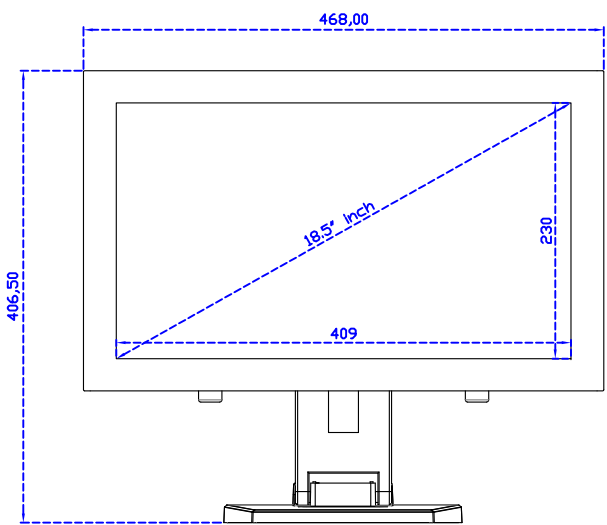

18.5" Infrared Ray Multi-Touch Monitor (1920*1080)

Display Specifications :

Active Area	409 × 230 mm
Pixel Pitch	0.213 × 0.213 mm
Brightness	350 cd/m ²
Contrast Ratio	1000 : 1
Resolution	1920 x 1080 (Full HD)
Viewing Angle	L/R178° ; U/D178°
Response Time	20ms (Tr + Tf)
Display Colors	16.7M
Display Modes	640×480 ; 800×600 ; 1024×768 ; 1280×720 ; 1280×800 ; 1280×1024 ; 1360×768 ; 1440×900 ; 1680×1050 ; 1920×1080
Signal input	VGA ; Audio ; DVI
Speaker	1W (8Ω) × 2
OSD Keyboard	⊙Power ⊙Auto adjust ⊕ ⊖ ⊙Menu
Power Source	DC 12V (DC Jack Φ2.1mm)
Power Consumption	≤22w
Storage 、 Operation	-20~70°C ; -20~70°C
VESA	75×75 ; 100×100 mm
Casing Colors	Black (OEM other colors)
Casing Size 、 Weight	468 × 288 × 52 mm ; 4.2 kg (W×H×D) (Without Stand)
Carton 、 gross weight	550 × 400 × 180 mm ; 5.8 kg (W×H×D)
Accessory	VGA cable / Audio cable / AC90~260V Adapter / Power cable / USB cable / Cleaning wipes / Driver Disk ※DVI cable (Optional)

AIM-TMIR185-R03W V

AIM-TMIR185-R03W Y

3 Year Warranty
LCD Panel 1 Year

18.5" Touch Monitor.
 (VESA Mount)

AIM-TMIR185-R01W_R03W

X type mount (Default)

Y type mount (Option)

18.5" Embedded Touch Monitor.
 (Open Frame)

AIM-TM0PIR185-R01W_R03W

18.5" Desktop Touch Monitor.
(Foldable Stand)

AIM-TMIR185-R01WA_R03WA

18.5" Desktop Touch Monitor.
(Photo Stand)

AIM-TMIR185-R01WP_R03WP

18.5" Desktop Touch Monitor.
(POS Stand)

AIM-TMIR185-R01WV_R03WV

18.5" Desktop Touch Monitor.
(Ergonomic Stand)

AIM-TMIR185-R01WY_R03WY