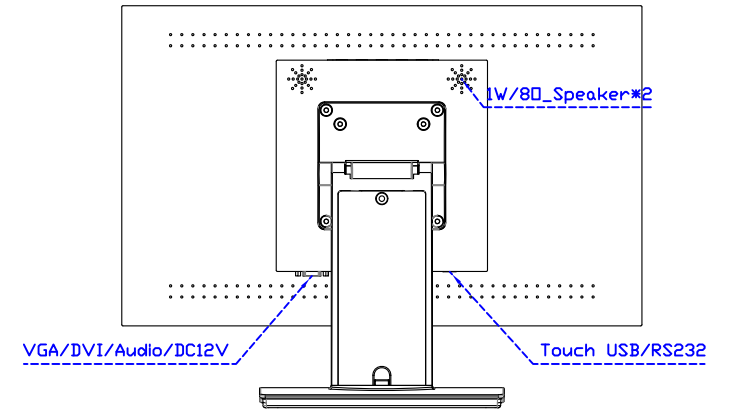

AIM-TMIR185-R03W V

AIM-TMIR185-R03W Y

3 Year Warranty
LCD Panel 1 Year

18.5" Touch Monitor.
 (VESA Mount)

AIM-TMIR185-R01W_R03W

X type mount (Default)

Y type mount (Option)

18.5" Embedded Touch Monitor.
 (Open Frame)

AIM-TM0PIR185-R01W_R03W

18.5" Desktop Touch Monitor.
(Foldable Stand)

AIM-TMIR185-R01WA_R03WA

18.5" Desktop Touch Monitor.
(Photo Stand)

AIM-TMIR185-R01WP_R03WP

18.5" Desktop Touch Monitor.
(POS Stand)

AIM-TMIR185-R01WV_R03WV

18.5" Desktop Touch Monitor.
(Ergonomic Stand)

AIM-TMIR185-R01WY_R03WY