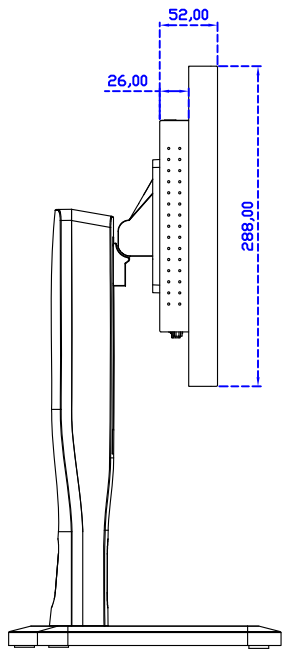

18.5" Infrared Ray Multi-Touch Monitor (1920*1080)

Display Specifications :

Active Area	409 × 230 mm
Pixel Pitch	0.213 × 0.213 mm
Brightness	350 cd/m ²
Contrast Ratio	1000 : 1
Resolution	1920 x 1080 (Full HD)
Viewing Angle	L/R178° ; U/D178°
Response Time	20ms (Tr + Tf)
Display Colors	16.7M
Display Modes	640×480 ; 800×600 ; 1024×768 ; 1280×720 ; 1280×800 ; 1280×1024 ; 1360×768 ; 1440×900 ; 1680×1050 ; 1920×1080
Signal input	VGA ; Audio ; DVI
Speaker	1W (8Ω) × 2
OSD Keyboard	⊙Power ⊙Auto adjust ⊕ ⊖ ⊙Menu
Power Source	DC 12V (DC Jack Φ2.1mm)
Power Consumption	≤22w
Storage 、 Operation	-20~70°C ; -20~70°C
VESA	75×75 ; 100×100 mm
Casing Colors	Black (OEM other colors)
Casing Size 、 Weight	468 × 288 × 52 mm ; 4.2 kg (W×H×D) (Without Stand)
Carton 、 gross weight	550 × 400 × 180 mm ; 5.8 kg (W×H×D)
Accessory	VGA cable / Audio cable / AC90~260V Adapter / Power cable / USB cable / Cleaning wipes / Driver Disk ※DVI cable (Optional)

AIM-TMIR185-R03W V

AIM-TMIR185-R03W Y

3 Year Warranty
LCD Panel 1 Year

18.5" Touch Monitor.
 (VESA Mount)

AIM-TMIR185-R01W_R03W

X type mount (Default)

Y type mount (Option)

18.5" Embedded Touch Monitor.
 (Open Frame)

AIM-TM0PIR185-R01W_R03W

18.5" Desktop Touch Monitor.
(Foldable Stand)

AIM-TMIR185-R01WA_R03WA

18.5" Desktop Touch Monitor.
(Photo Stand)

AIM-TMIR185-R01WP_R03WP

18.5" Desktop Touch Monitor.
(POS Stand)

AIM-TMIR185-R01WV_R03WV

18.5" Desktop Touch Monitor.
(Ergonomic Stand)

AIM-TMIR185-R01WY_R03WY