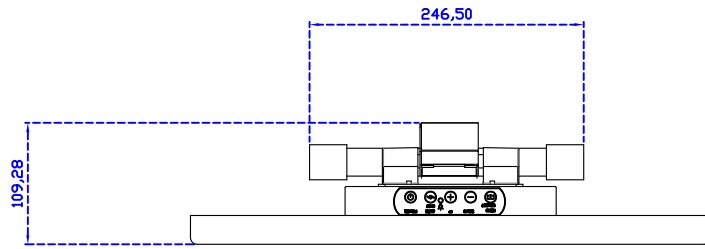

18.5" Infrared Ray Multi-Touch Monitor (1920*1080)

Display Specifications :

Active Area	409 × 230 mm
Pixel Pitch	0.213 × 0.213 mm
Brightness	350 cd/m ²
Contrast Ratio	1000 : 1
Resolution	1920 x 1080 (Full HD)
Viewing Angle	L/R178° ; U/D178°
Response Time	20ms (Tr + Tf)
Display Colors	16.7M
Display Modes	640×480 ; 800×600 ; 1024×768 ; 1280×720 ; 1280×800 ; 1280×1024 ; 1360×768 ; 1440×900 ; 1680×1050 ; 1920×1080
Signal input	VGA ; Audio ; DVI
Speaker	1W (8Ω) × 2
OSD Keyboard	⊙Power ⊙Auto adjust ⊕ ⊖ ⊙Menu
Power Source	DC 12V (DC Jack Φ2.1mm)
Power Consumption	≤22w
Storage 、 Operation	-20~70°C ; -20~70°C
VESA	75×75 ; 100×100 mm
Casing Colors	Black (OEM other colors)
Casing Size 、 Weight	468 × 288 × 52 mm ; 4.2 kg (W×H×D) (Without Stand)
Carton 、 gross weight	550 × 400 × 180 mm ; 5.8 kg (W×H×D)
Accessory	VGA cable / Audio cable / AC90~260V Adapter / Power cable / USB cable / Cleaning wipes / Driver Disk ※DVI cable (Optional)

AIM-TMIR185-R03W V

AIM-TMIR185-R03W Y

3 Year Warranty
LCD Panel 1 Year

18.5" Touch Monitor.
 (VESA Mount)

AIM-TMIR185-R01W_R03W

X type mount (Default)

Y type mount (Option)

18.5" Embedded Touch Monitor.
 (Open Frame)

AIM-TM0PIR185-R01W_R03W

18.5" Desktop Touch Monitor.
(Foldable Stand)

AIM-TMIR185-R01WA_R03WA

18.5" Desktop Touch Monitor.
(Photo Stand)

AIM-TMIR185-R01WP_R03WP

18.5" Desktop Touch Monitor.
(POS Stand)

AIM-TMIR185-R01WV_R03WV