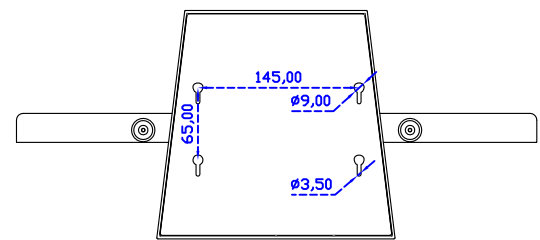

AIM-TMIR185-R03W V

AIM-TMIR185-R03W Y

3 Year Warranty
LCD Panel 1 Year

18.5" Touch Monitor.
 (VESA Mount)

AIM-TMIR185-R01W_R03W

X type mount (Default)

Y type mount (Option)

18.5" Embedded Touch Monitor.
 (Open Frame)

AIM-TM0PIR185-R01W_R03W

18.5" Desktop Touch Monitor.
(Foldable Stand)

AIM-TMIR185-R01WA_R03WA

18.5" Desktop Touch Monitor.
(Photo Stand)

AIM-TMIR185-R01WP_R03WP

18.5" Desktop Touch Monitor.
(POS Stand)

AIM-TMIR185-R01WV_R03WV