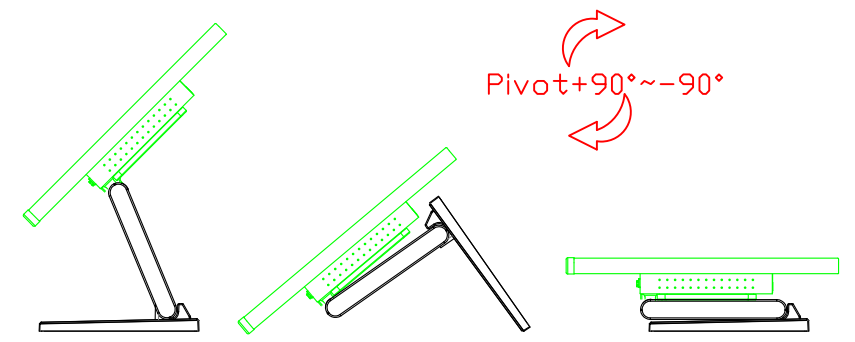

Software Feature :

Calibration	4 points or 16 points or 25 points
Draw Test	Position and linearity verification
Controller	Support multiple controllers
Languages	English · Simple Chinese · Traditional Chinese · Japanese · German
Mouse Emulator	Right / left button emulation. Auto Right / left Click (PDA function)
Touch Style	Drawing a Mode · button a Mode · Touch Off/ on Switch
Double Click	Configurable double click speed · Configurable double click area
Sound Modes	No sound · Touch down · Touch up
Display Support	display rotation · Support multiple monitors
Division Pattern	Support two halves and four parts with touch function, you can also create your own division patterns.
Settings:	
Edge compensation	Support edge compensation and you can also add your own numbers for it.
Support O.S	All Windows-32/64bit O.S Android ; Linux ; MAC

AIM-TMIR185-R03W V

AIM-TMIR185-R03W Y

3 Year Warranty
LCD Panel 1 Year

18.5" Touch Monitor.
 (VESA Mount)

AIM-TMIR185-R01W_R03W

X type mount (Default)

Y type mount (Option)

18.5" Embedded Touch Monitor.
 (Open Frame)

AIM-TM0PIR185-R01W_R03W

18.5" Desktop Touch Monitor.
(Foldable Stand)

AIM-TMIR185-R01WA_R03WA

18.5" Desktop Touch Monitor.
(Photo Stand)

AIM-TMIR185-R01WP_R03WP

18.5" Desktop Touch Monitor.
(POS Stand)

AIM-TMIR185-R01WV_R03WV